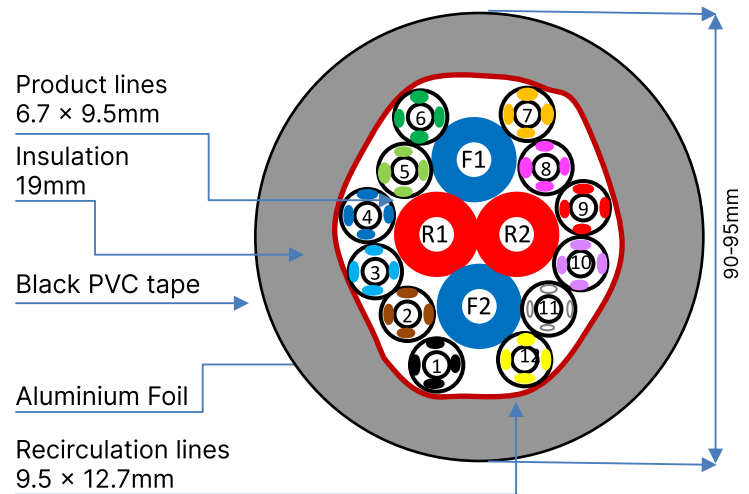

THE CLIENT/SPECIFIER SHOULD SATISFY THEMSELVES THAT THE PRODUCT IS SUITABLE FOR THE INTENDED APPLICATION.

Insulation:	19mm (3/4") WALL class 0 - ST
Cling Wrap:	FOOD GRADE POLYTHENE
Aluminium Wrap:	ALUMINIUM FOIL
Outer Wrap:	Black PVC tape
Coil Length	DRUM

Free of chlorofluorocarbons
Thermal conductivity at 0° W/(m.K): 0.033

ELECTRICAL CABLE	n/a
------------------	-----

PRODUCT LINES (12 lines) - Colors can vary depending on availability--

	TUBES	PRODUCT LINES	COLOR	Stripe	IMPERIAL SIZE
1	PeUltra	6.7mm x 9.5mm	Striped Black	4	0.265" x 3/8"
2	PeUltra	6.7mm x 9.5mm	Striped Brown	4	0.265" x 3/8"
3	PeUltra	6.7mm x 9.5mm	Striped Lt Blue	4	0.265" x 3/8"
4	PeUltra	6.7mm x 9.5mm	Striped Dk Blue	4	0.265" x 3/8"
5	PeUltra	6.7mm x 9.5mm	Striped Lt Green	4	0.265" x 3/8"
6	PeUltra	6.7mm x 9.5mm	Striped Dk Green	4	0.265" x 3/8"
7	PeUltra	6.7mm x 9.5mm	Striped Orange	4	0.265" x 3/8"
8	PeUltra	6.7mm x 9.5mm	Striped Pink	4	0.265" x 3/8"
9	PeUltra	6.7mm x 9.5mm	Striped Red	4	0.265" x 3/8"
10	PeUltra	6.7mm x 9.5mm	Striped Violet	4	0.265" x 3/8"
11	PeUltra	6.7mm x 9.5mm	Striped White	4	0.265" x 3/8"
12	PeUltra	6.7mm x 9.5mm	Striped Yellow	4	0.265" x 3/8"

RECIRCULATION LINES (4 Lines)

	TUBES	RECIRC. LINES	COLOR	IMPERIAL SIZE
F1	PE	9.5mm x 12.7mm	Blue tint flow	3/8" x 1/2"
F2	PE	9.5mm x 12.7mm	Blue tint flow	3/8" x 1/2"
R1	PE	9.5mm x 12.7mm	Red tint return	3/8" x 1/2"
R2	PE	9.5mm x 12.7mm	Red tint return	3/8" x 1/2"