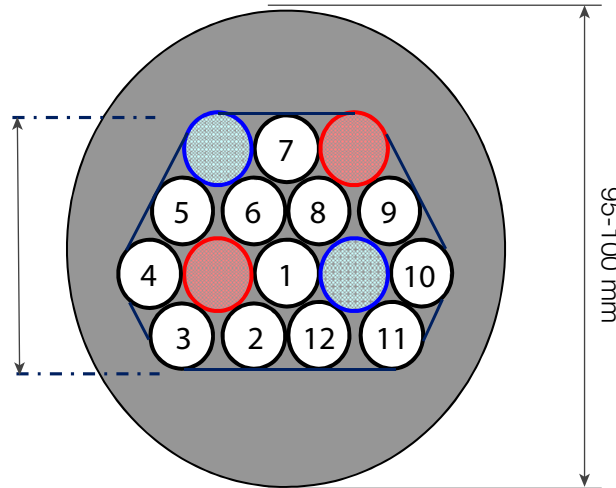

CLUSTER DIAMETER 50 - 60 MM

Specification

Product Code:	01489	
Description:	4 + 12 5/16" x 7/16" Python 19mm Insulation	
Recirculation Lines:	PE 9.5mm ID x 12.7mm OD, red and blue tint	
Product Lines:	PE 7.95mm ID x 11.1mm OD, colour striped & numbered	
Weight per foot:	TAPED 0.31kg	COATED 0.32kg
Diameter of cluster & insulation:	95-100 mm	

Tube Specification	Metric size	Identity
5/16" x 7/16" PE Ultra	7.95mm x 11.1 mm	COLOUR STRIPED 1 - 12
3/8" x 1/2" PE RECIRC	9.5mm x 12.7 mm	RED TINT RETURN
3/8" x 1/2" PE RECIRC	9.5mm x 12.7 mm	RED TINT RETURN
3/8" x 1/2" PE RECIRC	9.5mm x 12.7 mm	BLUE TINT FLOW
3/8" x 1/2" PE RECIRC	9.5mm x 12.7 mm	BLUE TINT FLOW