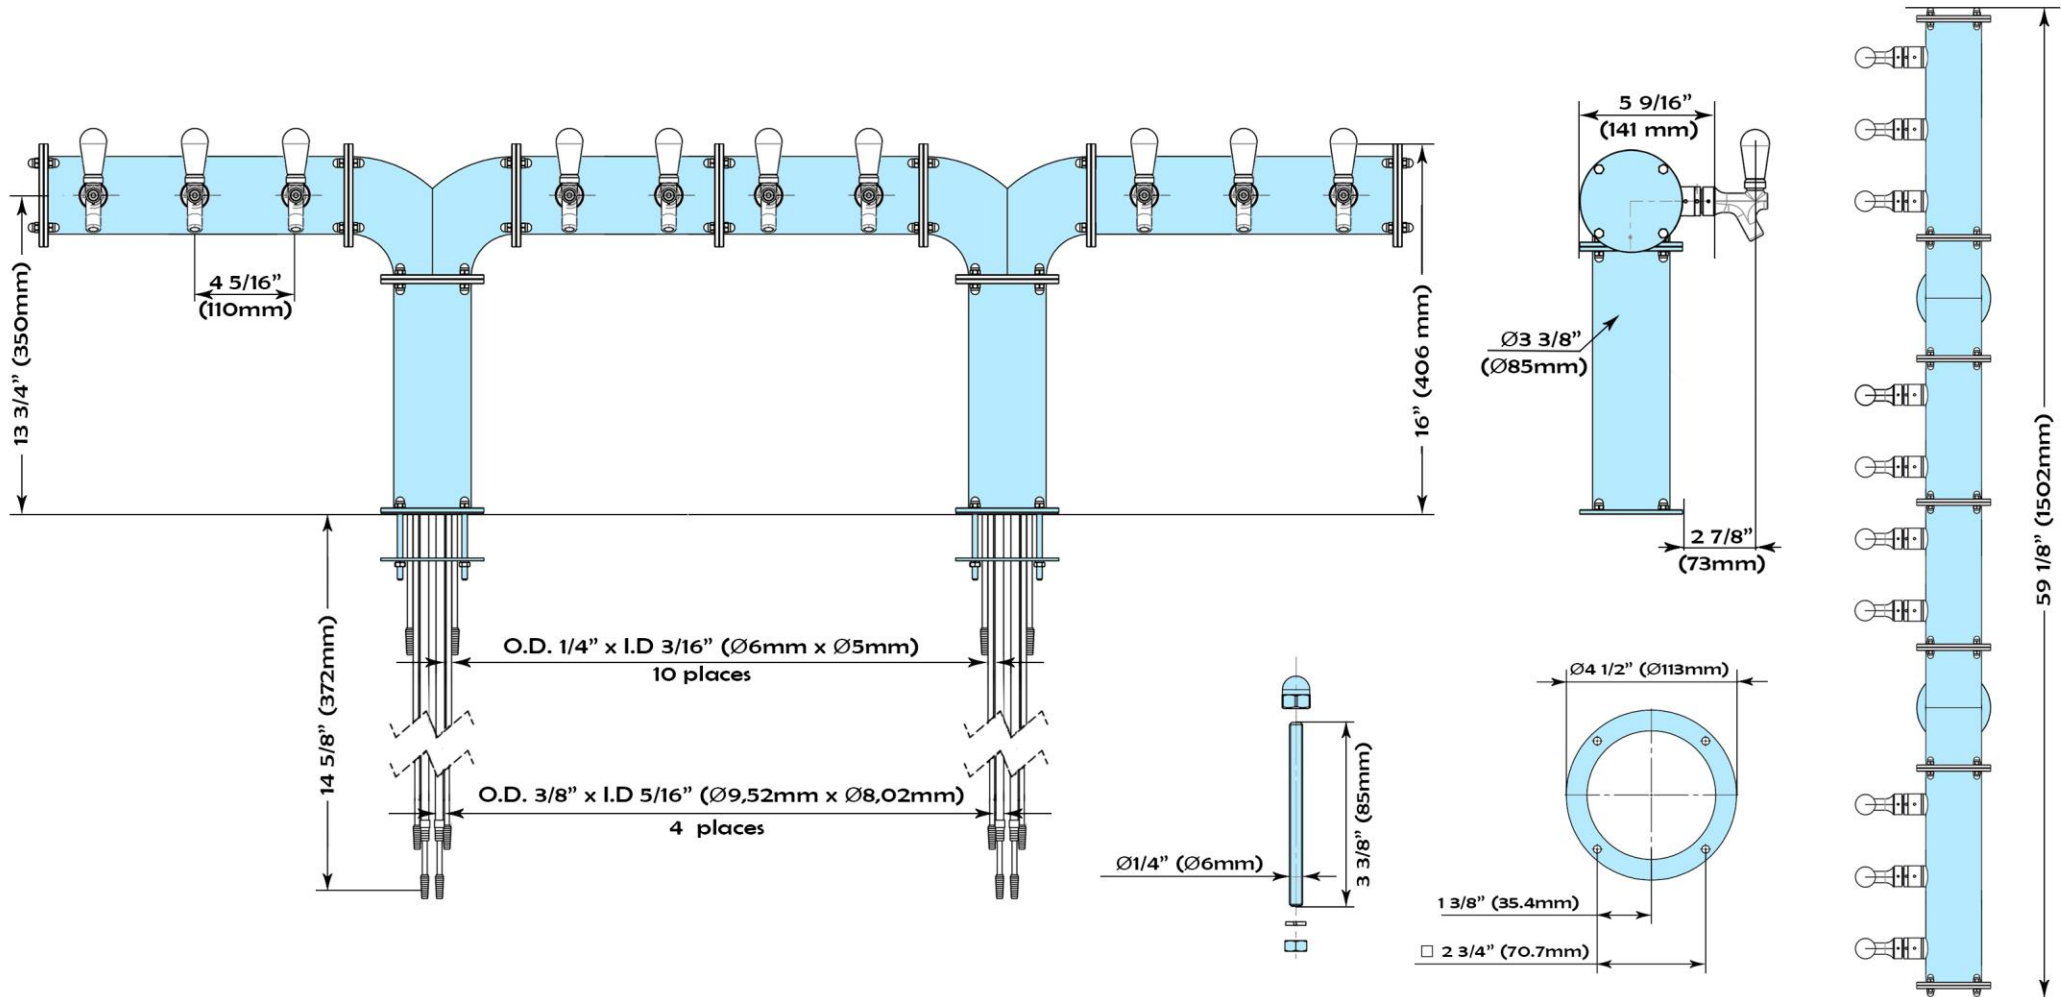

UBC Group USA

65 North Central Dr. O'Fallon, MO 63366, USA
Ph.: (636) 379-2226
Fax: (866) 659-8904
Toll Free: (888) 808-9286
Email: info@beer-co.us
Web: www.beer-co.us

UBC Group Latin America

Tokio 714 , Mexico City, Mexico, 03300
Ph: +(52) 55 2624 3458
Email: info@beer-co.com.mx
Web: www.beer-co.com.mx

UBC Group Canada

1715 Meyerside Drive, Unit 7-9,
Mississauga, ON, Canada, L5T1C5
ph.: +1 (905) 629-2597
Toll Free: +1 (866) 995-9965
fax.: +1 (905) 629-2577
Email: info@beer-co.ca