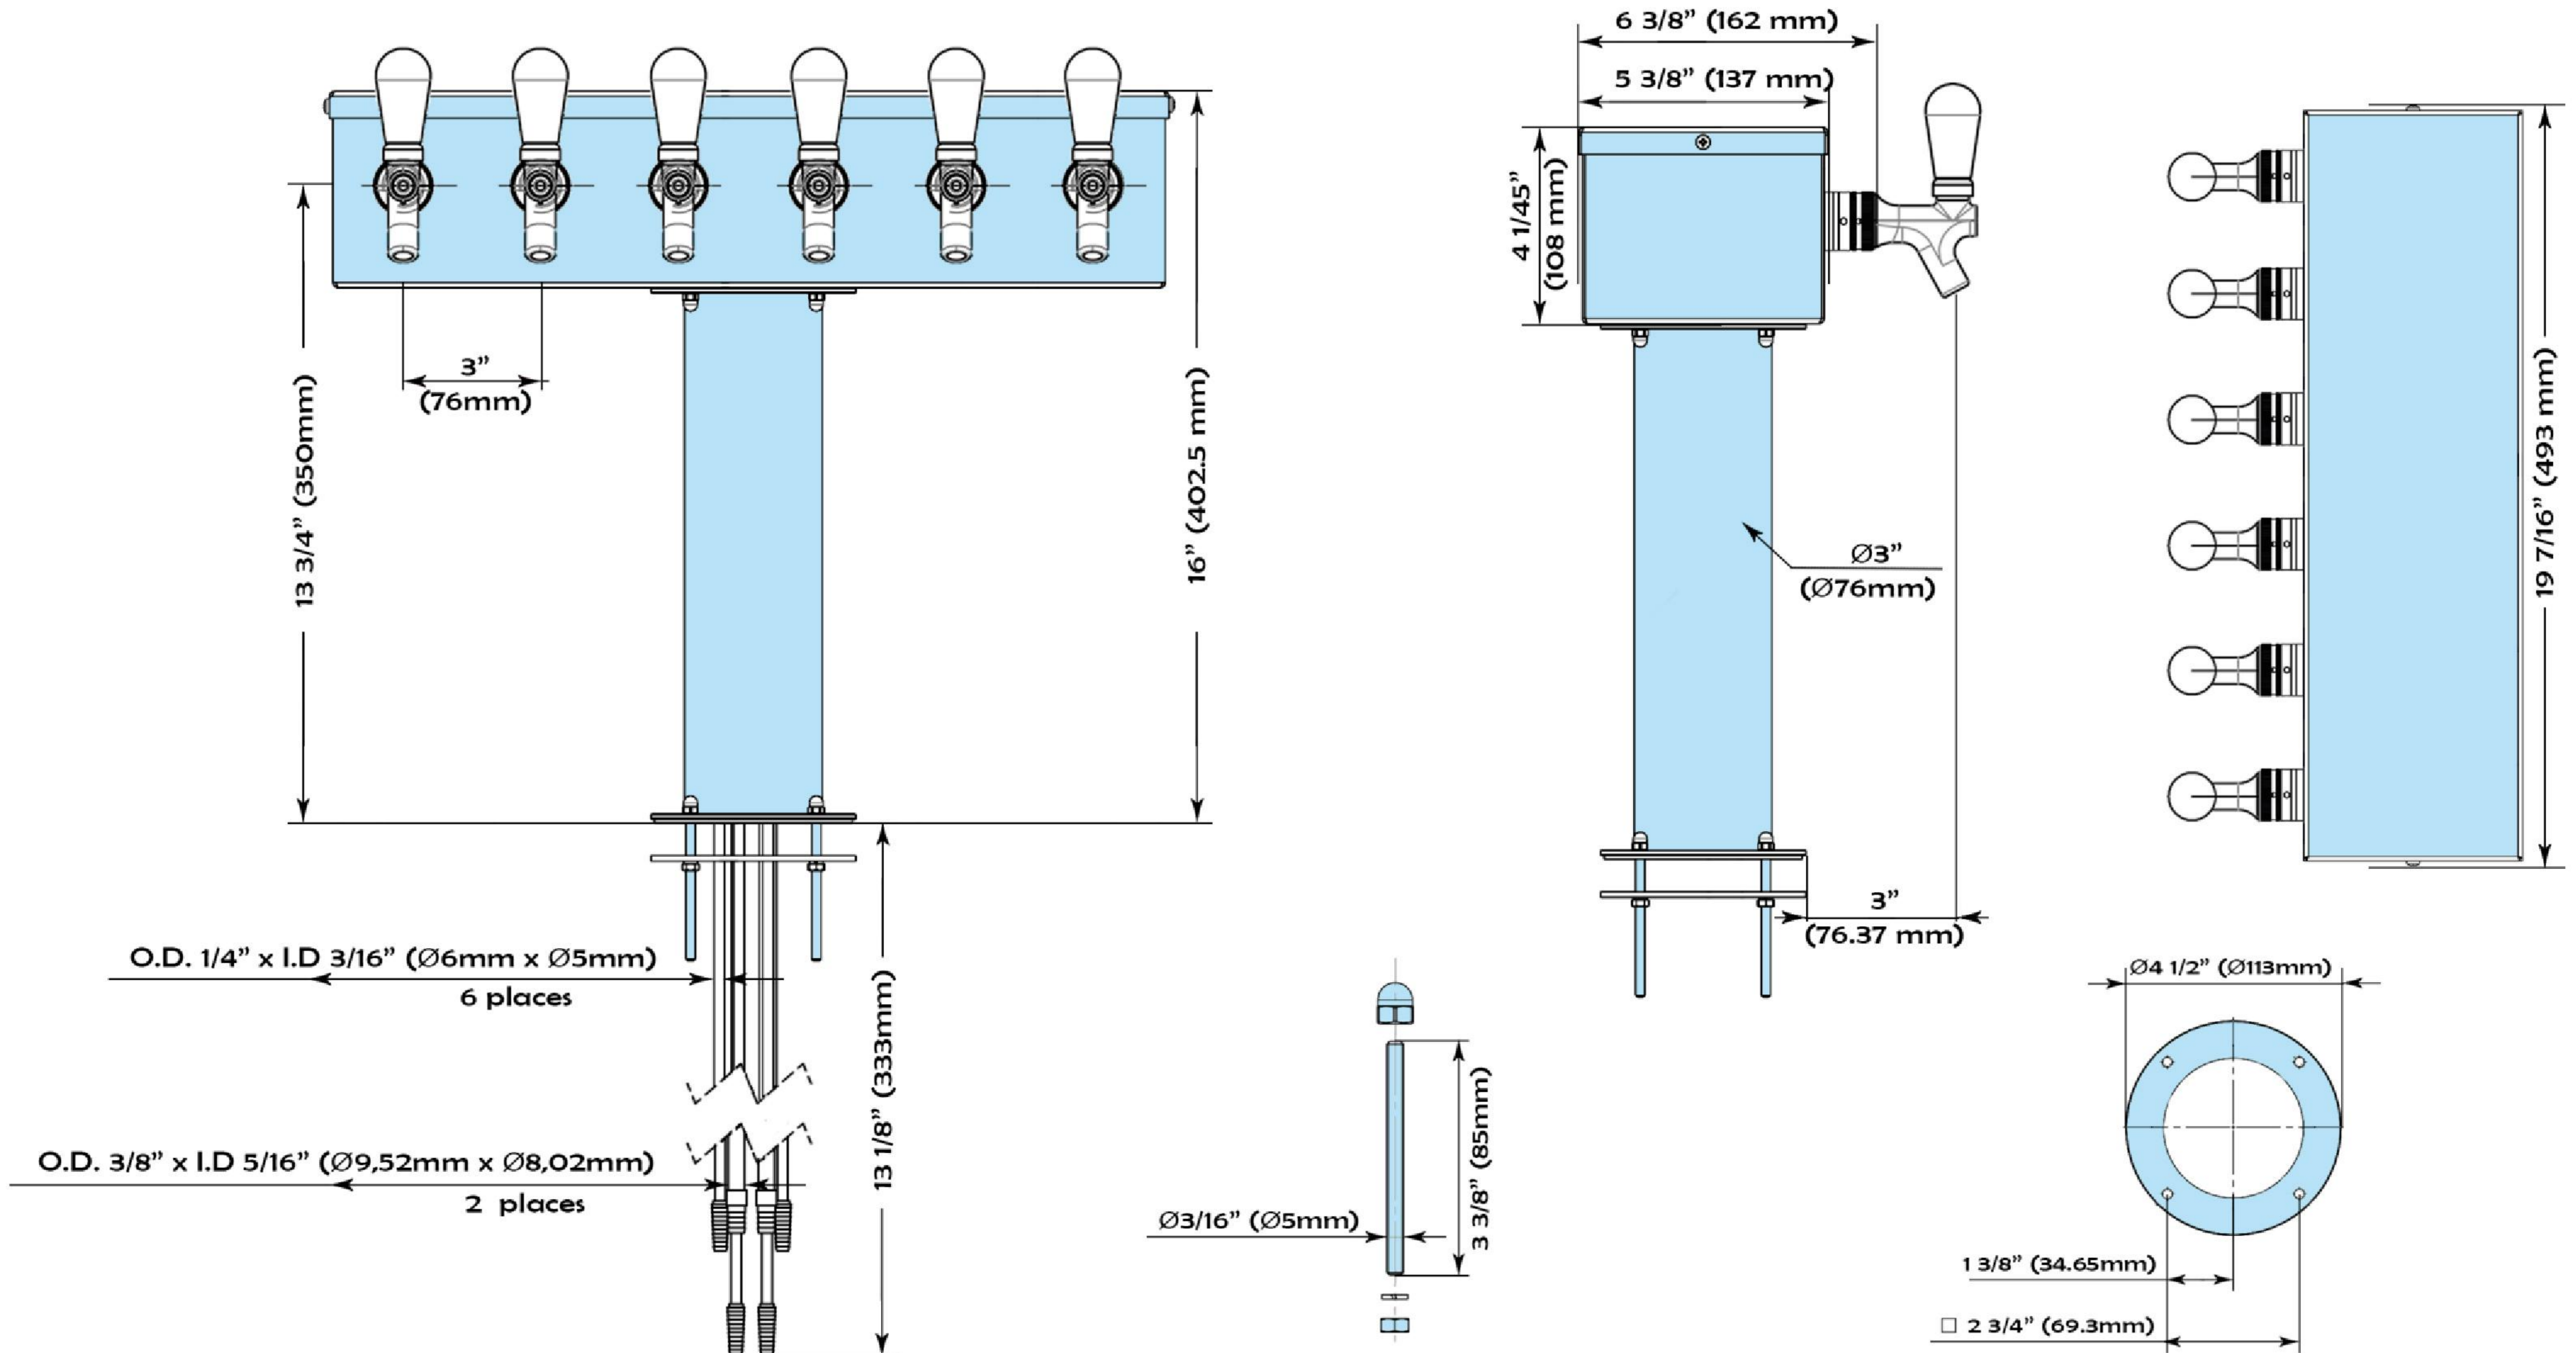

BOX 6

Beverage Dispensing Tower

UBC Group USA

65 North Central Dr. O'Fallon, MO 63366, USA
Ph.: (636) 379-2226
Fax: (866) 659-8904
Toll Free: (888) 808-9286
Email: info@beer-co.us
Web: www.beer-co.us

UBC Group Latin America

Tokio 714 , Mexico City, Mexico, 03300
Ph: +(52) 55 2624 3458
Email: info@beer-co.com.mx
Web: www.beer-co.com.mx

UBC Group Canada

1715 Meyerside Drive, Unit 7-9,
Mississauga, ON, Canada, L5T1C5
ph.: +1 (905) 629-2597
Toll Free: +1 (866) 995-9965
fax.: +1 (905) 629-2577
Email: info@beer-co.ca