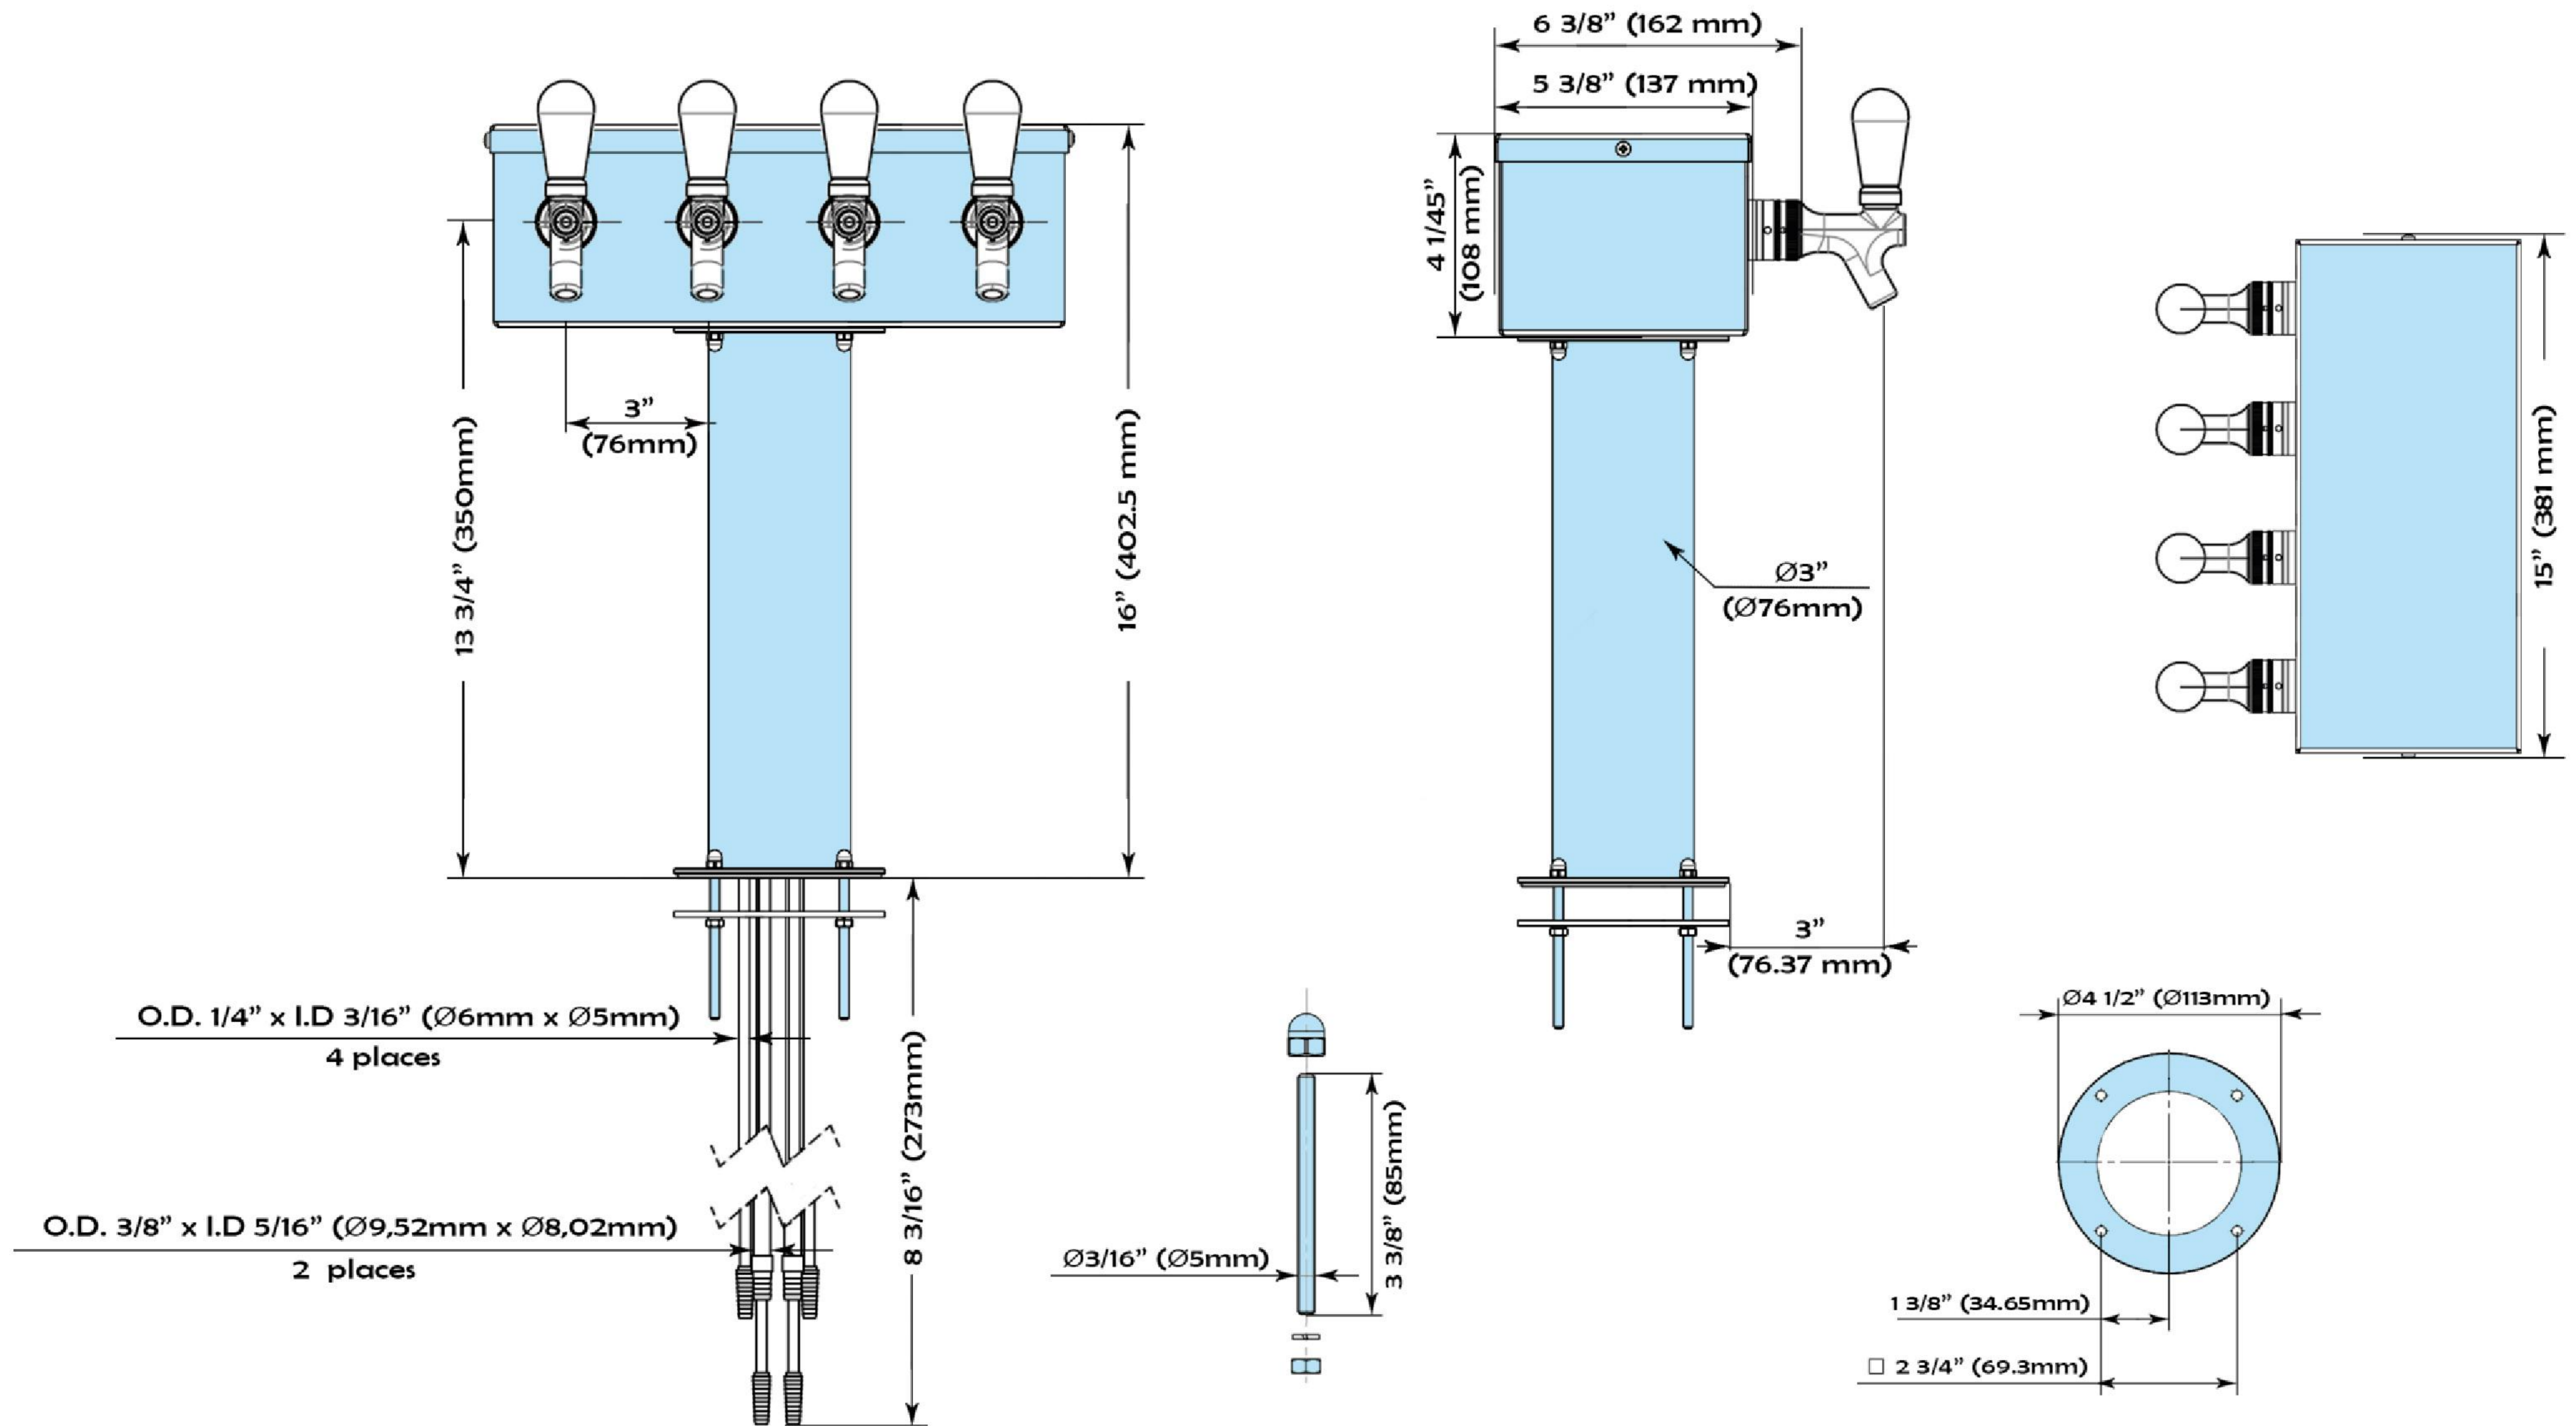

UBC Group USA

65 North Central Dr. O'Fallon, MO 63366, USA
Ph.: (636) 379-2226
Fax: (866) 659-8904
Toll Free: (888) 808-9286
Email: info@beer-co.us
Web: www.beer-co.us

UBC Group Latin America

Tokio 714 , Mexico City, Mexico, 03300
Ph: +(52) 55 2624 3458
Email: info@beer-co.com.mx
Web: www.beer-co.com.mx

UBC Group Canada

1715 Meyerside Drive, Unit 7-9,
Mississauga, ON, Canada, L5T1C5
ph.: +1 (905) 629-2597
Toll Free: +1 (866) 995-9965
fax.: +1 (905) 629-2577
Email: info@beer-co.ca