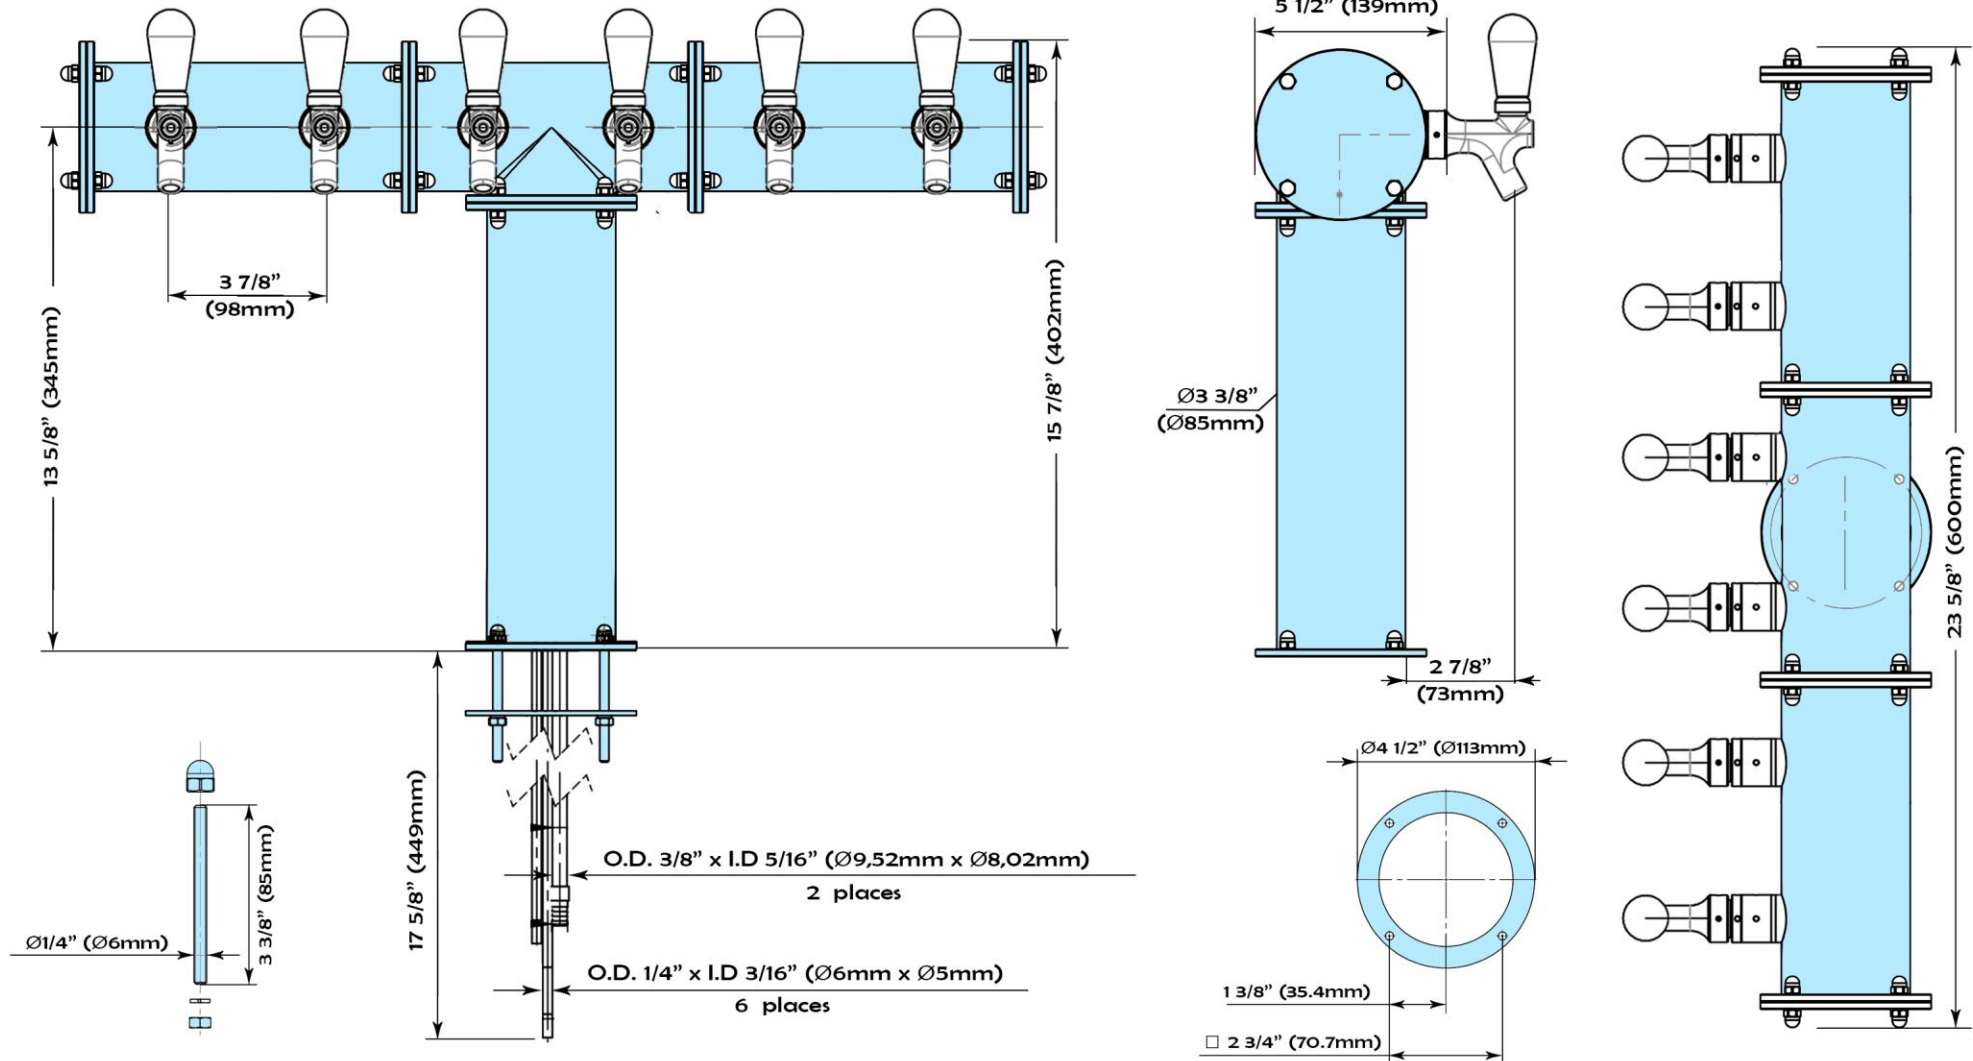

TERRA 6

Beverage Dispensing Tower

UBC Group USA

65 North Central Dr. O'Fallon, MO 63366, USA
Ph.: (636) 379-2226
Fax: (866) 659-8904
Toll Free: (888) 808-9286
Email: info@beer-co.us
Web: www.beer-co.us

UBC Group Latin America

Tokio 714, Mexico City, Mexico, 03300
Ph: +(52) 55 2624 3458
Email: info@beer-co.com.mx
Web: www.beer-co.com.mx

UBC Group Canada

1715 Meyerside Drive, Unit 7-9,
Mississauga, ON, Canada, L5T1C5
ph.: +1 (905) 629-2597
Toll Free: +1 (866) 995-9965
fax.: +1 (905) 629-2577
Email: info@beer-co.ca