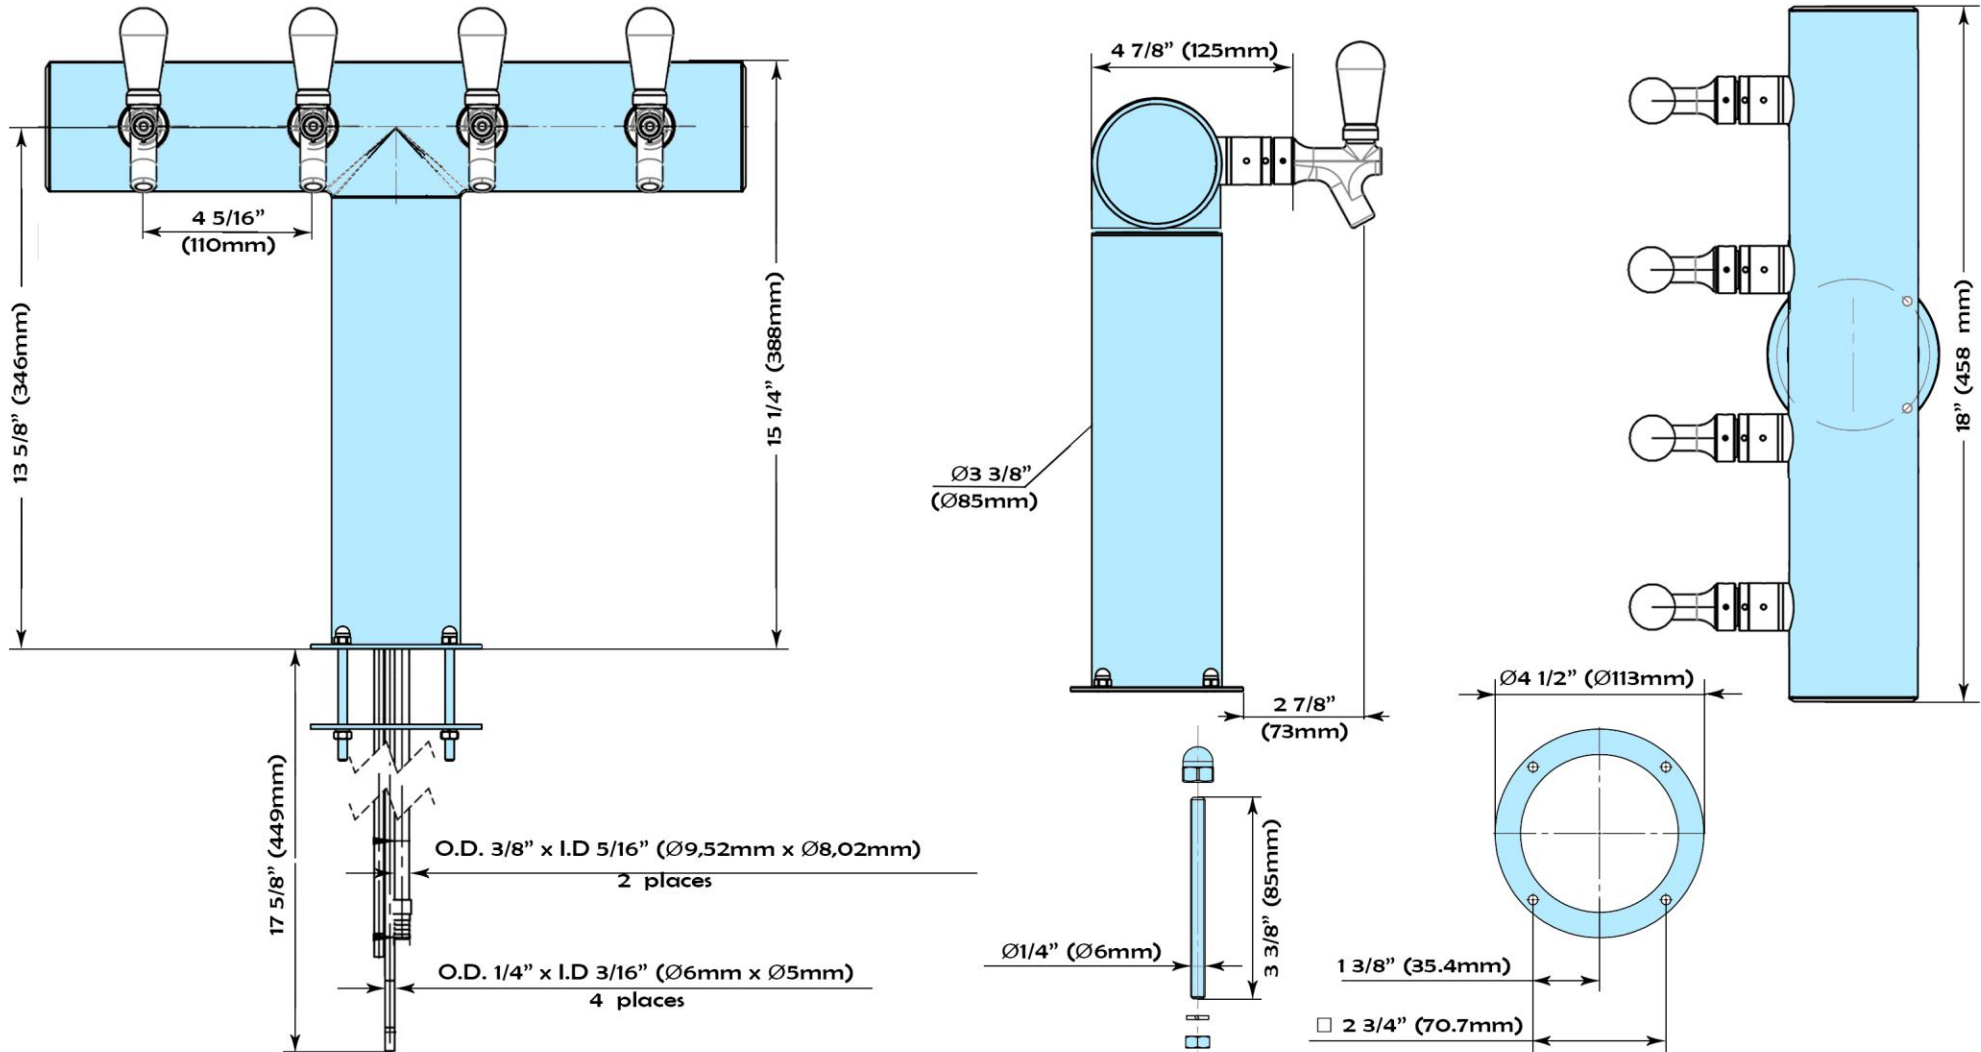

TERRA 4 NF

Beverage Dispensing Tower

UBC Group USA

65 North Central Dr. O'Fallon, MO 63366, USA
Ph.: (636) 379-2226
Fax: (866) 659-8904
Toll Free: (888) 808-9286
Email: info@beer-co.us
Web: www.beer-co.us

UBC Group Latin America

Tokio 714, Mexico City, Mexico, 03300
Ph: +(52) 55 2624 3458
Email: info@beer-co.com.mx
Web: www.beer-co.com.mx

UBC Group Canada

1715 Meyerside Drive, Unit 7-9,
Mississauga, ON, Canada, L5T1C5
ph.: +1 (905) 629-2597
Toll Free: +1 (866) 995-9965
fax.: +1 (905) 629-2577
Email: info@beer-co.ca