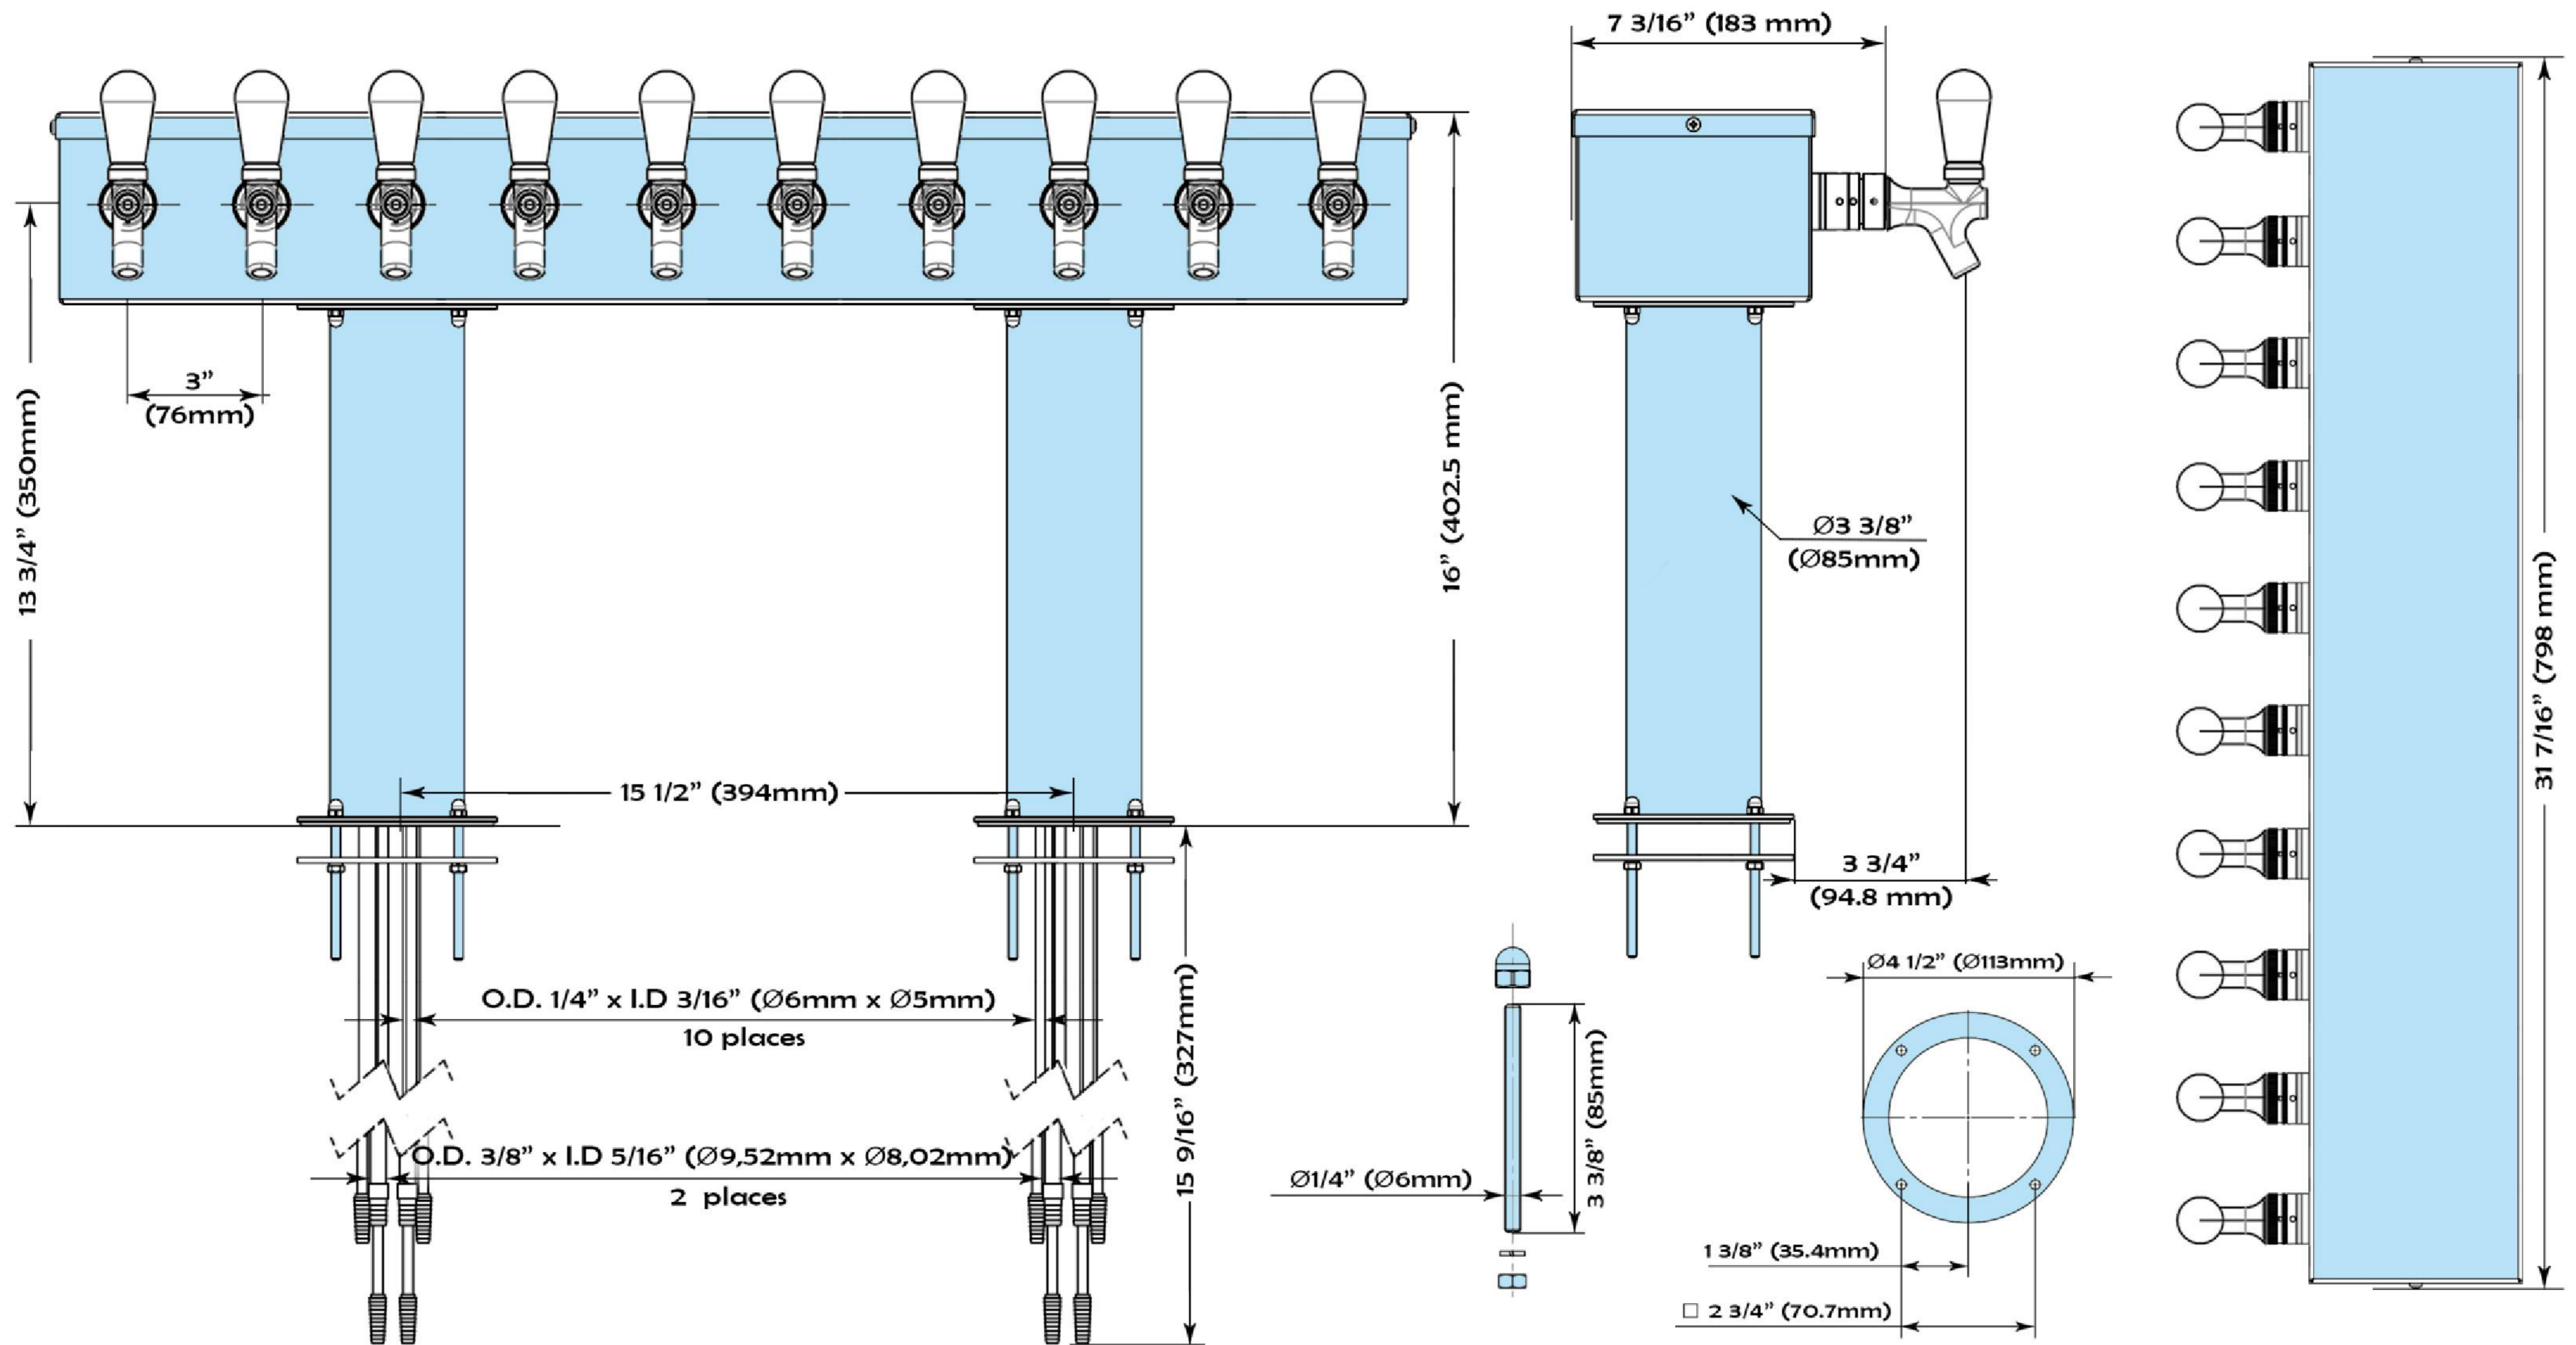

UBC Group USA

65 North Central Dr. O'Fallon, MO 63366, USA
Ph.: (636) 379-2226
Fax: (866) 659-8904
Toll Free: (888) 808-9286
Email: info@beer-co.us
Web: www.beer-co.us

UBC Group Latin America

Tokio 714 , Mexico City, Mexico, 03300
Ph: +(52) 55 2624 3458
Email: info@beer-co.com.mx
Web: www.beer-co.com.mx

UBC Group Canada

1715 Meyerside Drive, Unit 7-9,
Mississauga, ON, Canada, L5T1C5
ph.: +1 (905) 629-2597
Toll Free: +1 (866) 995-9965
fax.: +1 (905) 629-2577
Email: info@beer-co.ca