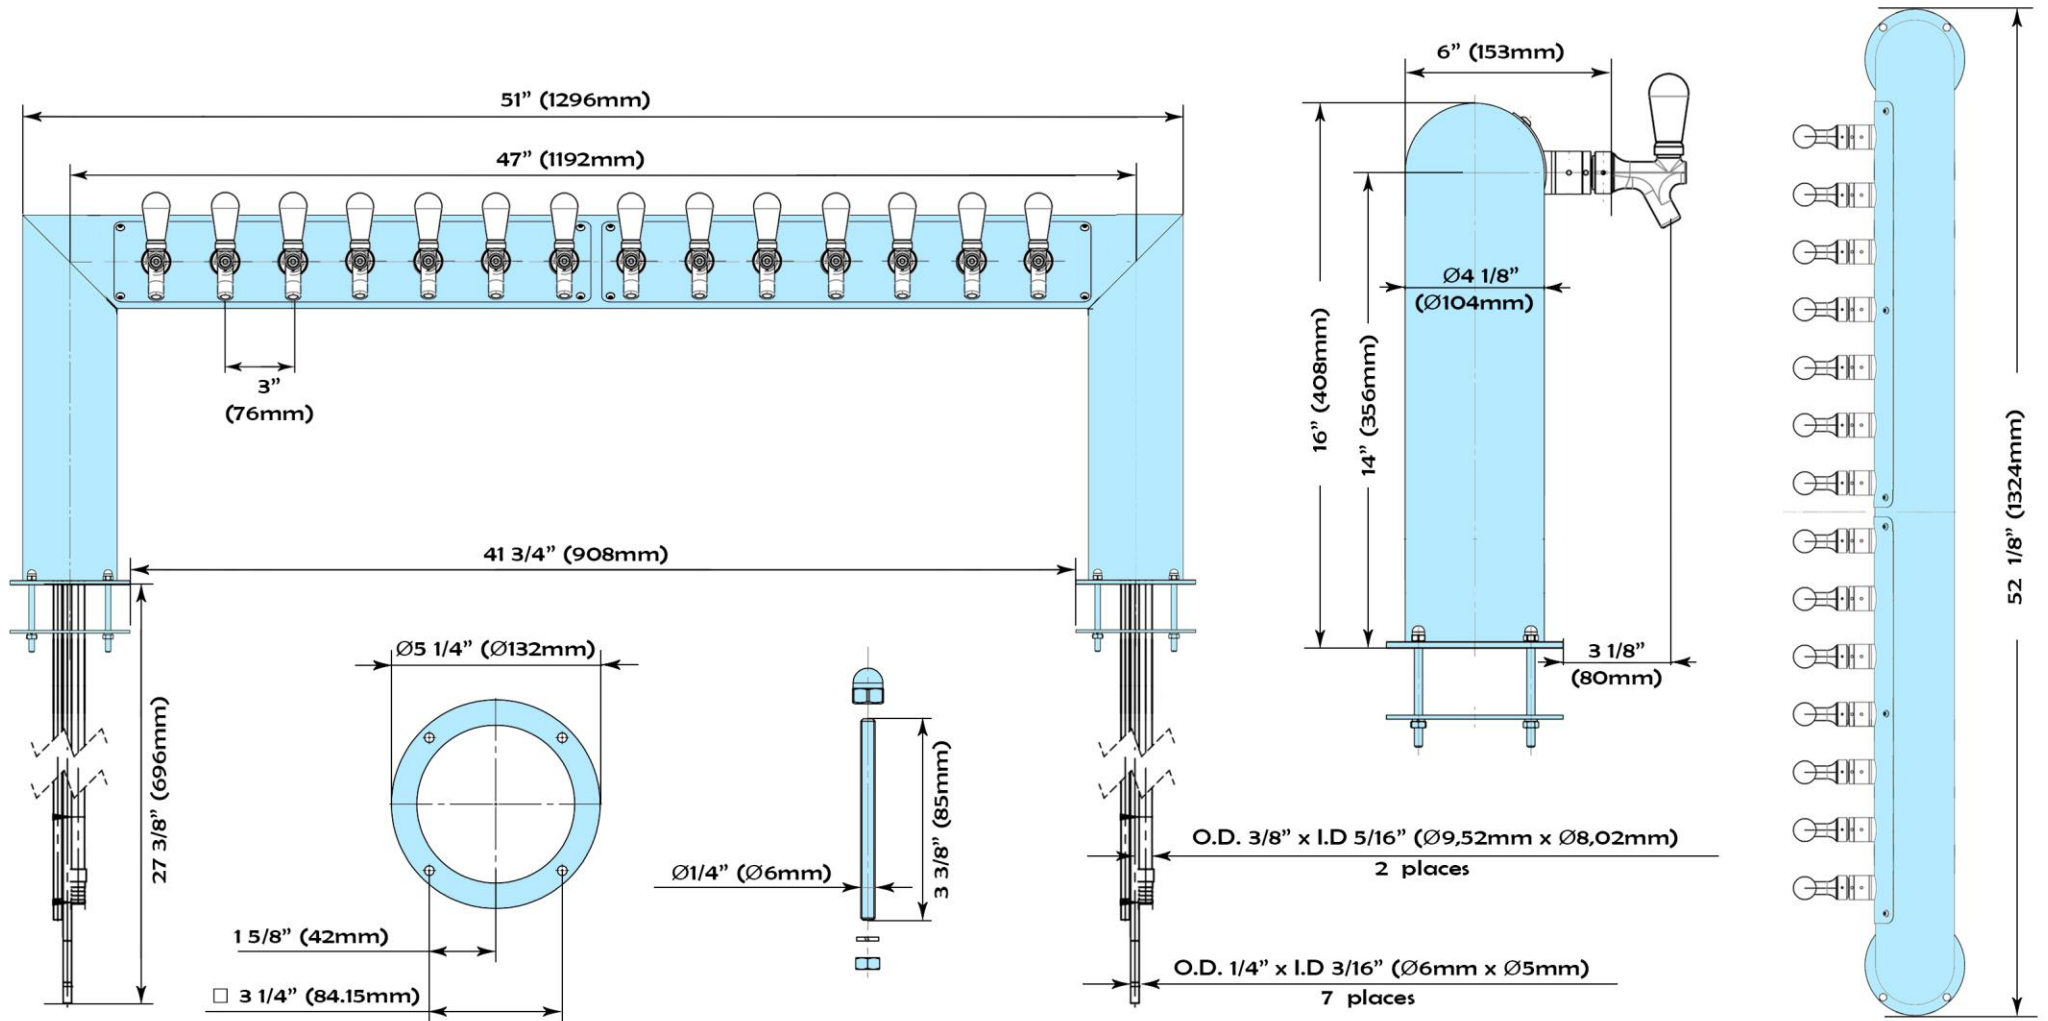

NORMA 14

Beverage Dispensing Tower

UBC Group USA

65 North Central Dr. O'Fallon, MO 63366, USA
Ph.: (636) 379-2226
Fax: (866) 659-8904
Toll Free: (888) 808-9286
Email: info@beer-co.us
Web: www.beer-co.us

UBC Group Latin America

Tokio 714, Mexico City, Mexico, 03300
Ph: +(52) 55 2624 3458
Email: info@beer-co.com.mx
Web: www.beer-co.com.mx

UBC Group Canada

1715 Meyerside Drive, Unit 7-9,
Mississauga, ON, Canada, L5T1C5
ph.: +1 (905) 629-2597
Toll Free: +1 (866) 995-9965
fax.: +1 (905) 629-2577
Email: info@beer-co.ca