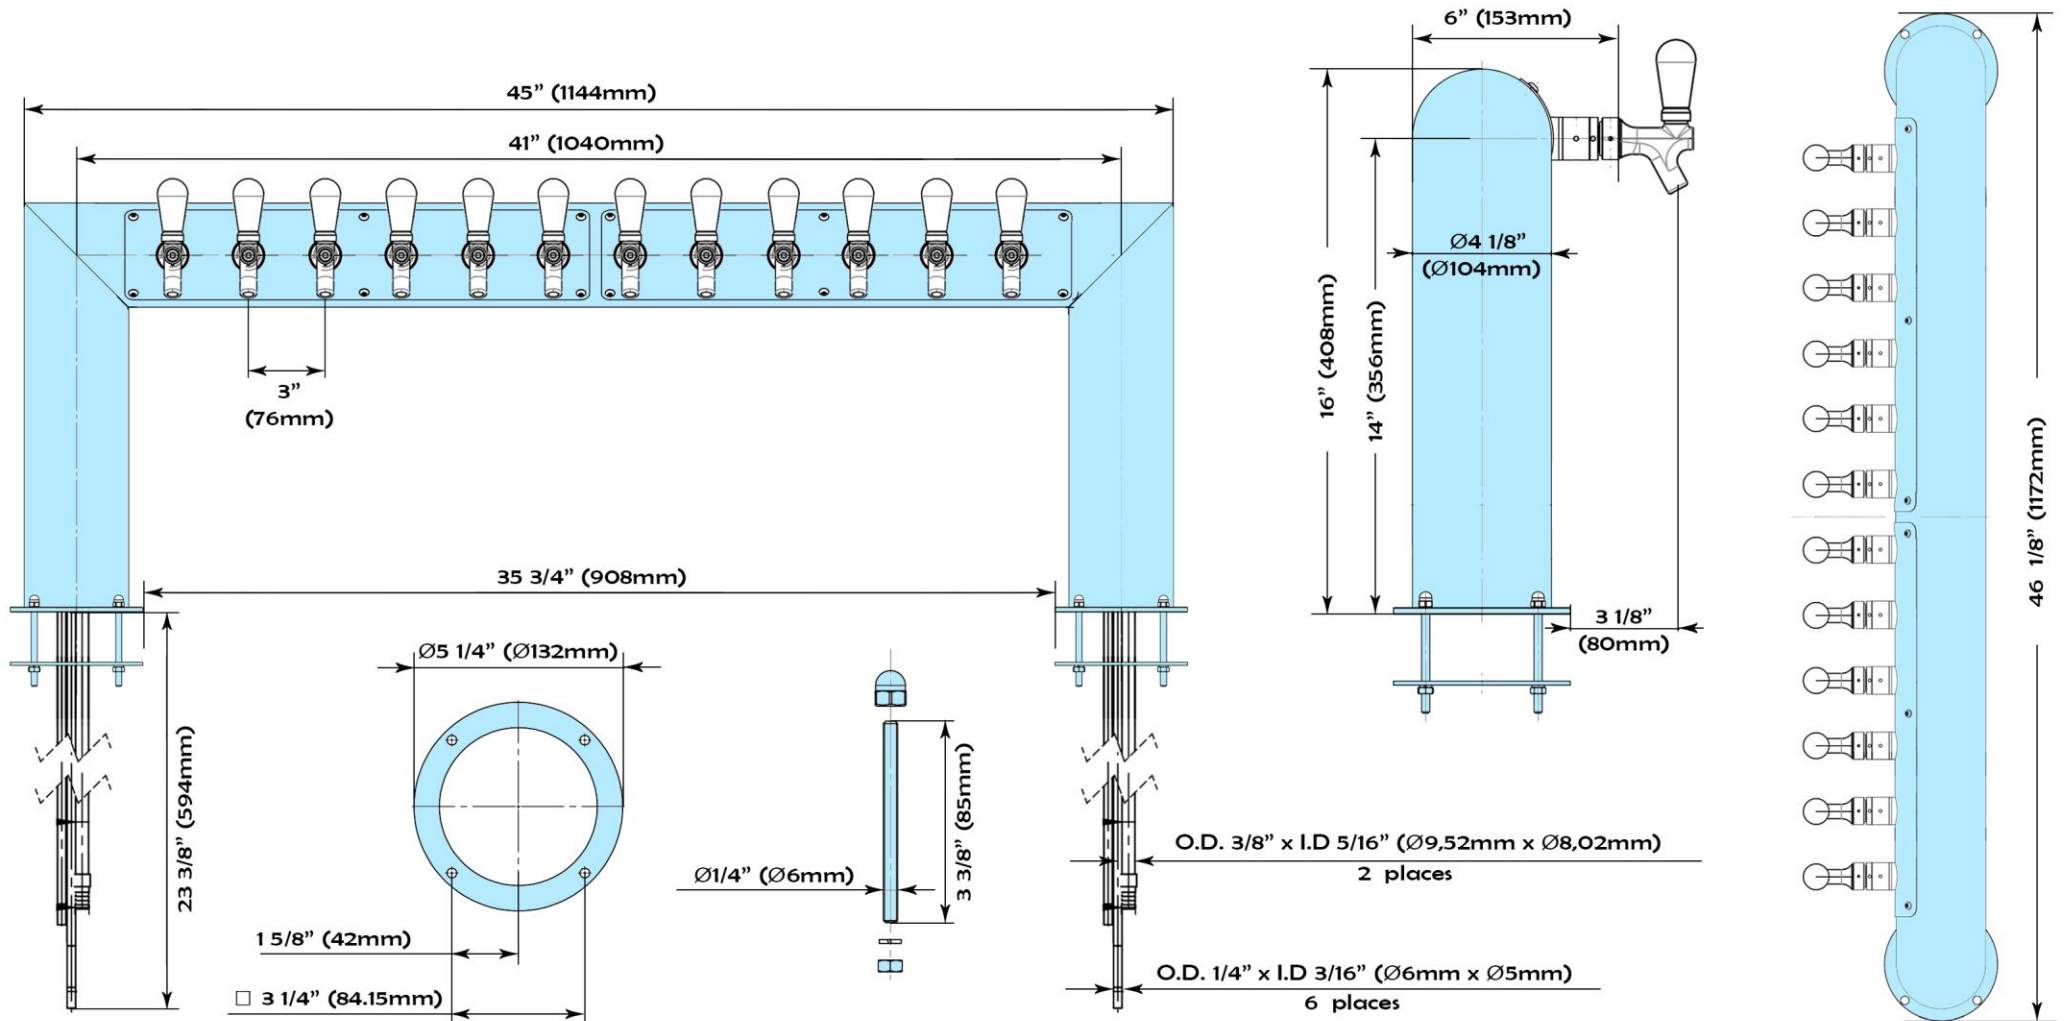

NORMA 12

Beverage Dispensing Tower

UBC Group USA

65 North Central Dr. O'Fallon, MO 63366, USA
Ph.: (636) 379-2226
Fax: (866) 659-8904
Toll Free: (888) 808-9286
Email: info@beer-co.us
Web: www.beer-co.us

UBC Group Latin America

Tokio 714, Mexico City, Mexico, 03300
Ph: +(52) 55 2624 3458
Email: info@beer-co.com.mx
Web: www.beer-co.com.mx

UBC Group Canada

1715 Meyerside Drive, Unit 7-9,
Mississauga, ON, Canada, L5T1C5
ph.: +1 (905) 629-2597
Toll Free: +1 (866) 995-9965
fax.: +1 (905) 629-2577
Email: info@beer-co.ca