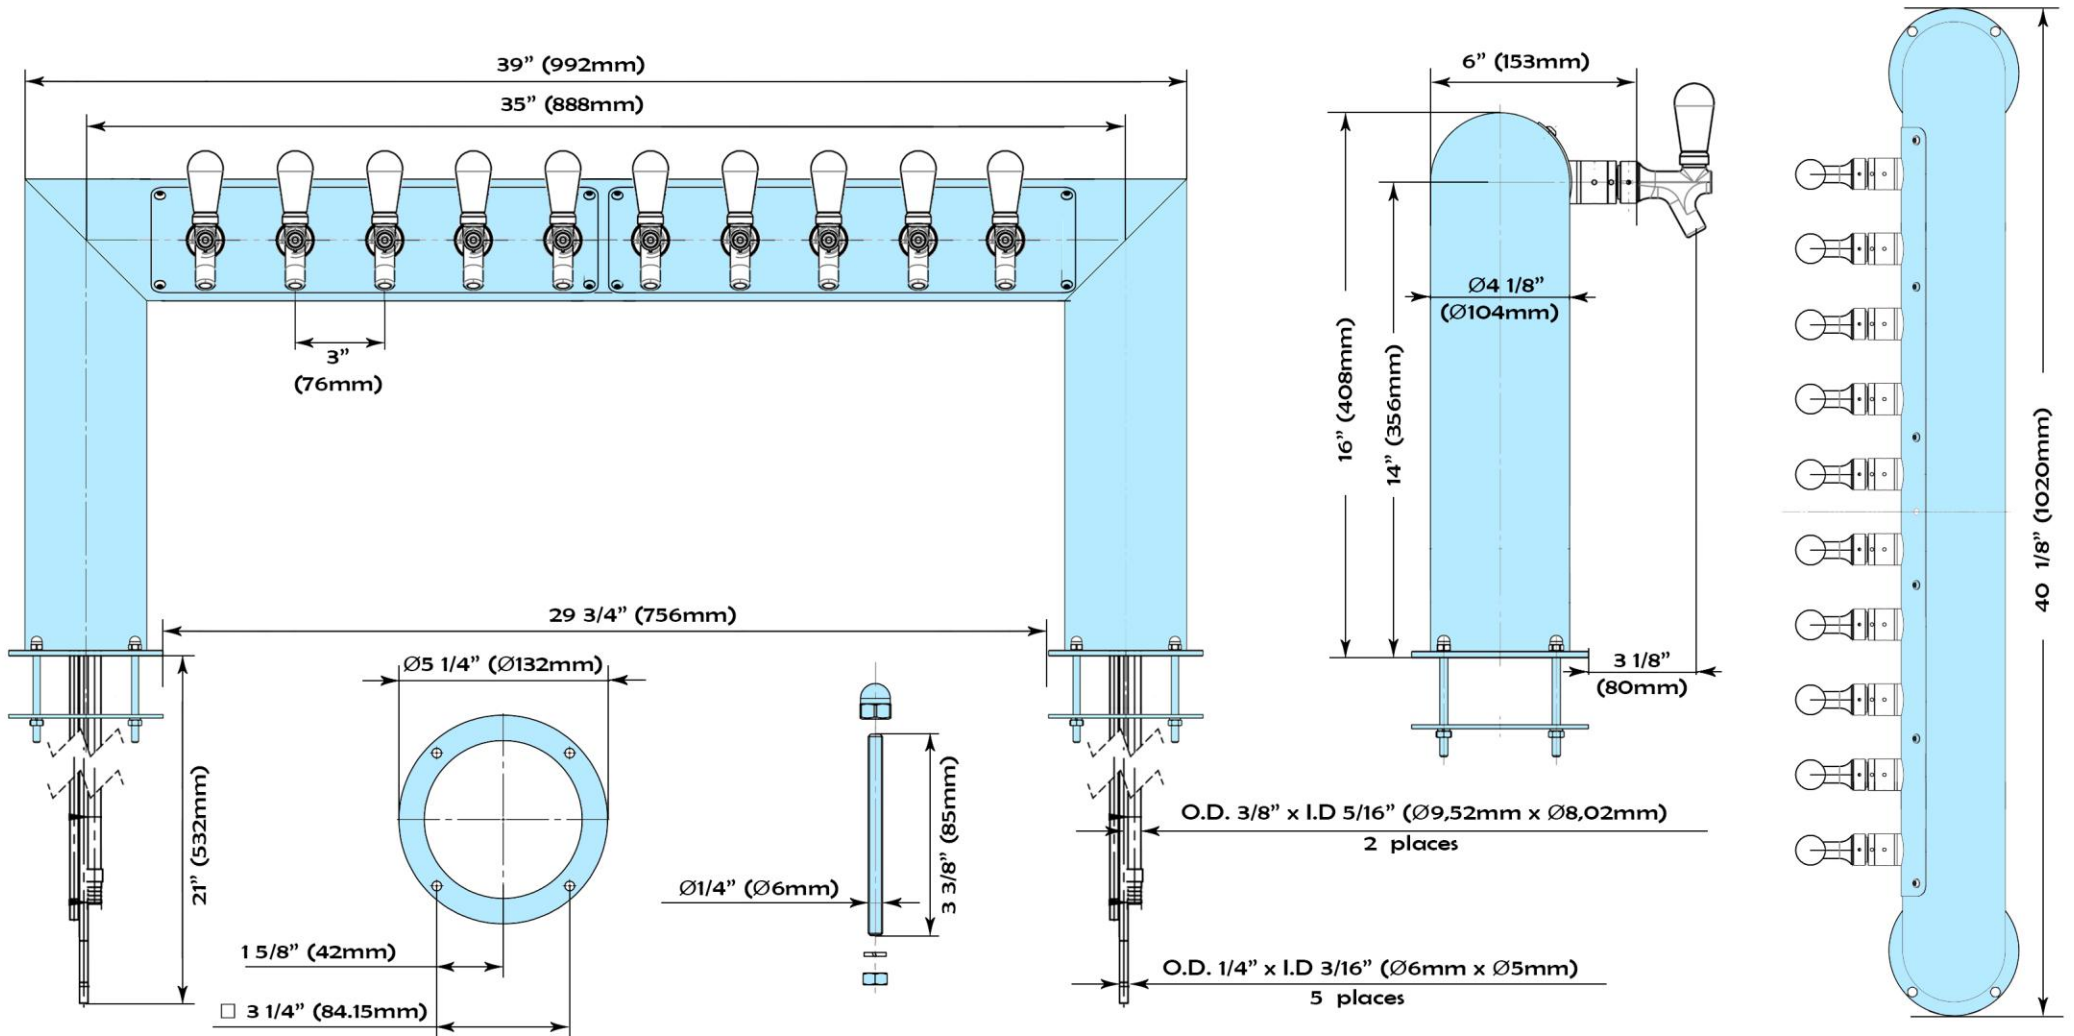

UBC Group USA

65 North Central Dr. O'Fallon, MO 63366, USA
Ph.: (636) 379-2226
Fax: (866) 659-8904
Toll Free: (888) 808-9286
Email: info@beer-co.us
Web: www.beer-co.us

UBC Group Latin America

Tokio 714, Mexico City, Mexico, 03300
Ph: +(52) 55 2624 3458
Email: info@beer-co.com.mx
Web: www.beer-co.com.mx

UBC Group Canada

1715 Meyerside Drive, Unit 7-9,
Mississauga, ON, Canada, L5T1C5
ph.: +1 (905) 629-2597
Toll Free: +1 (866) 995-9965
fax.: +1 (905) 629-2577
Email: info@beer-co.ca