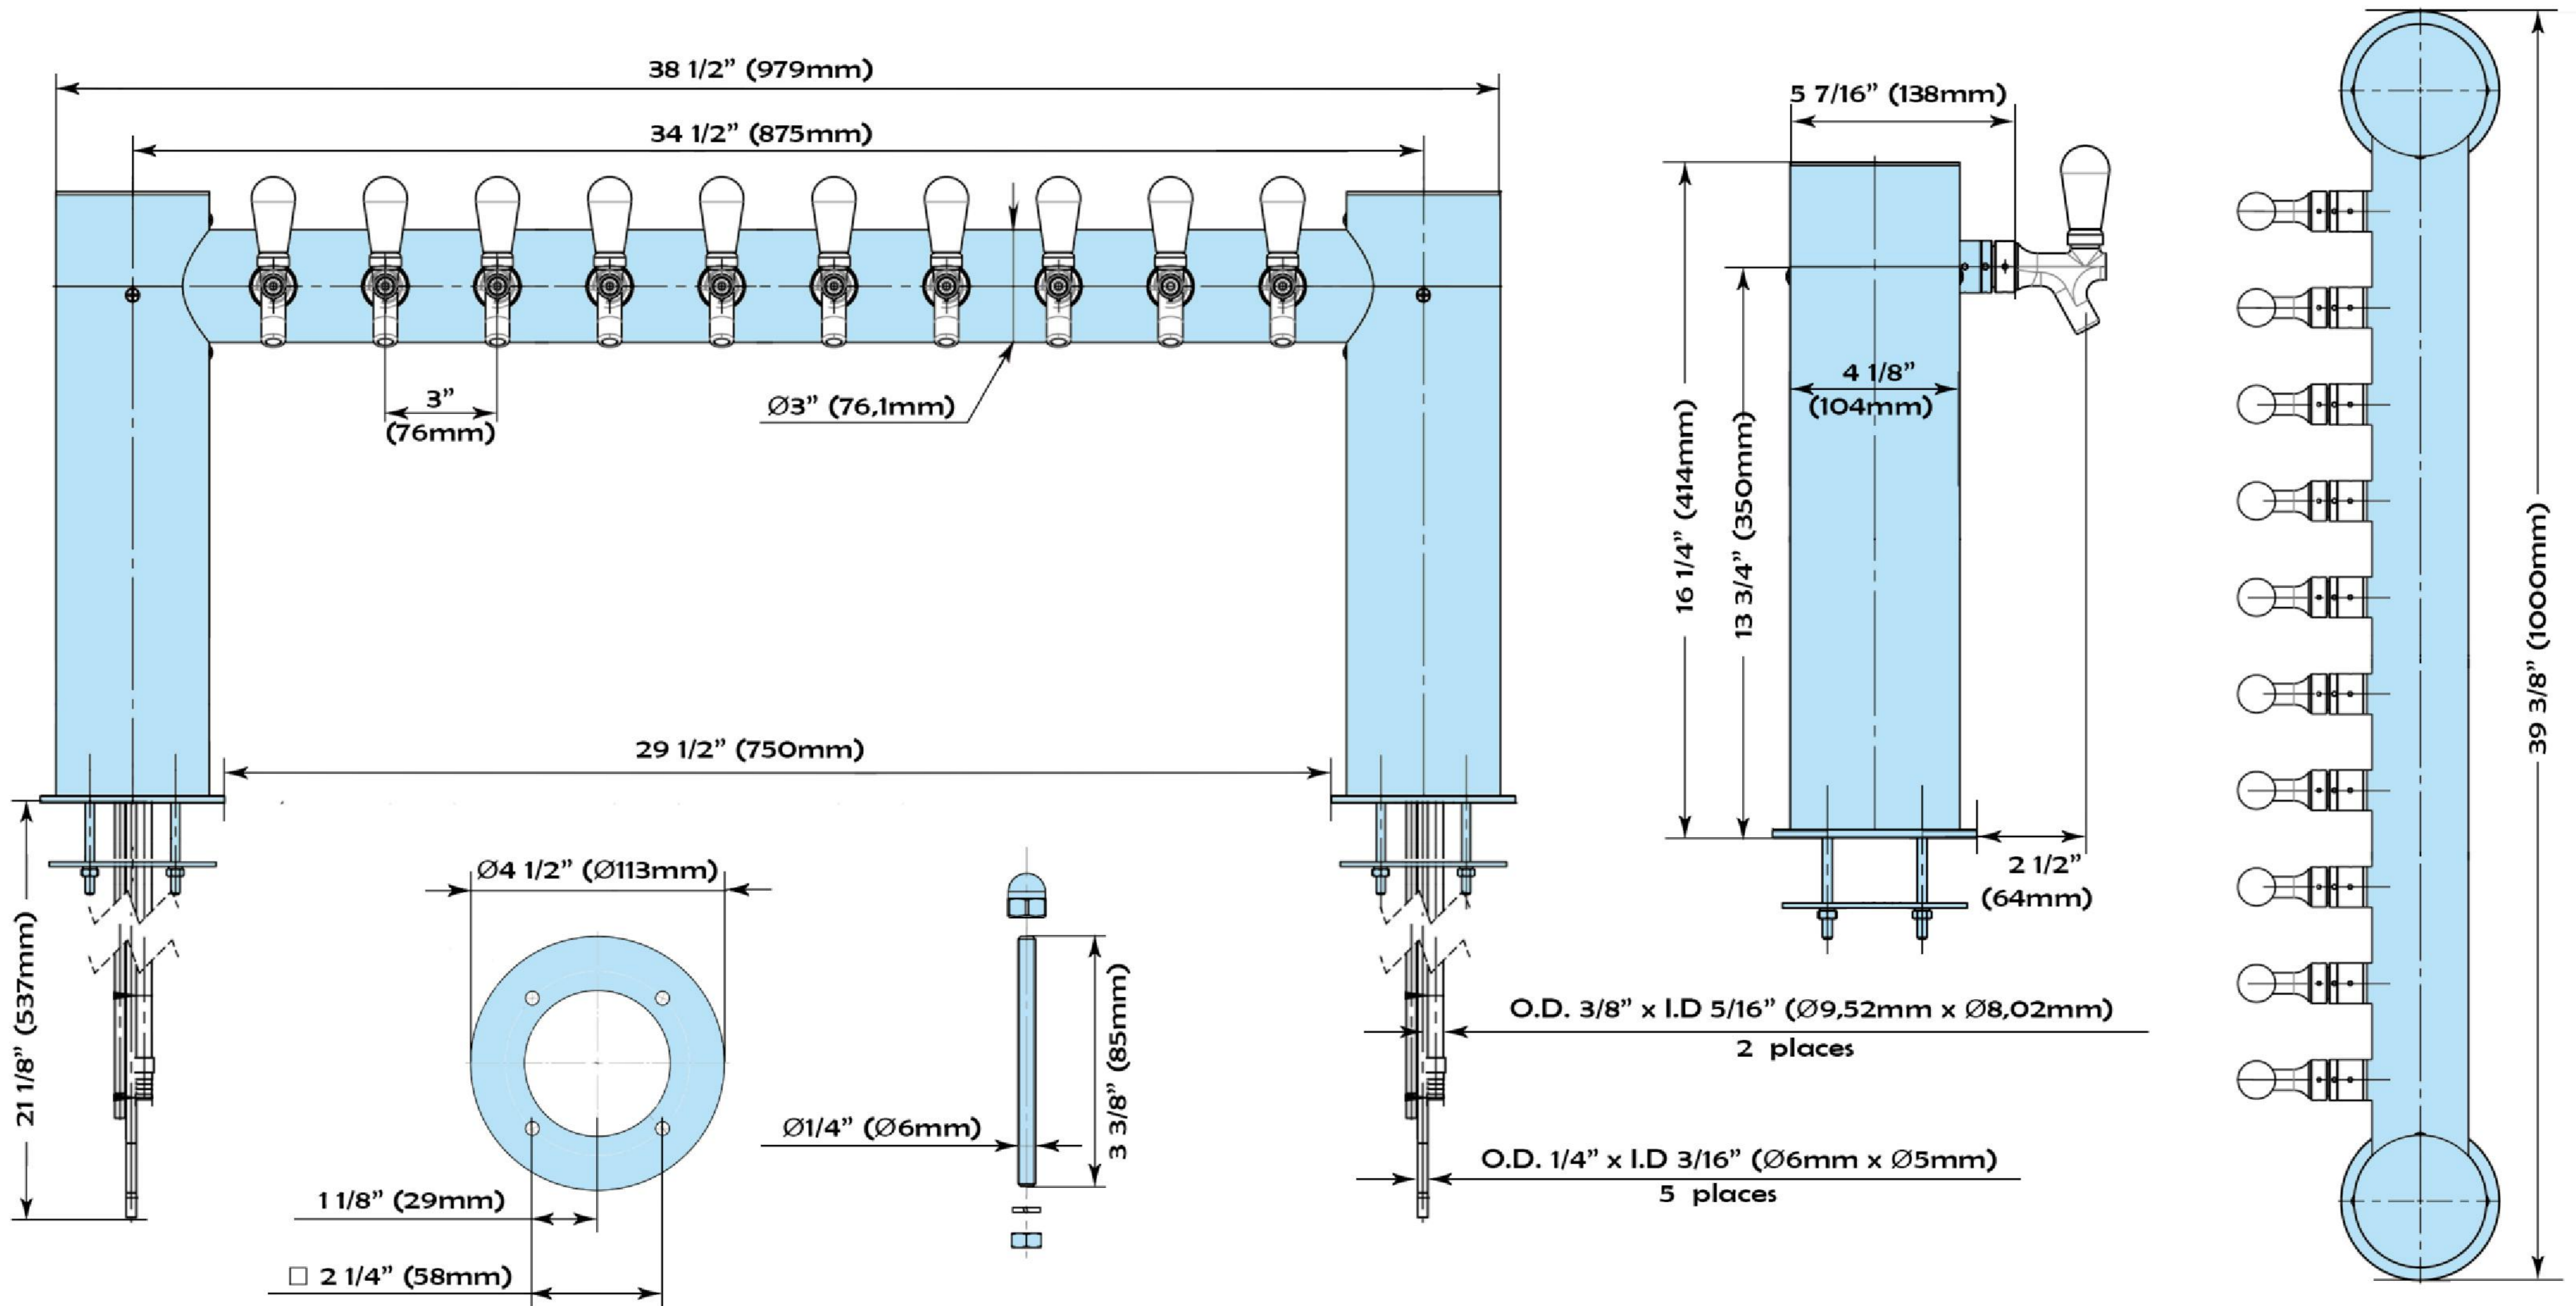

METRO 10

Beverage Dispensing Tower

UBC Group USA

65 North Central Dr. O'Fallon, MO 63366, USA
Ph.: (636) 379-2226
Fax: (866) 659-8904
Toll Free: (888) 808-9286
Email: info@beer-co.us
Web: www.beer-co.us

UBC Group Latin America

Tokio 714, Mexico City, Mexico, 03300
Ph: +(52) 55 2624 3458
Email: info@beer-co.com.mx
Web: www.beer-co.com.mx

UBC Group Canada

1715 Meyerside Drive, Unit 7-9,
Mississauga, ON, Canada, L5T1C5
ph.: +1 (905) 629-2597
Toll Free: +1 (866) 995-9965
fax.: +1 (905) 629-2577
Email: info@beer-co.ca