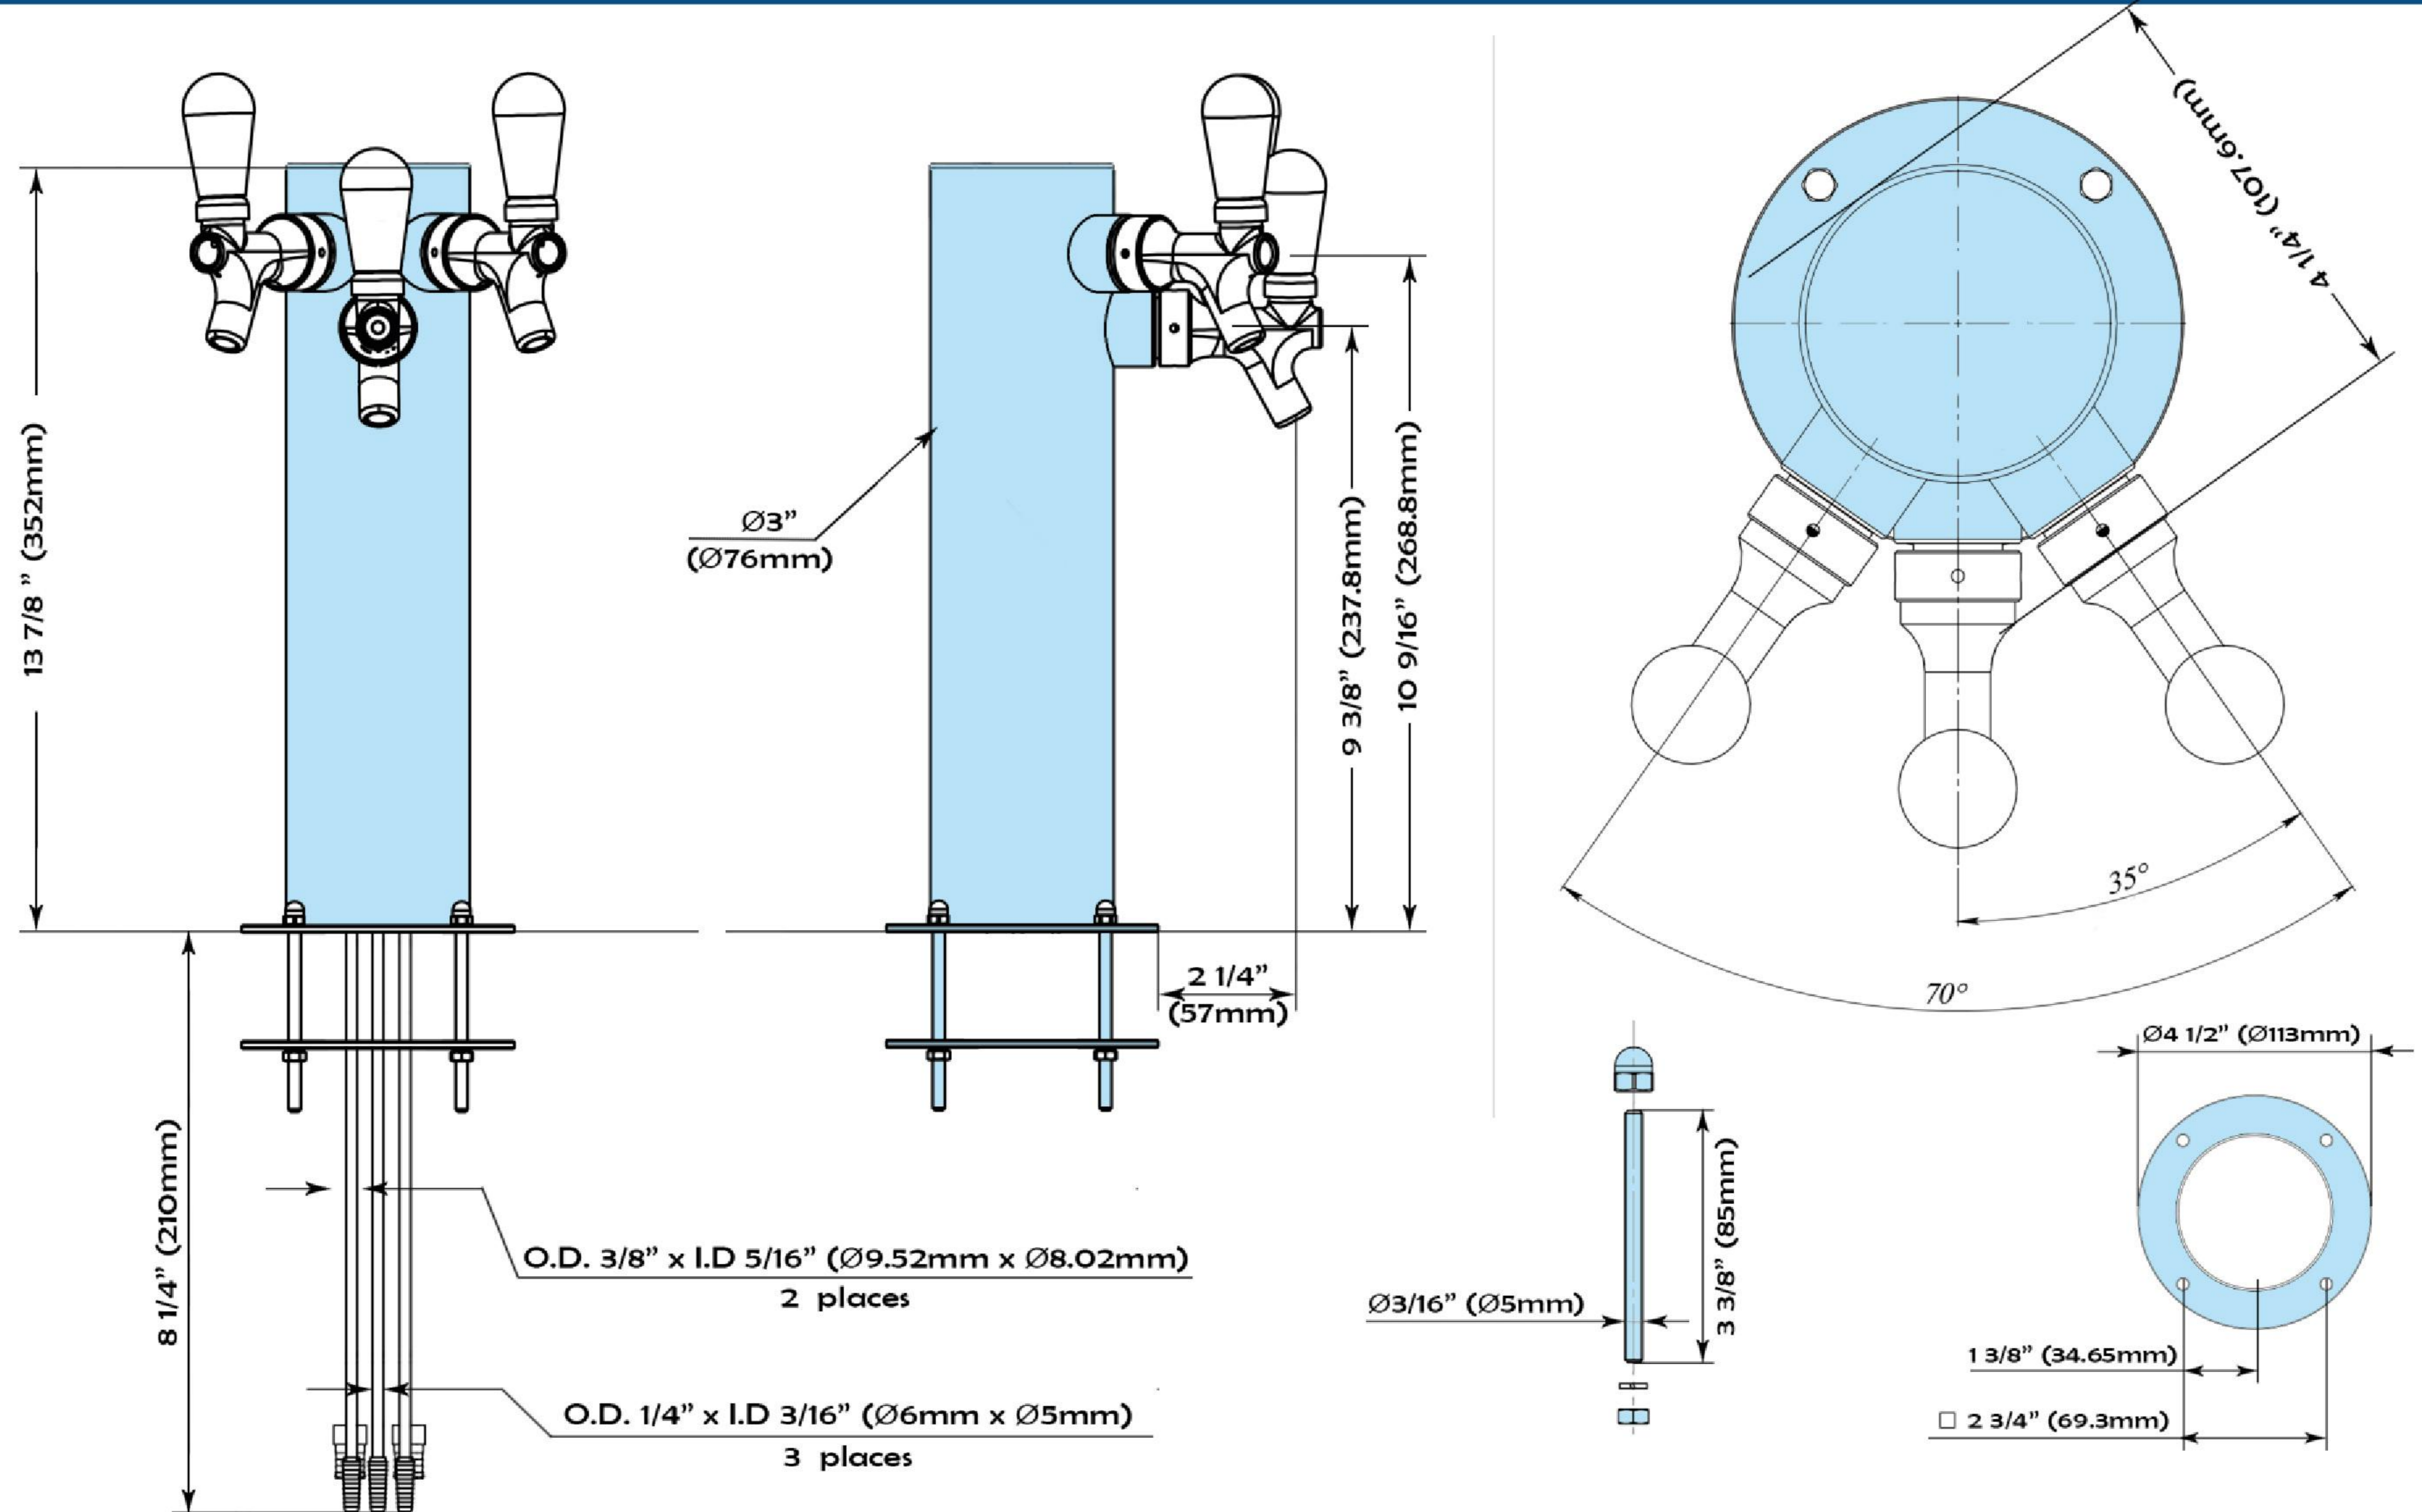

## Beverage Dispensing Tower

Part #	Faucets	Faucet distance	Product Lines	Restrictions	Cooling	Finish
CLG307-3	3	--	3/16" I.D. Stainless Steel, 1 3/8 ft long	1 1/2 lbs	Glycol 3/8 O.D. Copper tube	Polished Stainless Steel Powder Coating Available

# Beverage Dispensing Tower