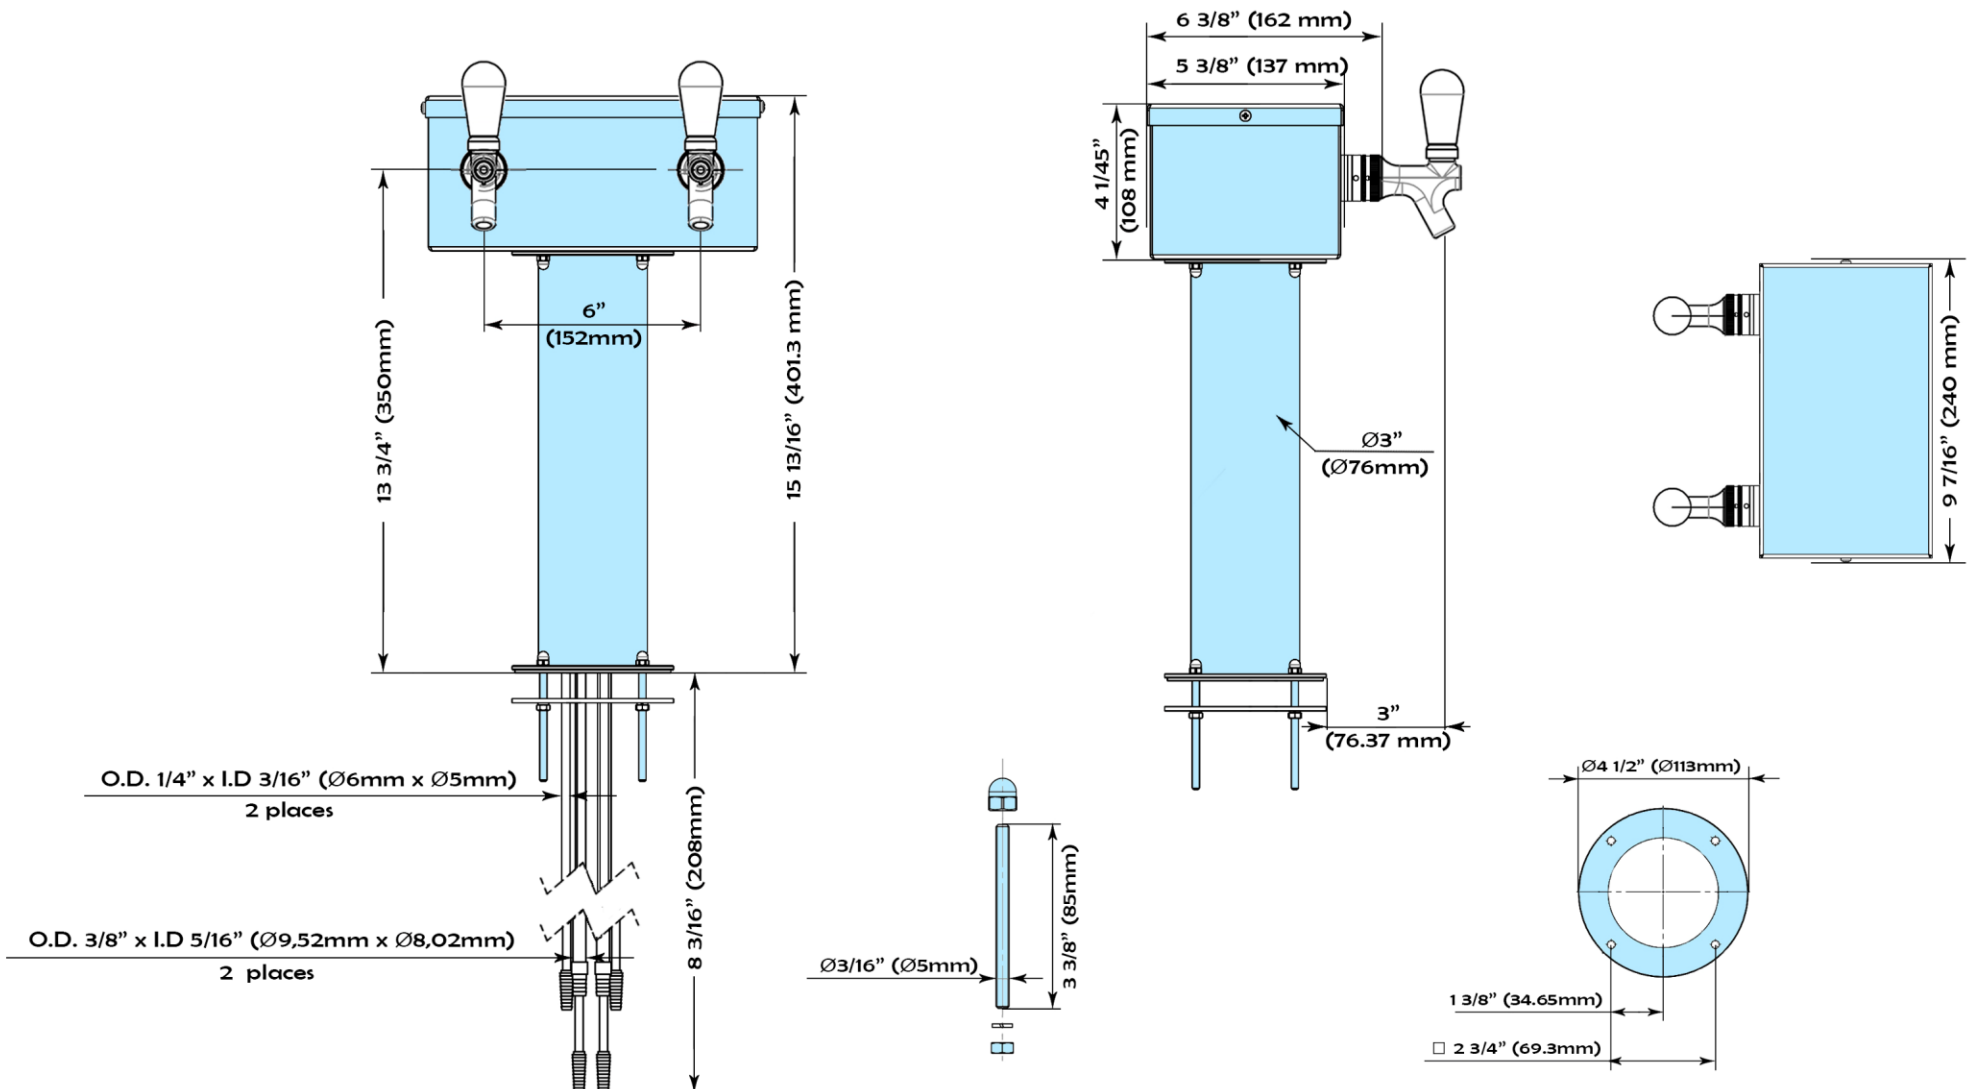

UBC group USA

65 North Central Dr. O'Fallon, MO 63366, USA
Ph.: (636) 379-2226, Fax: (866) 659-8904
Toll Free: (888) 808-9286
Email: info@beer-co.us
Web: www.beer-co.us

UBC Group Latin America

Kepler 7, PB, Mexico City 11590
Ph: +(52) 55 2624 3458
Email: info@beer-co.com.mx
Web: www.beer-co.com.mx

UBC Group Canada

1143 Haultain Court,
Mississauga, ON, L4W 2K1
Ph: (905) 629-2597
Email: info@beer-co.ca
Web: www.beer-co.ca