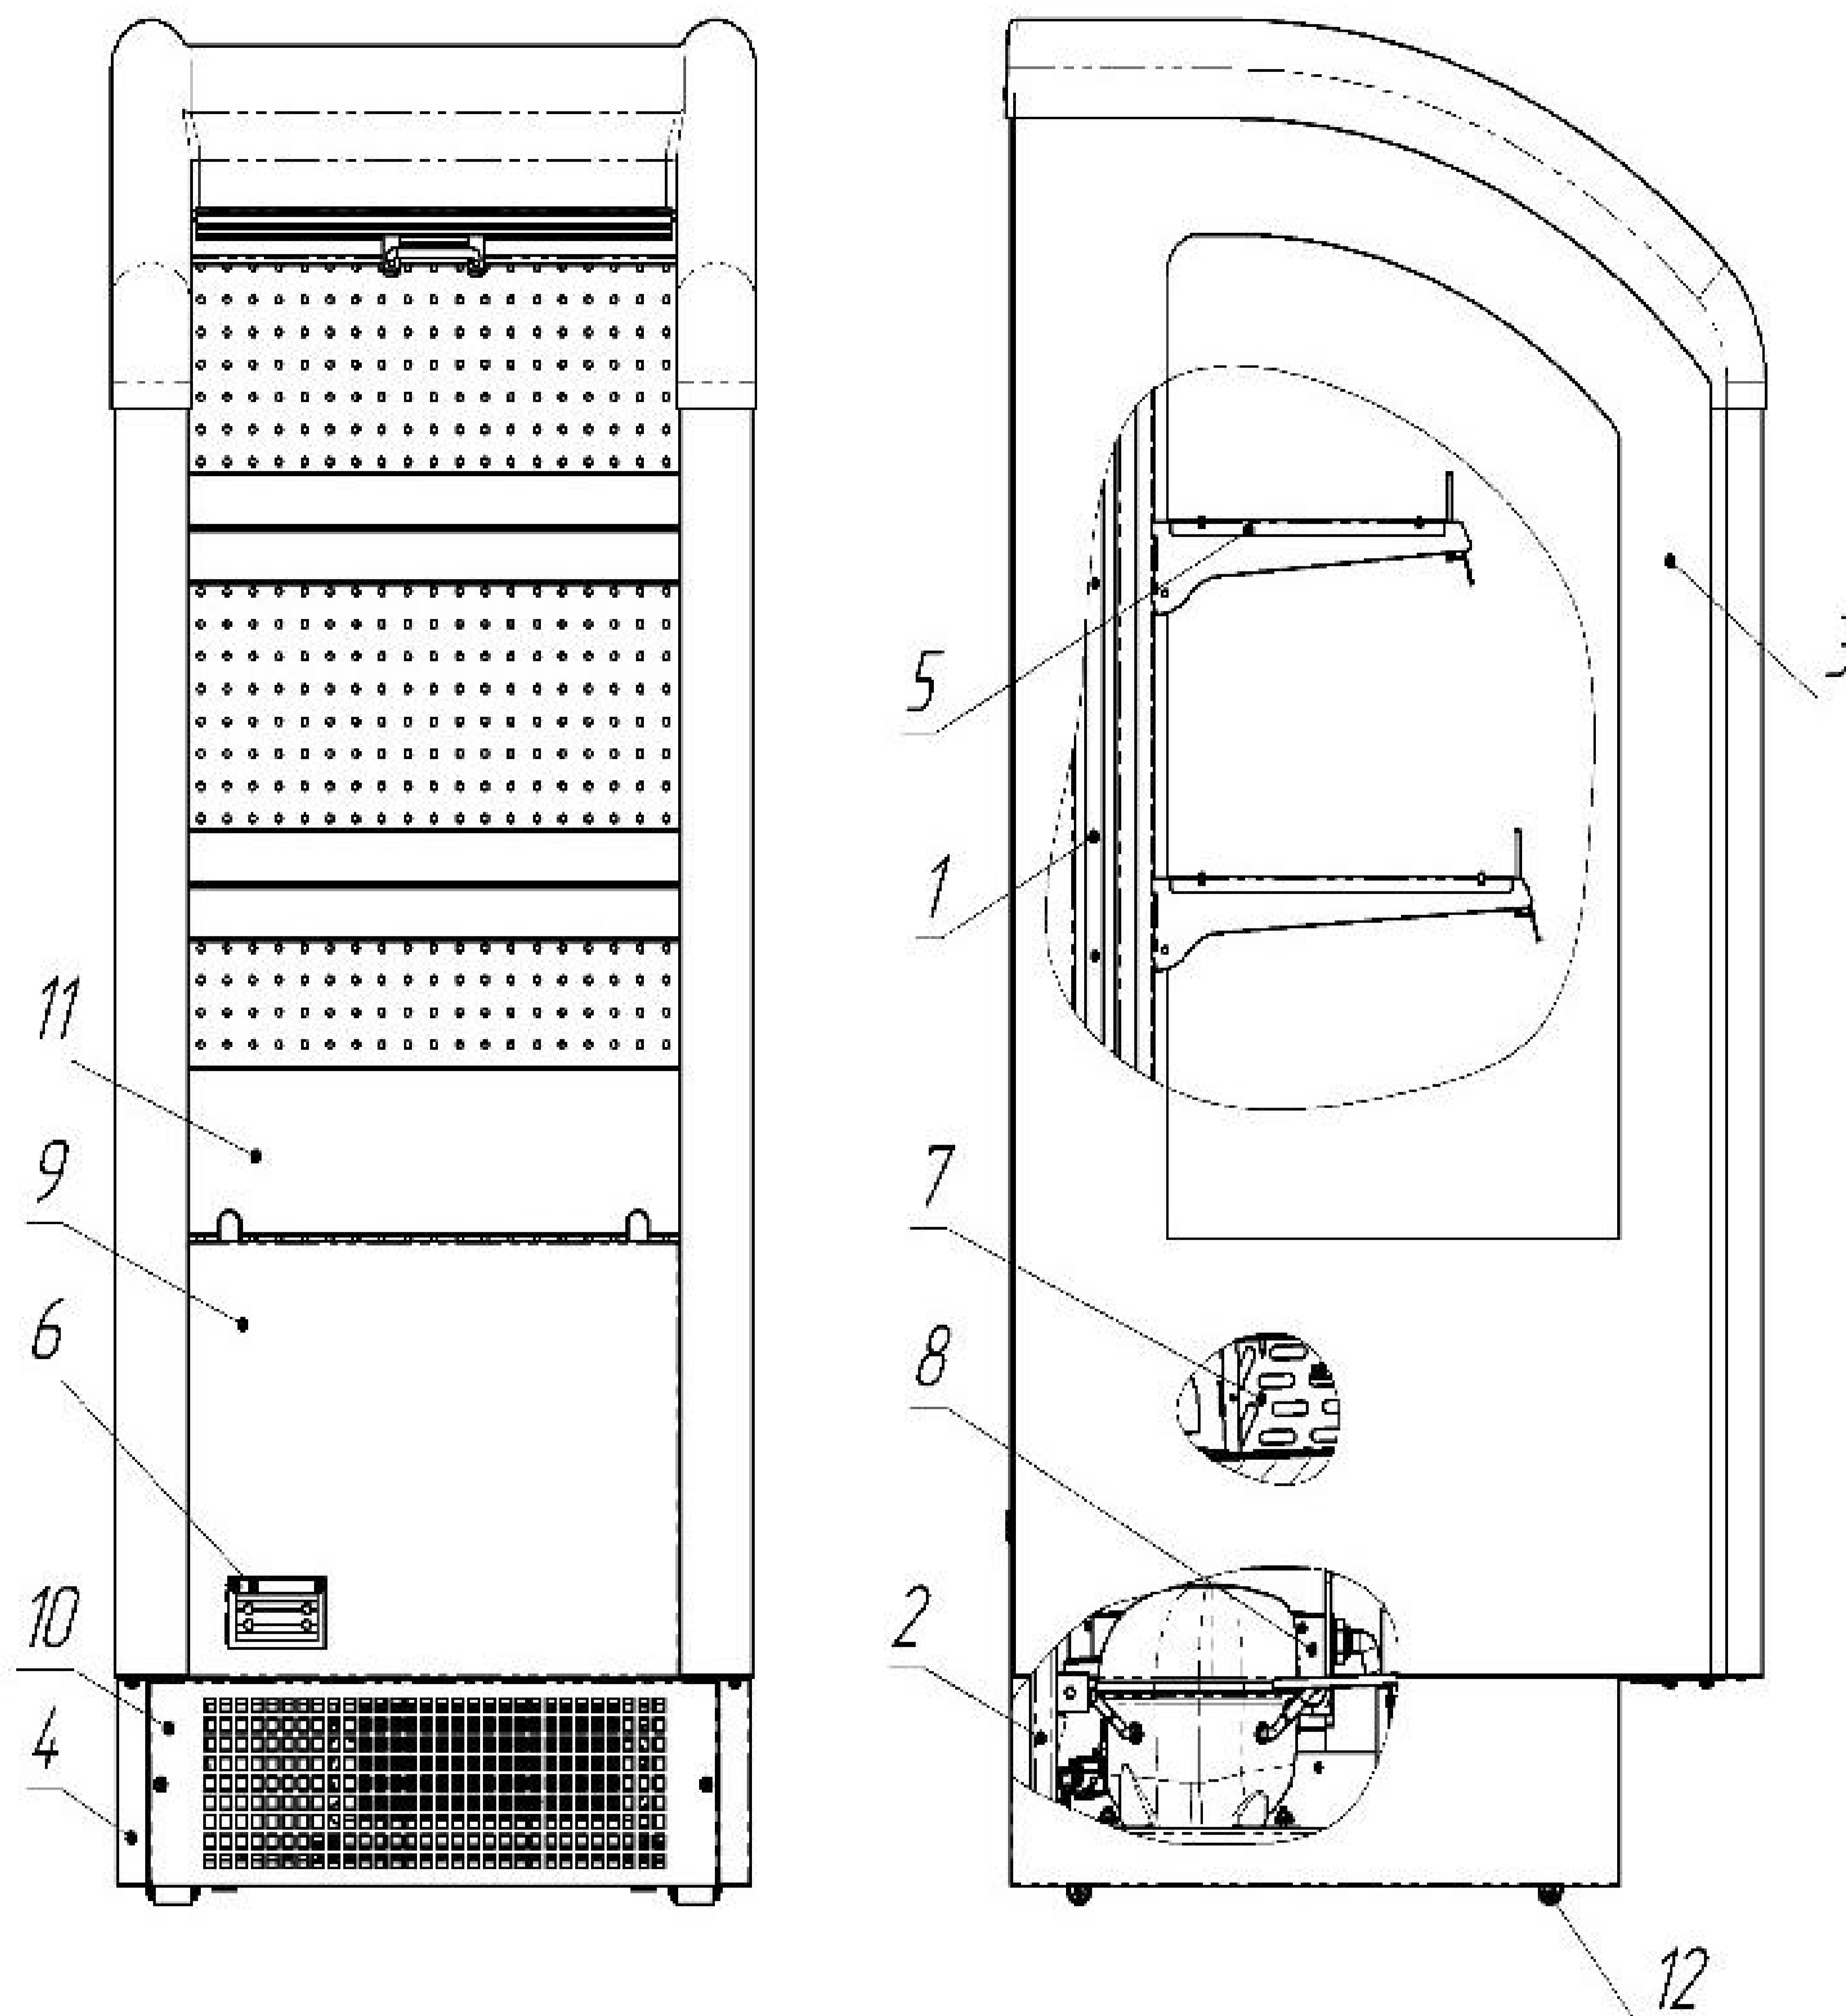

1	FRAME	7	EVAPORATOR
2	FRAME SUPPORTS	8	COMPRESSOR
3	THE SIDE OF THE GLASS	9	TOP FACEPLATE
4	SIDE PANELS	10	LOWER FRONT PANEL
5	SHELVES	11	FRONT BUMP
6	CONTROL PANEL	12	MOVIES