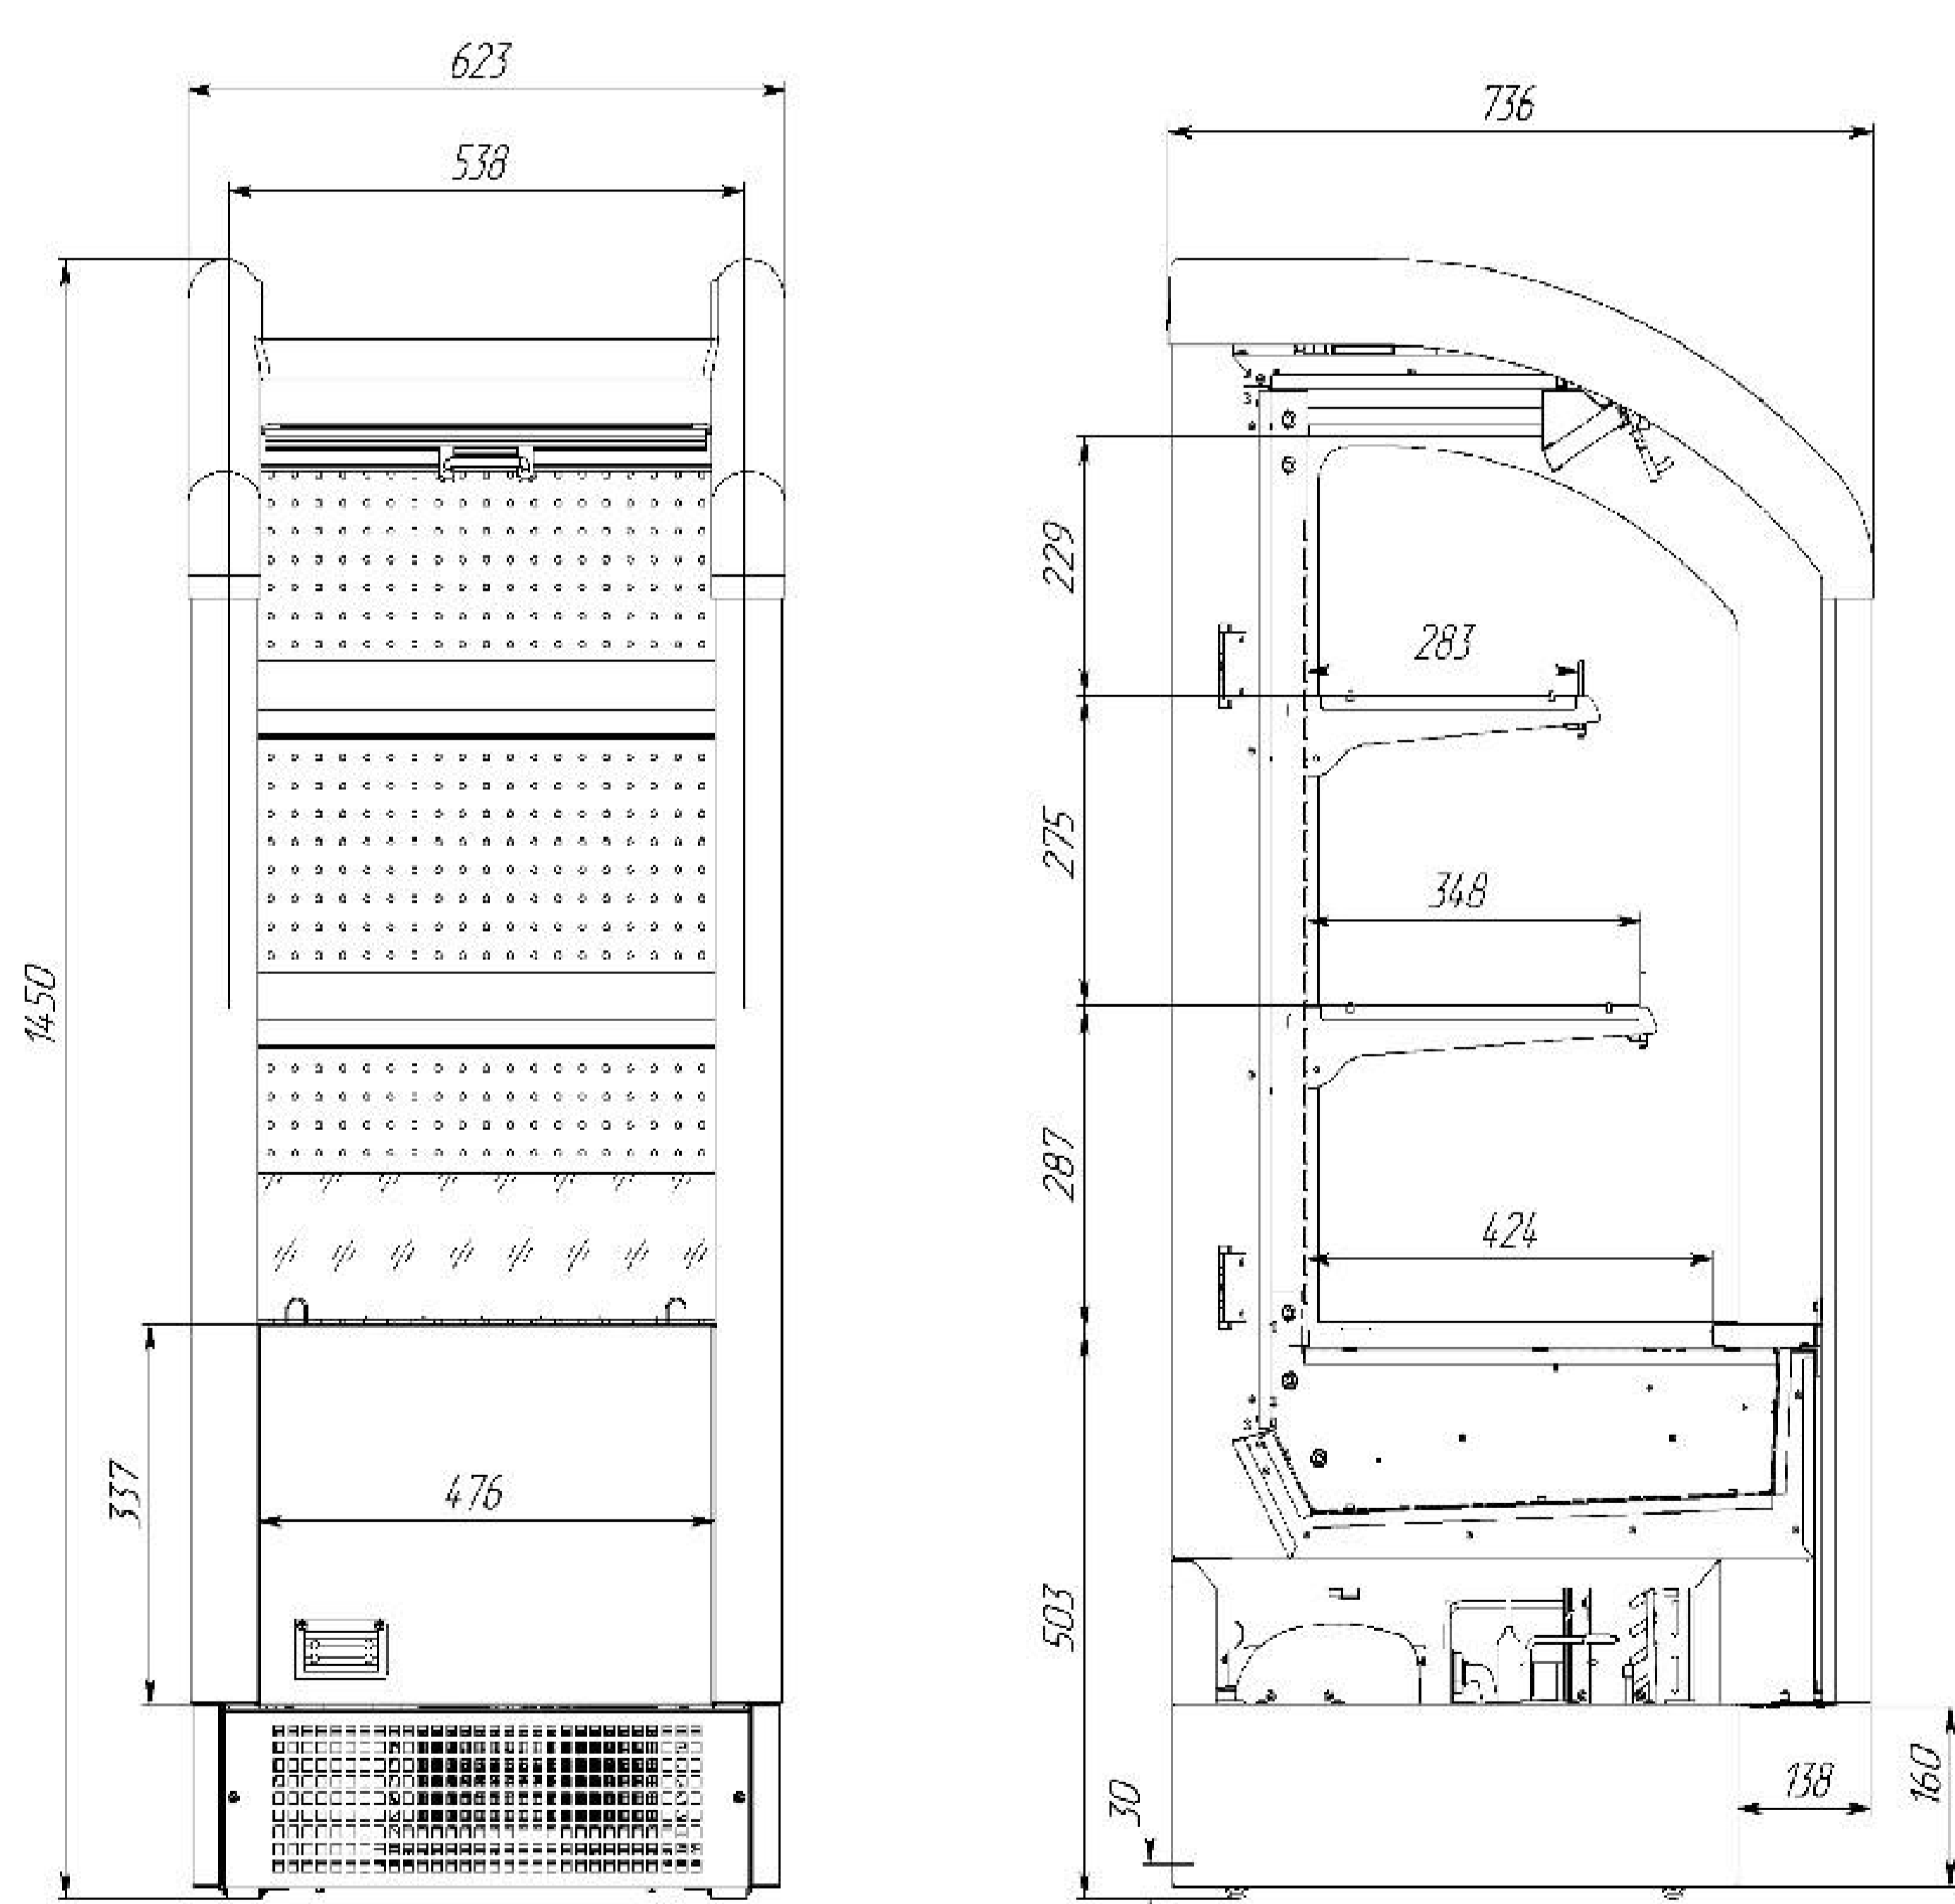

MINI-MULTIDECK IMPULSE EXPRESS

SPECIFICATION

OFM-IMPX

NAME OF CHARACTERISTIC	NOMINAL	
REFRIGERATING VOLUME, L, NOT MORE THAN	192	
INTERNAL VOLUME, L, NOT MORE THAN	238	
DISPLAY AREA, M2, NOT MORE THAN	0,56	
MASS OF UNIFORMLY LOADED PRODUCT, KG / M2, NOT MORE THAN	120	
TEMPERATURE OF THE USEFUL VOLUME, °C	FROM 0° TO +10°	
COOLING CAPACITY, W, NOT MORE THAN	810	
AC MAINS VOLTAGE, V	115	
MAXIMUM OPERATING CURRENT, A	9.3	
CURRENT FREQUENCY, HZ	60±1	
MAXIMUM POWER CONSUMPTION, W	740	
RATED POWER, W	700	
DAILY ELECTRICITY CONSUMPTION, KWH, NOT MORE THAN	10.8	
WEIGHT, KG, NOT MORE THAN:	149	
OVERALL DIMENSIONS, MM, NOT MORE THAN		
LENGTH	WIDTH	HEIGHT
623	736	1450