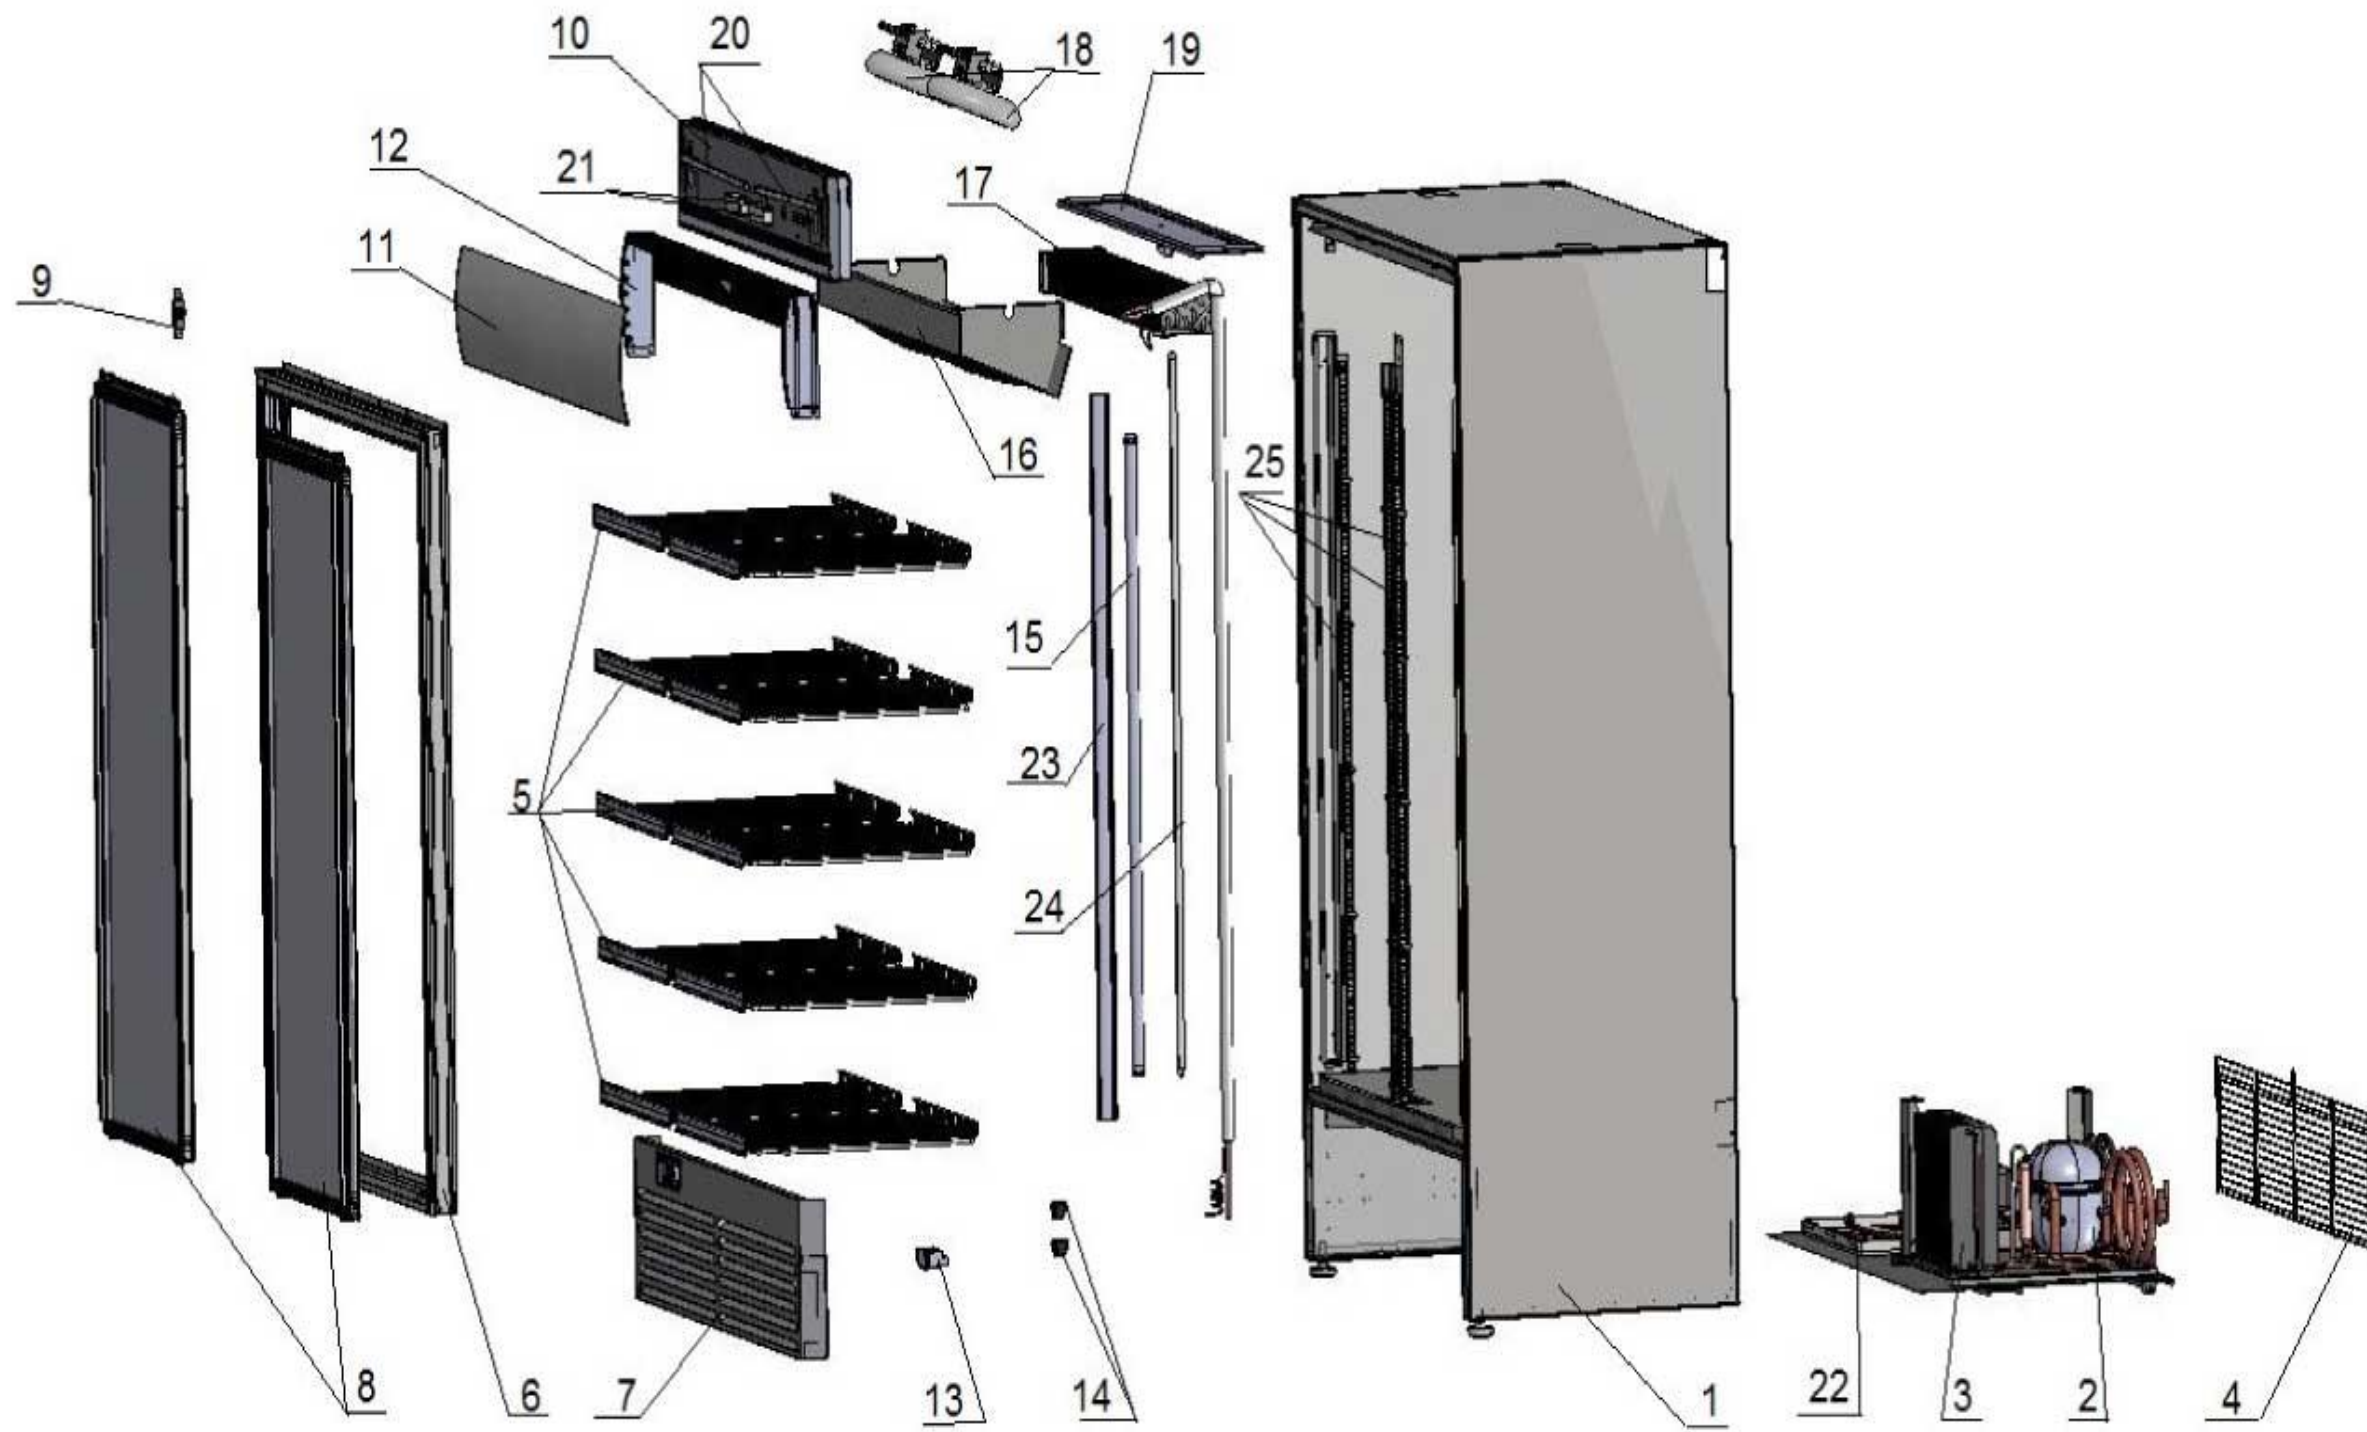

SPECIFICATIONS

Internal Number	304.00.000.00-86
Part Number	Super Large
Capacity, GPH ($\Delta T = 36^{\circ}F$)	
Dedicated Circuit, amp	15
Compressor Power, HP	1/2
Power consumption, Wt	947
Operating amperage, A	10,4
Internal volume, gal / l	306.4 / 1160
Net volume, gal / l	252.5 / 956
Refrigerant	R134a
The temperature in the inner volume, $^{\circ}F$	37 \div 46
Width, in	51.18
Depth, in	29.53
Height, in	80.71
Net Weight, lbs	485
Power cord length, ft	8.47
Operating ambient temperature, $^{\circ}F$	75 \div 90
Clearance	at least 12" around the entire unit
Refrigerant (R134a) charge, lb	0.8157
Maximum capacity, banks (11,2 Fl Oz (0.33 l)), pcs	1260
Slew rate the product (up to 42,3 $^{\circ}F$) at T=90 $^{\circ}F$, banks (16,9 Fl Oz (0.5 l)), 630 pcs	16h.50min.

WIRING DIAGRAM

PARTS

1	Housing	10	Upper insert assembly	19	Evaporator tank
2	Compressor "EMBRACO" NT 6215 Z, 115V/60Hz	11	Display with logo	20	LED line "KENDY" (21.23"), 250Lm
3	Air condenser LU-VE STVF 194 (115V,60Hz)	12	Light box assembly	21	Power Supply LPV-20-12 (AC90-264V, 50/60HZ, DC12V, 1.67A, 20W)
4	Protection panel	13	Thermostat «Dixell» XR02CX-4N0F1 (115V/60Hz)	22	Water tank
5	Shelf	14	Switch	23	Cover lamp interior light
6	Consignment note door profile assembly	15	LED lamp interior light	24	LED line "KENDY" (54.33"), 1200Lm lighting door
7	Front protective panel	16	Cover fan	25	Racks Shelves
8	Sliding doors assembly	17	Evaporator 3140376		
9	Mechanical lock	18	Fan «EBM» M4Q045-CA-27-04 (115V, 60Hz)		