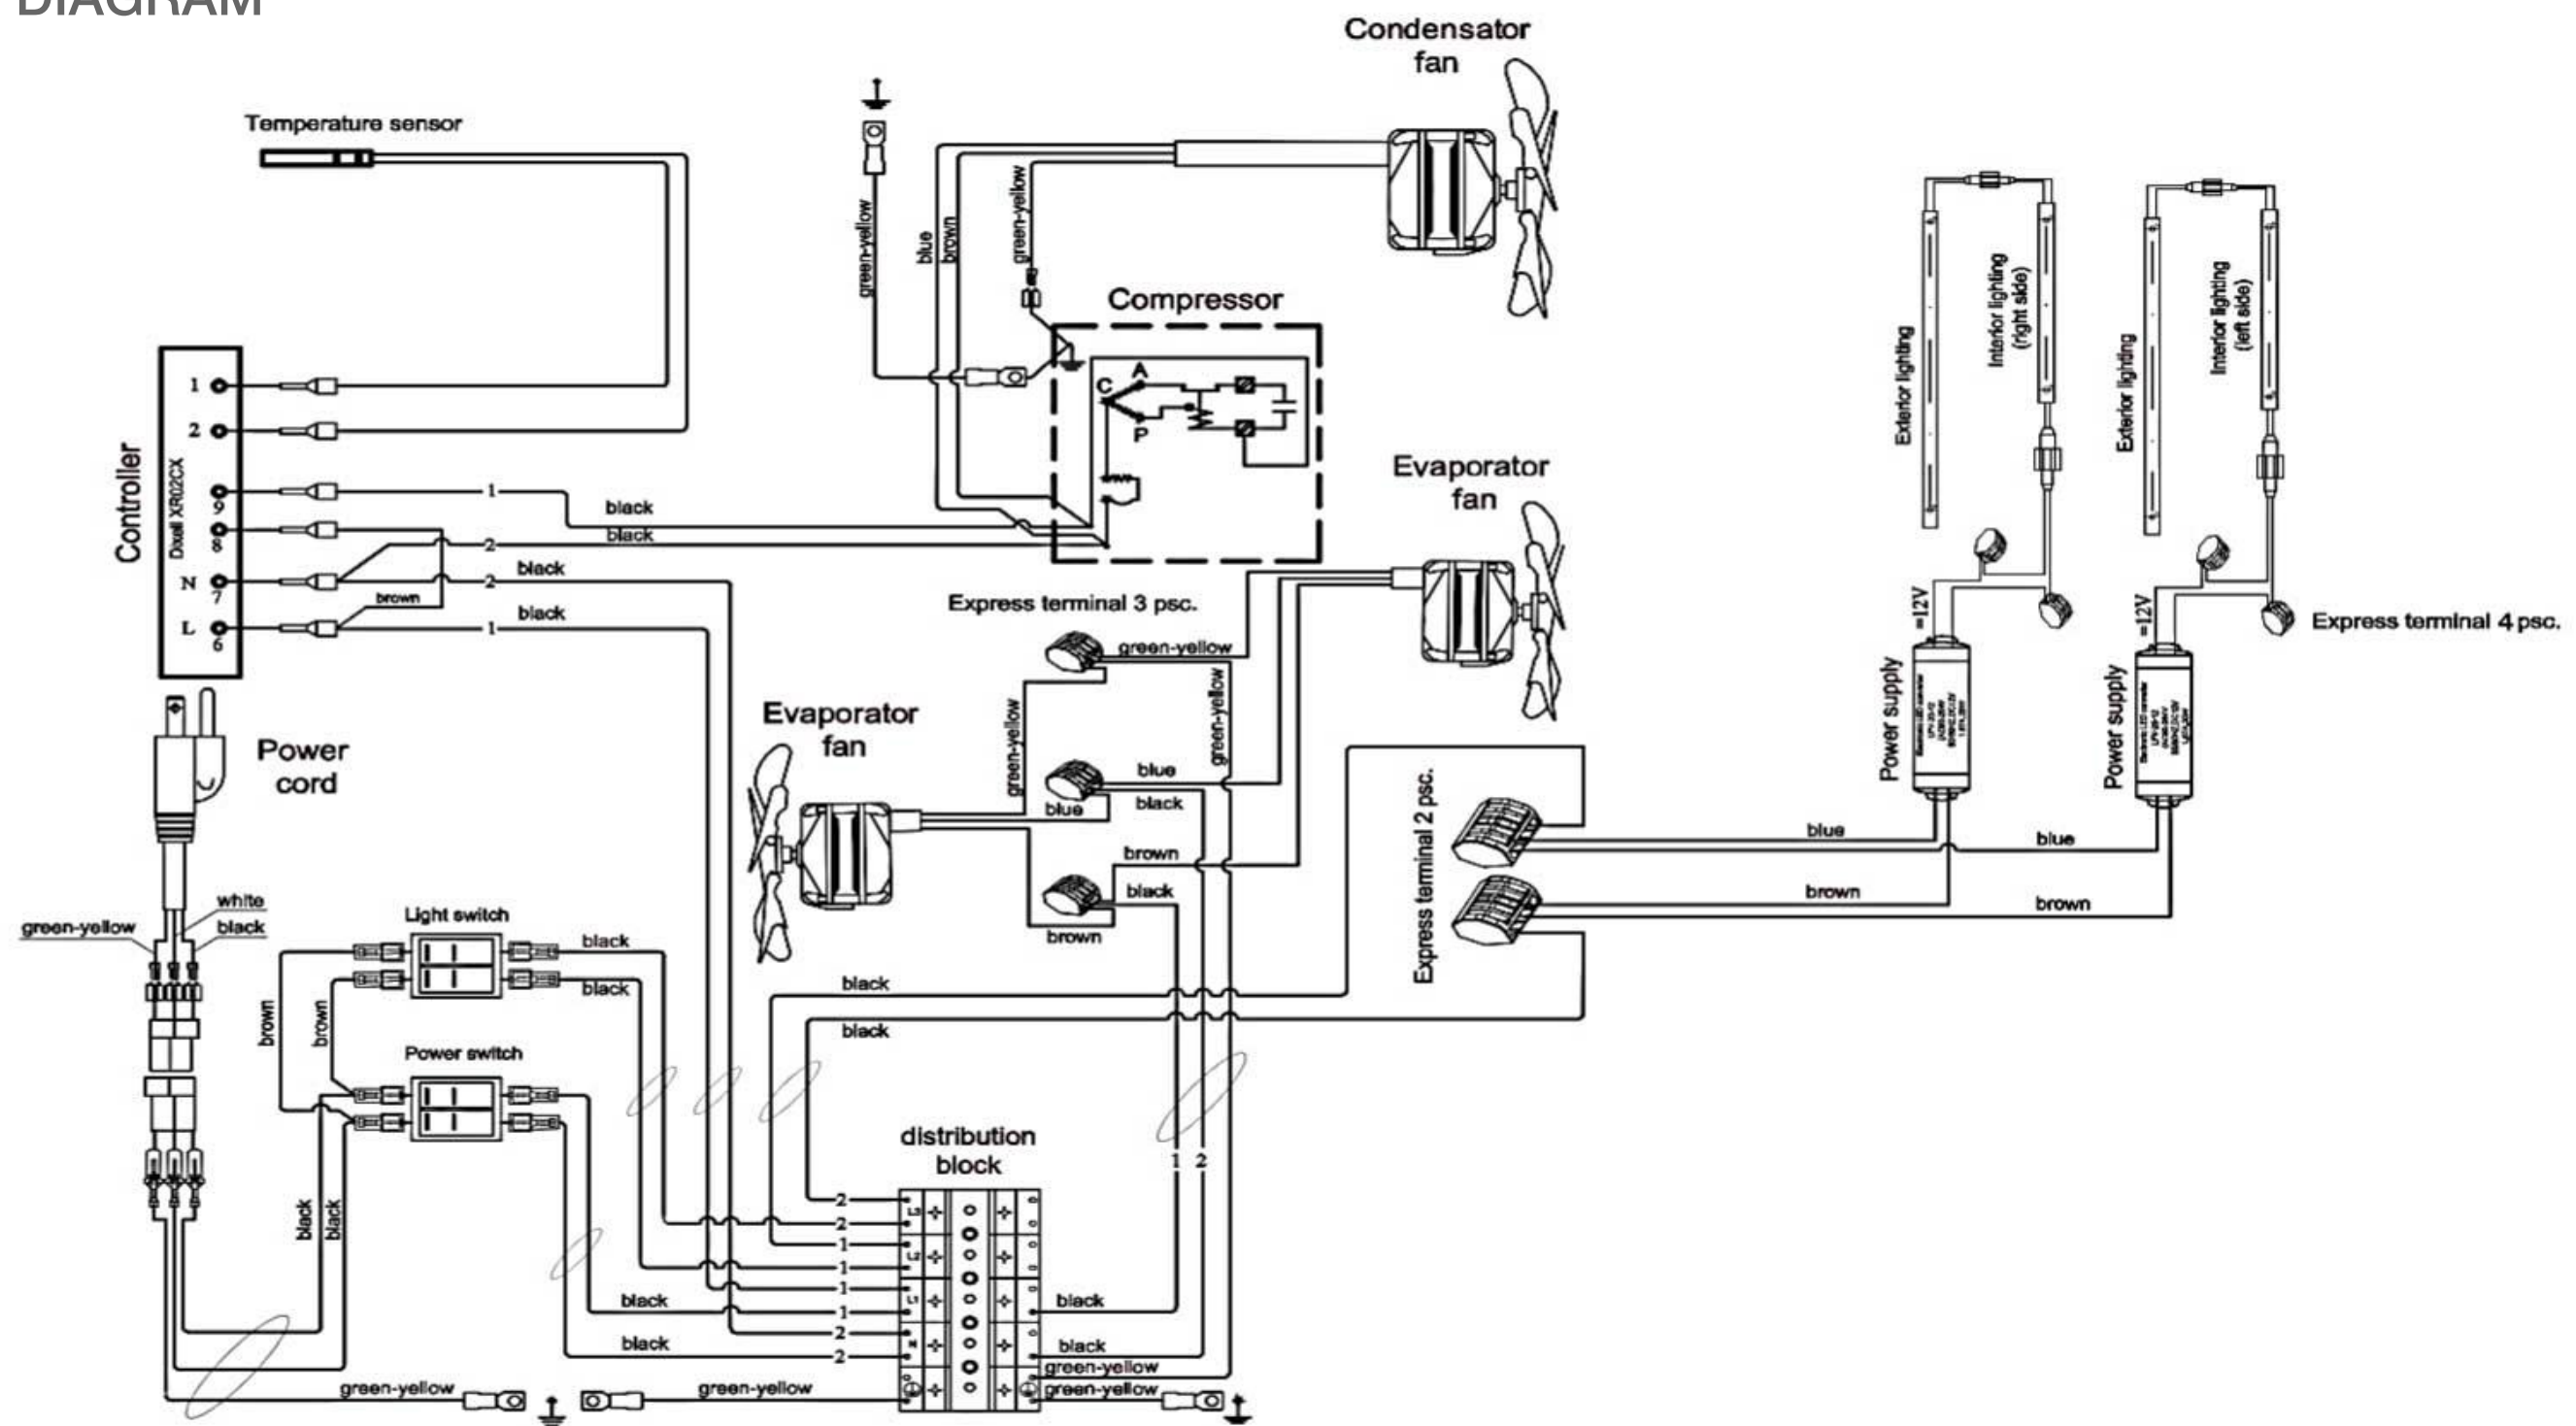

WIRING DIAGRAM

PARTS