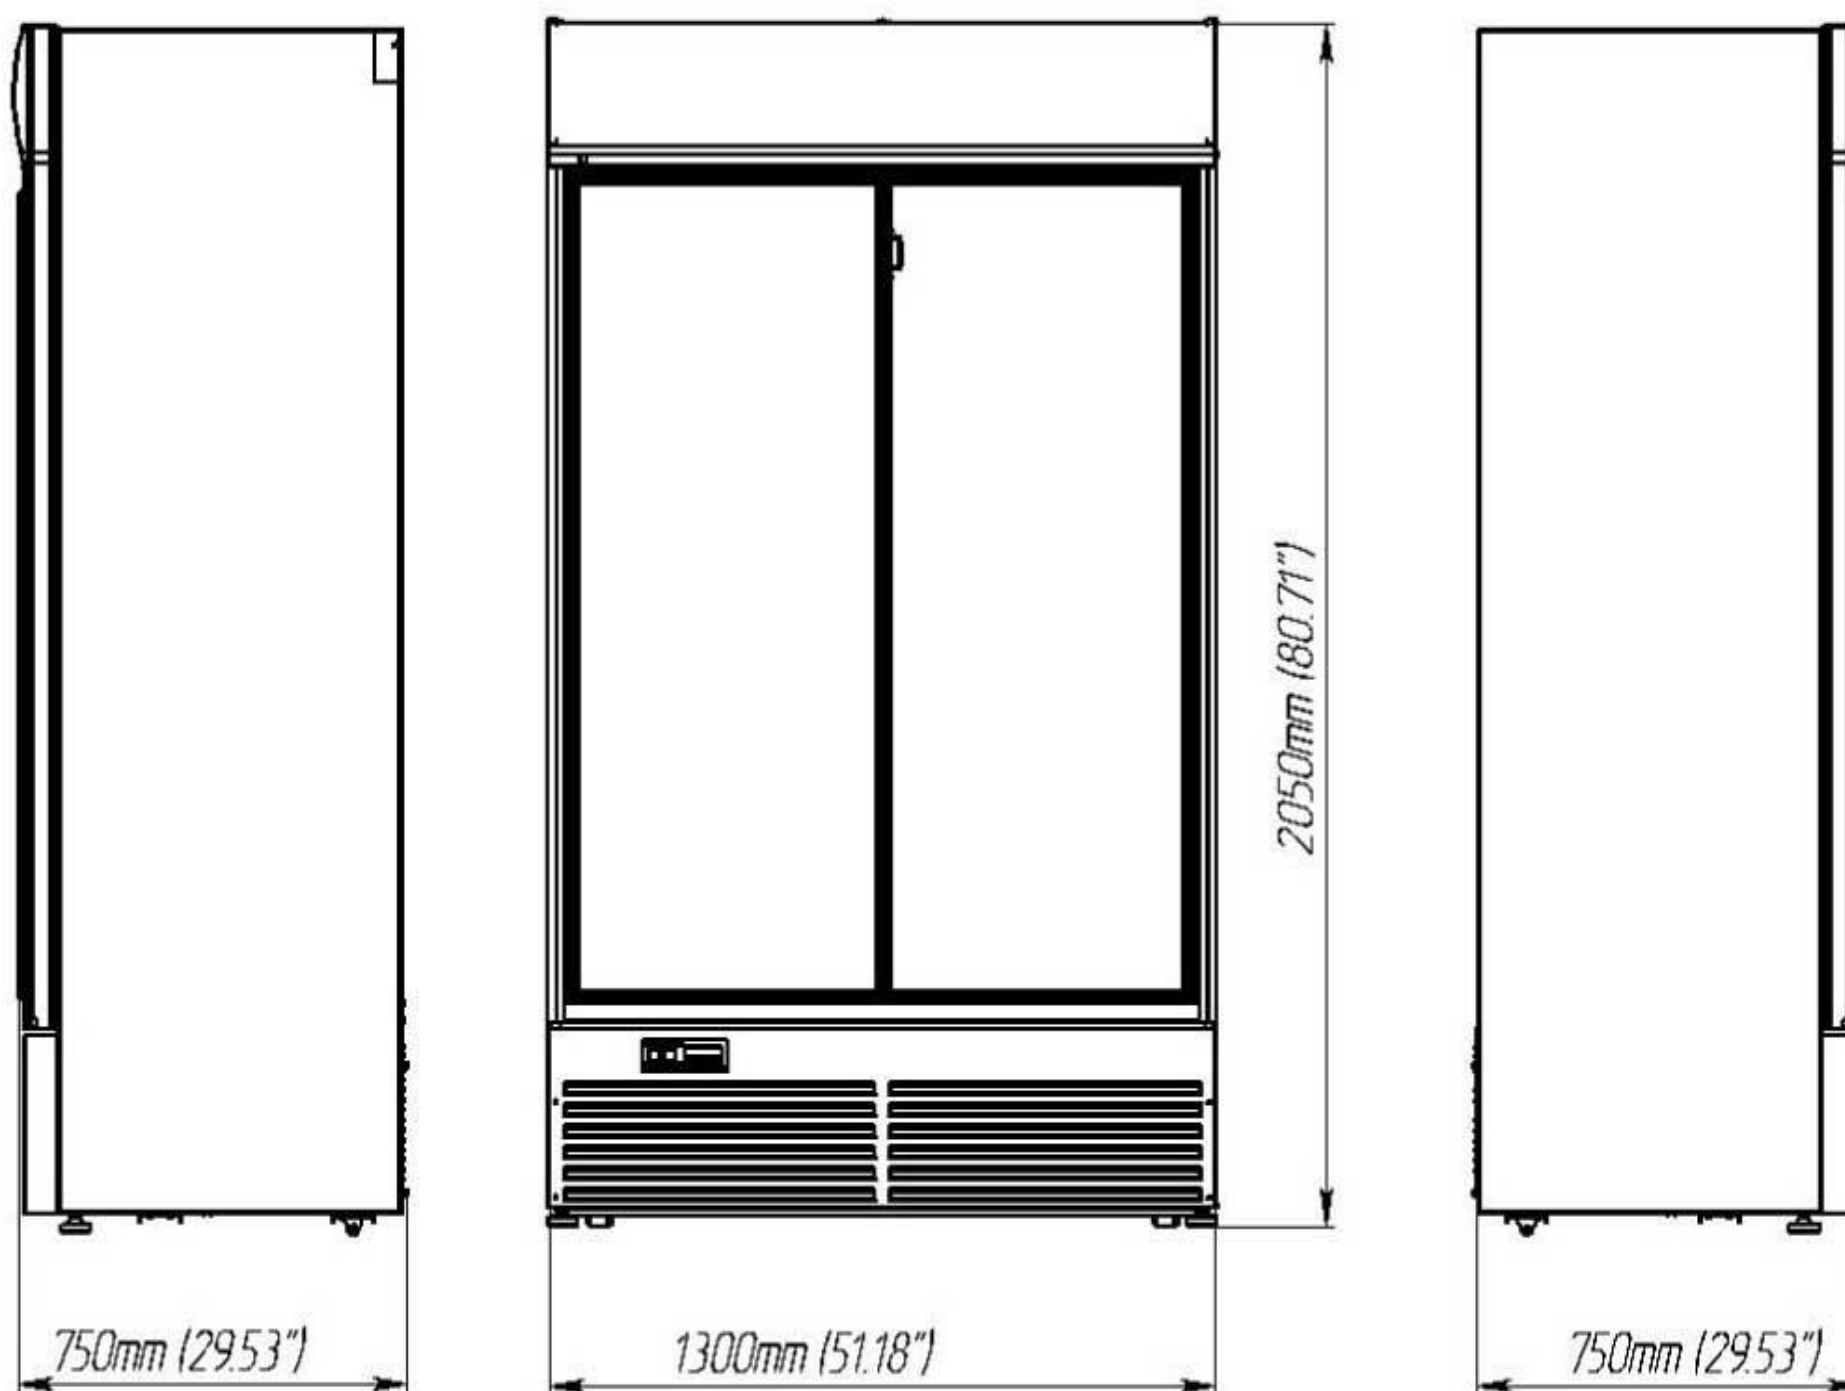

OVERALL DIMENSIONS

CANADA
UBC COOL CANADA INC
1715 MEYERSIDE DRIVE, UNIT 7-9,
MISSISSAUGA, ON, CANADA, L5T1C5
ph.: +1 (905) 629-2597
Toll Free: +1 (866) 995-9965
fax.: +1 (905) 629-2577
Email: info@beer-co.ca

USA
UBC DISTRIBUTION USA INC
65 NORTH CENTRAL DR.
O'FALLON, MO 63366
ph.: +1 (636) 379-2226
Toll Free: +1 (888) 808-9286
fax.: +1 (866) 659-8904
Email: info@beer-co.us

MÉXICO
GRUPO CERVECERO UKRANIANO,
S.A DE C.V. TOKIO 714, PORTALES SUR,
BENITO JUÁREZ CIUDAD DE MÉXICO 03300
Tel: +52 (55) 2624 3458
Cel: +52 1 (55) 48668127
Email: s.reaskos@beer-co.com.mx