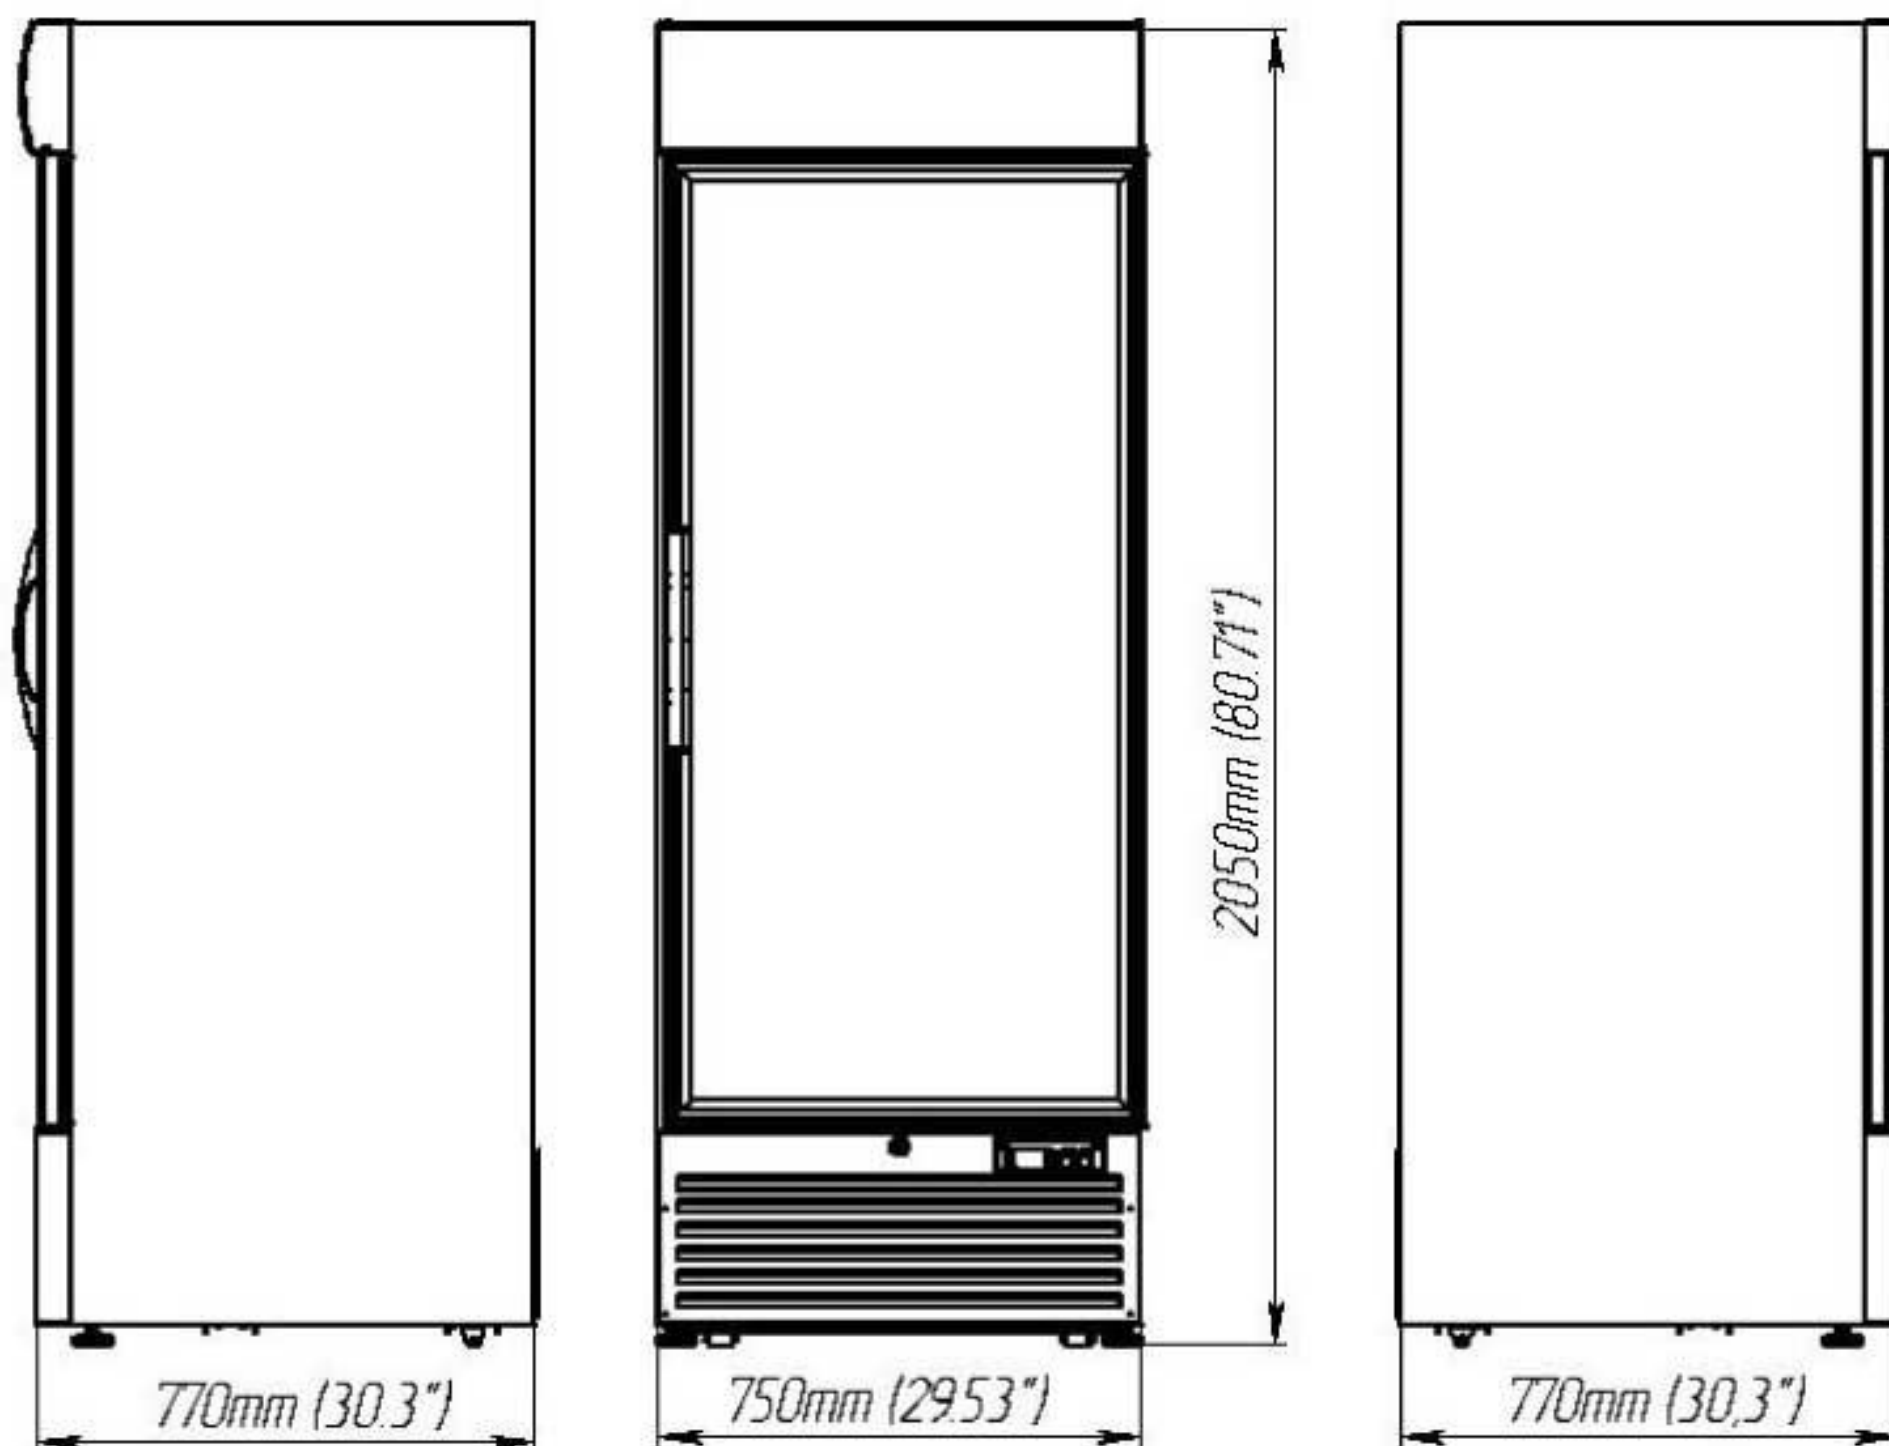

OVERALL DIMENSIONS

CANADA
UBC COOL CANADA INC
1715 MEYERSIDE DRIVE, UNIT 7-9,
MISSISSAUGA, ON, CANADA, L5T1C5
ph.: +1 (905) 629-2597
Toll Free: +1 (866) 995-9965
fax.: +1 (905) 629-2577
Email: info@beer-co.ca

USA
UBC DISTRIBUTION USA INC
65 NORTH CENTRAL DR.
O'FALLON, MO 63366
ph.: +1 (636) 379-2226
Toll Free: +1 (888) 808-9286
fax.: +1 (866) 659-8904
Email: info@beer-co.us

MÉXICO
GRUPO CERVECERO UKRANIANO,
S.A DE C.V. TOKIO 714, PORTALES SUR,
BENITO JUÁREZ CIUDAD DE MÉXICO 03300
Tel: +52 (55) 2624 3458
Cel: +52 1 (55) 48668127
Email: s.reaskos@beer-co.com.mx