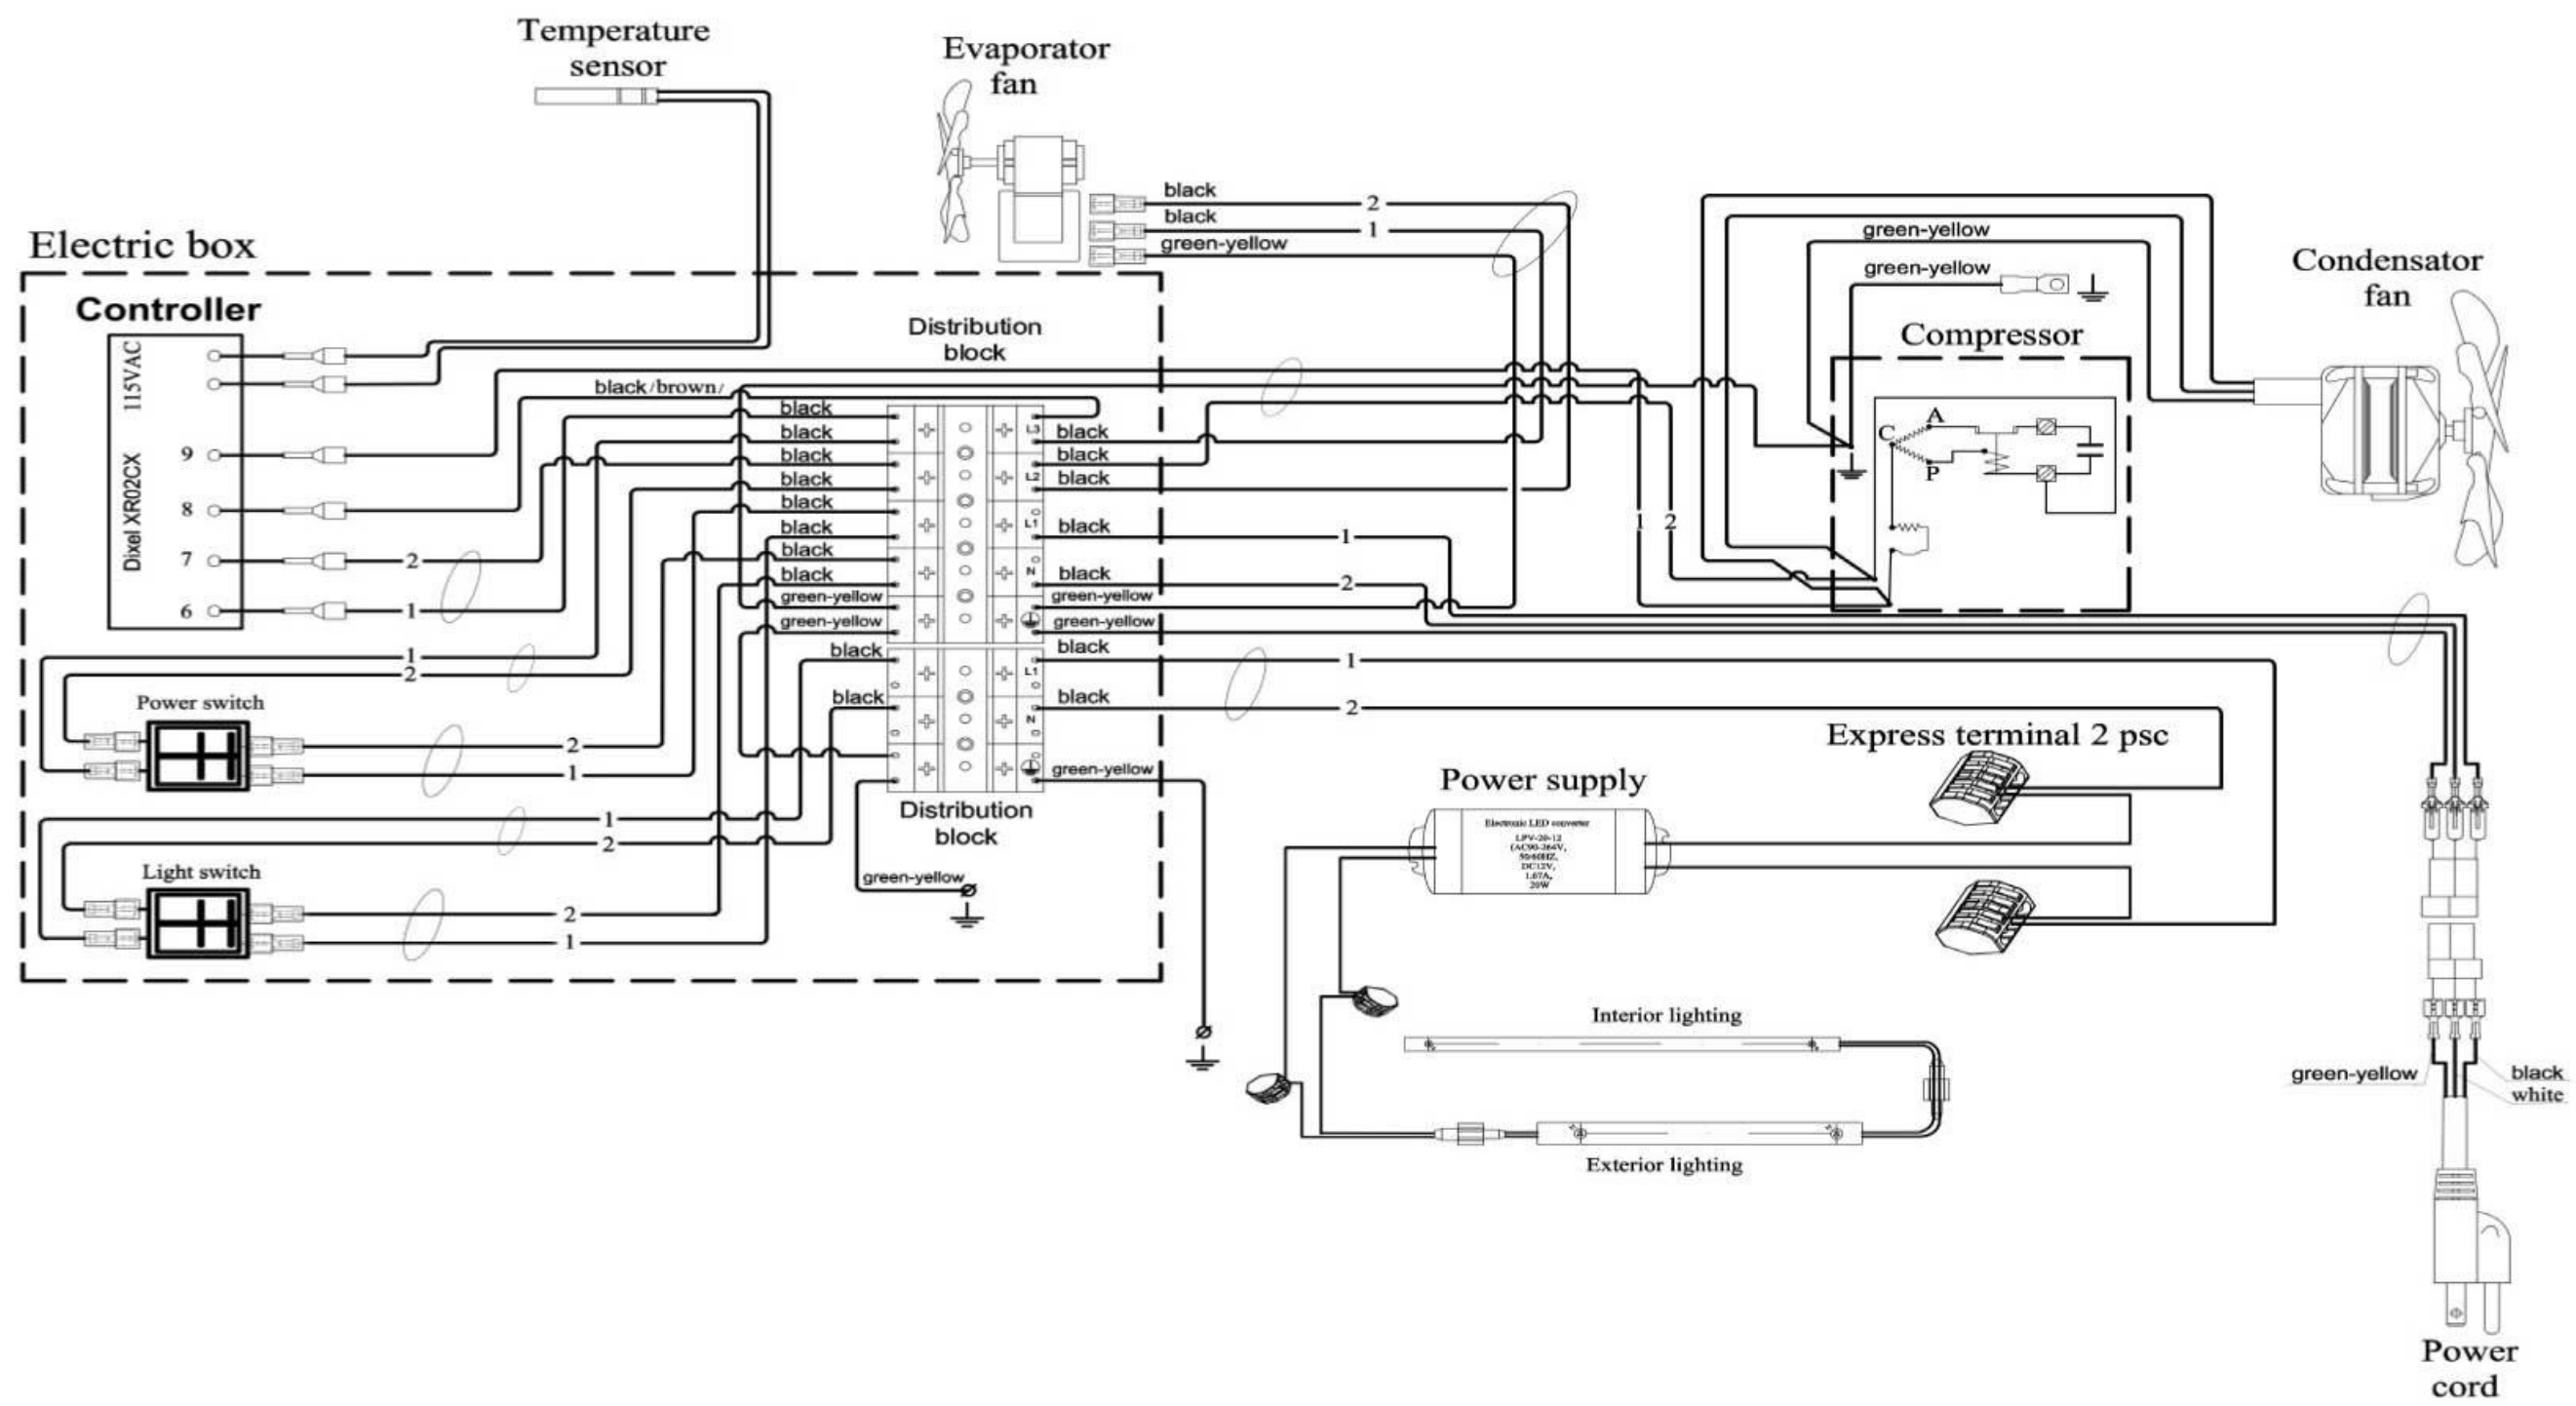

WIRING DIAGRAM

PARTS