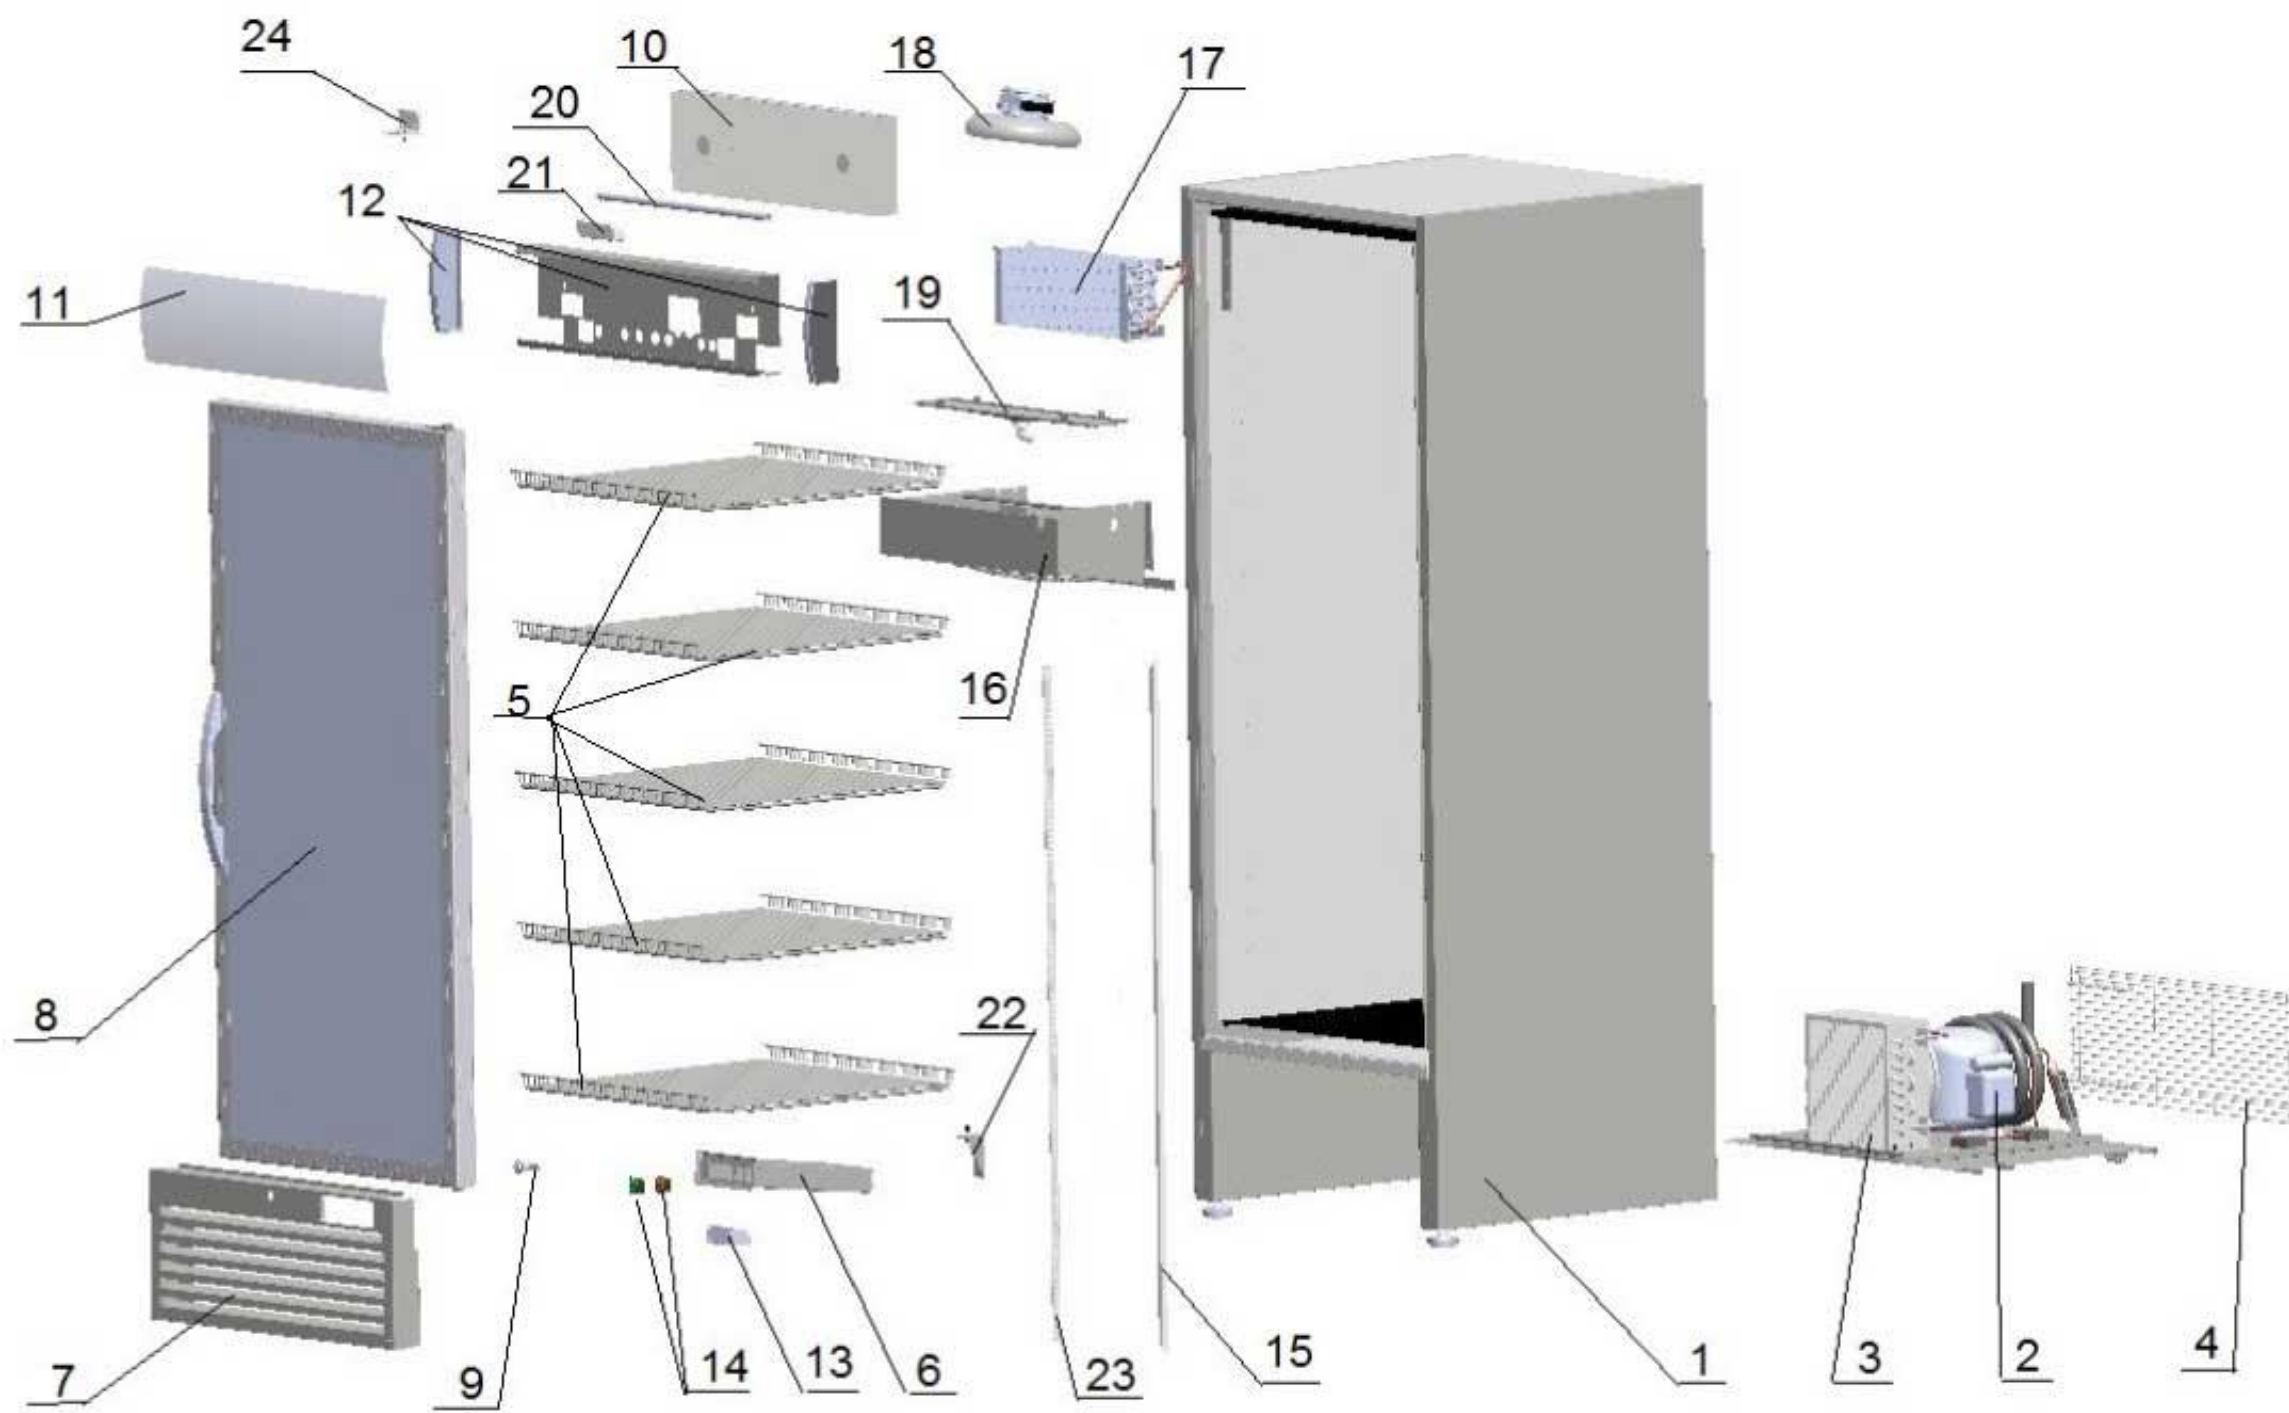

1	Housing	10	Upper insert assembly	19	Evaporator tank
2	Compressor "EMBRACO" NE6210Z, 115V/60Hz	11	Display with logo	20	LED line "KENDY" (21.23"), 250Lm
3	Air condenser «Karyer» STFT – 14221	12	Light box assembly	21	Power Supply LPV-20-12 (AC90-264V50/60HZ,DC12V,1.67A,20W)
4	Protection panel	13	Thermostat «Dixell» XR02CX-4N0F1 (115V/60Hz)	22	Lower hinge assembly
5	Shelf	14	Switch	23	Upper hinge assembly
6	Electric box	15	LED line "KENDY" (54.33", 1200Lm) interior light	24	Racks Shelves
7	Front protective panel	16	Cover fan assembly		
8	Doors assembly	17	Evaporator 3140376		
9	Mechanical lock	18	Fan «EBM» M4Q045-CA-27-04 (115V, 60Hz)