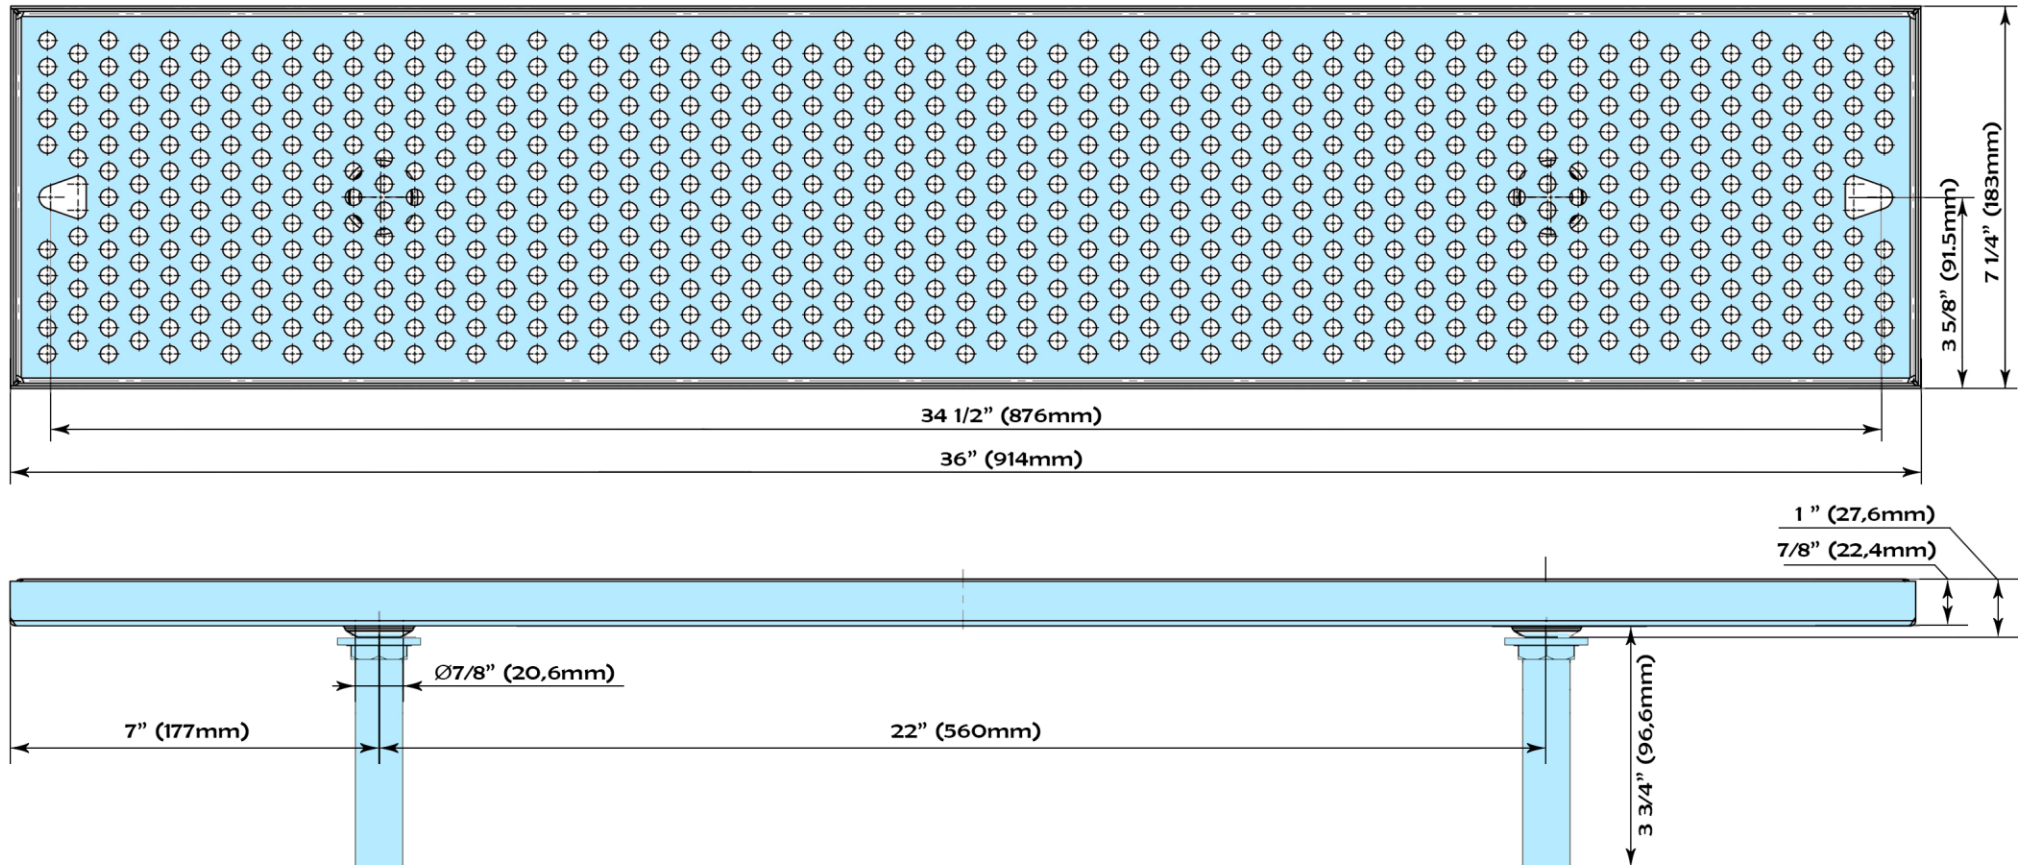

UBC Group USA

65 North Central Dr. O'Fallon, MO 63366, USA
Ph.: (636) 379-2226, Fax: (866) 659-8904
Toll Free: (888) 808-9286
Email: info@beer-co.us
Web: www.beer-co.us

UBC Group Latin America

Tokio 714, Portales Sur, Benito Juárez,
Ciudad de México 03300, Mexico
Ph: +(52) 55 2624 3458
Email: info@beer-co.com.mx
Web: www.beer-co.com.mx

UBC Group Canada

1143 Haultain Court, Mississauga,
ON L4W 2K1, Canada
Ph: (905) 629-2597
Email: info@beer-co.ca
Web: www.beer-co.ca