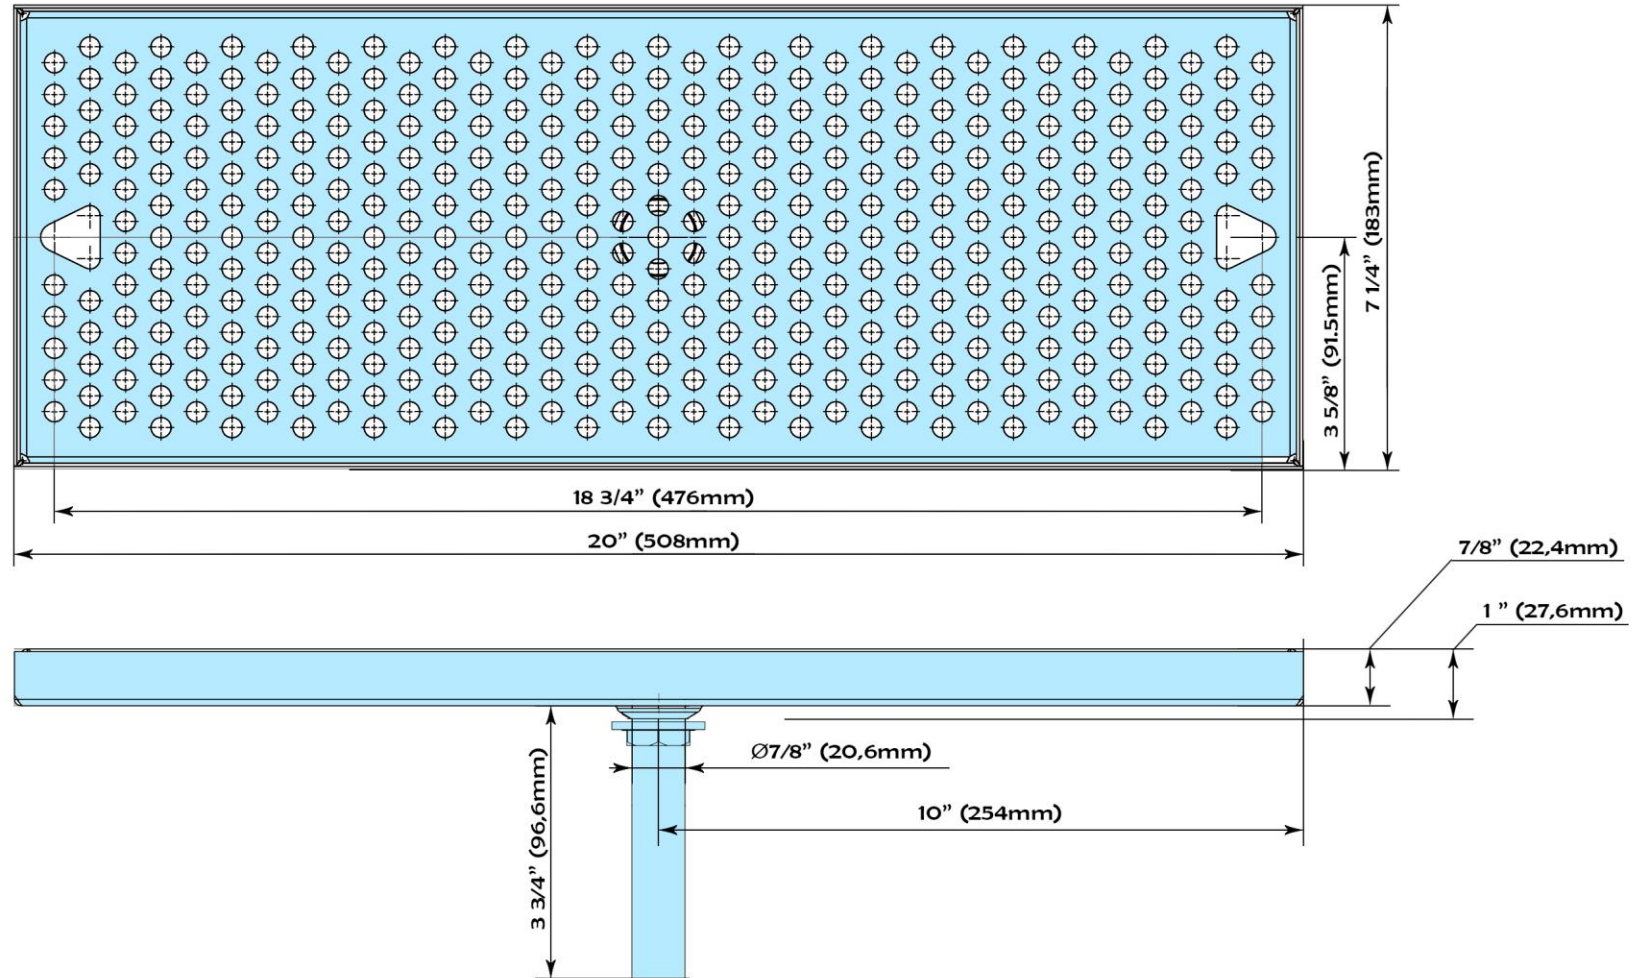

UBC Group USA

65 North Central Dr. O'Fallon, MO 63366, USA
Ph.: (636) 379-2226
Fax: (866) 659-8904
Toll Free: (888) 808-9286
Email: info@beer-co.us
Web: www.beer-co.us

UBC Group Latin America

Tokio 714, Mexico City, Mexico, 03300
Ph: +(52) 55 2624 3458
Email: info@beer-co.com.mx
Web: www.beer-co.com.mx

UBC Group Canada

1715 Meyerside Drive, Unit 7-9,
Mississauga, ON, Canada, L5T1C5
ph.: +1 (905) 629-2597
Toll Free: +1 (866) 995-9965
fax.: +1 (905) 629-2577
Email: info@beer-co.ca