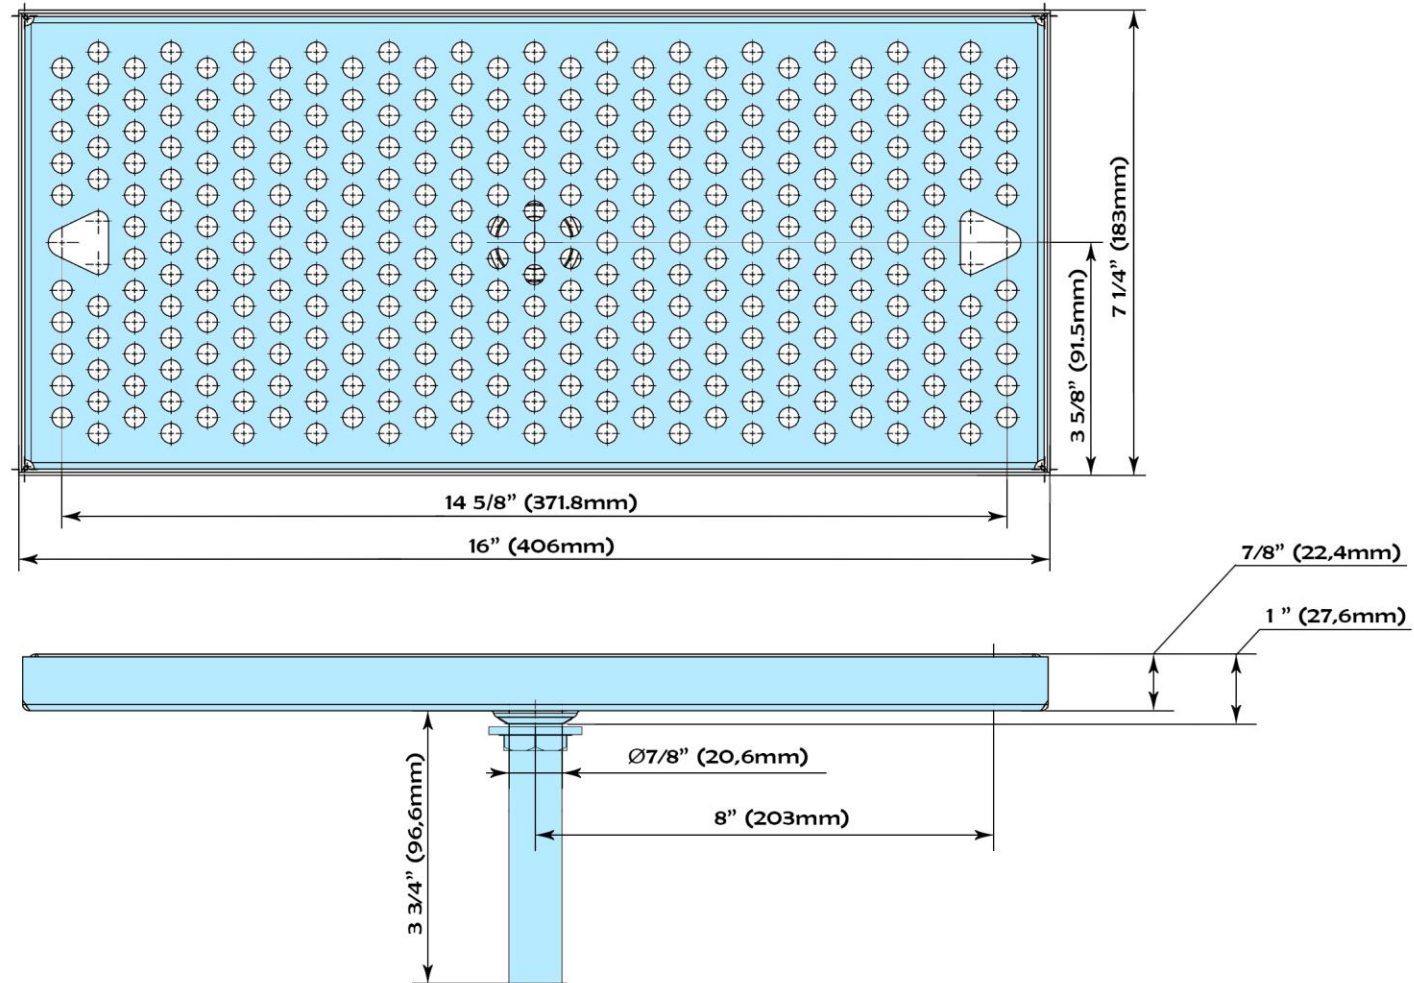

UBC Group USA

65 North Central Dr. O'Fallon, MO 63366, USA
Ph.: (636) 379-2226
Fax: (866) 659-8904
Toll Free: (888) 808-9286
Email: info@beer-co.us
Web: www.beer-co.us

UBC Group Latin America

Tokio 714, Mexico City, Mexico, 03300
Ph: +(52) 55 2624 3458
Email: info@beer-co.com.mx
Web: www.beer-co.com.mx

UBC Group Canada

1715 Meyerside Drive, Unit 7-9,
Mississauga, ON, Canada, L5T1C5
ph.: +1 (905) 629-2597
Toll Free: +1 (866) 995-9965
fax.: +1 (905) 629-2577
Email: info@beer-co.ca