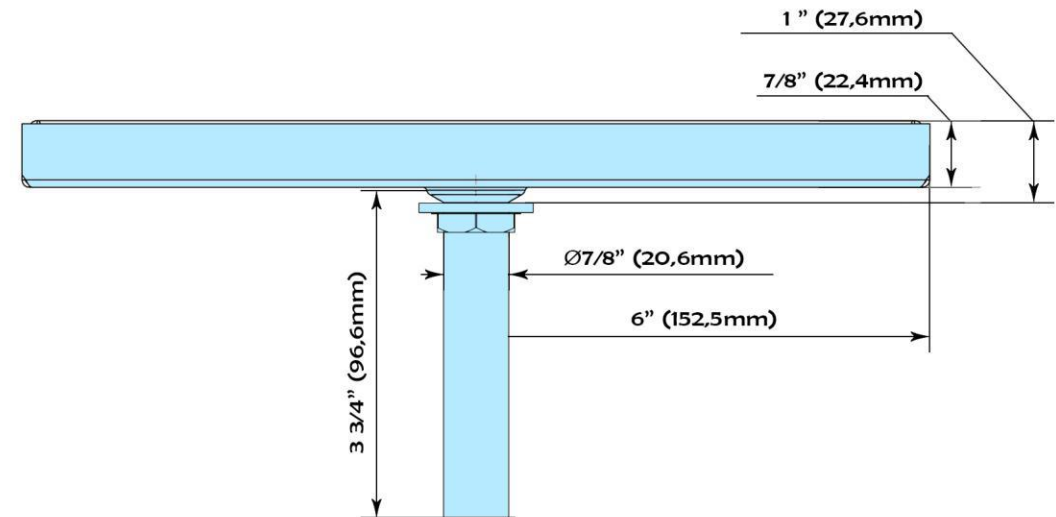

UBC Group USA

65 North Central Dr. O'Fallon, MO 63366, USA
Ph.: (636) 379-2226
Fax: (866) 659-8904
Toll Free: (888) 808-9286
Email: info@beer-co.us
Web: www.beer-co.us

UBC Group Latin America

Tokio 714 , Mexico City, Mexico, 03300
Ph: +(52) 55 2624 3458
Email: info@beer-co.com.mx
Web: www.beer-co.com.mx

UBC Group Canada

1715 Meyerside Drive, Unit 7-9,
Mississauga, ON, Canada, L5T1C5
ph.: +1 (905) 629-2597
Toll Free: +1 (866) 995-9965
fax.: +1 (905) 629-2577
Email: info@beer-co.ca