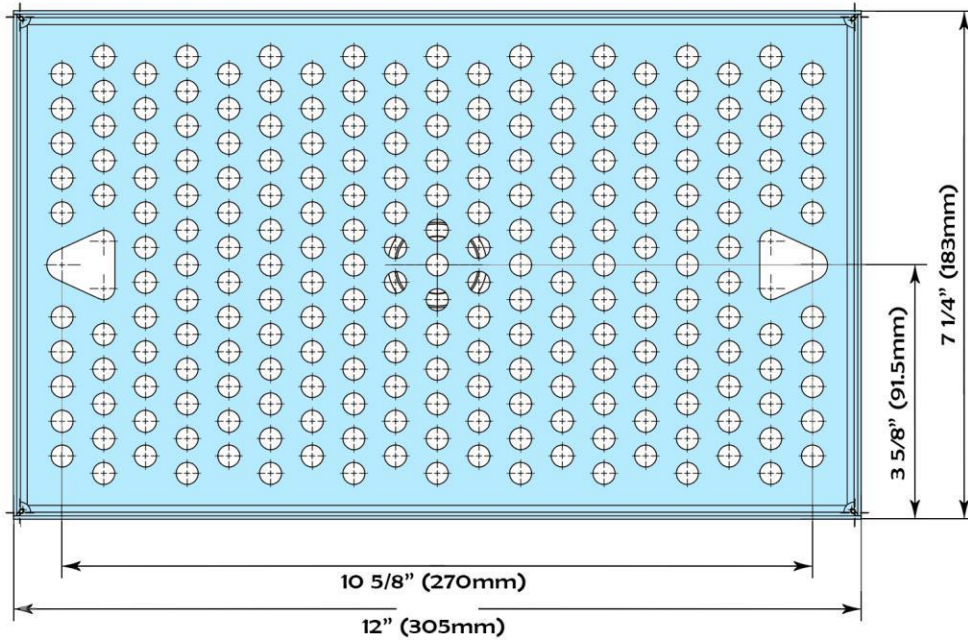

UBC Group USA

65 North Central Dr. O'Fallon, MO 63366, USA
Ph.: (636) 379-2226
Fax: (866) 659-8904
Toll Free: (888) 808-9286
Email: info@beer-co.us
Web: www.beer-co.us

UBC Group Latin America

Tokio 714 , Mexico City, Mexico, 03300
Ph: +(52) 55 2624 3458
Email: info@beer-co.com.mx
Web: www.beer-co.com.mx

UBC Group Canada

1715 Meyerside Drive, Unit 7-9,
Mississauga, ON, Canada, L5T1C5
ph.: +1 (905) 629-2597
Toll Free: +1 (866) 995-9965
fax.: +1 (905) 629-2577
Email: info@beer-co.ca