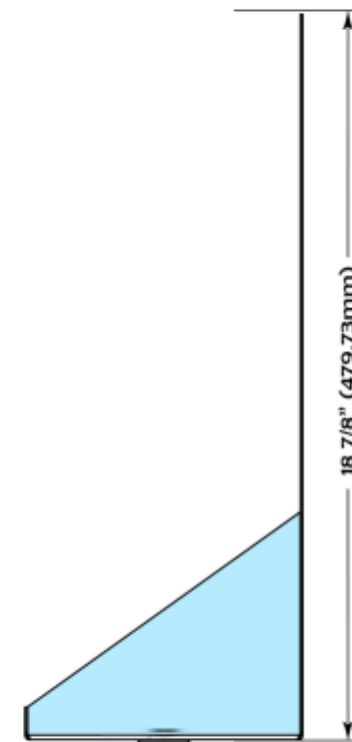

DTUWM48SCR

Wall Mount Growler Drip Tray

UBC Group USA

65 North Central Dr. O'Fallon, MO 63366, USA
Ph.: (636) 379-2226, Fax: (866) 659-8904
Toll Free: (888) 808-9286
Email: info@beer-co.us
Web: www.beer-co.us

UBC Group Latin America

Tokio 714, Portales Sur, Benito Juárez,
Ciudad de México 03300, Mexico
Ph: +(52) 55 2624 3458
Email: info@beer-co.com.mx
Web: www.beer-co.com.mx

UBC Cool Canada INC

1715 Meyerside Drive, UNIT 7-9,
Mississauga, ON, L5T 1C5, Canada,
Ph: (905) 629-2597
Email: info@beer-co.ca
Web: www.beer-co.ca