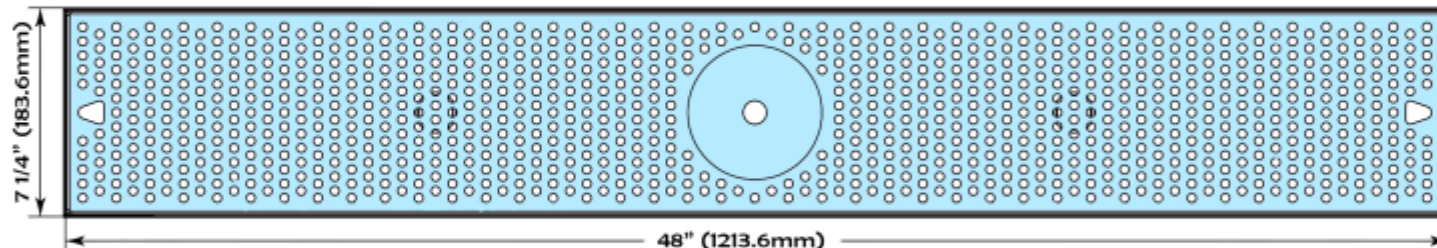

DTUWM48SCR

Wall Mount Growler Drip Tray

UBC Group USA

65 North Central Dr. O'Fallon, MO 63366, USA
Ph.: (636) 379-2226, Fax: (866) 659-8904
Toll Free: (888) 808-9286
Email: info@beer-co.us
Web: www.beer-co.us

UBC Group Latin America

Tokio 714, Portales Sur, Benito Juárez,
Ciudad de México 03300, Mexico
Ph: +(52) 55 2624 3458
Email: info@beer-co.com.mx
Web: www.beer-co.com.mx

UBC Cool Canada INC

1715 Meyerside Drive, UNIT 7-9,
Mississauga, ON, L5T 1C5, Canada,
Ph: (905) 629-2597
Email: info@beer-co.ca
Web: www.beer-co.ca