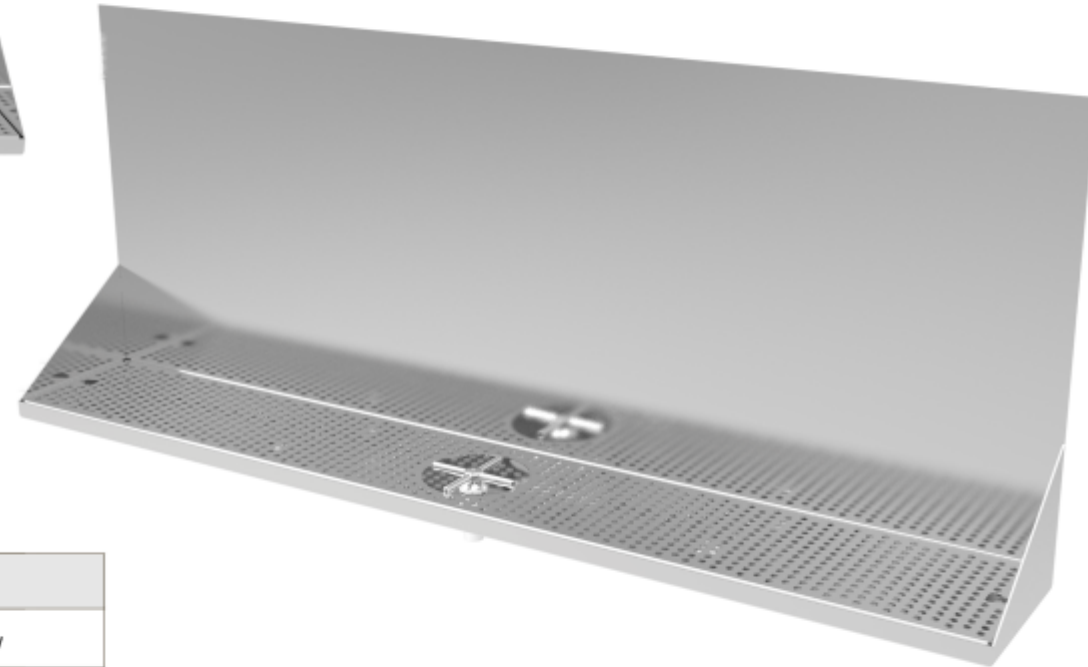

# DTUWM48SCR

## Wall Mount Growler Drip Tray

Part Number	Dimensions	Driptray
DTUWM48SCR	48" x 7.1/4" x 18 7/8 "	304 Stainless Steel driptray