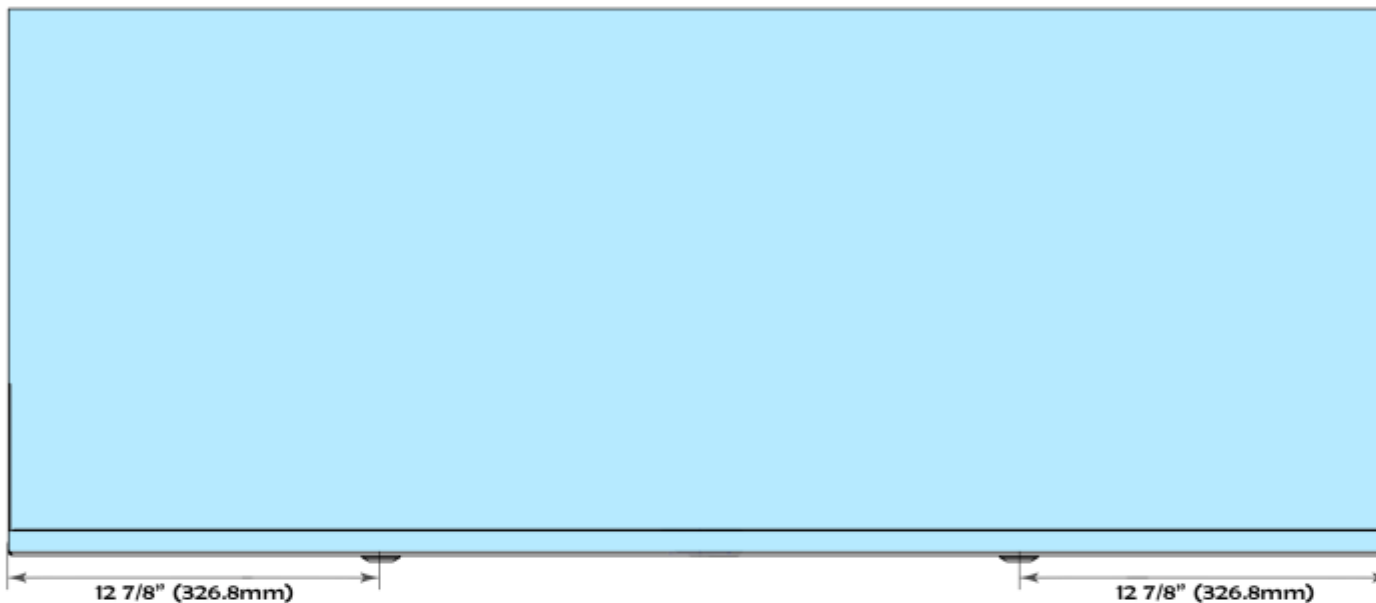

DTUWM48SCR

Wall Mount Growler Drip Tray

UBC Group USA

65 North Central Dr. O'Fallon, MO 63366, USA
Ph.: (636) 379-2226, Fax: (866) 659-8904
Toll Free: (888) 808-9286
Email: info@beer-co.us
Web: www.beer-co.us

UBC Group Latin America

Tokio 714, Portales Sur, Benito Juárez,
Ciudad de México 03300, Mexico
Ph: +(52) 55 2624 3458
Email: info@beer-co.com.mx
Web: www.beer-co.com.mx

UBC Cool Canada INC

1715 Meyerside Drive, UNIT 7-9,
Mississauga, ON, L5T 1C5, Canada,
Ph: (905) 629-2597
Email: info@beer-co.ca
Web: www.beer-co.ca