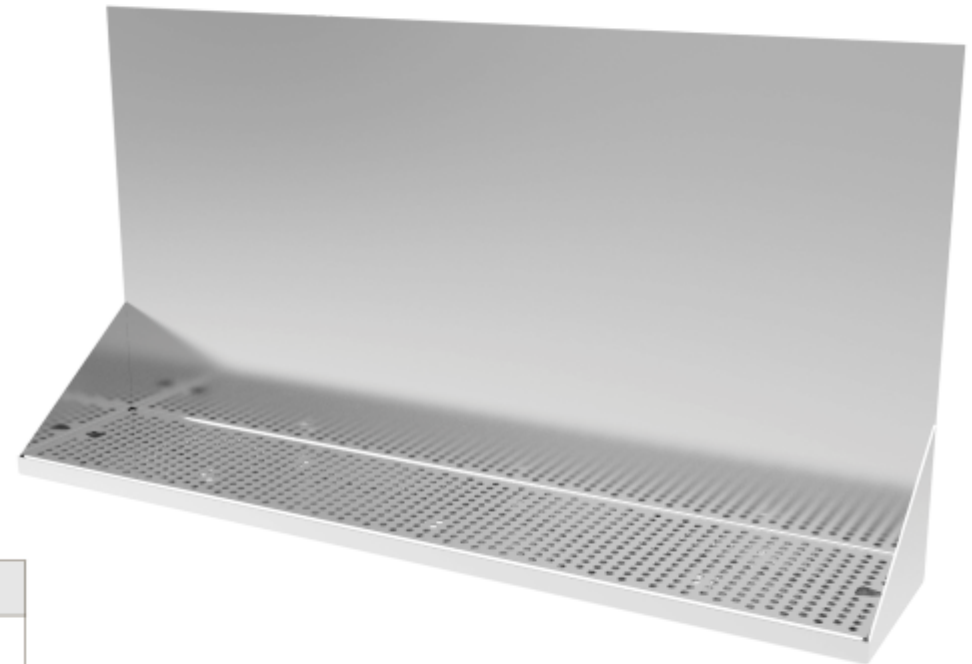

DTUWM36SS

Wall Mount Growler Drip Tray

Part Number	Dimensions	Driptray
DTUWM36SS	36" x 7.1/4" x 18 7/8 "	304 Stainless Steel driptray

UBC Group USA

65 North Central Dr. O'Fallon, MO 63366, USA
Ph.: (636) 379-2226, Fax: (866) 659-8904
Toll Free: (888) 808-9286
Email: info@beer-co.us
Web: www.beer-co.us