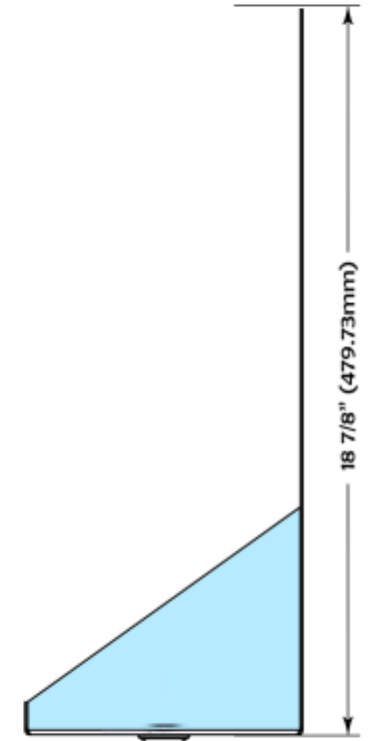

DTUWM48SS

Wall Mount Growler Drip Tray

UBC Group USA

65 North Central Dr. O'Fallon, MO 63366, USA
Ph.: (636) 379-2226, Fax: (866) 659-8904
Toll Free: (888) 808-9286
Email: info@beer-co.us
Web: www.beer-co.us

UBC Group Latin America

Tokio 714, Portales Sur, Benito Juárez,
Ciudad de México 03300, Mexico
Ph: +(52) 55 2624 3458
Email: info@beer-co.com.mx
Web: www.beer-co.com.mx

UBC Cool Canada INC

1715 Meyerside Drive, UNIT 7-9,
Mississauga, ON, L5T 1C5, Canada
Ph: (905) 629-2597
Email: info@beer-co.ca
Web: www.beer-co.ca