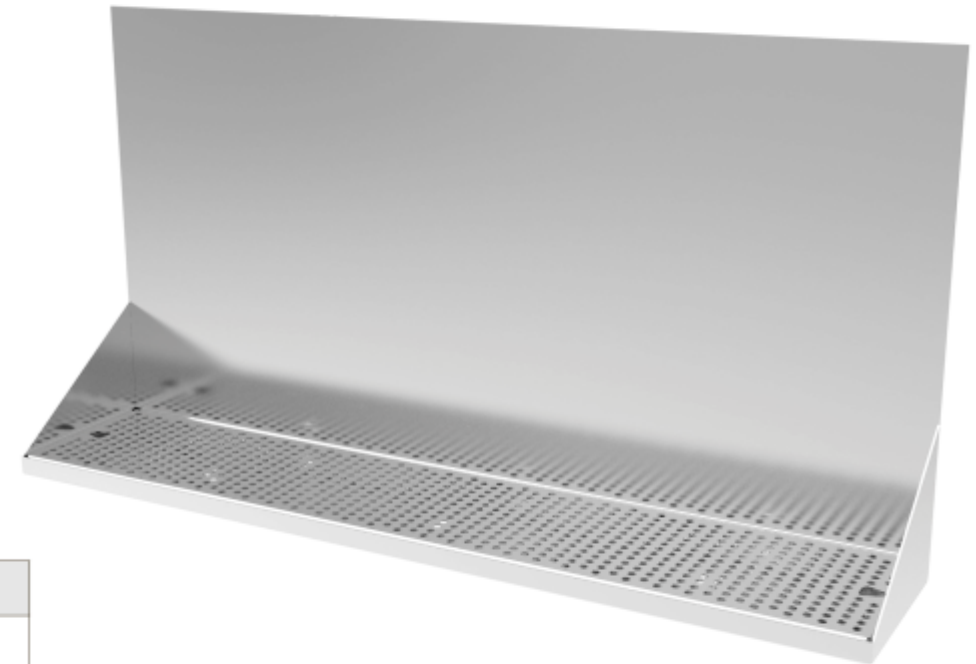

DTUWM36SS

Wall Mount Growler Drip Tray

Part Number	Dimensions	Driptray
DTUWM36SS	36" x 7.1/4" x 18 7/8 "	304 Stainless Steel driptray

UBC Group USA

65 North Central Dr. O'Fallon, MO 63366, USA
Ph.: (636) 379-2226, Fax: (866) 659-8904
Toll Free: (888) 808-9286
Email: info@beer-co.us
Web: www.beer-co.us