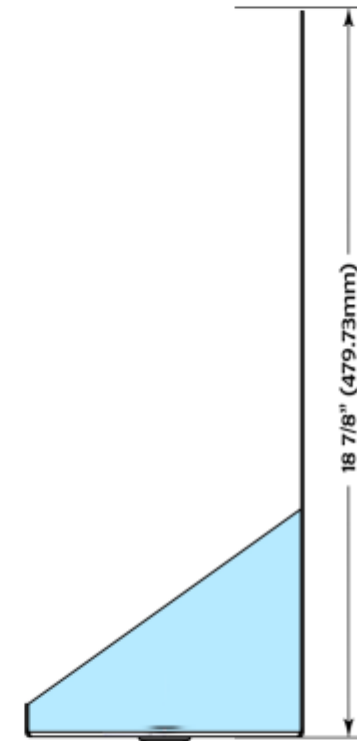

DTUWM36SS

Wall Mount Growler Drip Tray

UBC Group USA

65 North Central Dr. O'Fallon, MO 63366, USA
Ph.: (636) 379-2226, Fax: (866) 659-8904
Toll Free: (888) 808-9286
Email: info@beer-co.us
Web: www.beer-co.us

UBC Group Latin America

Tokio 714, Portales Sur, Benito Juárez,
Ciudad de México 03300, Mexico
Ph: +(52) 55 2624 3458
Email: info@beer-co.com.mx
Web: www.beer-co.com.mx

UBC Cool Canada INC

1715 Meyerside Drive, UNIT 7-9,
Mississauga, ON, L5T 1C5, Canada,
Ph: (905) 629-2597
Email: info@beer-co.ca
Web: www.beer-co.ca