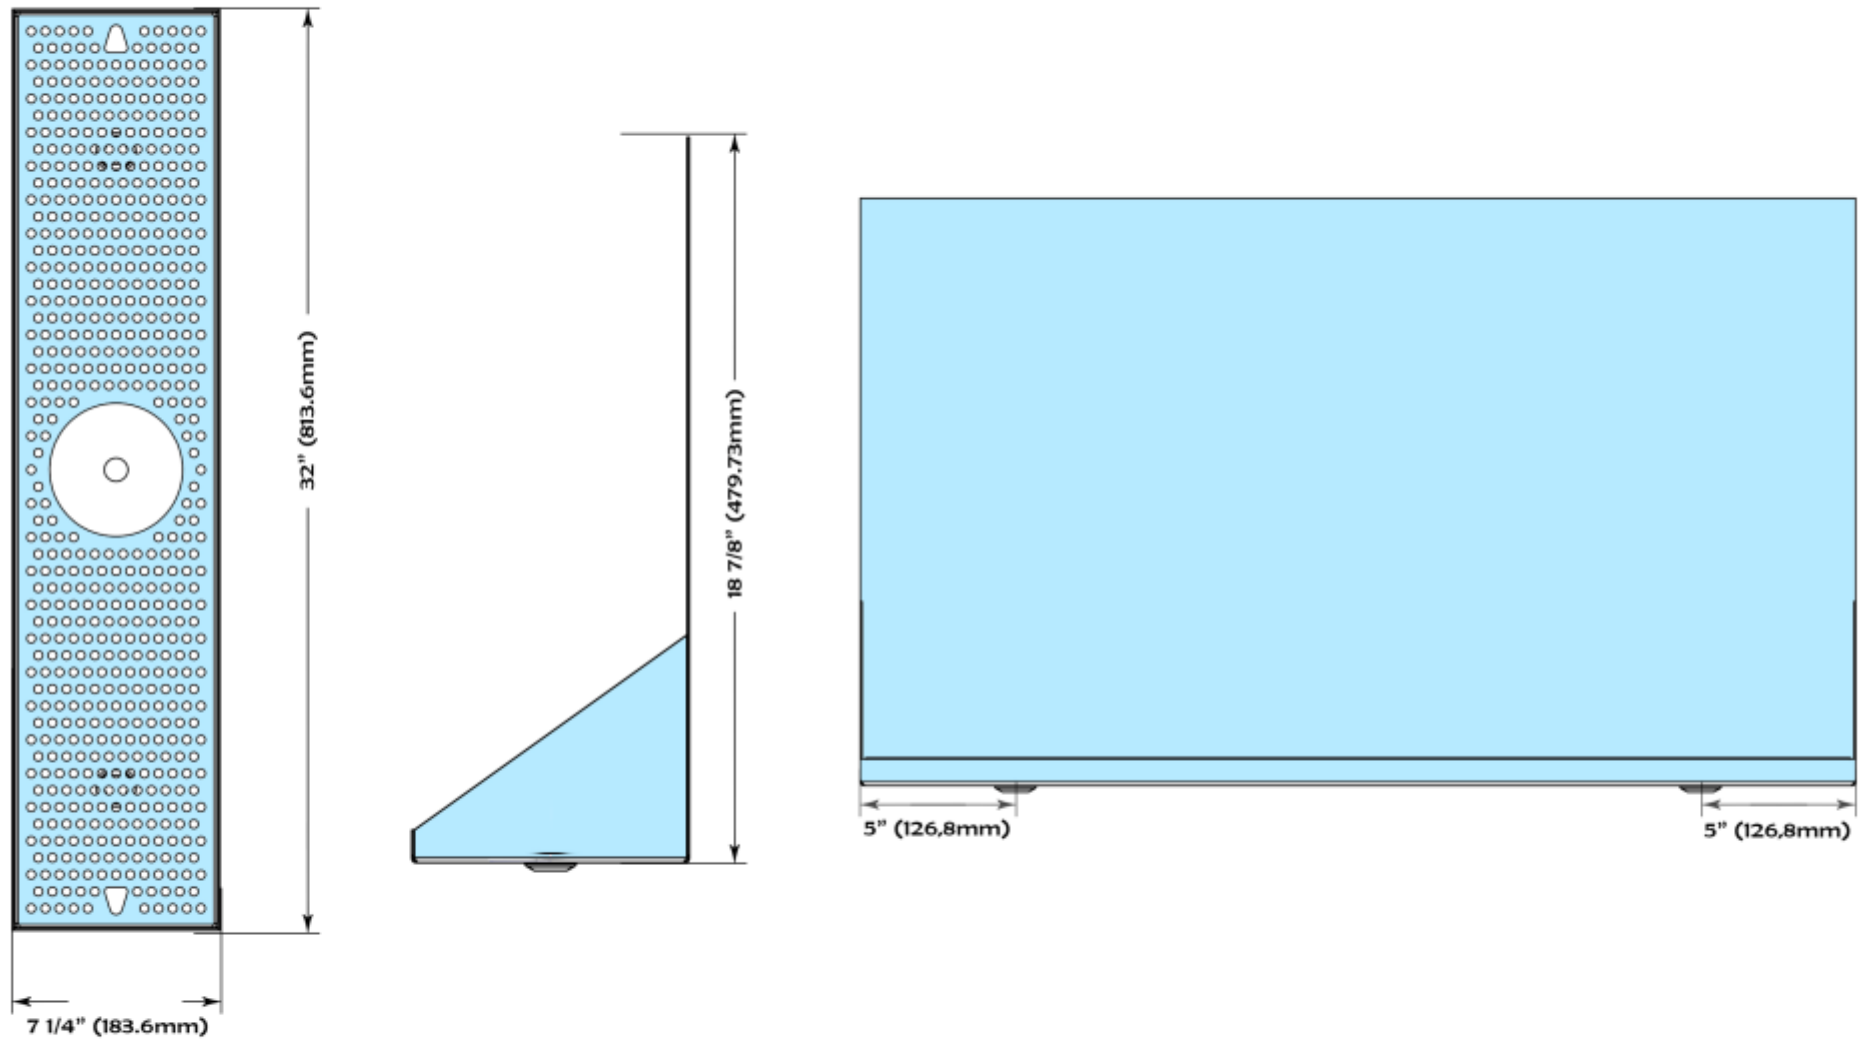

DTUWM32SCR

Wall Mount Growler Drip Tray

UBC Group USA

65 North Central Dr. O'Fallon, MO 63366, USA
Ph.: (636) 379-2226, Fax: (866) 659-8904
Toll Free: (888) 808-9286
Email: info@beer-co.us
Web: www.beer-co.us

UBC Group Latin America

Tokio 714, Portales Sur, Benito Juárez,
Ciudad de México 03300, Mexico
Ph: +(52) 55 2624 3458
Email: info@beer-co.com.mx
Web: www.beer-co.com.mx

UBC Cool Canada INC

1715 Meyerside Drive, UNIT 7-9,
Mississauga, ON, L5T 1C5, Canada,
Ph: (905) 629-2597
Email: info@beer-co.ca
Web: www.beer-co.ca