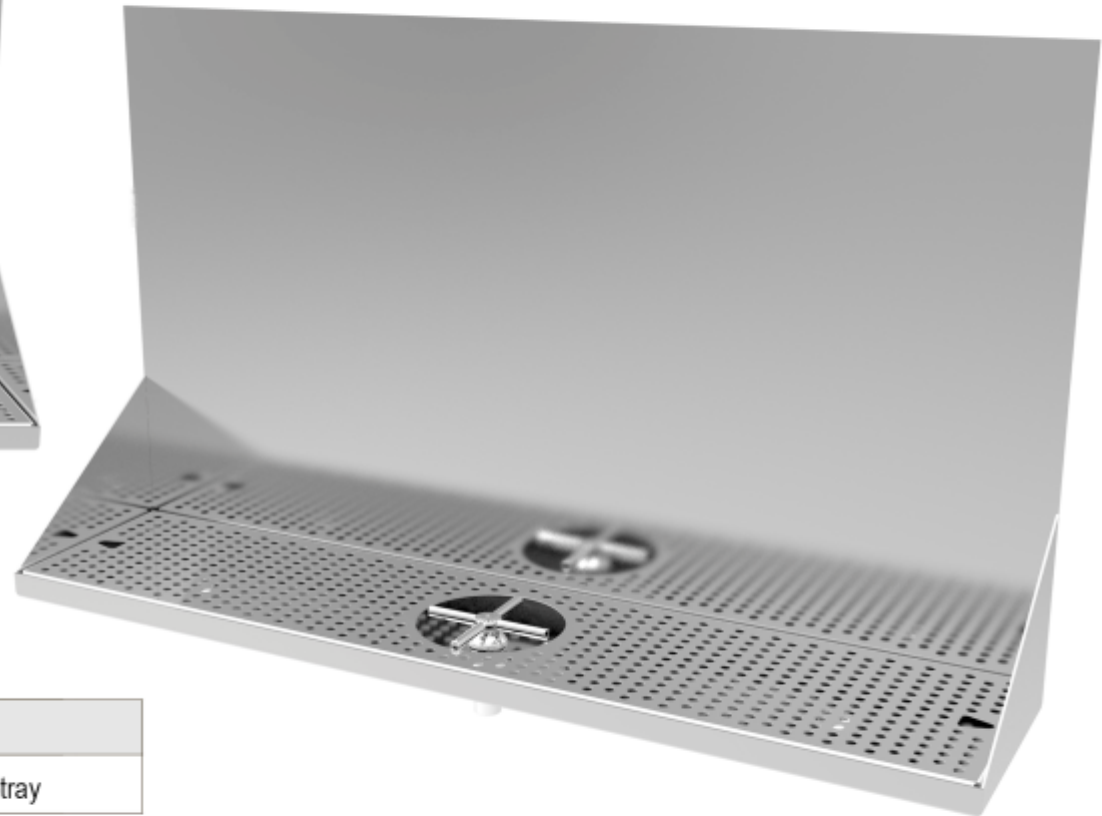

DTUWM32SCR

Wall Mount Growler Drip Tray

Part Number	Dimensions	Driptray
DTUWM32SCR	32" x 7.1/4" x 18 7/8 "	304 Stainless Steel driptray

UBC Group USA

65 North Central Dr. O'Fallon, MO 63366, USA
Ph.: (636) 379-2226, Fax: (866) 659-8904
Toll Free: (888) 808-9286
Email: info@beer-co.us
Web: www.beer-co.us