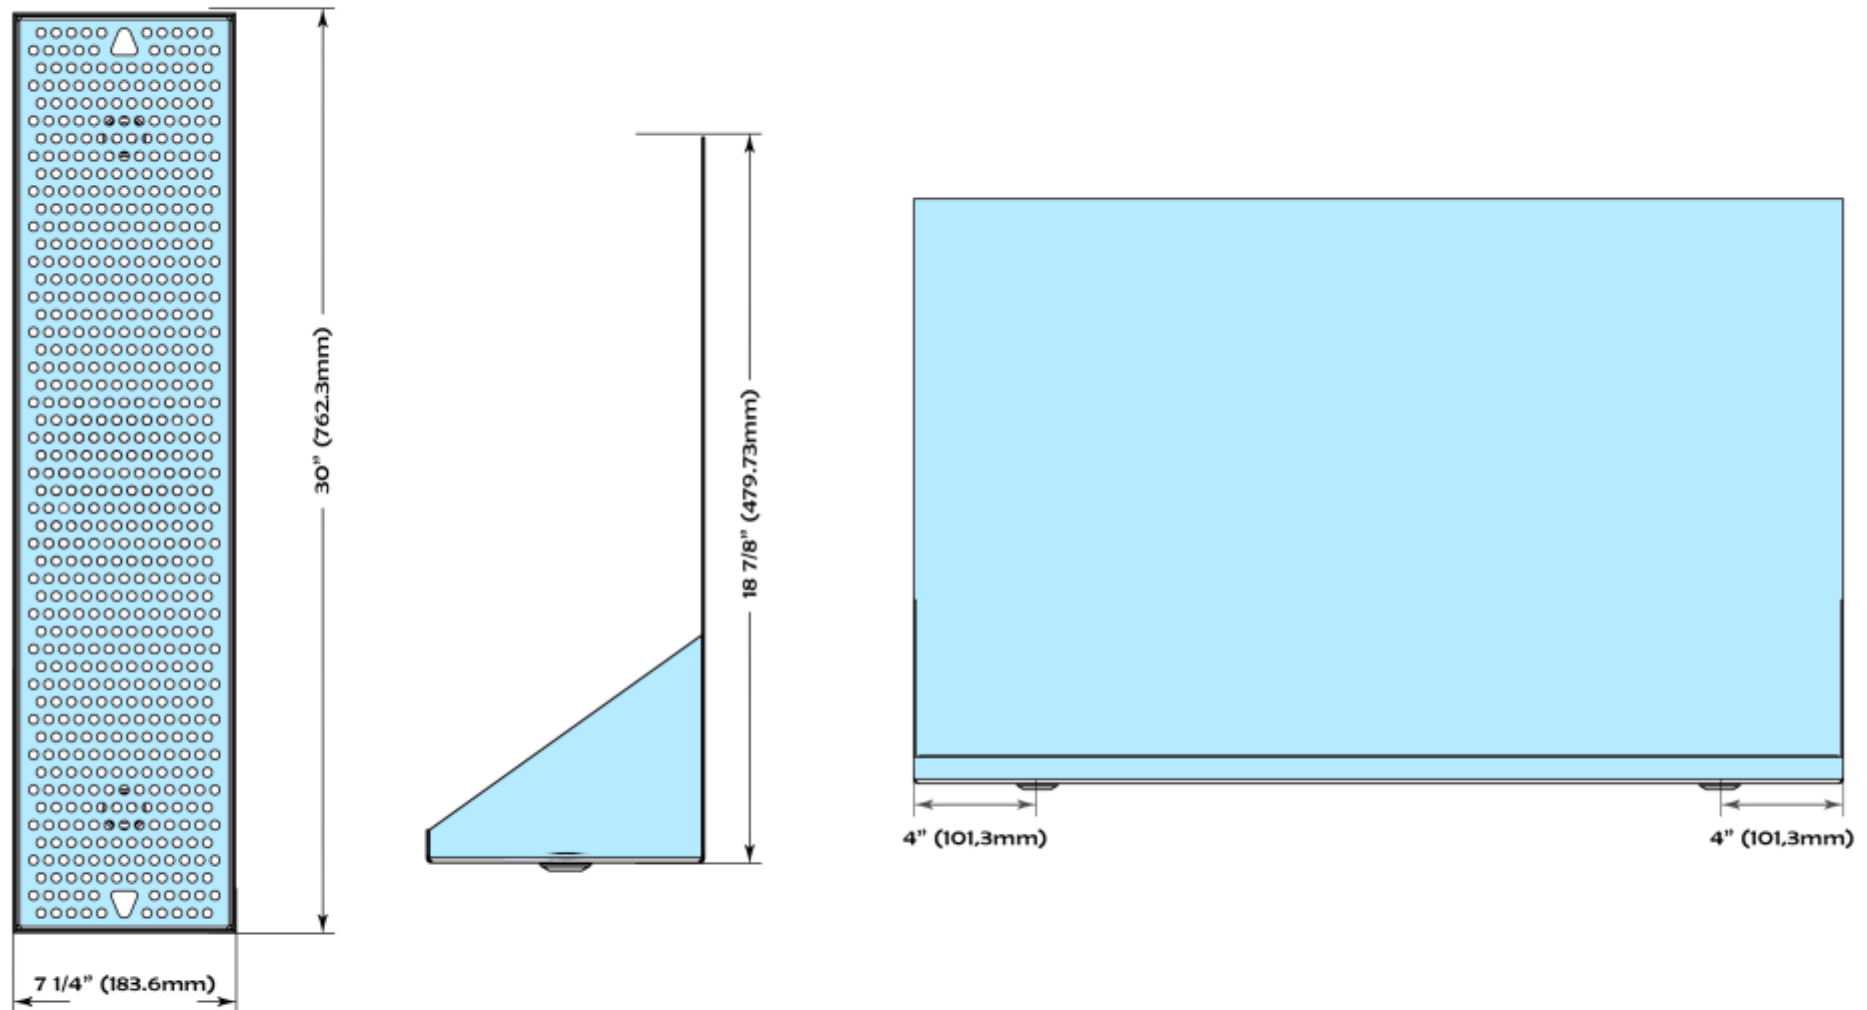

DTUWM30SS

Wall Mount Growler Drip Tray

UBC Group USA

65 North Central Dr. O'Fallon, MO 63366, USA
Ph.: (636) 379-2226, Fax: (866) 659-8904
Toll Free: (888) 808-9286
Email: info@beer-co.us
Web: www.beer-co.us

UBC Group Latin America

Tokio 714, Portales Sur, Benito Juárez,
Ciudad de México 03300, Mexico
Ph: +(52) 55 2624 3458
Email: info@beer-co.com.mx
Web: www.beer-co.com.mx

UBC Cool Canada INC

1715 Meyerside Drive, UNIT 7-9,
Mississauga, ON, L5T 1C5, Canada,
Ph: (905) 629-2597
Email: info@beer-co.ca
Web: www.beer-co.ca