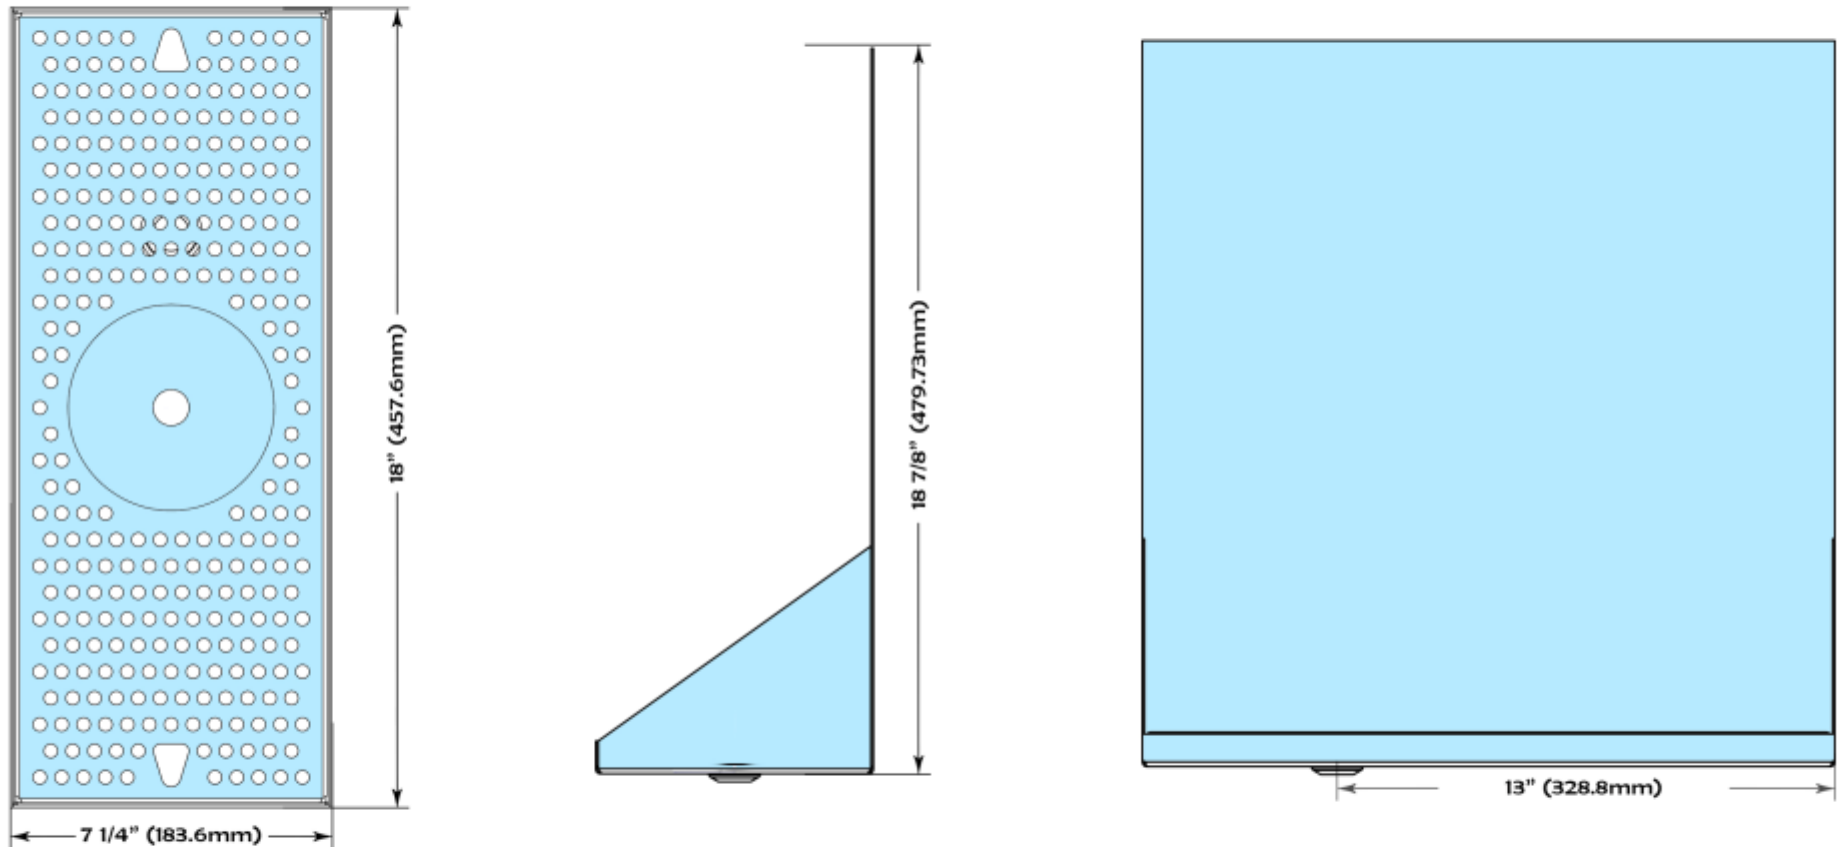

DTUWM18SCR

Wall Mount Growler Drip Tray

UBC Group USA

65 North Central Dr. O'Fallon, MO 63366, USA
Ph.: (636) 379-2226, Fax: (866) 659-8904
Toll Free: (888) 808-9286
Email: info@beer-co.us
Web: www.beer-co.us

UBC Group Latin America

Tokio 714, Portales Sur, Benito Juárez,
Ciudad de México 03300, Mexico
Ph: +(52) 55 2624 3458
Email: info@beer-co.com.mx
Web: www.beer-co.com.mx

UBC Cool Canada INC

1715 Meyerside Drive, UNIT 7-9,
Mississauga, ON, L5T 1C5, Canada,
Ph: (905) 629-2597
Email: info@beer-co.ca
Web: www.beer-co.ca