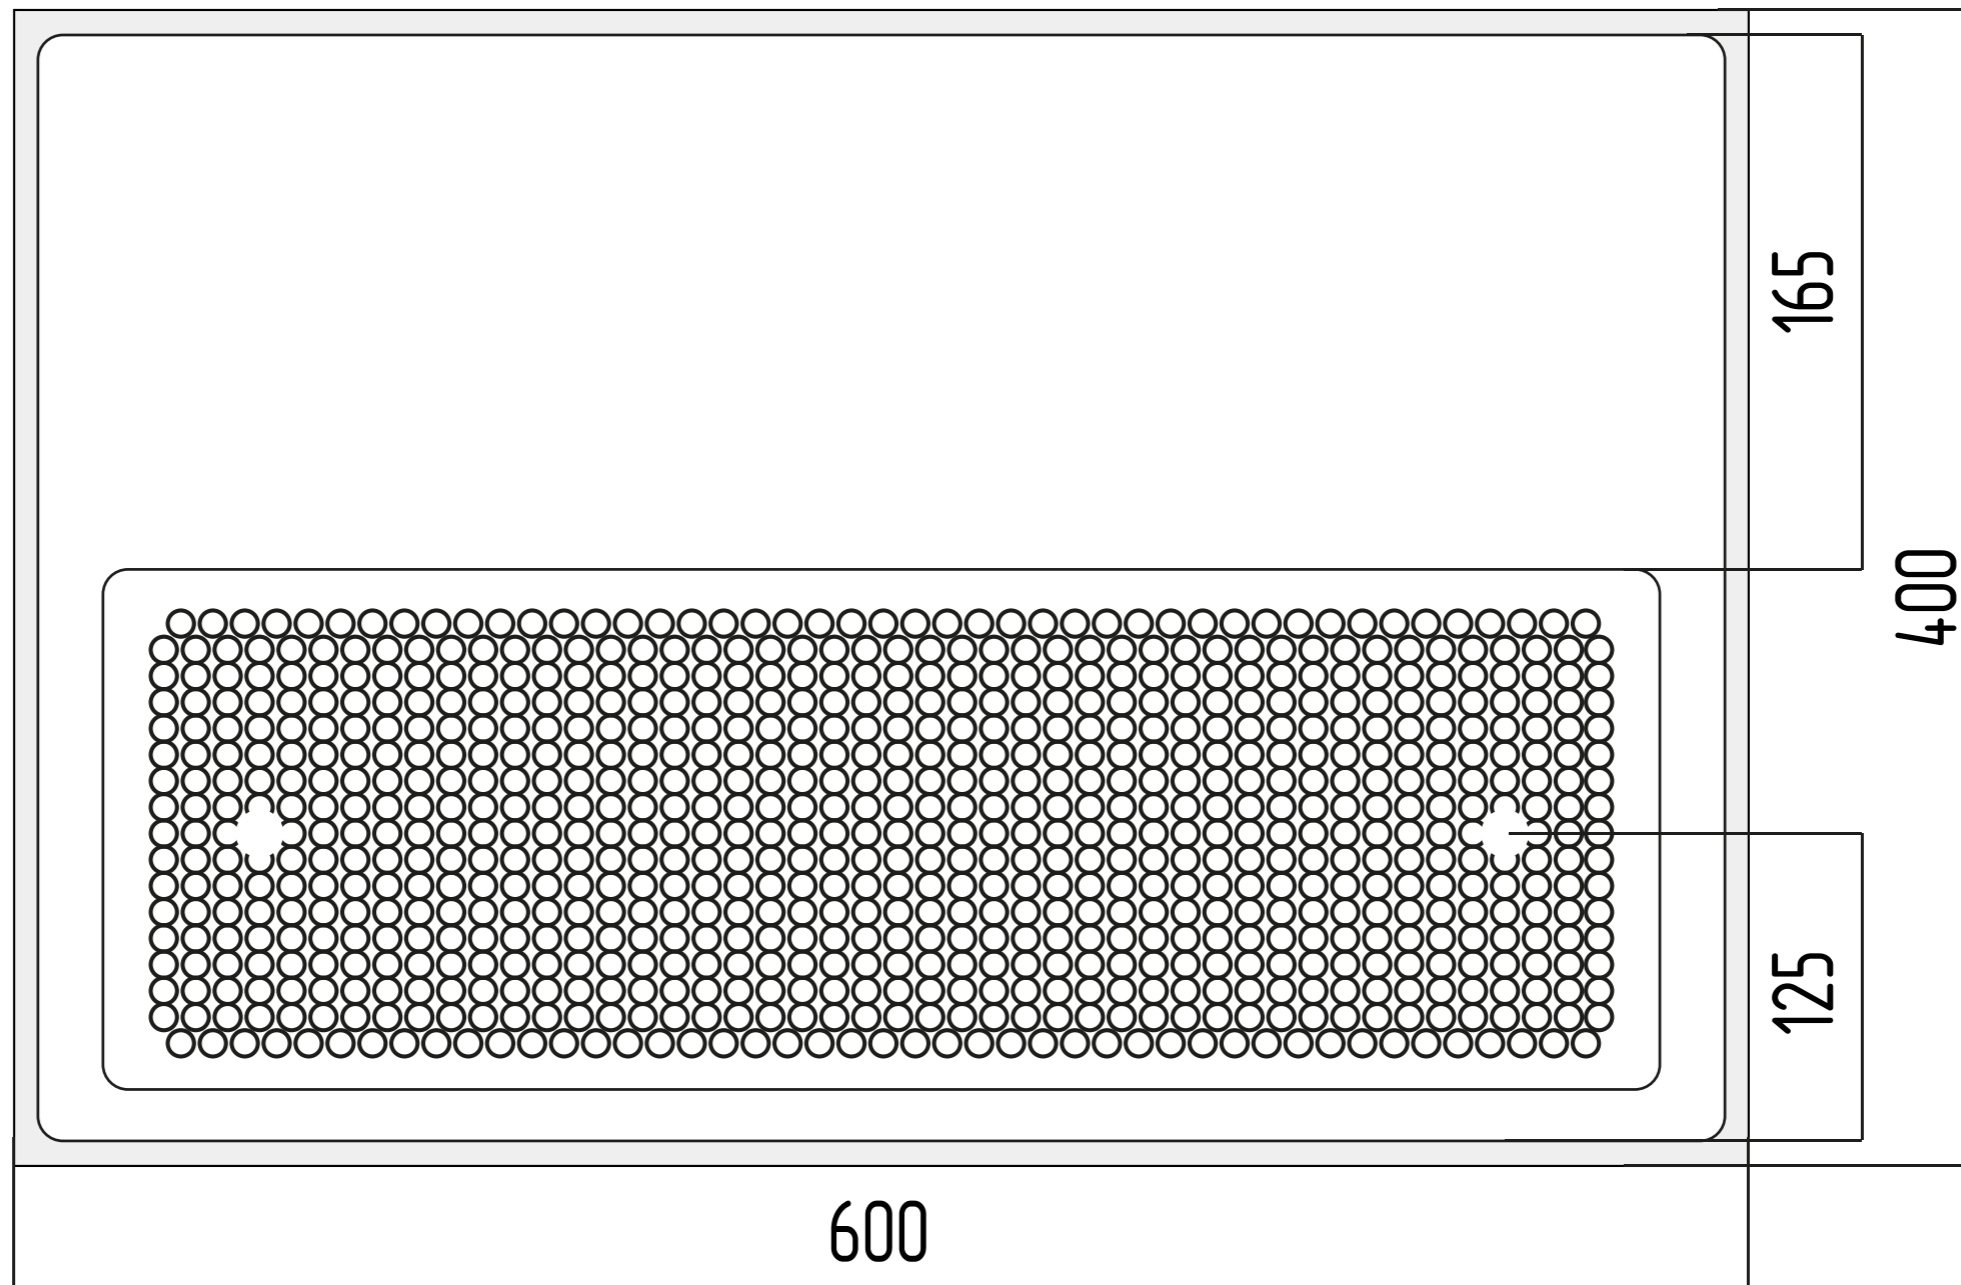

Platform Drip Tray

23 5/8" x 15 3/4"

UBC Group USA

65 North Central Dr. O'Fallon, MO 63366, USA
Ph.: (636) 379-2226
Fax: (866) 659-8904
Toll Free: (888) 808-9286
Email: info@beer-co.us
Web: www.beer-co.us

UBC Group Latin America

Tokio 714 , Mexico City, Mexico, 03300
Ph: +(52) 55 2624 3458
Email: info@beer-co.com.mx
Web: www.beer-co.com.mx

UBC Group Canada

1715 Meyerside Drive, Unit 7-9,
Mississauga, ON, Canada, L5T1C5
ph.: +1 (905) 629-2597
Toll Free: +1 (866) 995-9965
fax.: +1 (905) 629-2577
Email: info@beer-co.ca