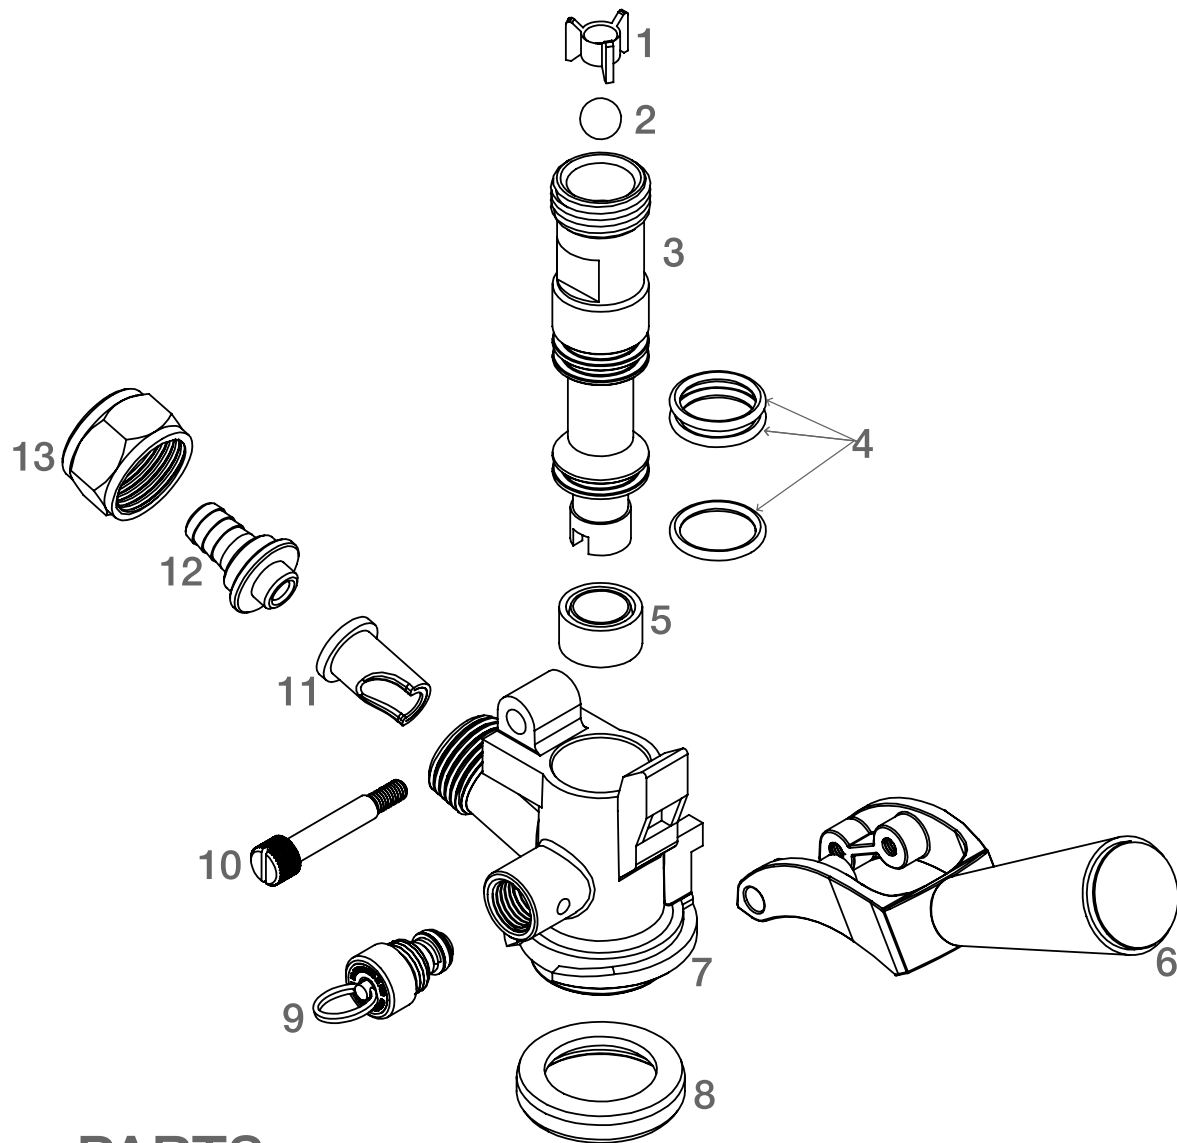

# TAPRITE KEG COUPLER

## PARTS

Index №	Part №	Description	Index №	Part №	Description
1	80219	ball retainer	8	24253	coupler seal
2	80220	coupler ball, nylon	9	80233	pressure relief assembly
3	80223-01	probe, s style, nickel	10	80225	handle hinge pin
4	80231	o-rings	11	80221	check valve
5	70532	probe seal, s style	12	80227	tailpiece, 3/8" barb
6	80218-02	handle assembly, black	13	80228	hex nut
7	80217	coupler body			