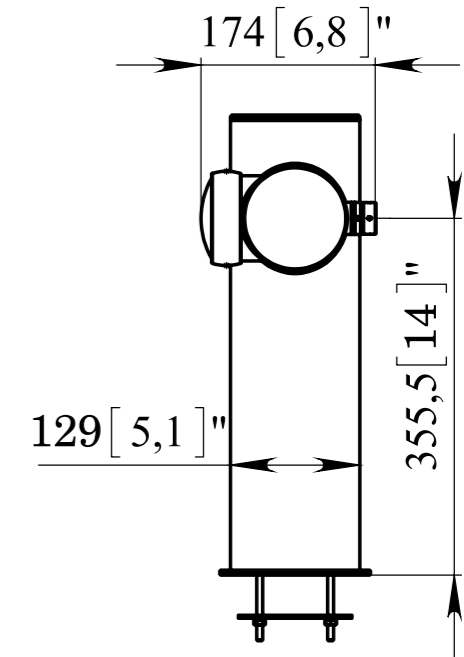

STAINLESS STEEL TOWER

BRIDGE 12 TAPS UB-12FLED

UBC Group USA

65 North Central Dr. O'Fallon, MO 63366, USA
Ph.: (636) 379-2226
Fax: (866) 659-8904
Toll Free: (888) 808-9286
Email: info@beer-co.us
Web: www.beer-co.us