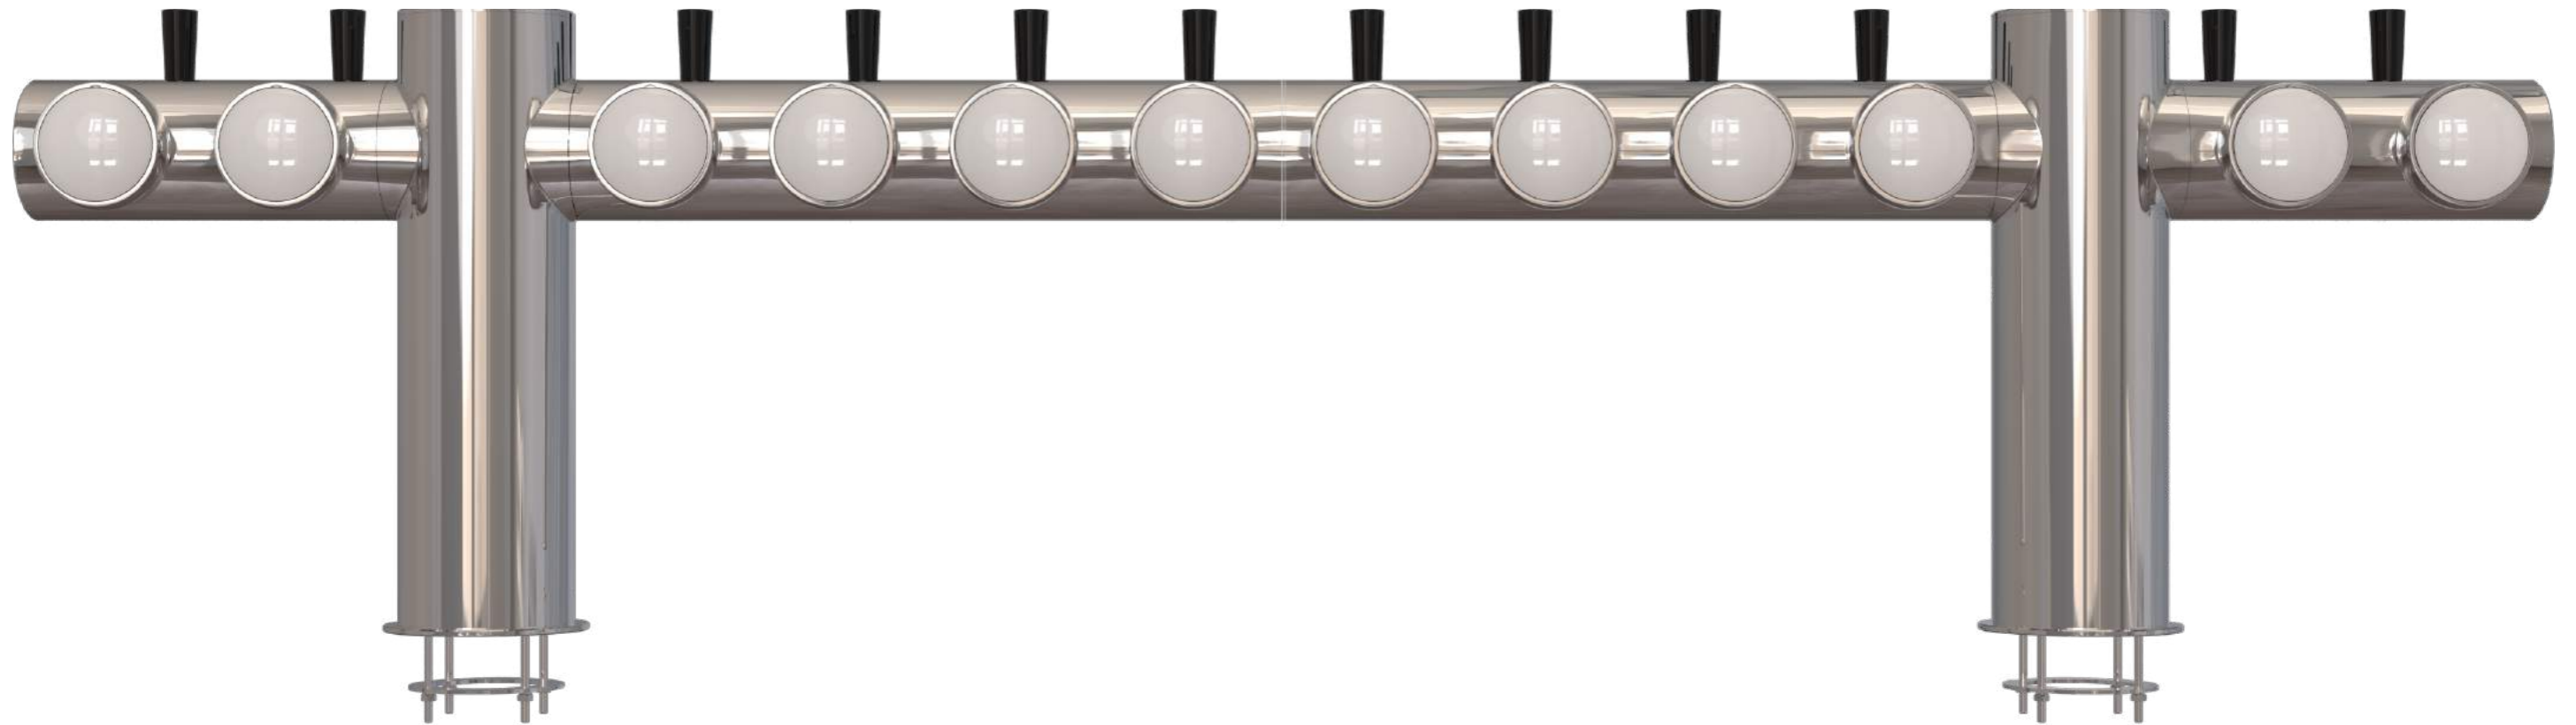

STAINLESS STEEL TOWER

BRIDGE 12 TAPS
UB-12FLED

UBC Group USA

65 North Central Dr. O'Fallon, MO 63366, USA
Ph.: (636) 379-2226
Fax: (866) 659-8904
Toll Free: (888) 808-9286
Email: info@beer-co.us
Web: www.beer-co.us