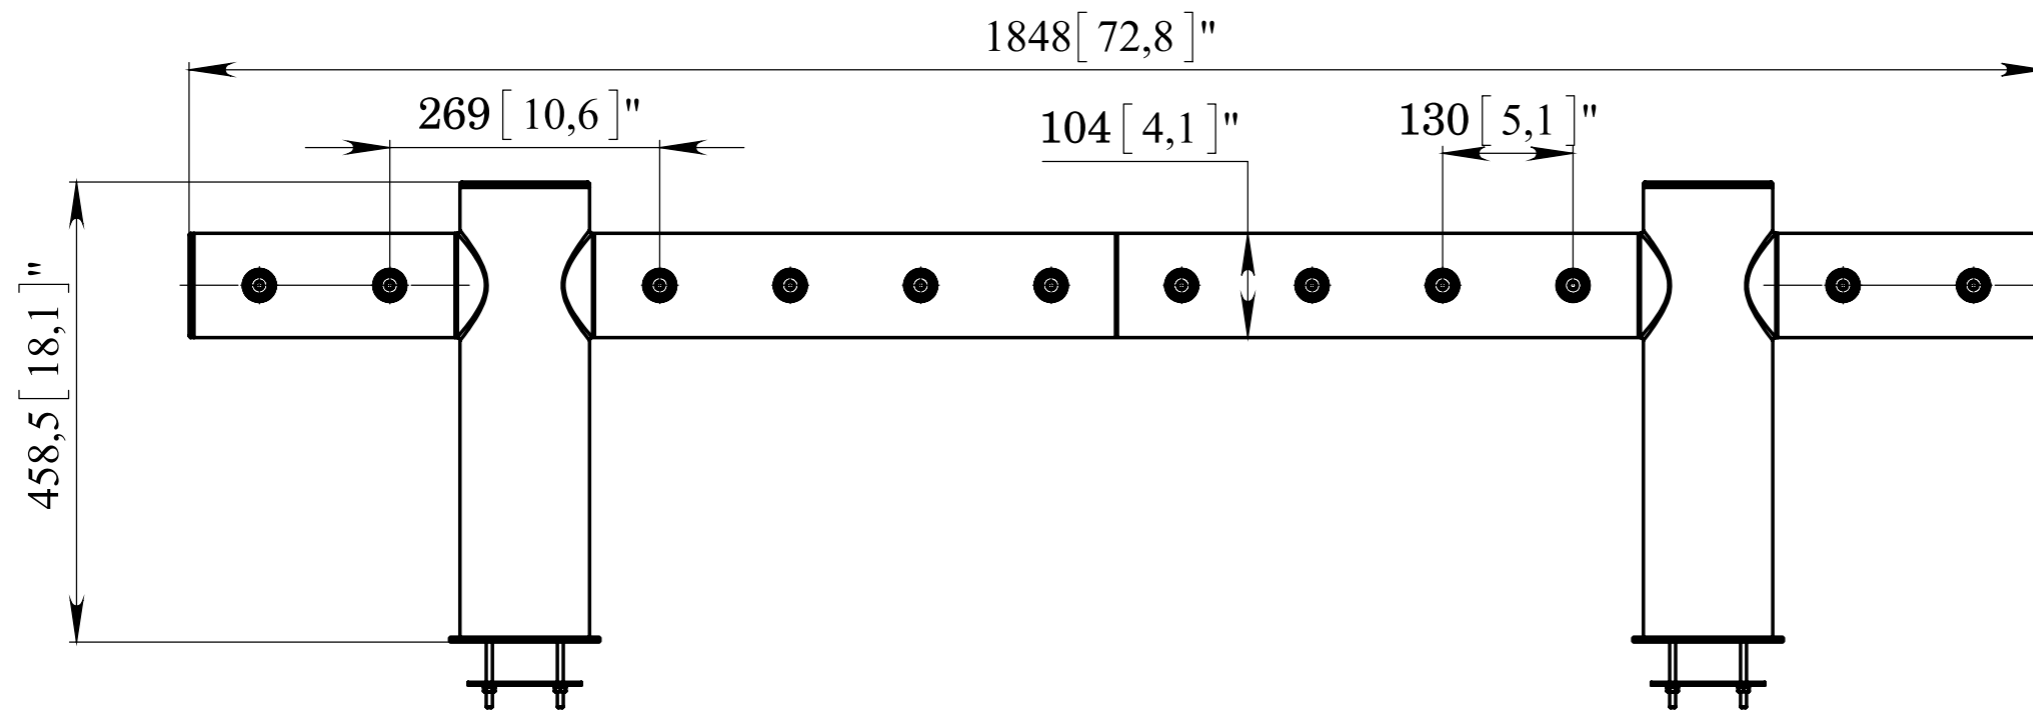

STAINLESS STEEL TOWER

BRIDGE 12 TAPS UB-12FLED

UBC Group USA

65 North Central Dr. O'Fallon, MO 63366, USA
Ph.: (636) 379-2226
Fax: (866) 659-8904
Toll Free: (888) 808-9286
Email: info@beer-co.us
Web: www.beer-co.us