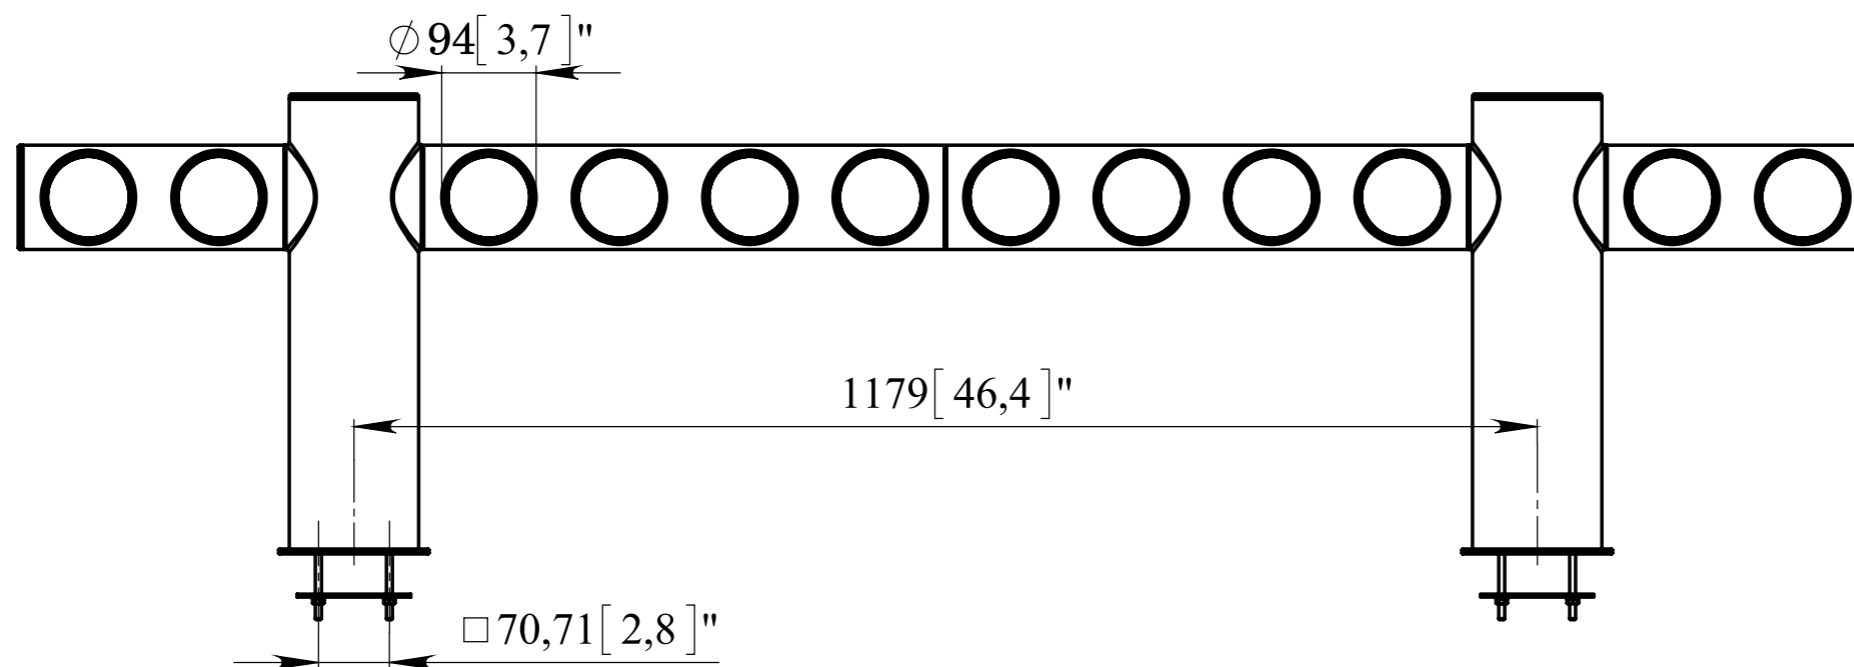

STAINLESS STEEL TOWER

BRIDGE 12 TAPS UB-12FLED

UBC Group USA

65 North Central Dr. O'Fallon, MO 63366, USA
Ph.: (636) 379-2226
Fax: (866) 659-8904
Toll Free: (888) 808-9286
Email: info@beer-co.us
Web: www.beer-co.us