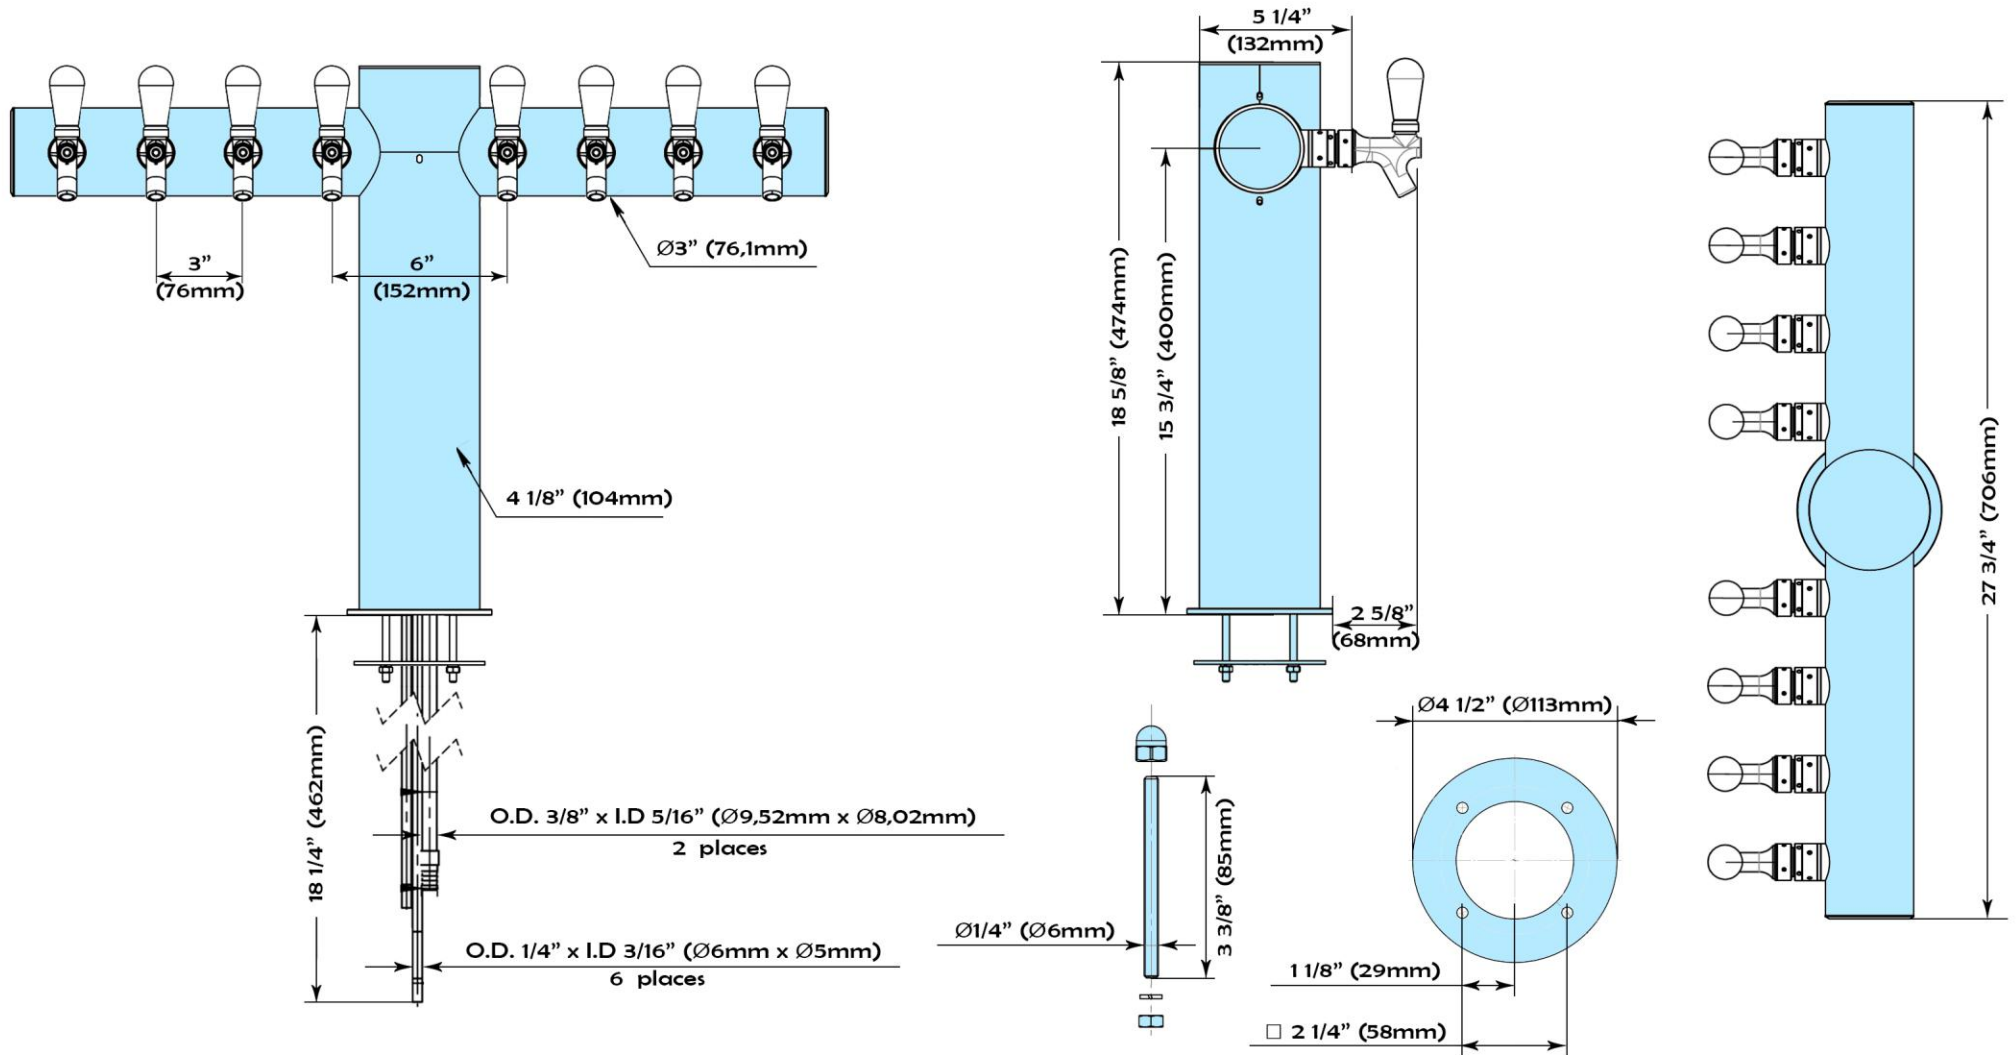

TURE 8

Beverage Dispensing Tower

UBC Group USA

65 North Central Dr. O'Fallon, MO 63366, USA
Ph.: (636) 379-2226
Fax: (866) 659-8904
Toll Free: (888) 808-9286
Email: info@beer-co.us
Web: www.beer-co.us

UBC Group Latin America

Tokio 714, Mexico City, Mexico, 03300
Ph: +(52) 55 2624 3458
Email: info@beer-co.com.mx
Web: www.beer-co.com.mx

UBC Group Canada

1715 Meyerside Drive, Unit 7-9,
Mississauga, ON, Canada, L5T1C5
ph.: +1 (905) 629-2597
Toll Free: +1 (866) 995-9965
fax.: +1 (905) 629-2577
Email: info@beer-co.ca