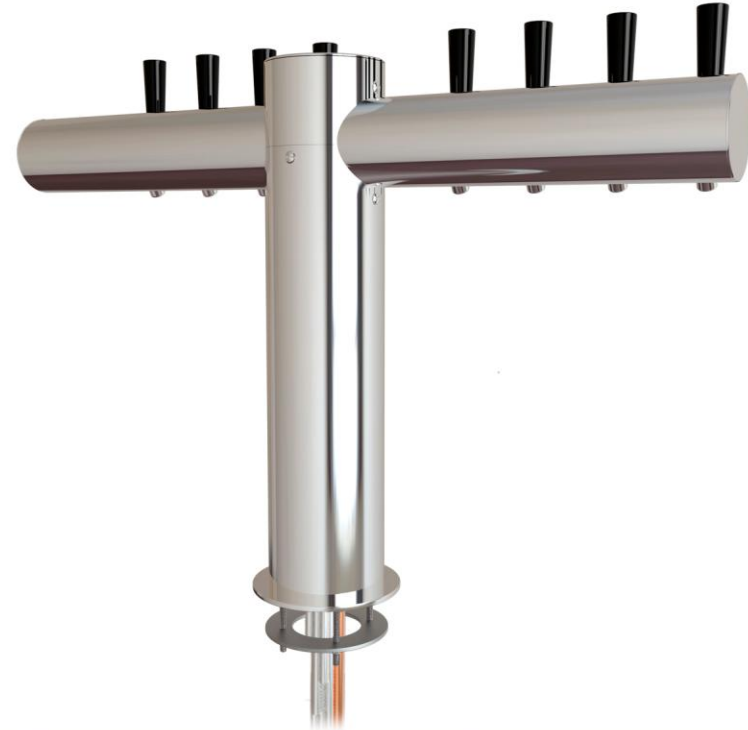

TURE 8

Beverage Dispensing Tower

Part #	Faucets	Faucet distance	Product Lines	Restrictions	Cooling	Finish
TU352-8	8	3"	3/16" I.D. 304 stainless steel, 3 ft long	6 1/2 lbs.	Glycol 3/8 O.D. Copper tube, aluminum cold blocks	Polished Stainless Steel Powder Coating Available