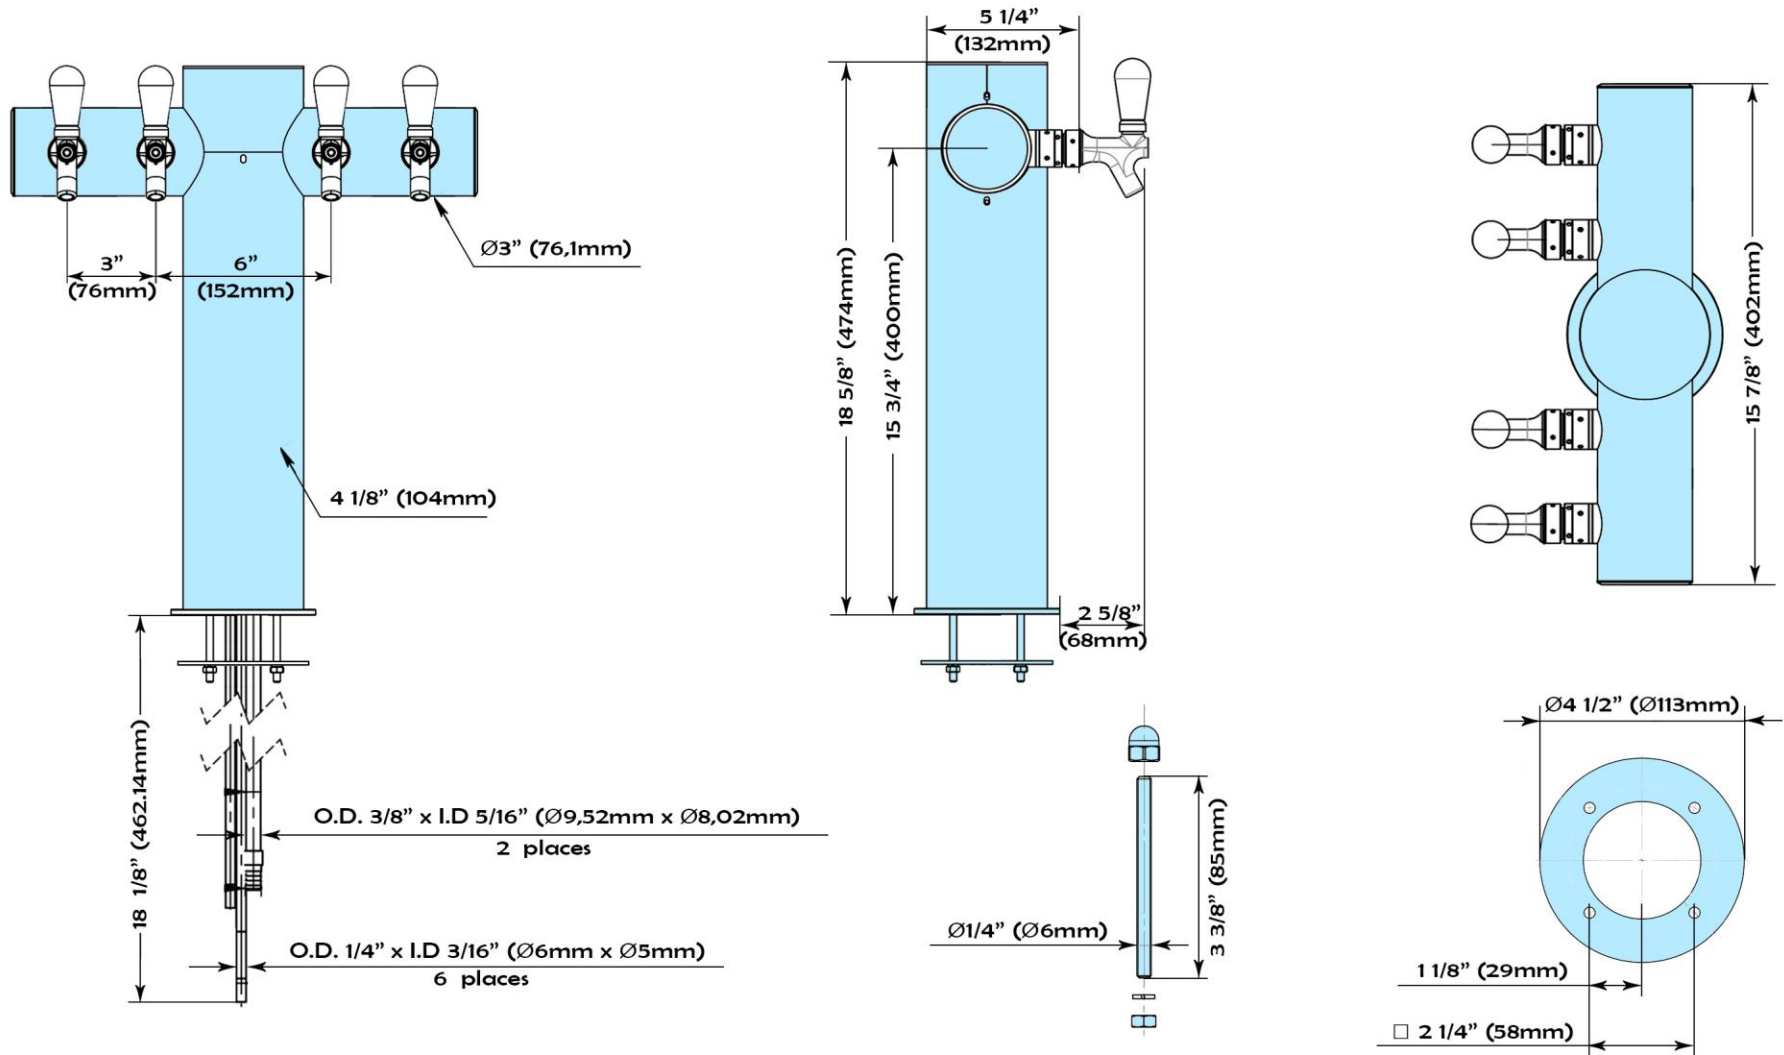

TURE 4

Beverage Dispensing Tower

UBC Group USA

65 North Central Dr. O'Fallon, MO 63366, USA
Ph.: (636) 379-2226
Fax: (866) 659-8904
Toll Free: (888) 808-9286
Email: info@beer-co.us
Web: www.beer-co.us

UBC Group Latin America

Tokio 714, Mexico City, Mexico, 03300
Ph: +(52) 55 2624 3458
Email: info@beer-co.com.mx
Web: www.beer-co.com.mx

UBC Group Canada

1715 Meyerside Drive, Unit 7-9,
Mississauga, ON, Canada, L5T1C5
ph.: +1 (905) 629-2597
Toll Free: +1 (866) 995-9965
fax.: +1 (905) 629-2577
Email: info@beer-co.ca