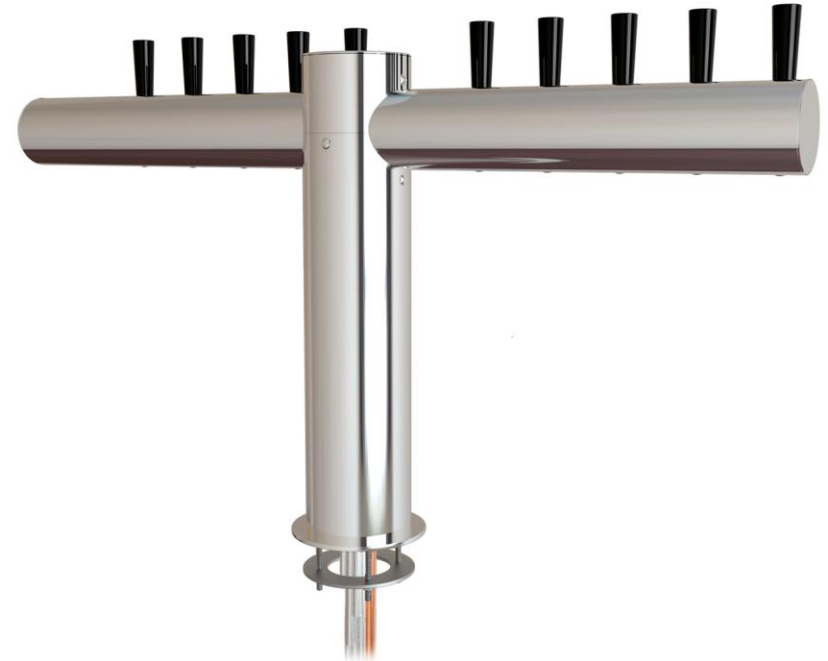

# TURE 10

## Beverage Dispensing Tower

| Part #   | Faucets | Faucet distance | Product Lines                                     | Restrictions | Cooling  | Finish   |
|----------|---------|-----------------|---|--------------|--|--|
| TU352-10 | 10      | 3"              | 3/16" I.D. 304 stainless steel,<br>3 3/16 ft long | 7 lbs.       | Glycol 3/8 O.D. Copper tube,<br>aluminum cold blocks | Polished Stainless Steel<br>Powder Coating Available |

# Beverage Dispensing Tower