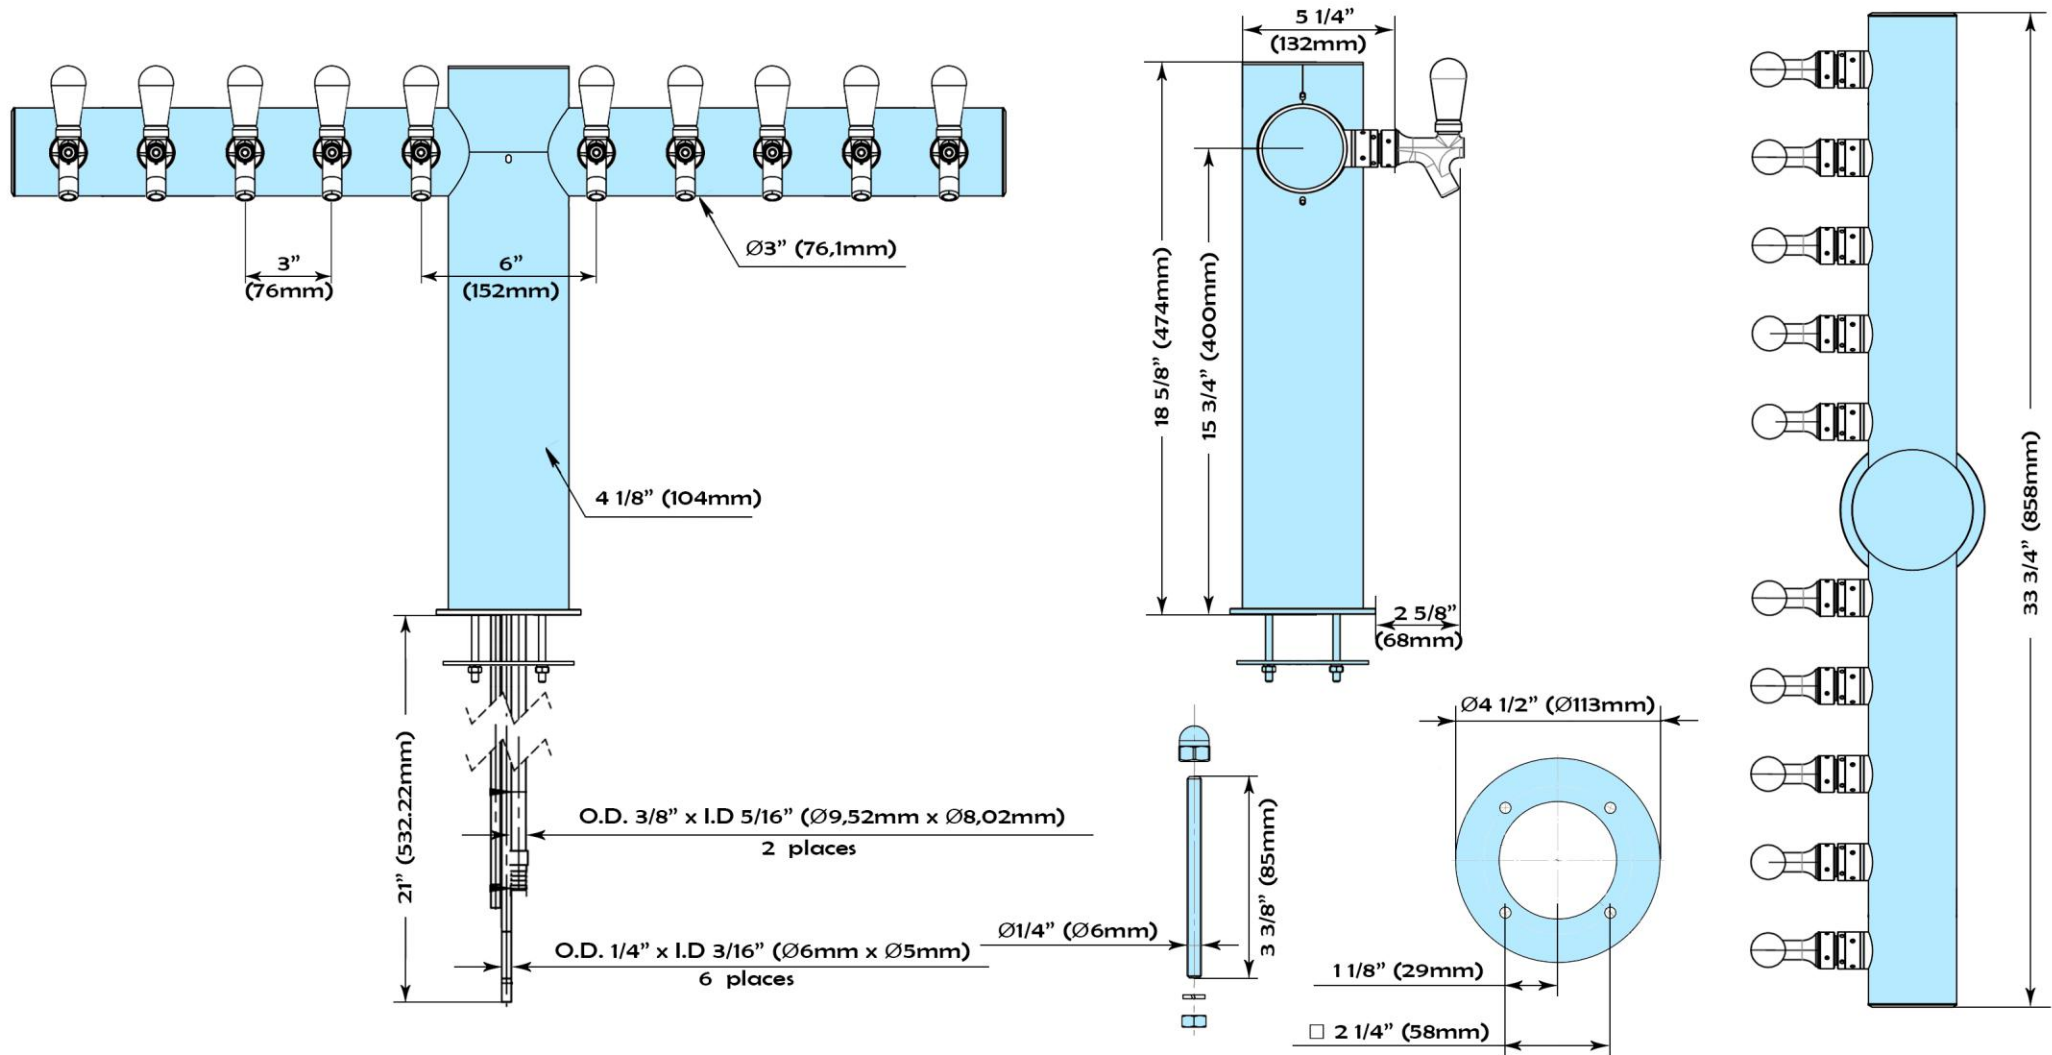

TURE 10

Beverage Dispensing Tower

UBC Group USA

65 North Central Dr. O'Fallon, MO 63366, USA
Ph.: (636) 379-2226
Fax: (866) 659-8904
Toll Free: (888) 808-9286
Email: info@beer-co.us
Web: www.beer-co.us

UBC Group Latin America

Tokio 714, Mexico City, Mexico, 03300
Ph: +(52) 55 2624 3458
Email: info@beer-co.com.mx
Web: www.beer-co.com.mx

UBC Group Canada

1715 Meyerside Drive, Unit 7-9,
Mississauga, ON, Canada, L5T1C5
ph.: +1 (905) 629-2597
Toll Free: +1 (866) 995-9965
fax.: +1 (905) 629-2577
Email: info@beer-co.ca