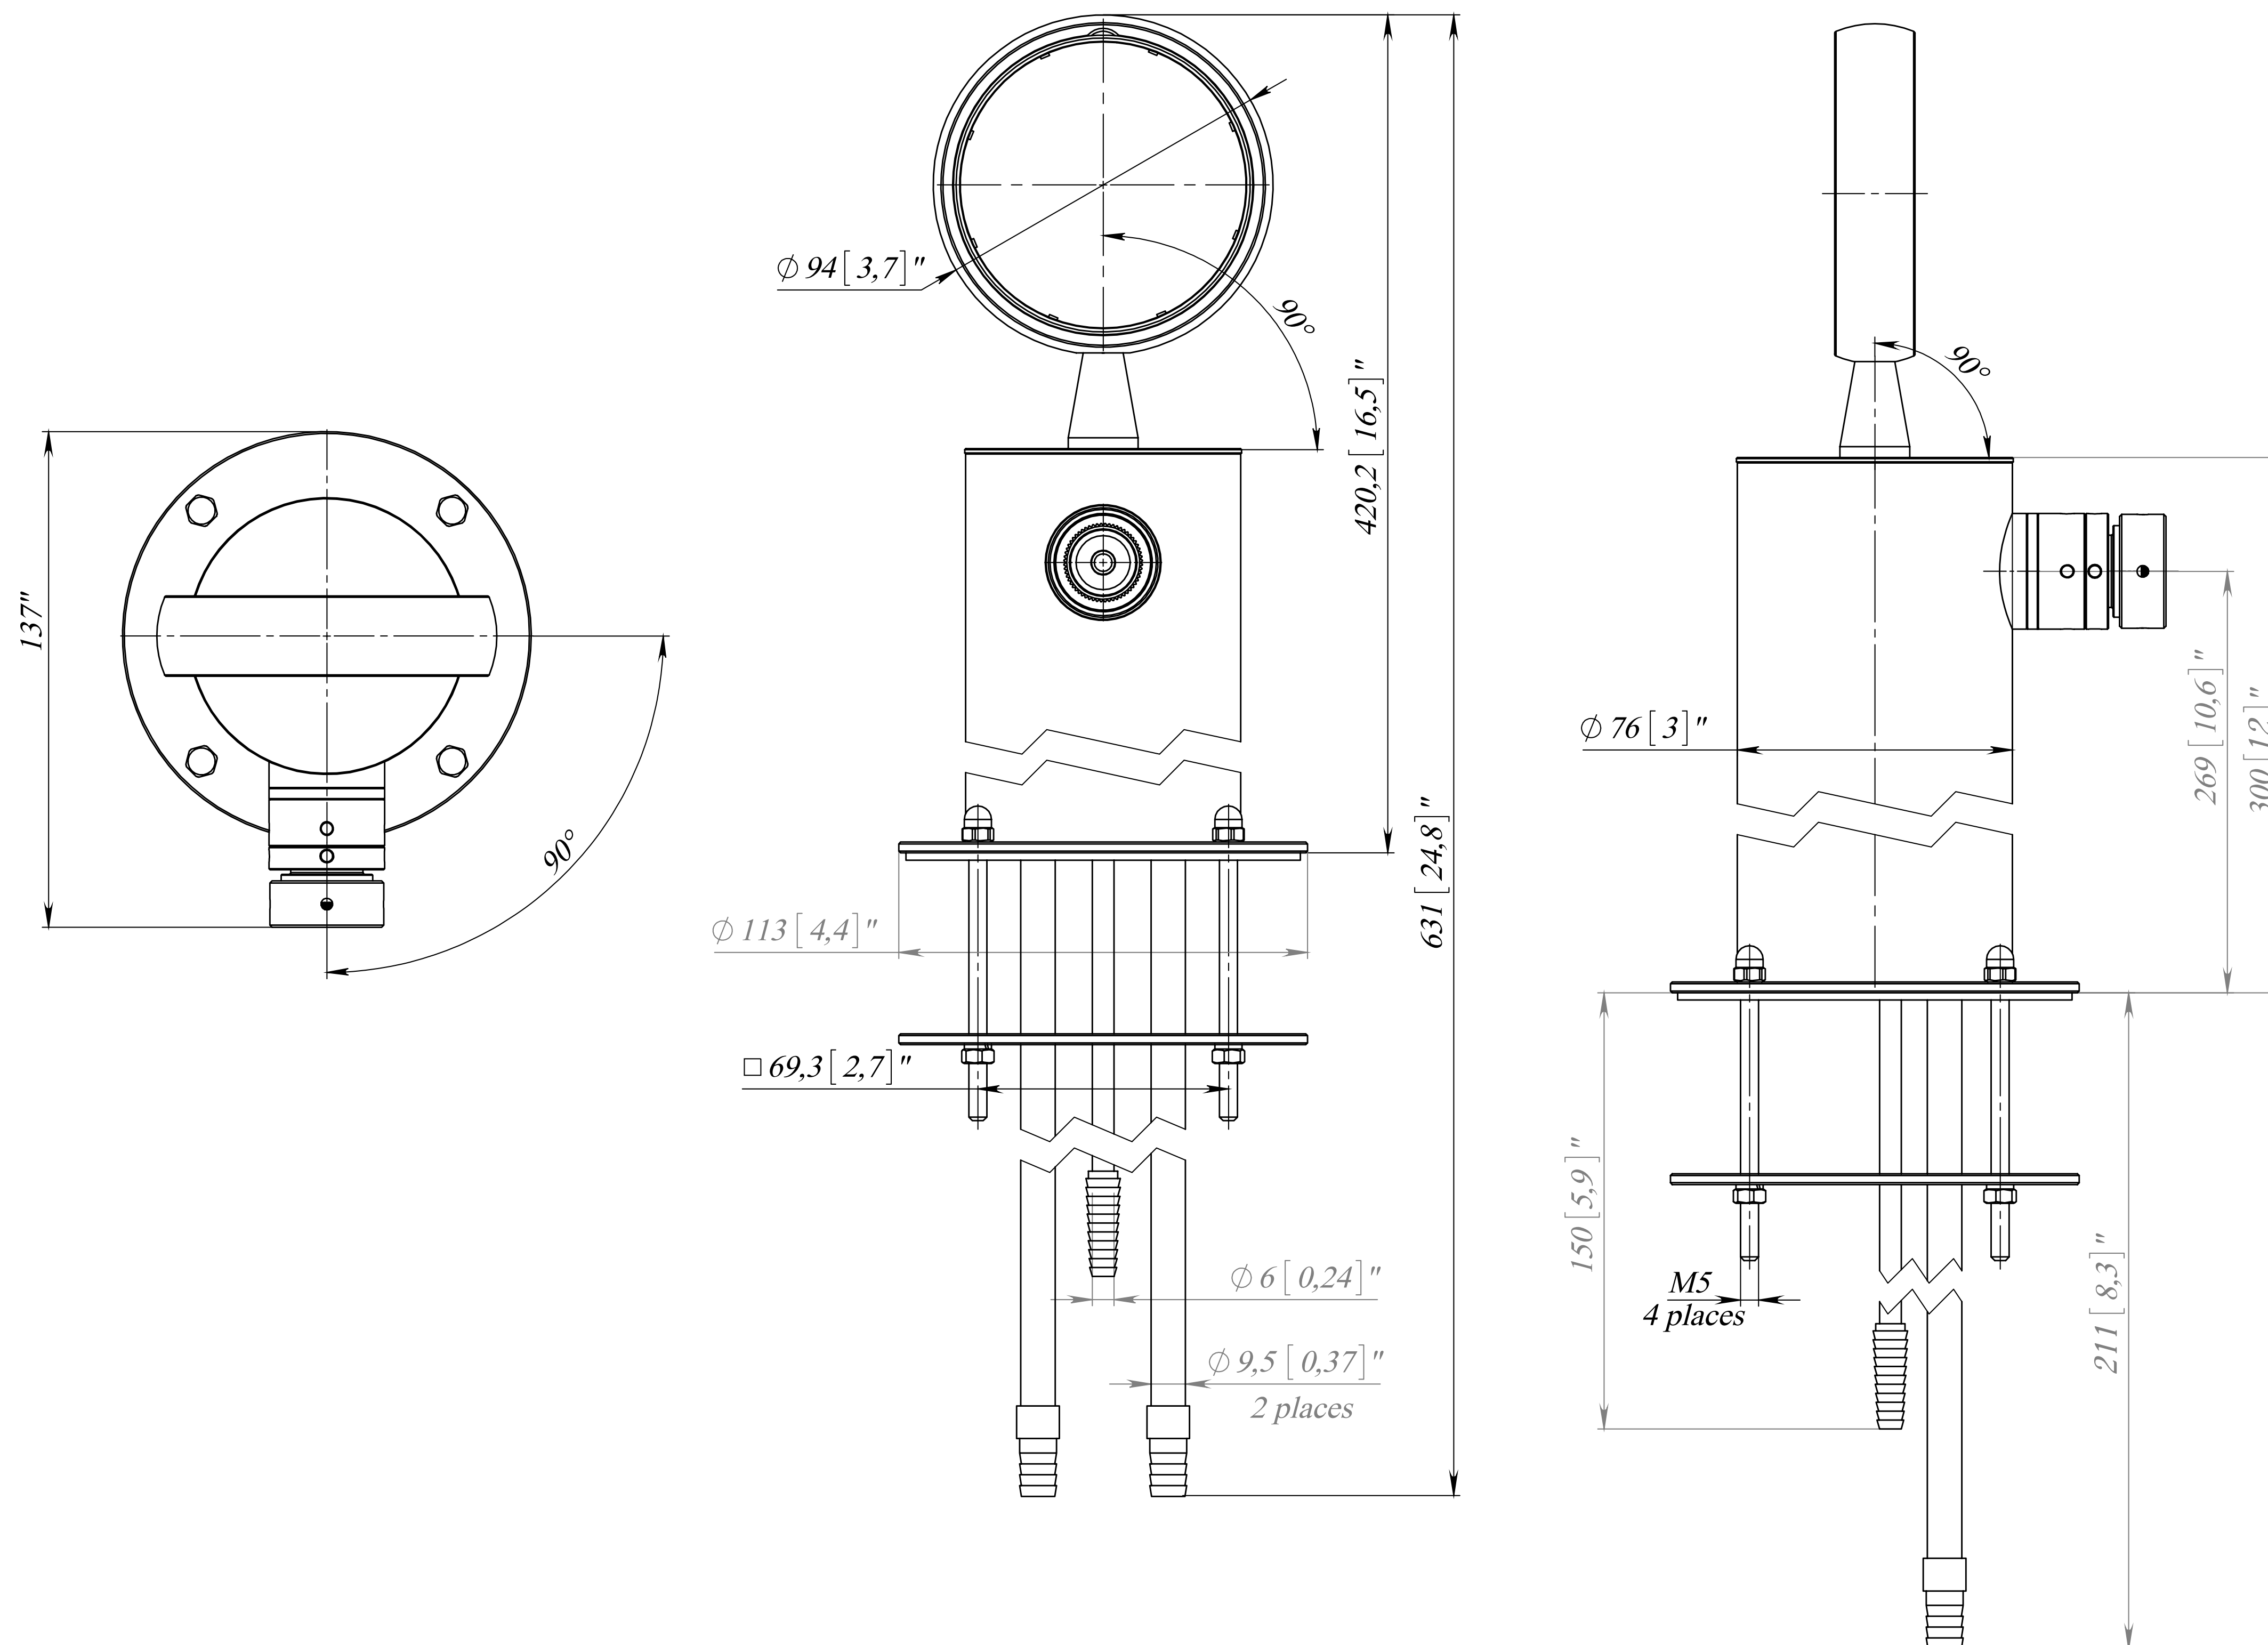

CYLINDER TOWERS

12" HIGH AMERICAN STYLE TOWER 3" CYLINDER 1, CHROME, SS
SHANK AND FAUCET, GLYCOL, LED

UBC Group USA

65 North Central Dr. O'Fallon, MO 63366, USA
Ph.: (636) 379-2226
Fax: (866) 659-8904
Toll Free: (888) 808-9286
Email: info@beer-co.us
Web: www.beer-co.us

UBC Group Latin America

Tokio 714 , Mexico City, Mexico, 03300
Ph: +(52) 55 2624 3458
Email: info@beer-co.com.mx
Web: www.beer-co.com.mx

UBC Group Canada

1715 Meyerside Drive, Unit 7-9,
Mississauga, ON, Canada, L5T1C5
ph.: +1 (905) 629-2597
Toll Free: +1 (866) 995-9965
fax.: +1 (905) 629-2577
Email: info@beer-co.ca