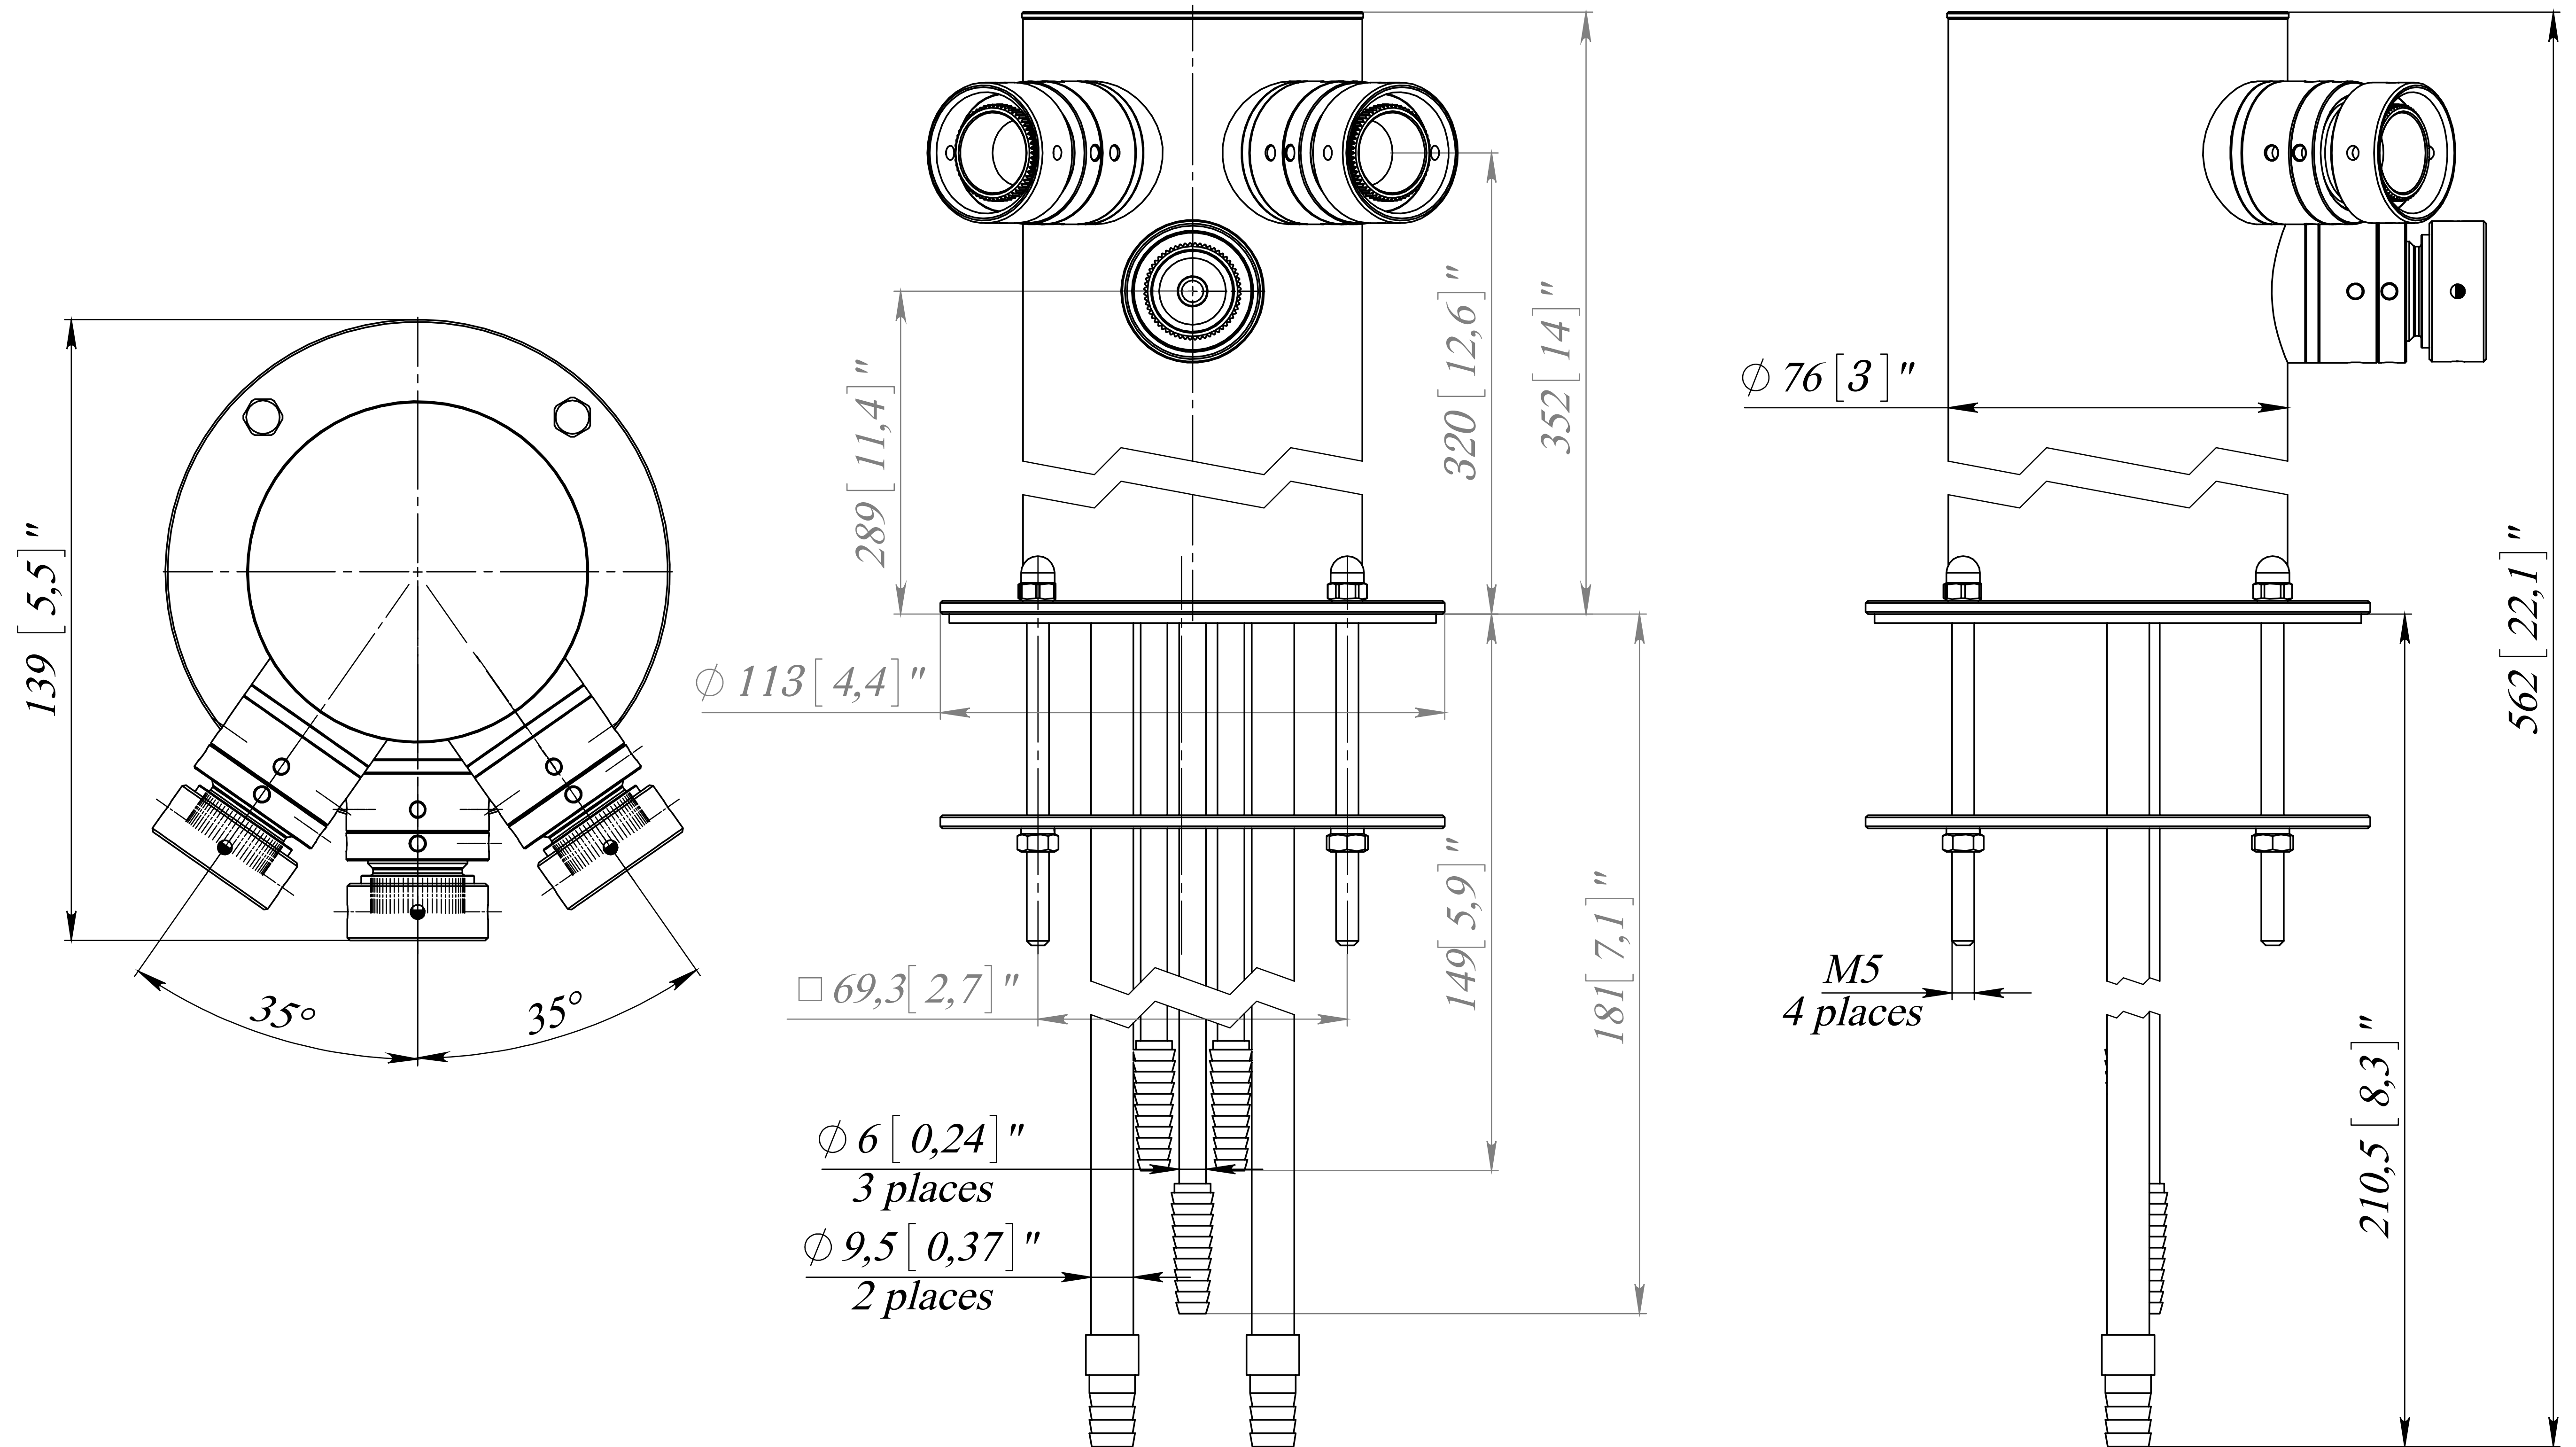

CYLINDER TOWERS

14" HIGH AMERICAN STYLE TOWER 3" CYLINDER 3,
BRUSHED SS, SS SHANK AND FAUCET, GLYCOL, 14" HIGH

UBC Group USA

65 North Central Dr. O'Fallon, MO 63366, USA
Ph.: (636) 379-2226
Fax: (866) 659-8904
Toll Free: (888) 808-9286
Email: info@beer-co.us
Web: www.beer-co.us

UBC Group Latin America

Tokio 714 , Mexico City, Mexico, 03300
Ph: +(52) 55 2624 3458
Email: info@beer-co.com.mx
Web: www.beer-co.com.mx

UBC Group Canada

1715 Meyerside Drive, Unit 7-9,
Mississauga, ON, Canada, L5T1C5
ph.: +1 (905) 629-2597
Toll Free: +1 (866) 995-9965
fax.: +1 (905) 629-2577
Email: info@beer-co.ca