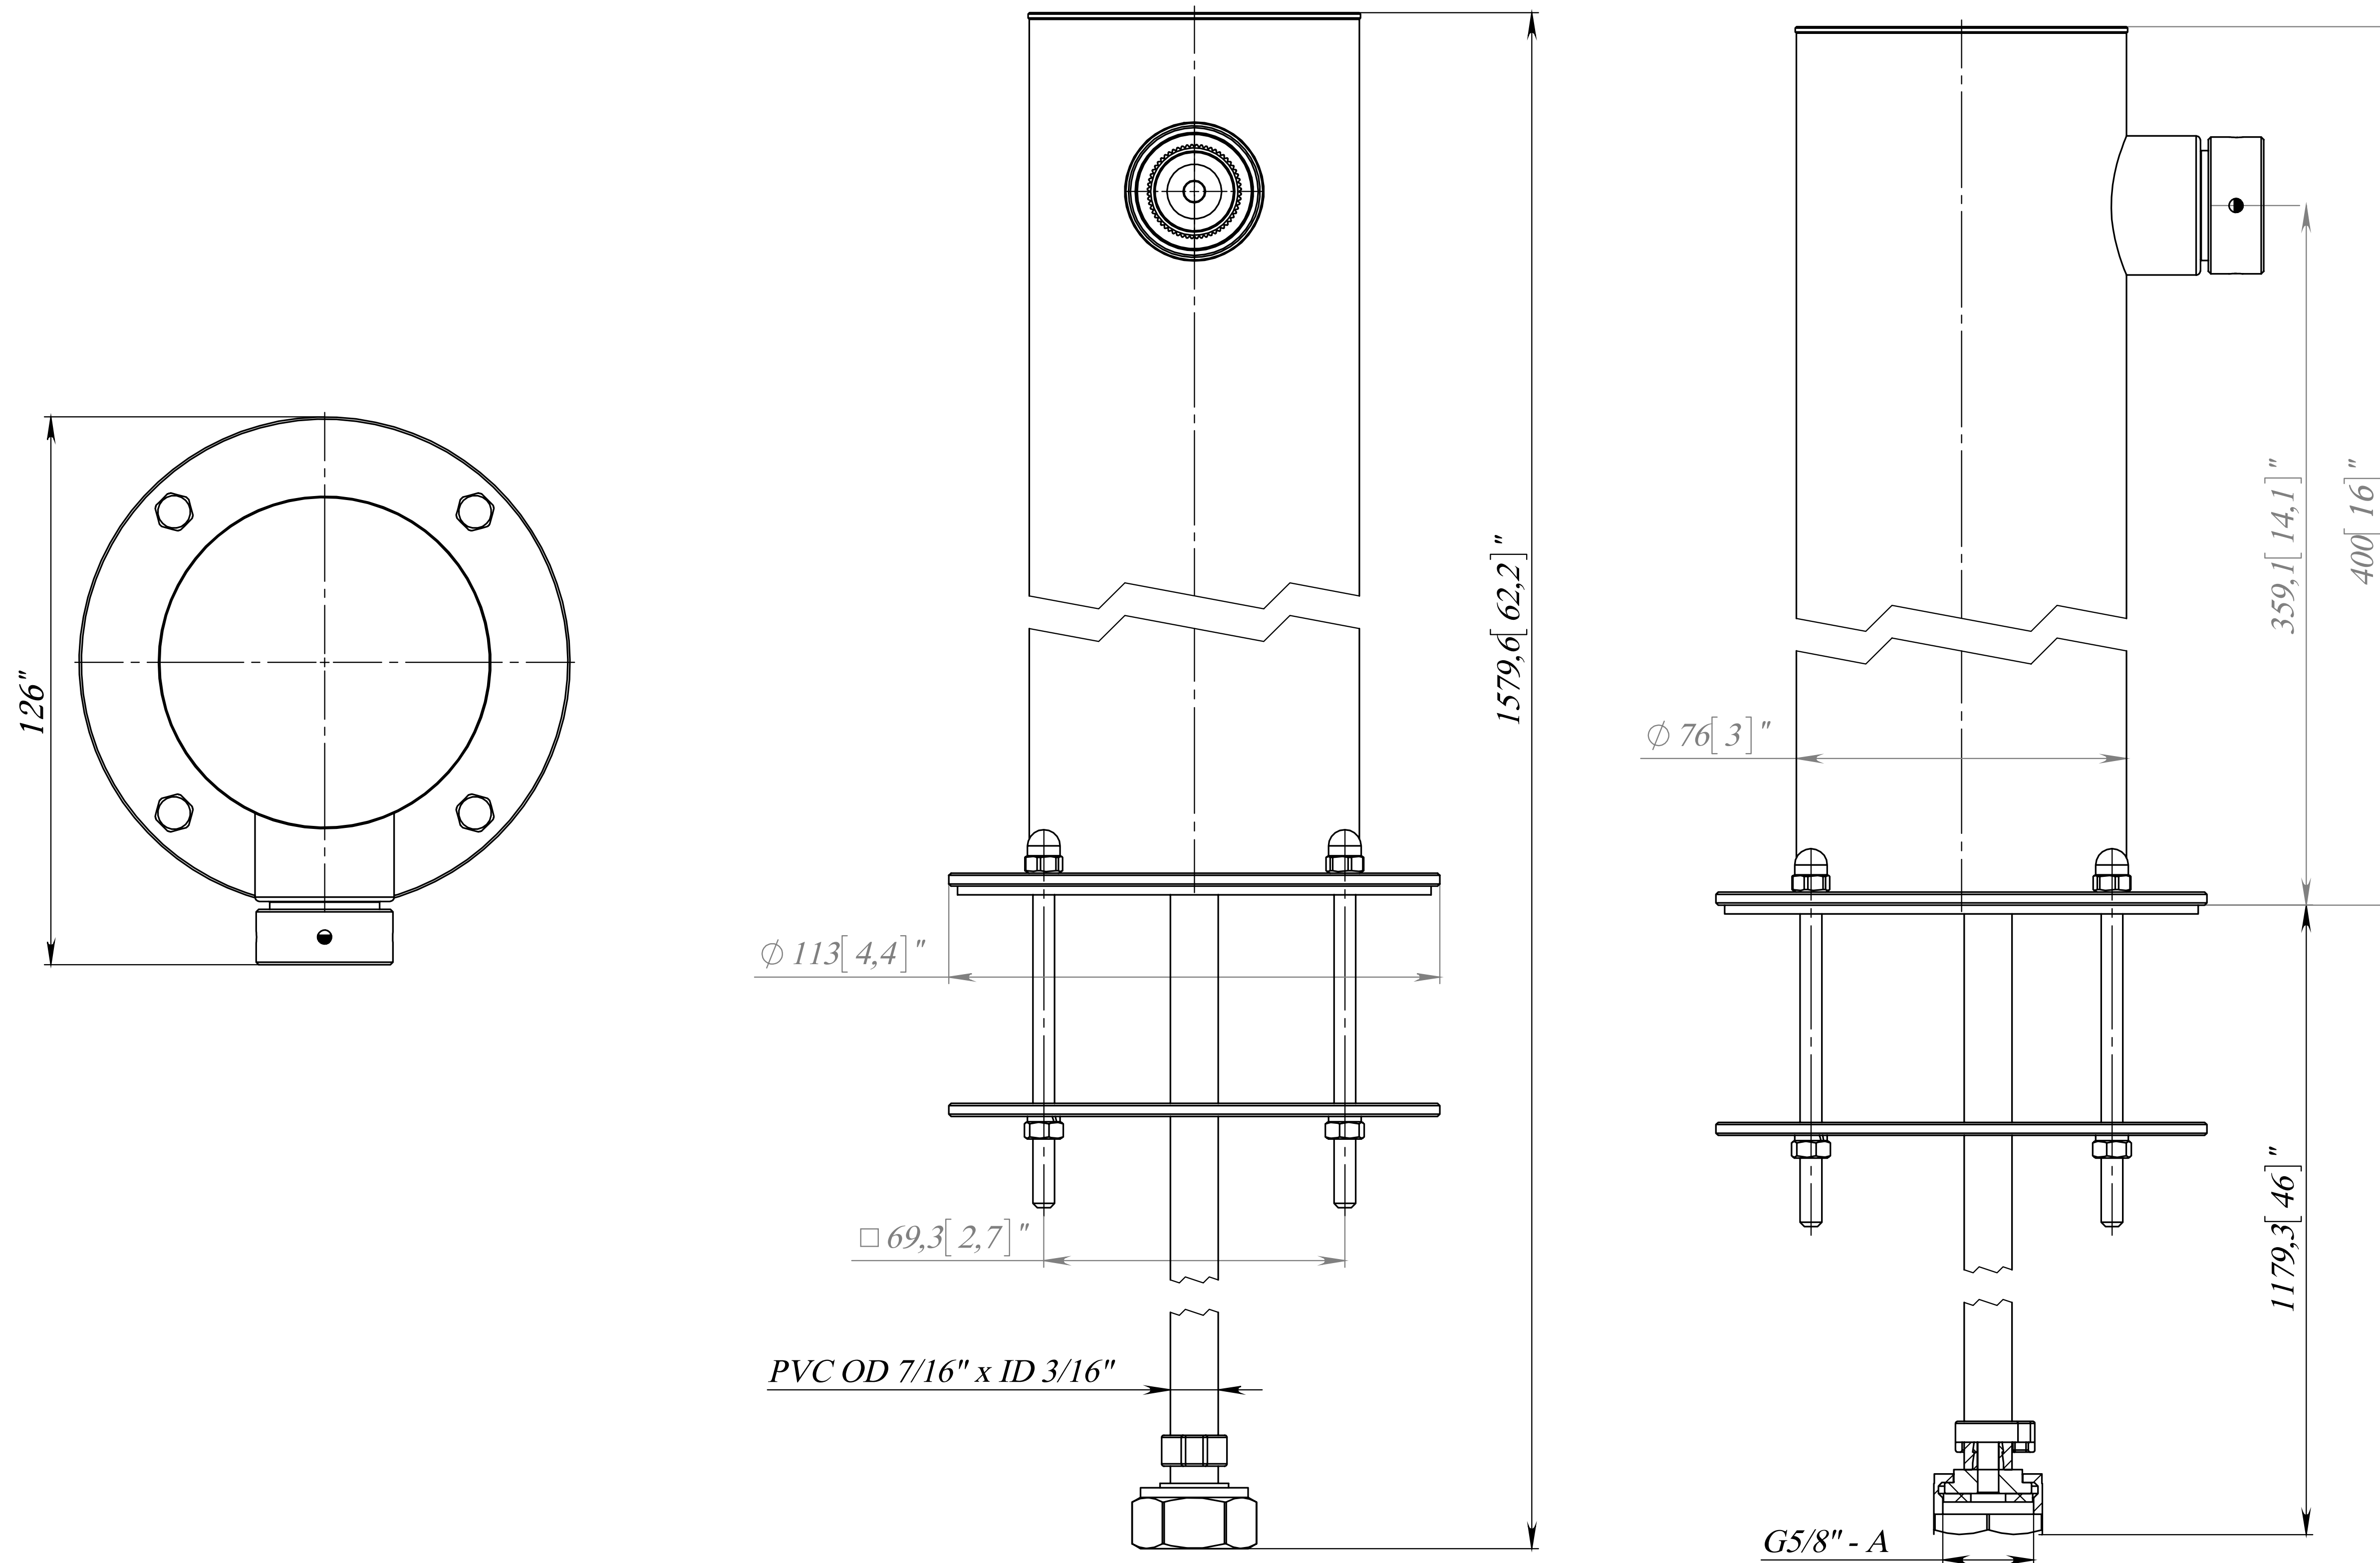

CYLINDER TOWERS

16" HIGH AMERICAN STYLE TOWER 3" CYLINDER 1,
CHROME, SS SHANK AND FAUCET, AIR

UBC Group USA

65 North Central Dr. O'Fallon, MO 63366, USA
Ph.: (636) 379-2226
Fax: (866) 659-8904
Toll Free: (888) 808-9286
Email: info@beer-co.us
Web: www.beer-co.us

UBC Group Latin America

Tokio 714 , Mexico City, Mexico, 03300
Ph: +(52) 55 2624 3458
Email: info@beer-co.com.mx
Web: www.beer-co.com.mx

UBC Group Canada

1715 Meyerside Drive, Unit 7-9,
Mississauga, ON, Canada, L5T1C5
ph.: +1 (905) 629-2597
Toll Free: +1 (866) 995-9965
fax.: +1 (905) 629-2577
Email: info@beer-co.ca