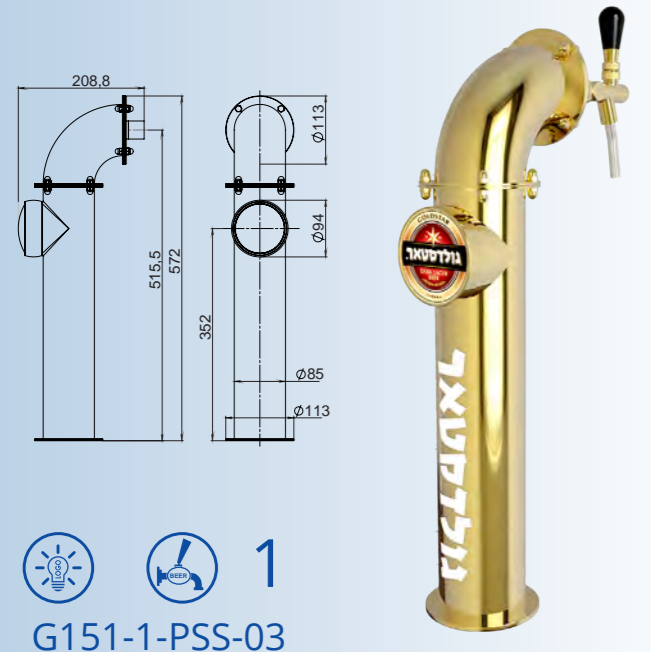

# 1 PRODUCT LINE TOWERS

Lightbulb icon, Hand icon, 1  
HR302-1-PSS

Lightbulb icon, Hand icon, 1  
G151-1-PSS-01

Lightbulb icon, Hand icon, 1-2  
G320-2-PC+PSS

Lightbulb icon, Hand icon, 1  
G151-1-PSS-02

Lightbulb icon, Hand icon, 1  
G151-1-PSS-03