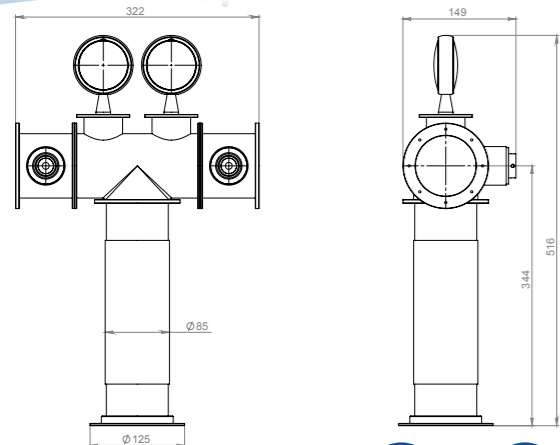

2-6
TR188-2-BrEP-F