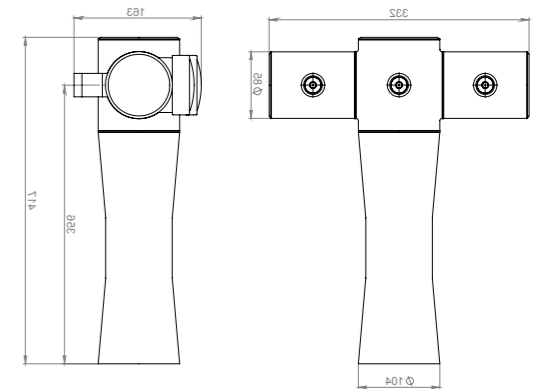

VINTAGE

VINTAGE

Sida

Verty

Terra

Hydra