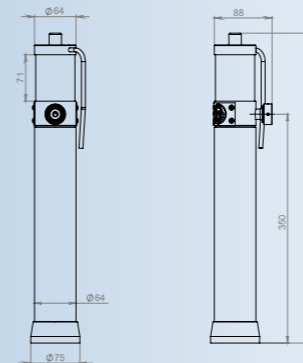

Light icon, Tap icon, 1
Kristall152-1-PSS-NF