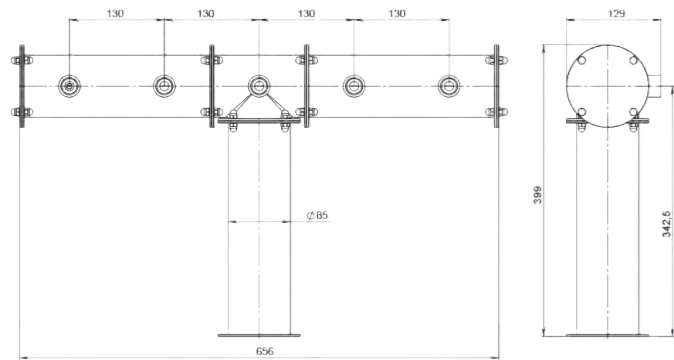

TERRA

2-8
TR211-5-BEP-F