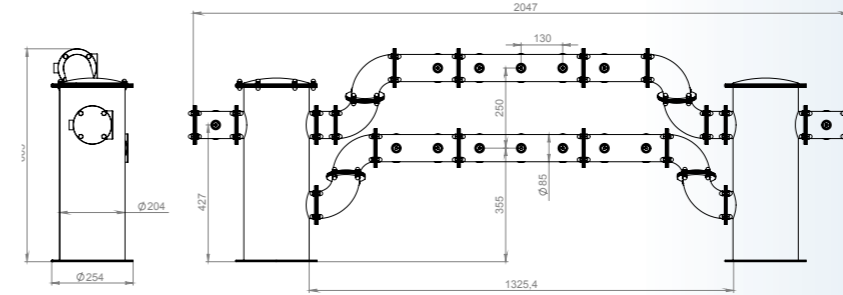

PREMIUM TOWERS

Double Bridge