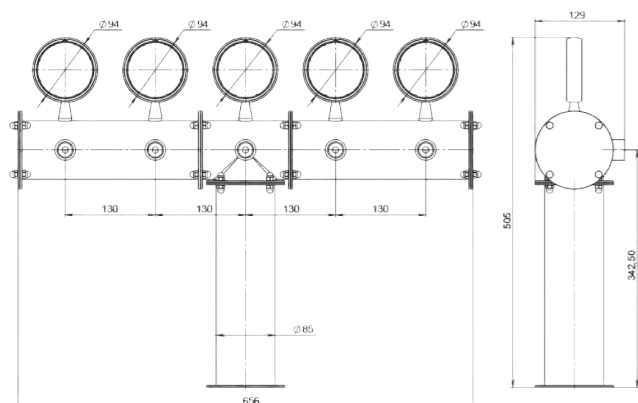

2-8
TR211-5-BrEP-F