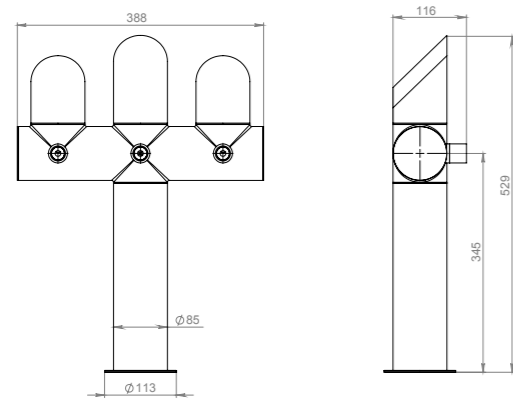

2-6
QN196-3-PSS-NF