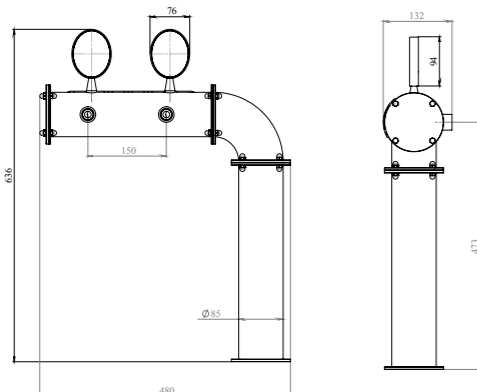

P249R-2-PSS-F

2-5