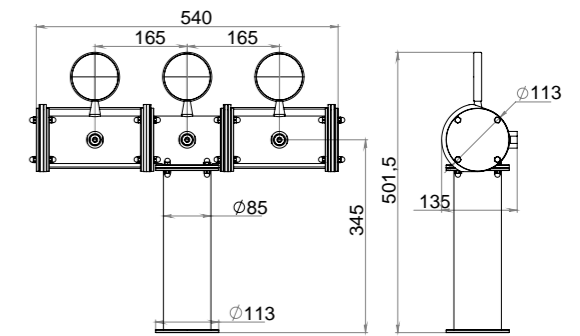

2-5
TR224-3-PSS-F