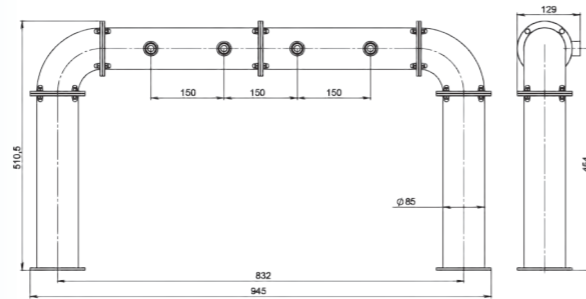

AR204-4-PSS-F