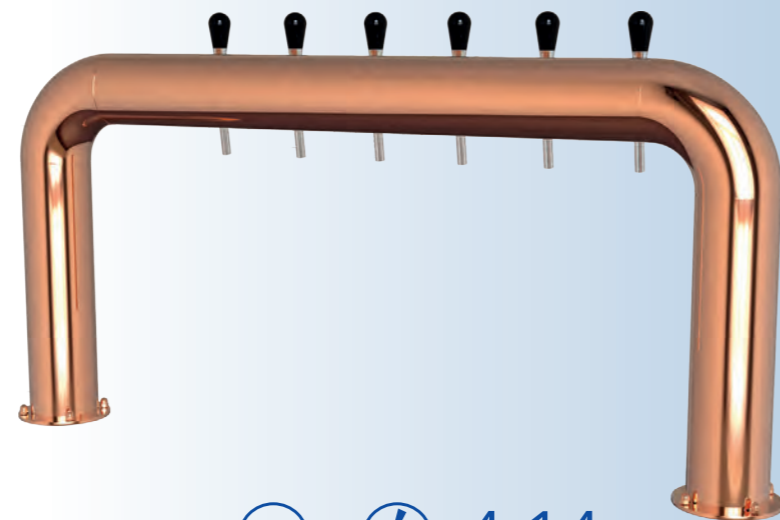

AR191-6-PC-NF