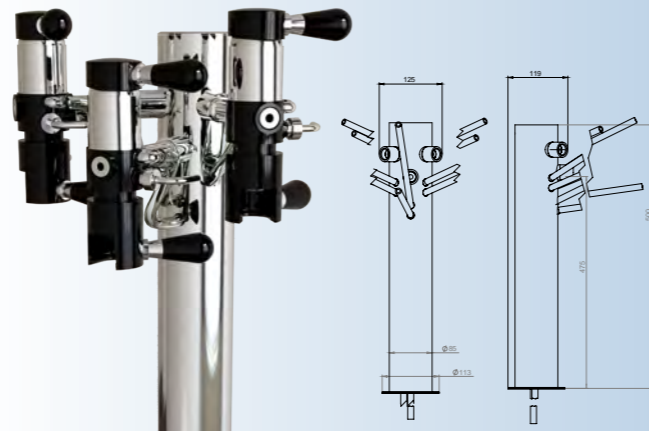

1-3
G154-3-PSS-F