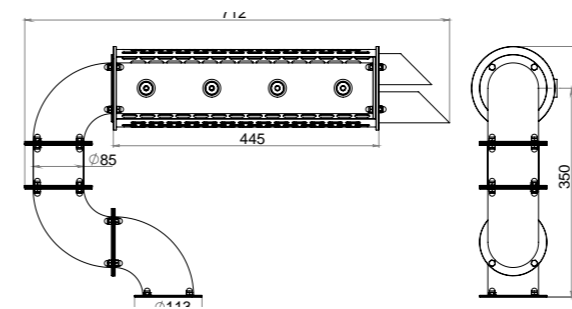

QUEEN

2 + PRODUCT LINE TOWERS

2-6
QN196-3-PSS-NF