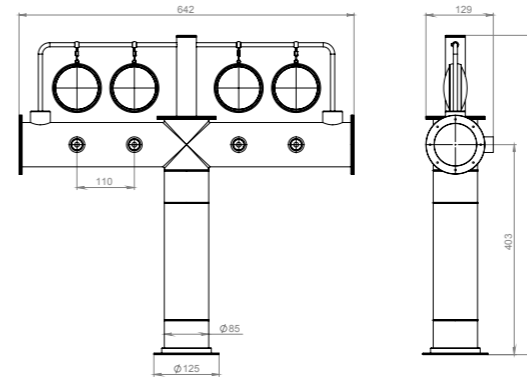

VINTAGE

2-6
TR230-4-color-F