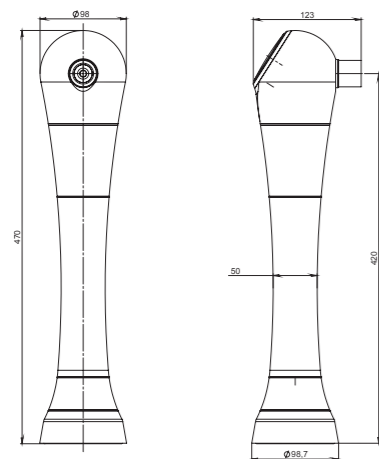

PREMIUM TOWERS

Alma

Light icon, Tap icon, 1-3
AL501-3-PPcB

PREMIUM TOWERS

Double Bridge

DBR286-14-color-F
Light icon, Tap icon, 8-20

Lotos

Light icon, Tap icon, 1-2
LT502-1-PPcB

Viaduc

Light icon, Tap icon, 5-10
Viaduc289-10-color-F

Bone

Light icon, Tap icon, 1-3
Bone 158-1-PSS

Rognar

Light icon, Tap icon, 3-5
RG410-3-PG+BrEP