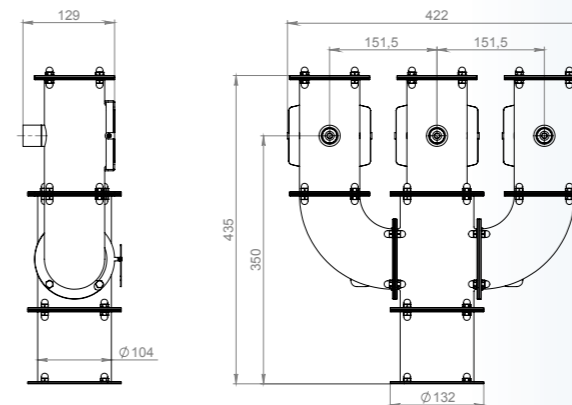

PREMIUM TOWERS

Alma

Light icon, Tap icon, 1-3
AL501-3-PPcB

PREMIUM TOWERS

Double Bridge

DBR286-14-color-F
Light icon, Tap icon, 8-20

Lotos

Light icon, Tap icon, 1-2
LT502-1-PPcB

Viaduc

Light icon, Tap icon, 5-10
Viaduc289-10-color-F

Bone

Light icon, Tap icon, 1-3
Bone 158-1-PSS

Rognar

Light icon, Tap icon, 3-5
RG410-3-PG+BrEP