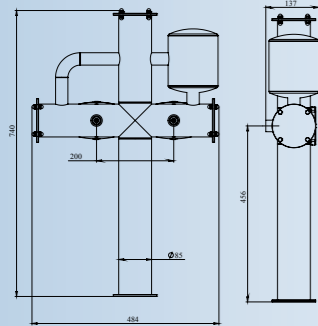

2-4
P303-3-PSS-NF

Neva