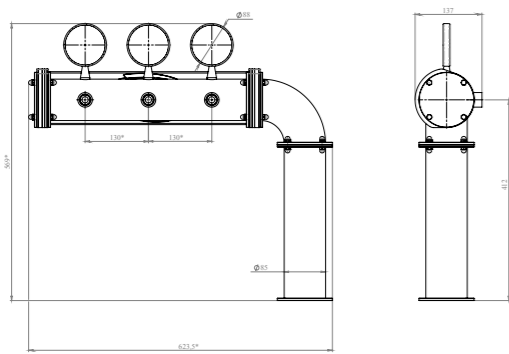

PERSEY

2-5

P189R-3-PSS-F