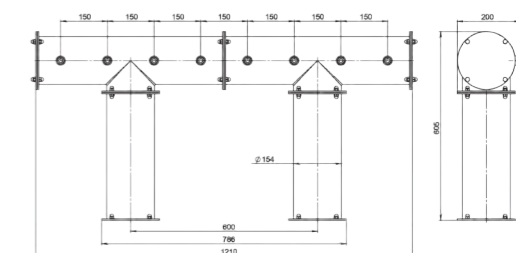

2-40
TR270-8-PC-F