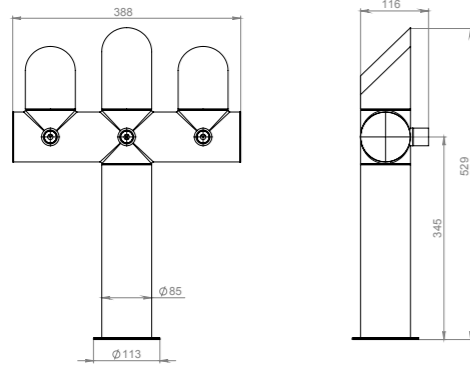

QUEEN

1-5
QN196-3-PSS-NF-LED+