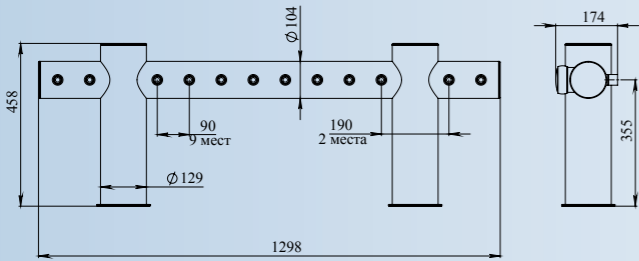

BRIDGE

6-16
BR292-12PSS