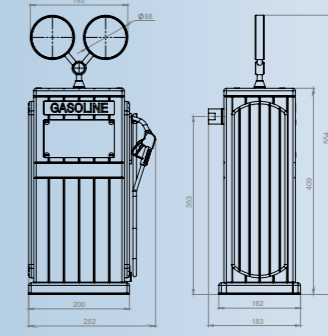

# 1-2 PRODUCT LINE TOWERS

Light icon, Tap icon, 1-2  
G152-1-PSS

Light icon, Tap icon, 1  
G152-1-PSS-F

# 1-2 PRODUCT LINE TOWERS

Light icon, Tap icon, 1  
Kirin106-1-PPtB

Light icon, Tap icon, 1-2  
Benzokolonka310-1-wood

Light icon, Tap icon, 1-2  
Lumina152-1-PSS

Light icon, Tap icon, 1-2  
ICE Tower 174-1-PPtB