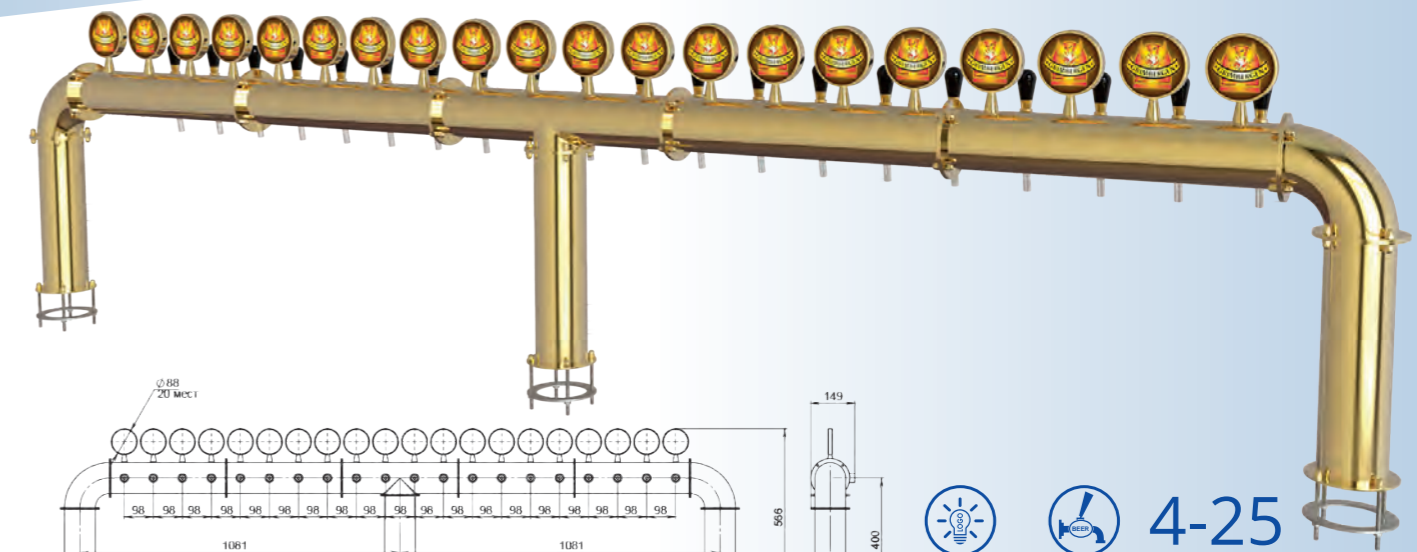

AR400-20-BEP-F