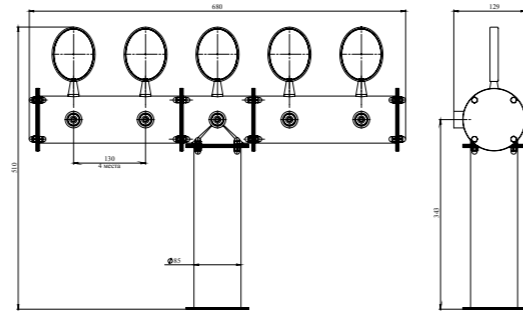

2-8

TR211-5-PC-F