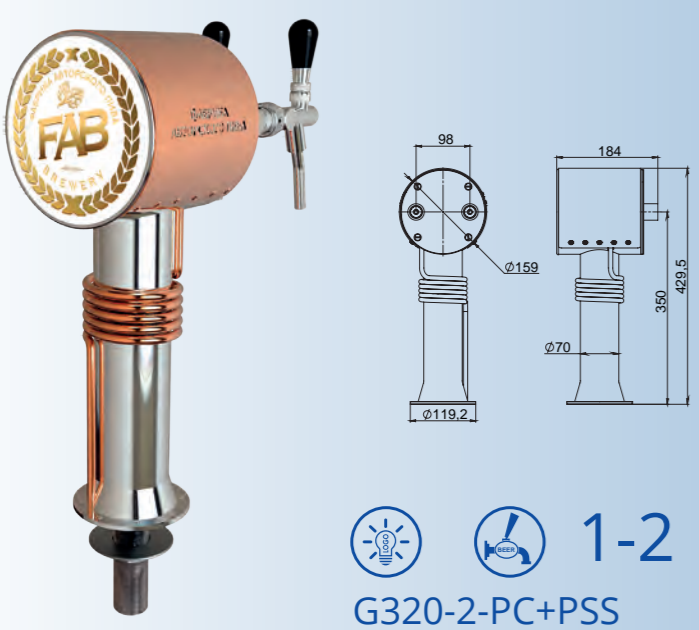

# 1 PRODUCT LINE TOWERS

Lightbulb icon, Hand icon, 1  
HR302-1-PSS

Lightbulb icon, Hand icon, 1  
G151-1-PSS-01

Lightbulb icon, Hand icon, 1-2  
G320-2-PC+PSS

Lightbulb icon, Hand icon, 1  
G151-1-PSS-02

Lightbulb icon, Hand icon, 1  
G151-1-PSS-03