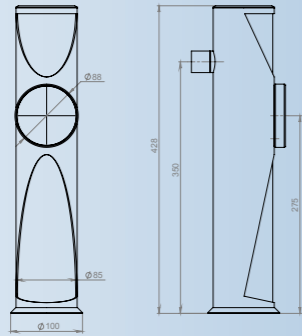

1-2 PRODUCT LINE TOWERS

1-2 PRODUCT LINE TOWERS