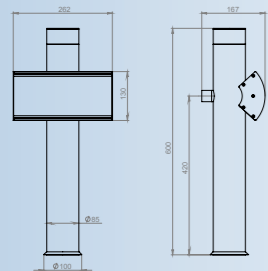

Light icon, Tap icon, 1-2
SUN tower152-1-PSS