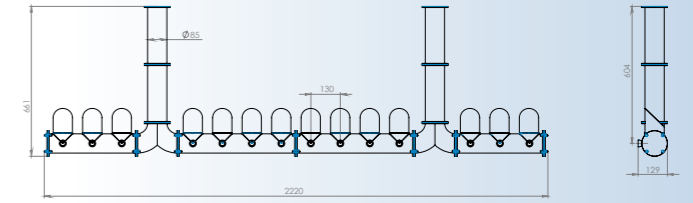

BRIDGE

YUKON

DOUBLE BRIDGE

4-8
Y278-6-PSS-F

Y278-6-PSS-F