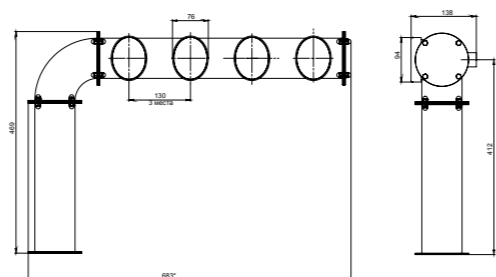

PERSEY

2-5

P189R-3-PSS-F

2-5

P189R-3-PC-F

P190-4-PSS-F

2-5

P189-3-PG-NF

2-5

P249R-2-PSS-F

2-5

2-5

PS189-3-PSS-F