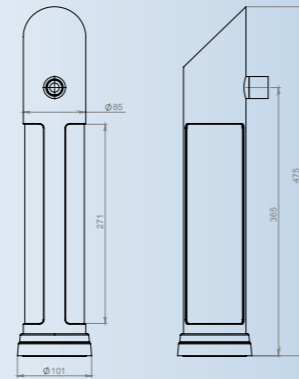

# 1-2 PRODUCT LINE TOWERS

Light icon, Tap icon, 1  
Kirin106-1-PPtB

Light icon, Tap icon, 1-2  
Benzokolonka310-1-wood

Light icon, Tap icon, 1-2  
Lumina152-1-PSS

Light icon, Tap icon, 1-2  
ICE Tower 174-1-PPtB