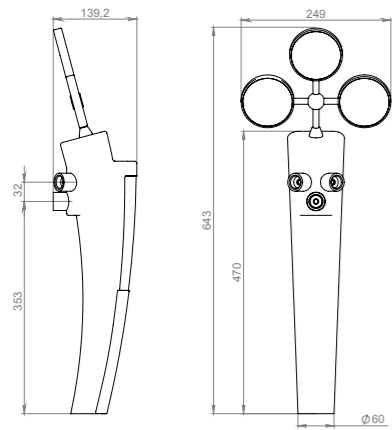

PREMIUM TOWERS

Alma