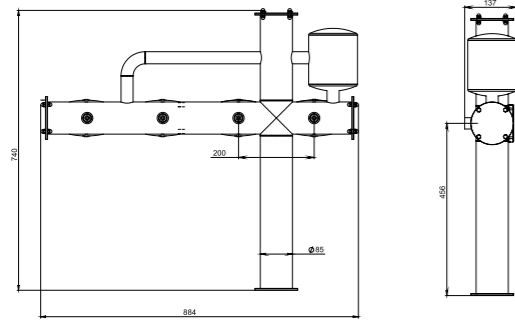

DISPLAY TOWERS

Cooper

2-4
TR230-4-PC-F