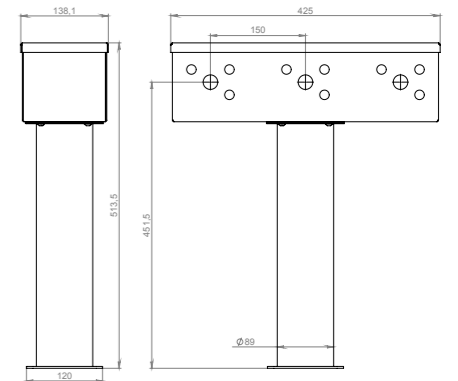

DISPLAY TOWERS

2-4
TR230-4-PC-F

3 + PRODUCT LINE TOWER

2-4
P303-3-PSS-NF

2-4
Neva188-2-color-F

2-4
TR230-4-PSS-F

3-12
PX200-3-paint

Concept

Concept

Arcada-paint

4-14
AR191-6-paint