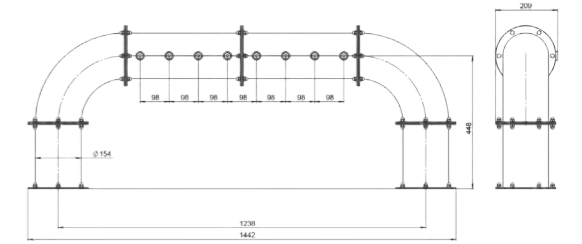

AR191-6-PC-F