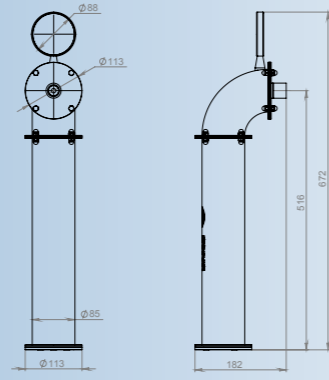

Light icon, Tap icon, 1
G152-1-PSS-F