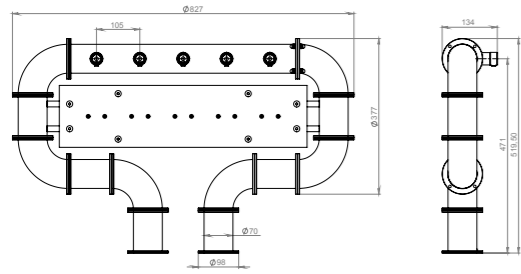

VINTAGE

4-8
AR205-5-BrEP-F