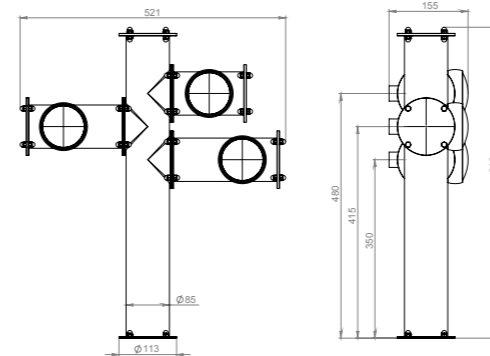

2-6
GD319-3-BrEP-BEP-F