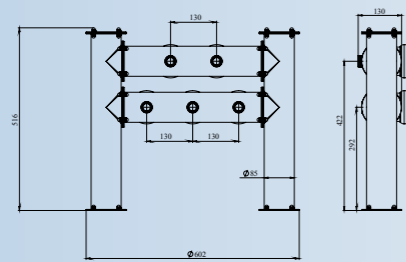

5-16
Concept