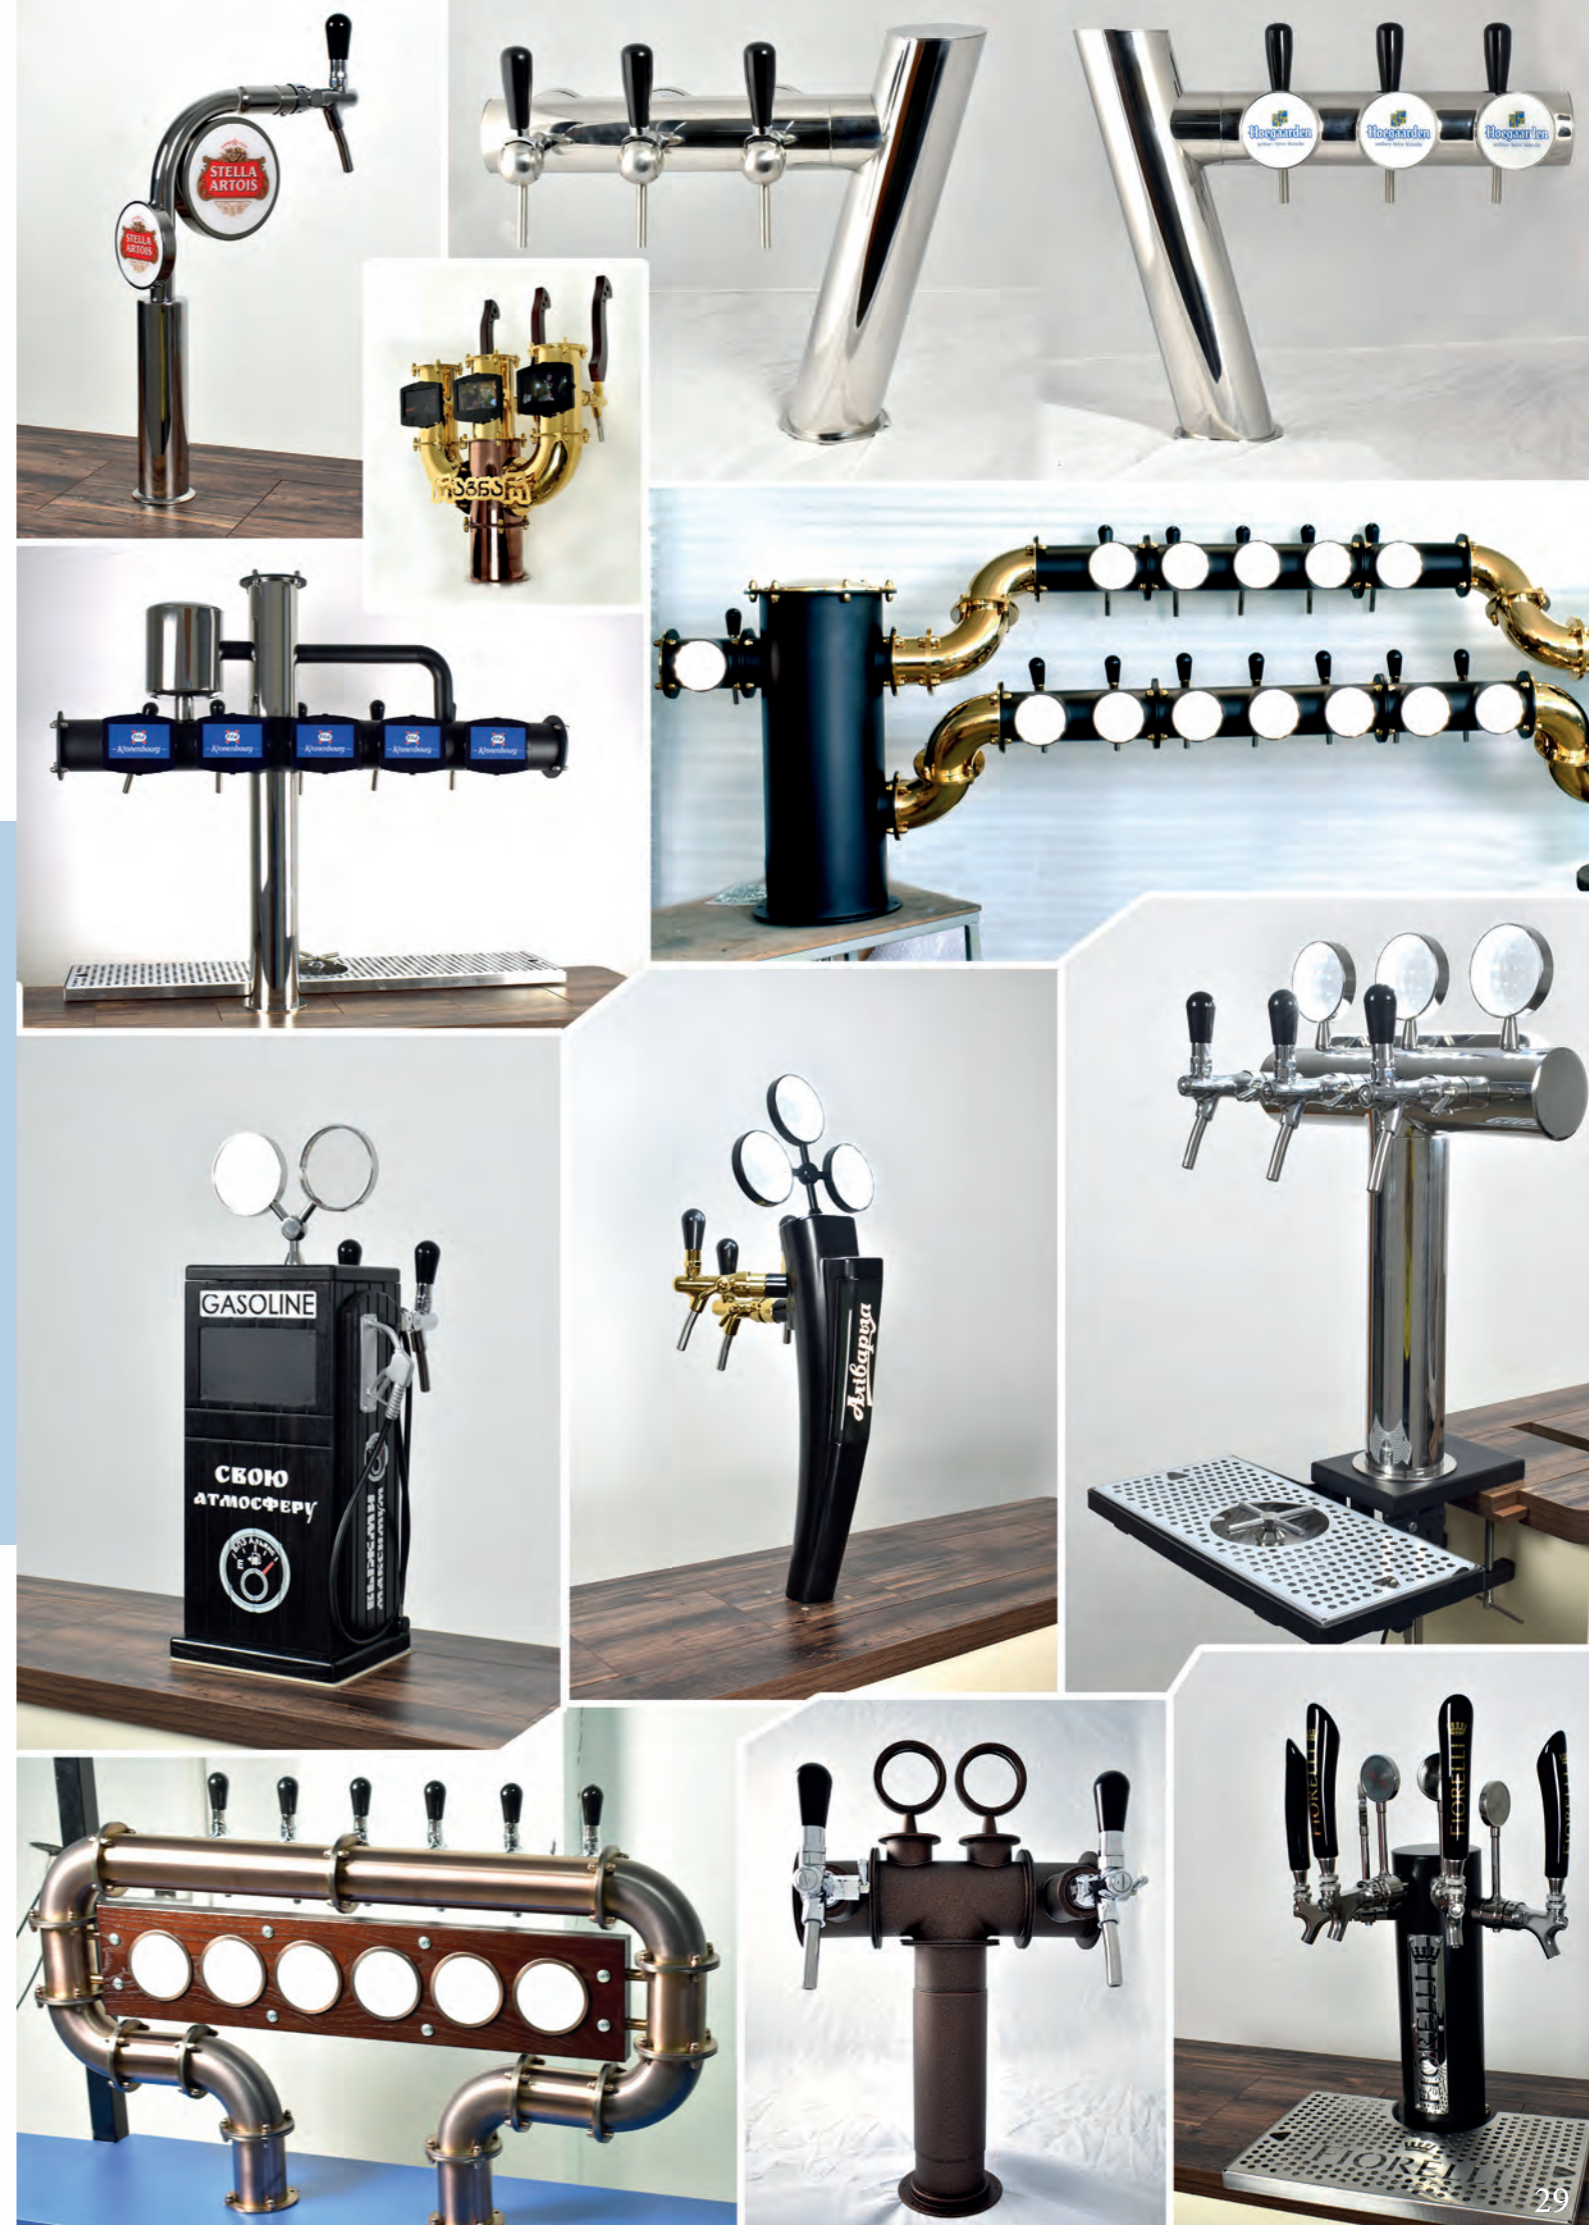

# 1 PRODUCT LINE TOWERS

Lightbulb icon, Hand icon, 1  
HR302-1-PSS

Lightbulb icon, Hand icon, 1  
G151-1-PSS-01

Lightbulb icon, Hand icon, 1-2  
G320-2-PC+PSS

Lightbulb icon, Hand icon, 1  
G151-1-PSS-02

Lightbulb icon, Hand icon, 1  
G151-1-PSS-03

Lightbulb icon, Hand icon, 1  
G151-1-PSS-04

# BRIDGE

6-16  
BR292-12PSS