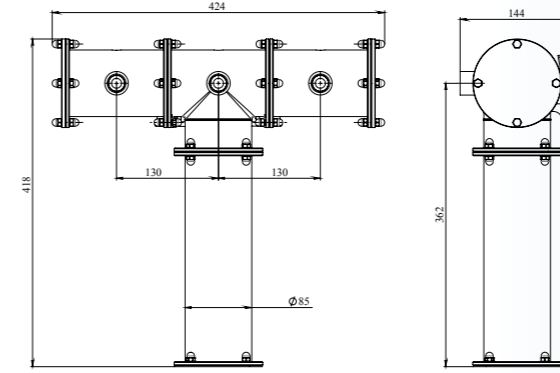

TERRA

2-8

TR224-3-PG-F