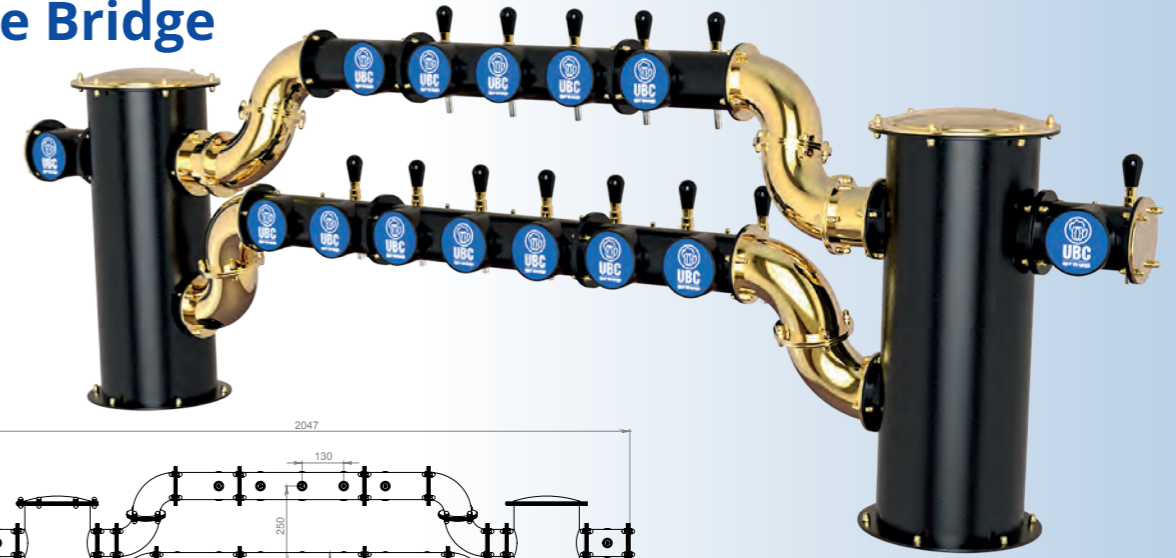

DBR286-14-color-F
Light icon, Tap icon, 8-20