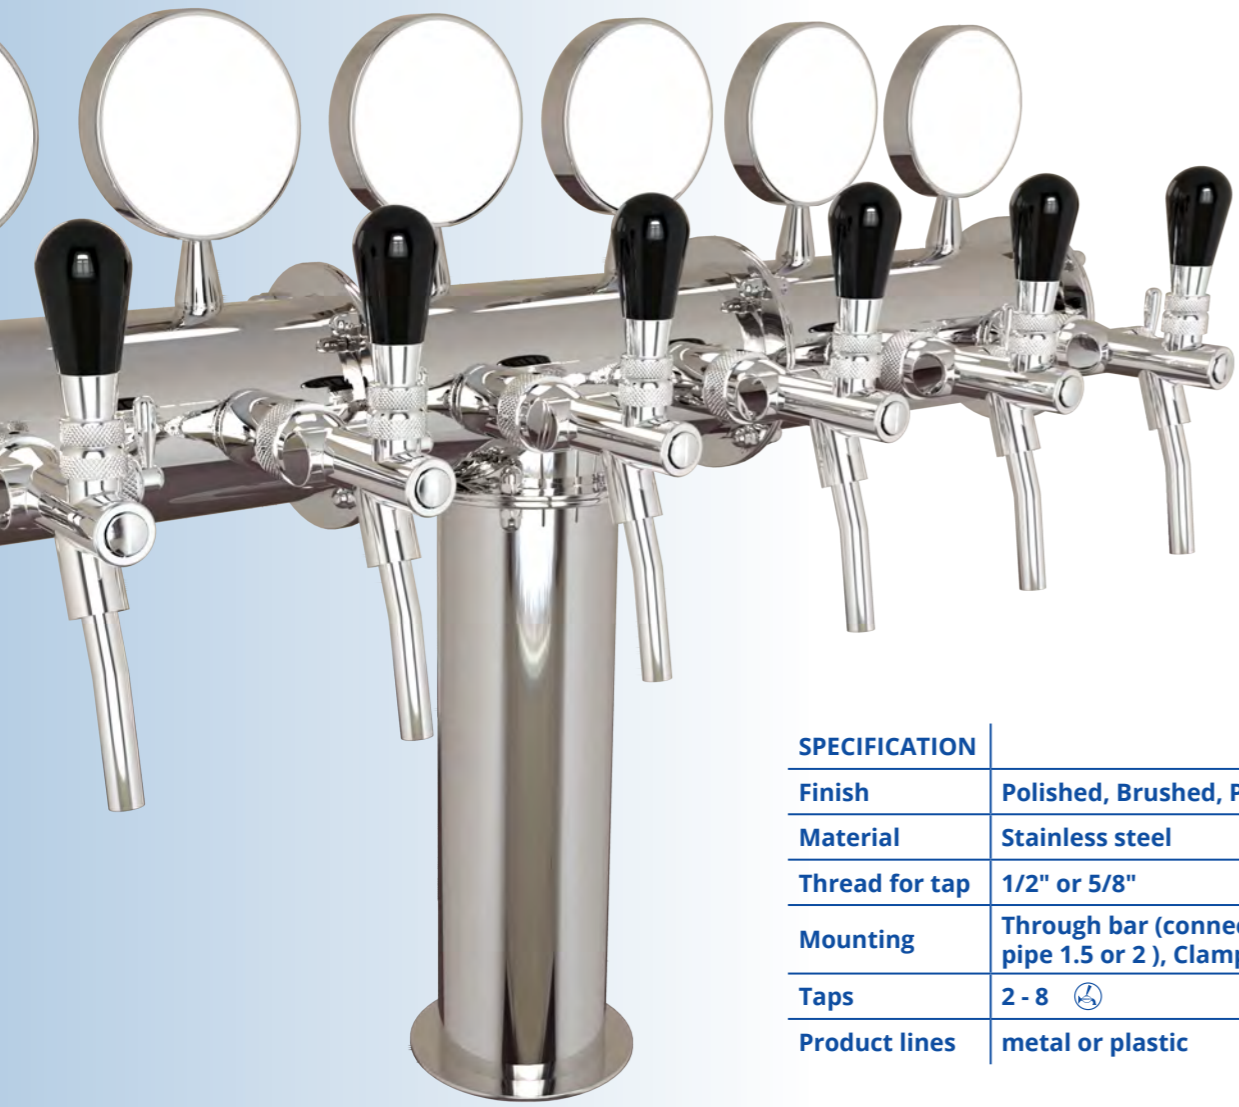

# TERRA

SPECIFICATION	
Finish	Polished, Brushed, Powder paint
Material	Stainless steel
Thread for tap	1/2" or 5/8"
Mounting	Through bar (connecting pins M6, pipe 1.5 or 2), Clamp-on bar*
Taps	2 - 8
Product lines	metal or plastic