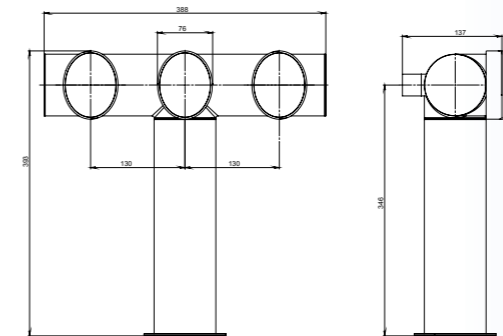

TERRA

2-8

TR230-4-PSS-NF

TERRA

2-8

TR224-3-PG-F

2-8

TR211-5-PC-F

2-6

TR188-2-SSS-NF

2-8

TR224-3-BrEP-NF

2-6

TR224-3-PPG-NF