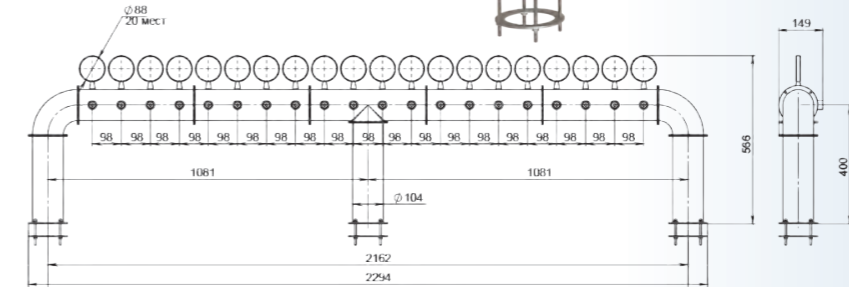

AR400-20-BEP-F