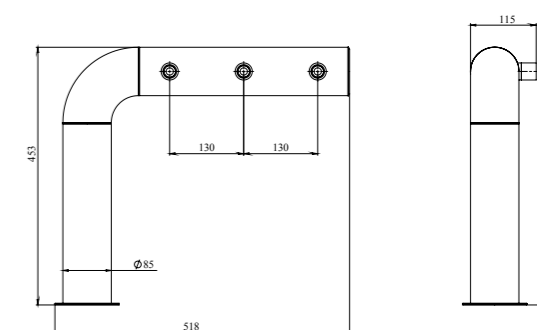

PERSEY

2-5

P189R-3-PSS-F

2-5

P189R-3-PC-F

P190-4-PSS-F

2-5

P189-3-PG-NF

2-5

P249R-2-PSS-F

2-5

2-5

PS189-3-PSS-F