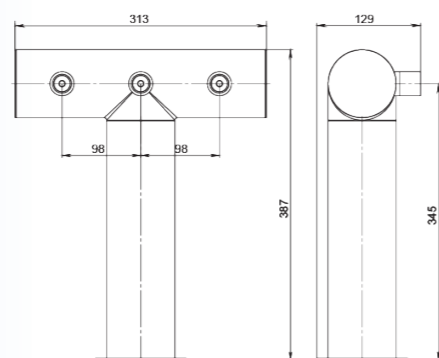

2-8
TR224-3-PSS_NF