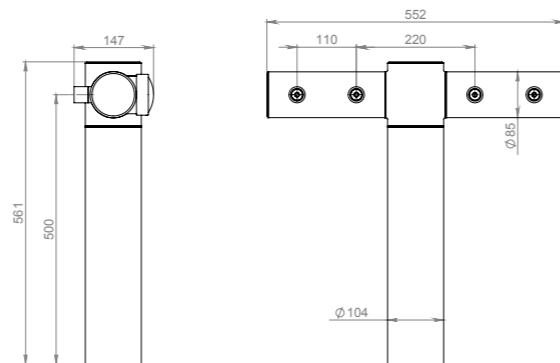

VINTAGE

VINTAGE

Sida

Verty

Terra

Hydra