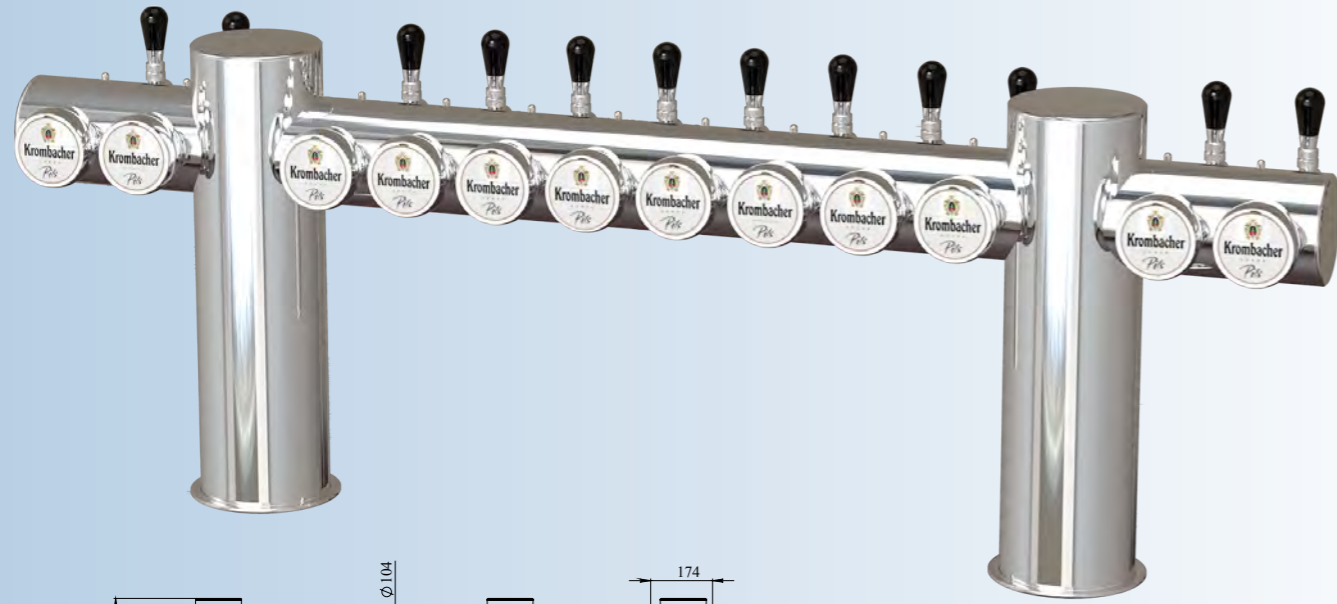

BRIDGE

6-16
BR292-12PSS