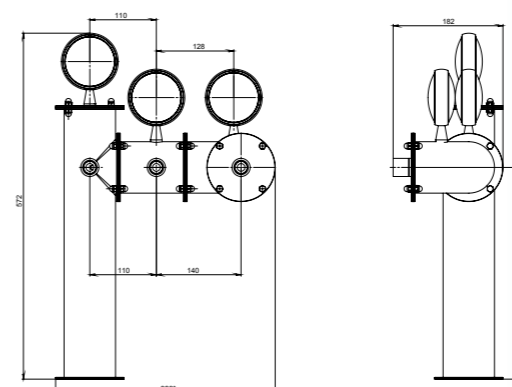

PERSEY

2-5

P189R-3-PSS-F

2-5

P189R-3-PC-F

P190-4-PSS-F

2-5

P189-3-PG-NF

2-5

P249R-2-PSS-F

2-5

2-5

PS189-3-PSS-F