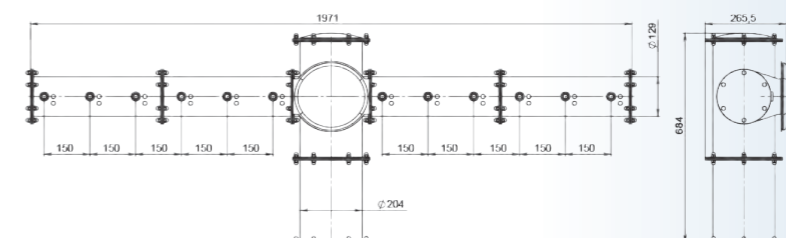

6-12
TR284-12-PPtB+BEP-f