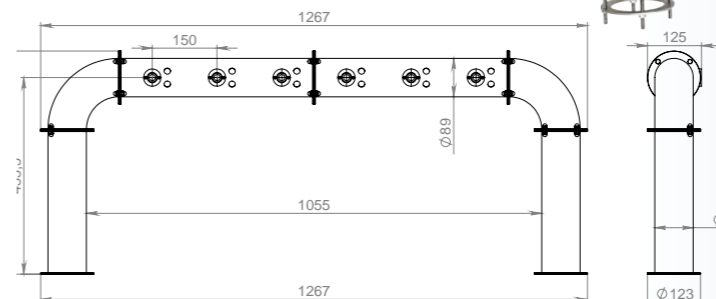

Arcada-paint

4-14
AR191-6-paint