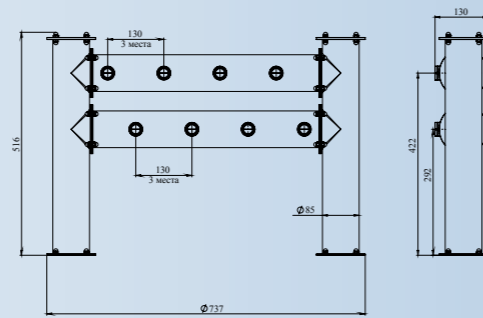

DOUBLE BRIDGE

5-16