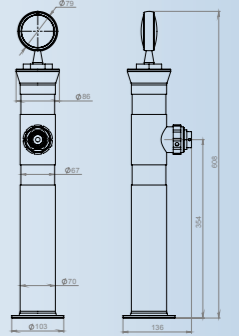

1-2 PRODUCT LINE TOWERS

1-2 PRODUCT LINE TOWERS