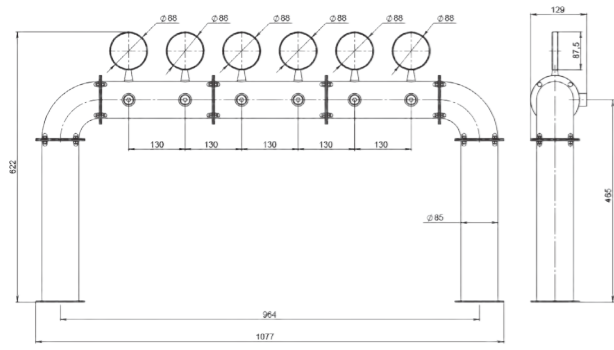

ARCADA

AR191-6-BEP-F