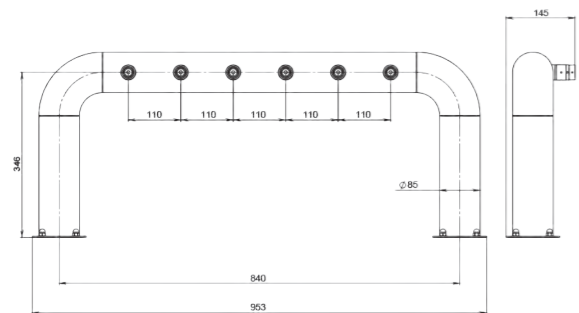

AR191-6-PC-NF