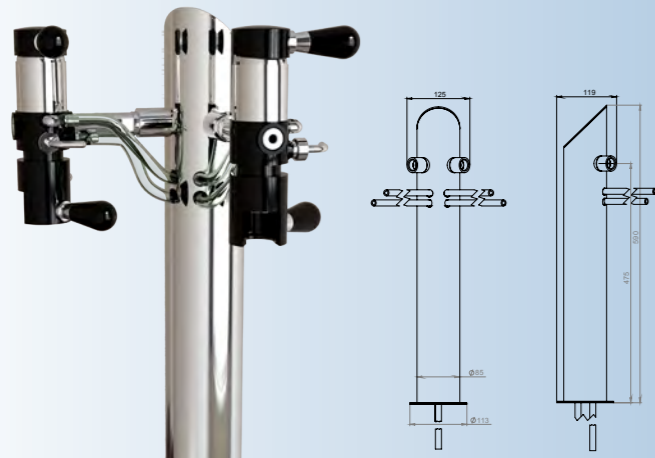

1-3
G152-2-PSS-F