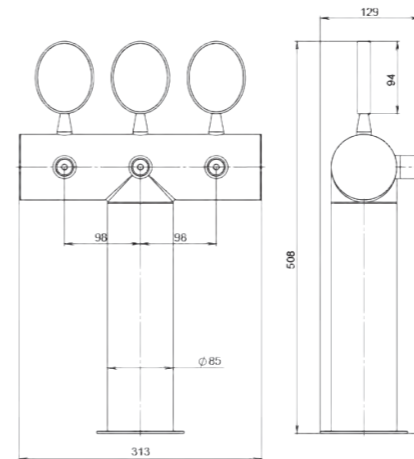

TERRA

2-8
TR224-3-PSS-NF