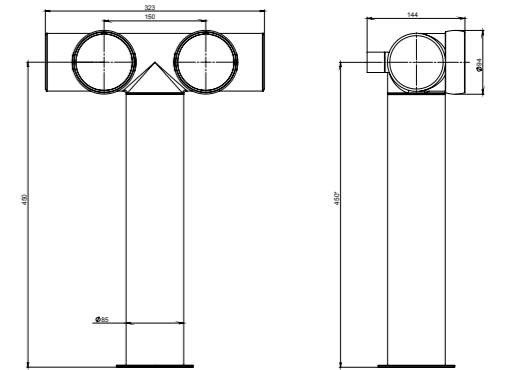

2-6

TR188-2-SSS-NF