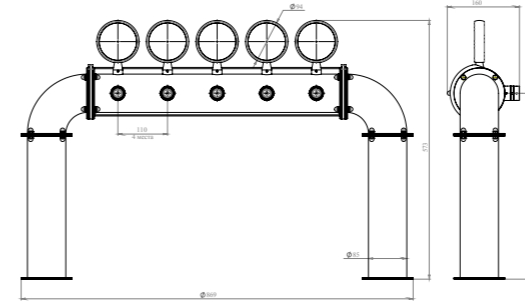

ARCADA

4-14