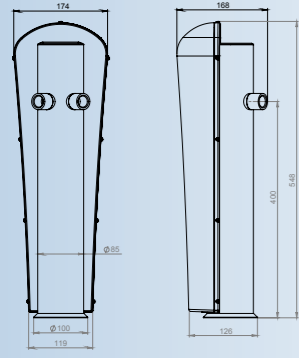

1-2 PRODUCT LINE TOWERS

Light icon, Tap icon, 1-2
G152-1-PSS