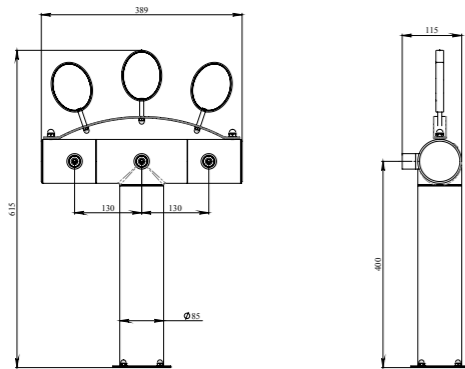

2-8

TR224-3-BrEP-NF