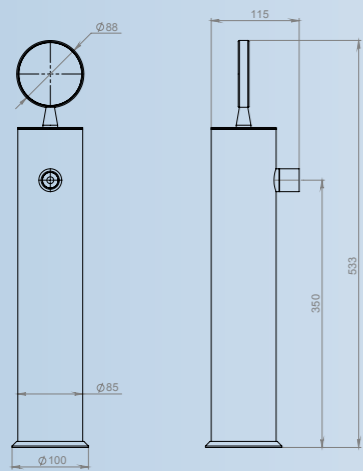

1-3
G152-1-PC-F