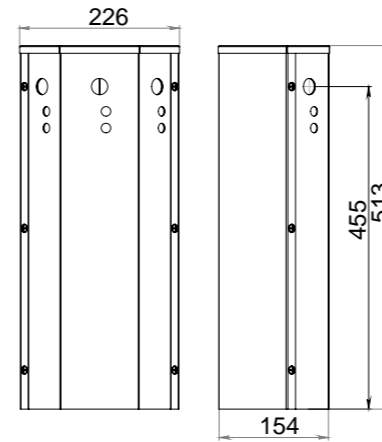

3 + PRODUCT LINE TOWER