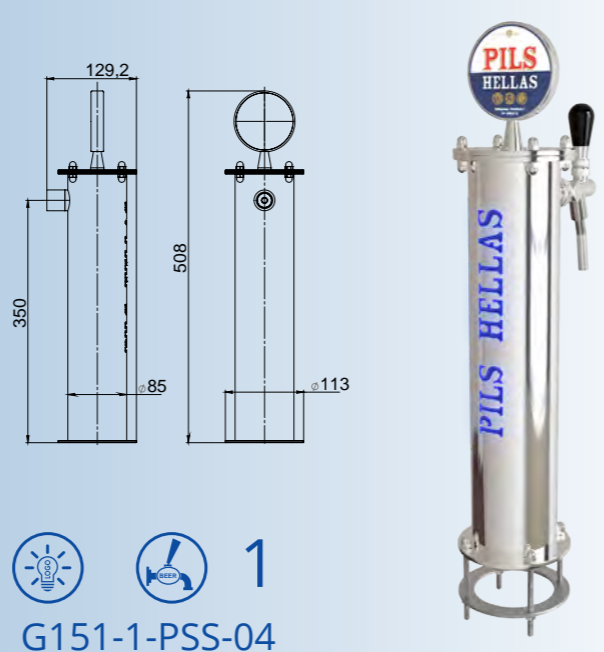

# 1 PRODUCT LINE TOWERS

Lightbulb icon, Hand icon, 1  
HR302-1-PSS

Lightbulb icon, Hand icon, 1  
G151-1-PSS-01

Lightbulb icon, Hand icon, 1-2  
G320-2-PC+PSS

Lightbulb icon, Hand icon, 1  
G151-1-PSS-02

Lightbulb icon, Hand icon, 1  
G151-1-PSS-03