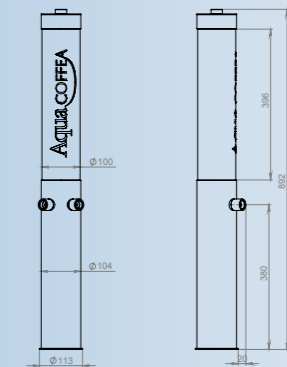

Light icon, Tap icon, 1-2
Aqua107-2-PSS