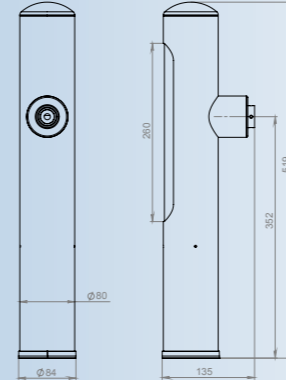

1-2 PRODUCT LINE TOWERS

Light icon, Tap icon, 1
Kirin106-1-PPtB