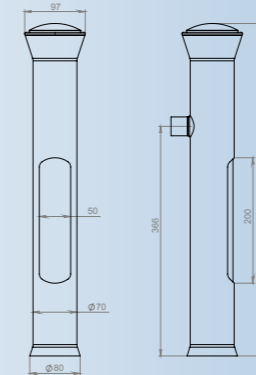

# 1-2 PRODUCT LINE TOWERS

Light icon, Tap icon, 1  
Kirin106-1-PPtB

Light icon, Tap icon, 1-2  
Benzokolonka310-1-wood

Light icon, Tap icon, 1-2  
Lumina152-1-PSS

Light icon, Tap icon, 1-2  
ICE Tower 174-1-PPtB