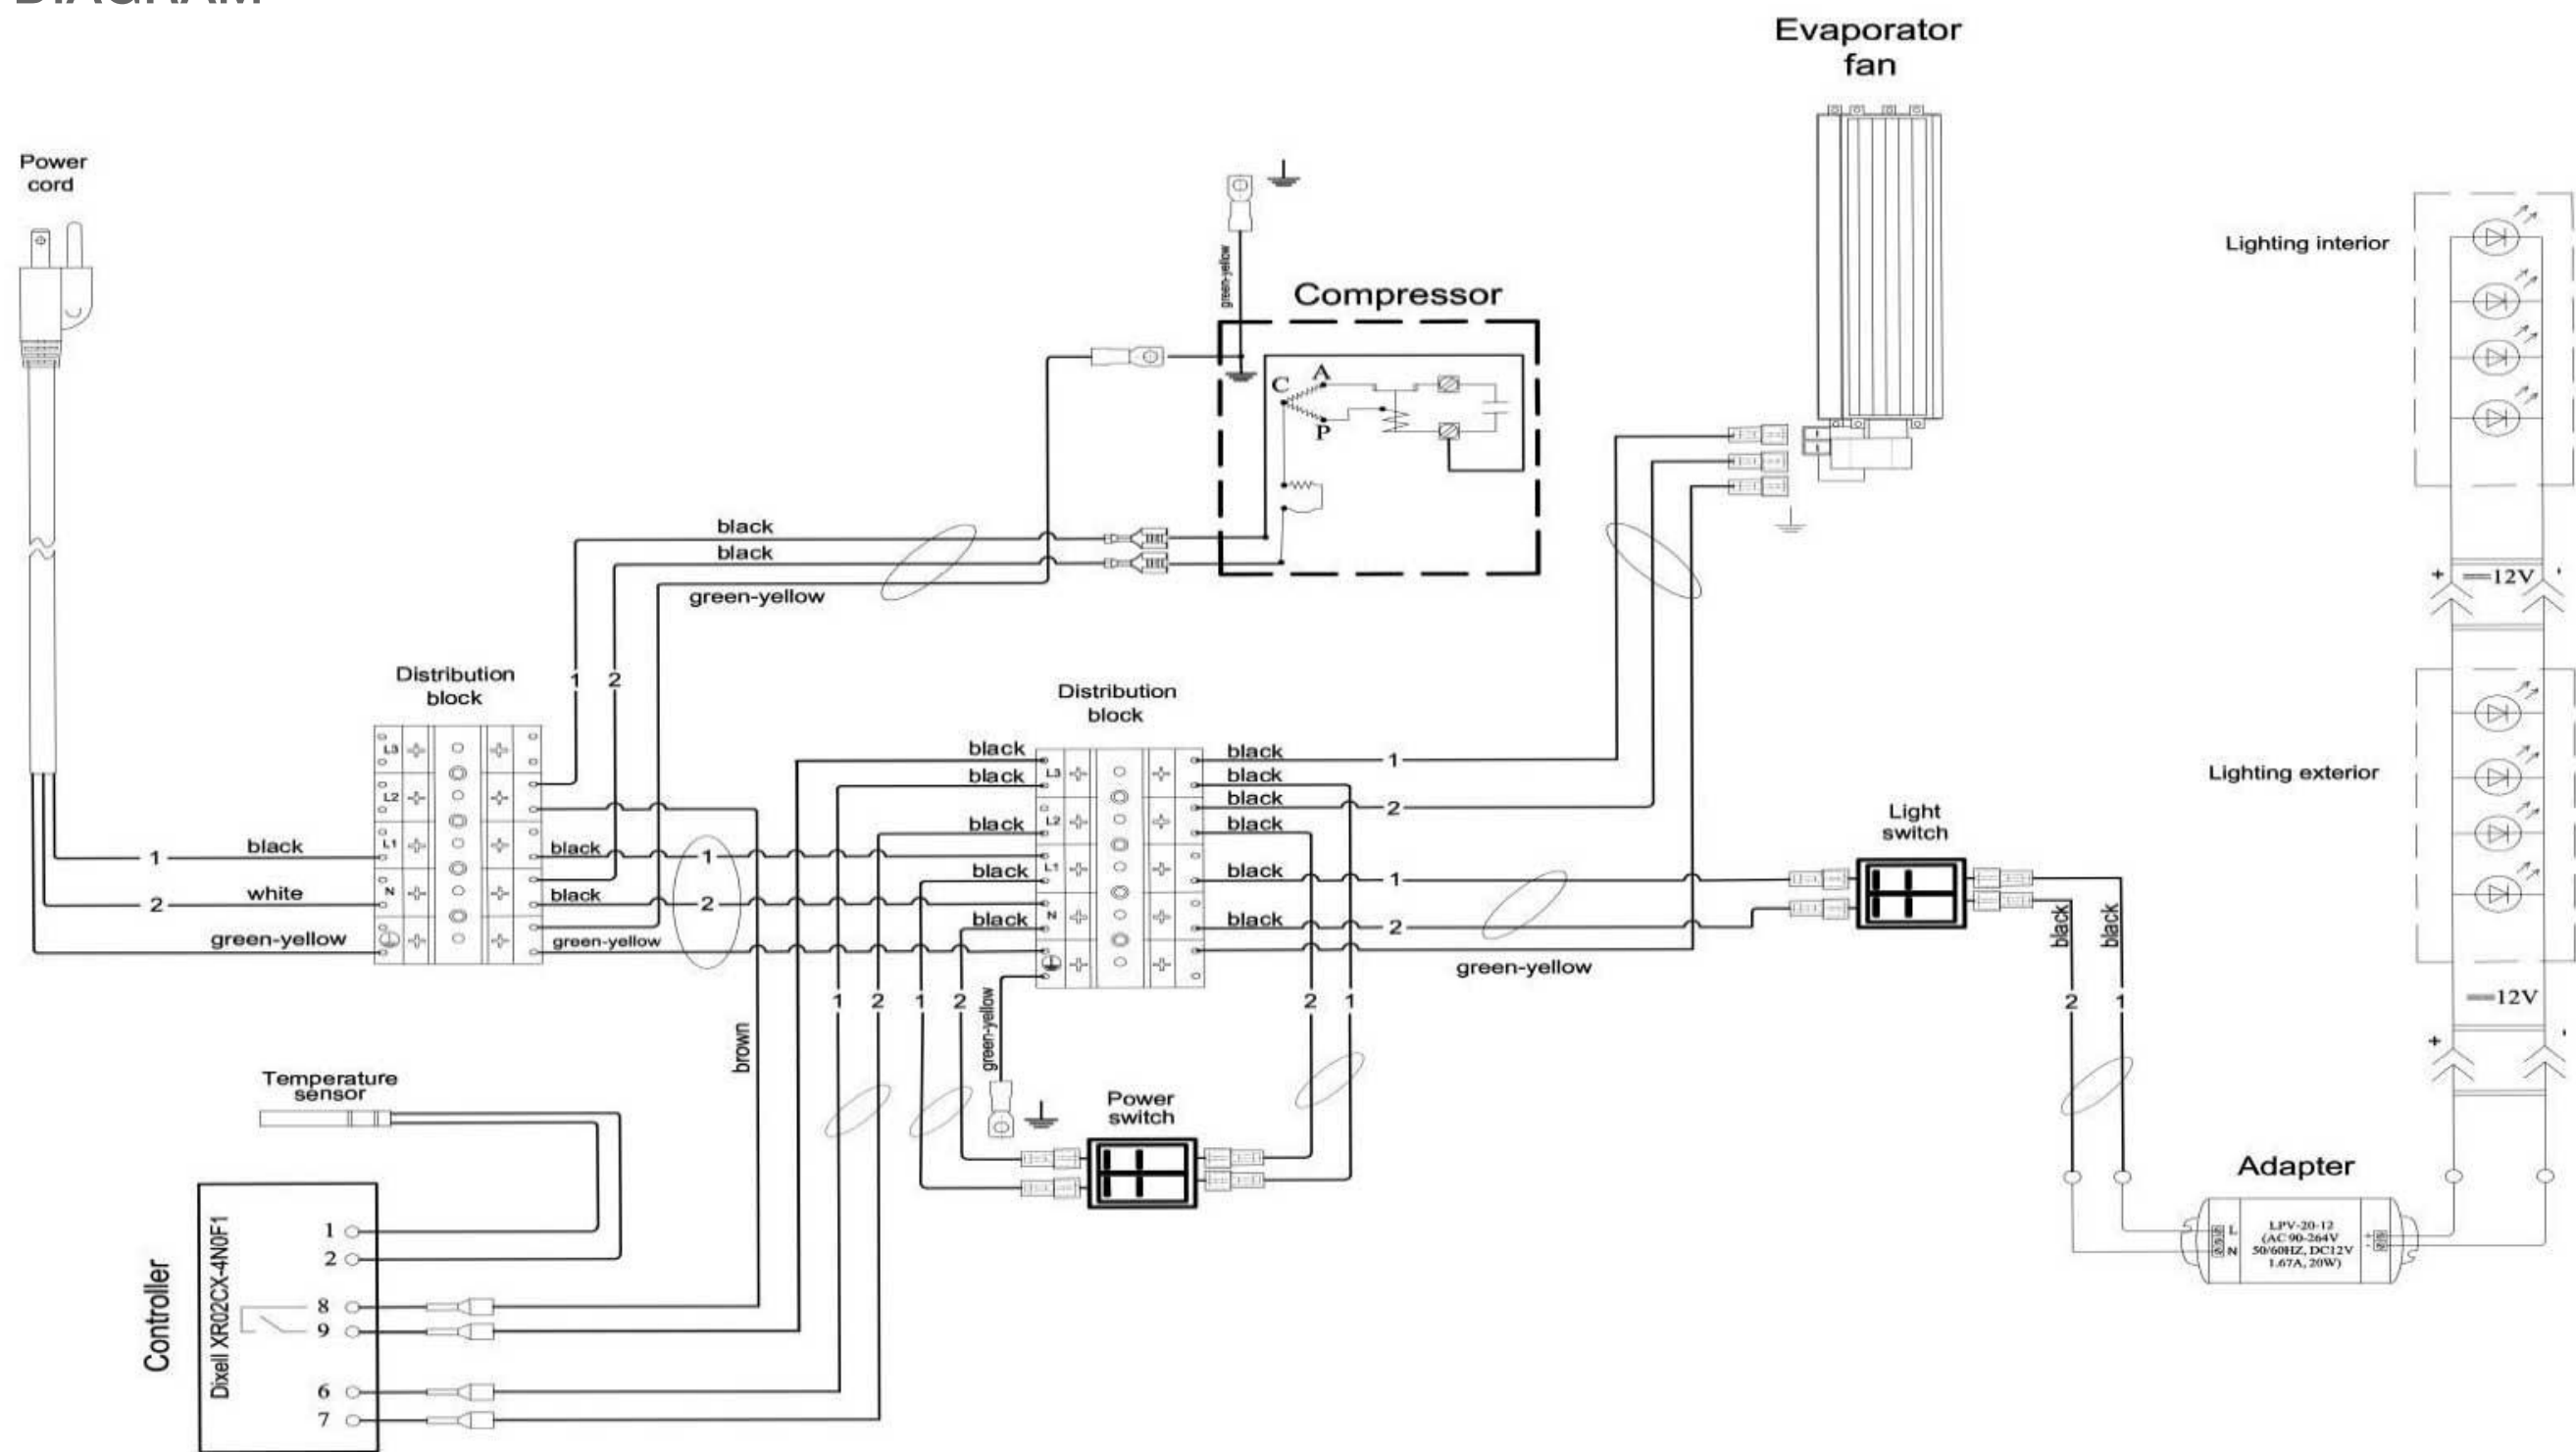

### SPECIFICATIONS

Internal Number	310.00.000.00-52
Part Number	Smart Cool 350
Capacity, GPH ( $\Delta T = 36^{\circ}F$ )	
Dedicated Circuit, amp	15
Compressor Power, HP	1/5
Power consumption, Wt	290
Operating amperage, A	4,4
Internal volume, gal / l	92,46 / 350
Net volume, gal / l	65,0 / 246
Refrigerant	R134a
The temperature in the inner volume, $^{\circ}F$	41 $\div$ 47
Width, in	23.2
Depth, in	22.8
Height, in	80.7
Net Weight, lbs	187.0
Power cord length, ft	8.2
Operating ambient temperature, $^{\circ}F$	75 $\div$ 90
Clearance	at least 12" around the entire unit
Refrigerant (R134a) charge, lb	0,243
Maximum capacity, banks (11,2 Fl Oz (0.33 l)), pcs	364
Slew rate the product (up to 42,3 $^{\circ}F$ ) at T=90 $^{\circ}F$ , banks (16,9 Fl Oz (0.5 l)), 189 pcs	17h.50min.

## WIRING DIAGRAM