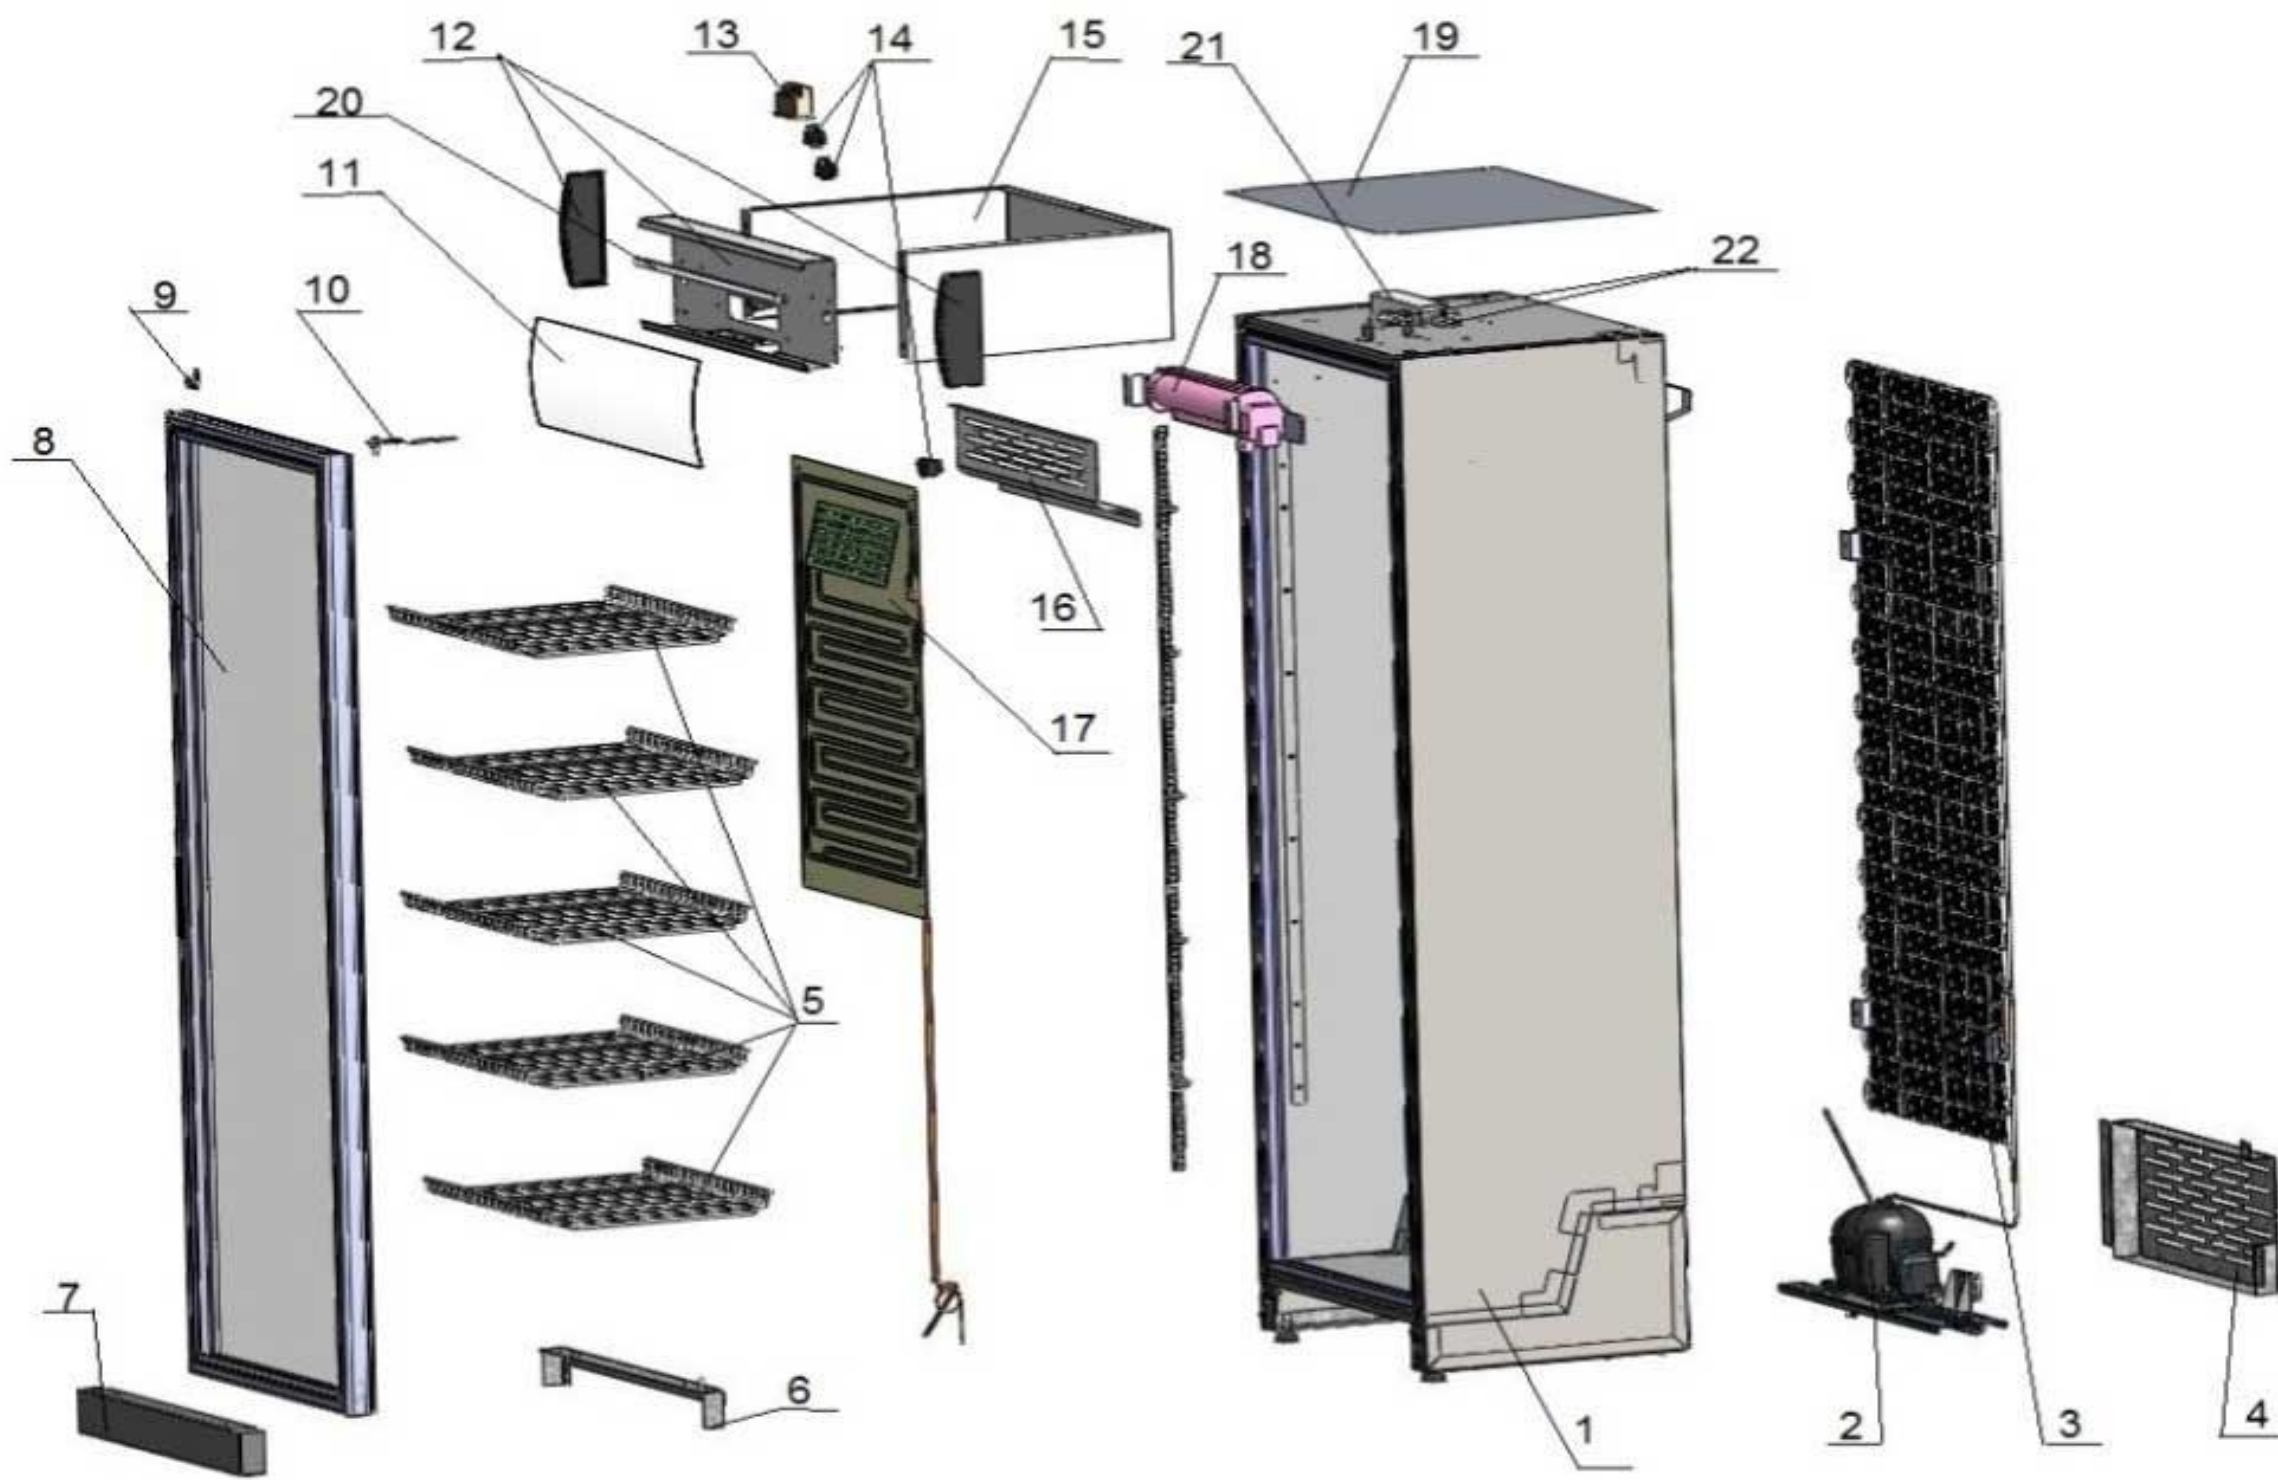

1	Housing	10	Upper insert assembly	19	Upper cover
2	Compressor "EMBRACO" NEK 6144 Z, 115V/60Hz	11	Display with logo	20	LED line "KENDY", 250Lm
3	Air condenser	12	Light box assembly	21	Power Supply LPV-20-12 (AC90-264V 50/60HZ, DC12V, 1.67A, 20W)
4	Protection panel	13	Thermostat Dixell XR02CX-4N0F1 (115V/60 Hz, 20A)	22	Express terminal WAGO 222-412
5	Shelf	14	Switch		
6	Lower hinge assembly	15	Cover light box		
7	Front protective panel	16	Cover fan		
8	Door	17	Evaporator "Flam" Es 00000169		
9	Mechanical lock	18	Fan COPREL FFR300/30-8RFNIV 115V/60Hz