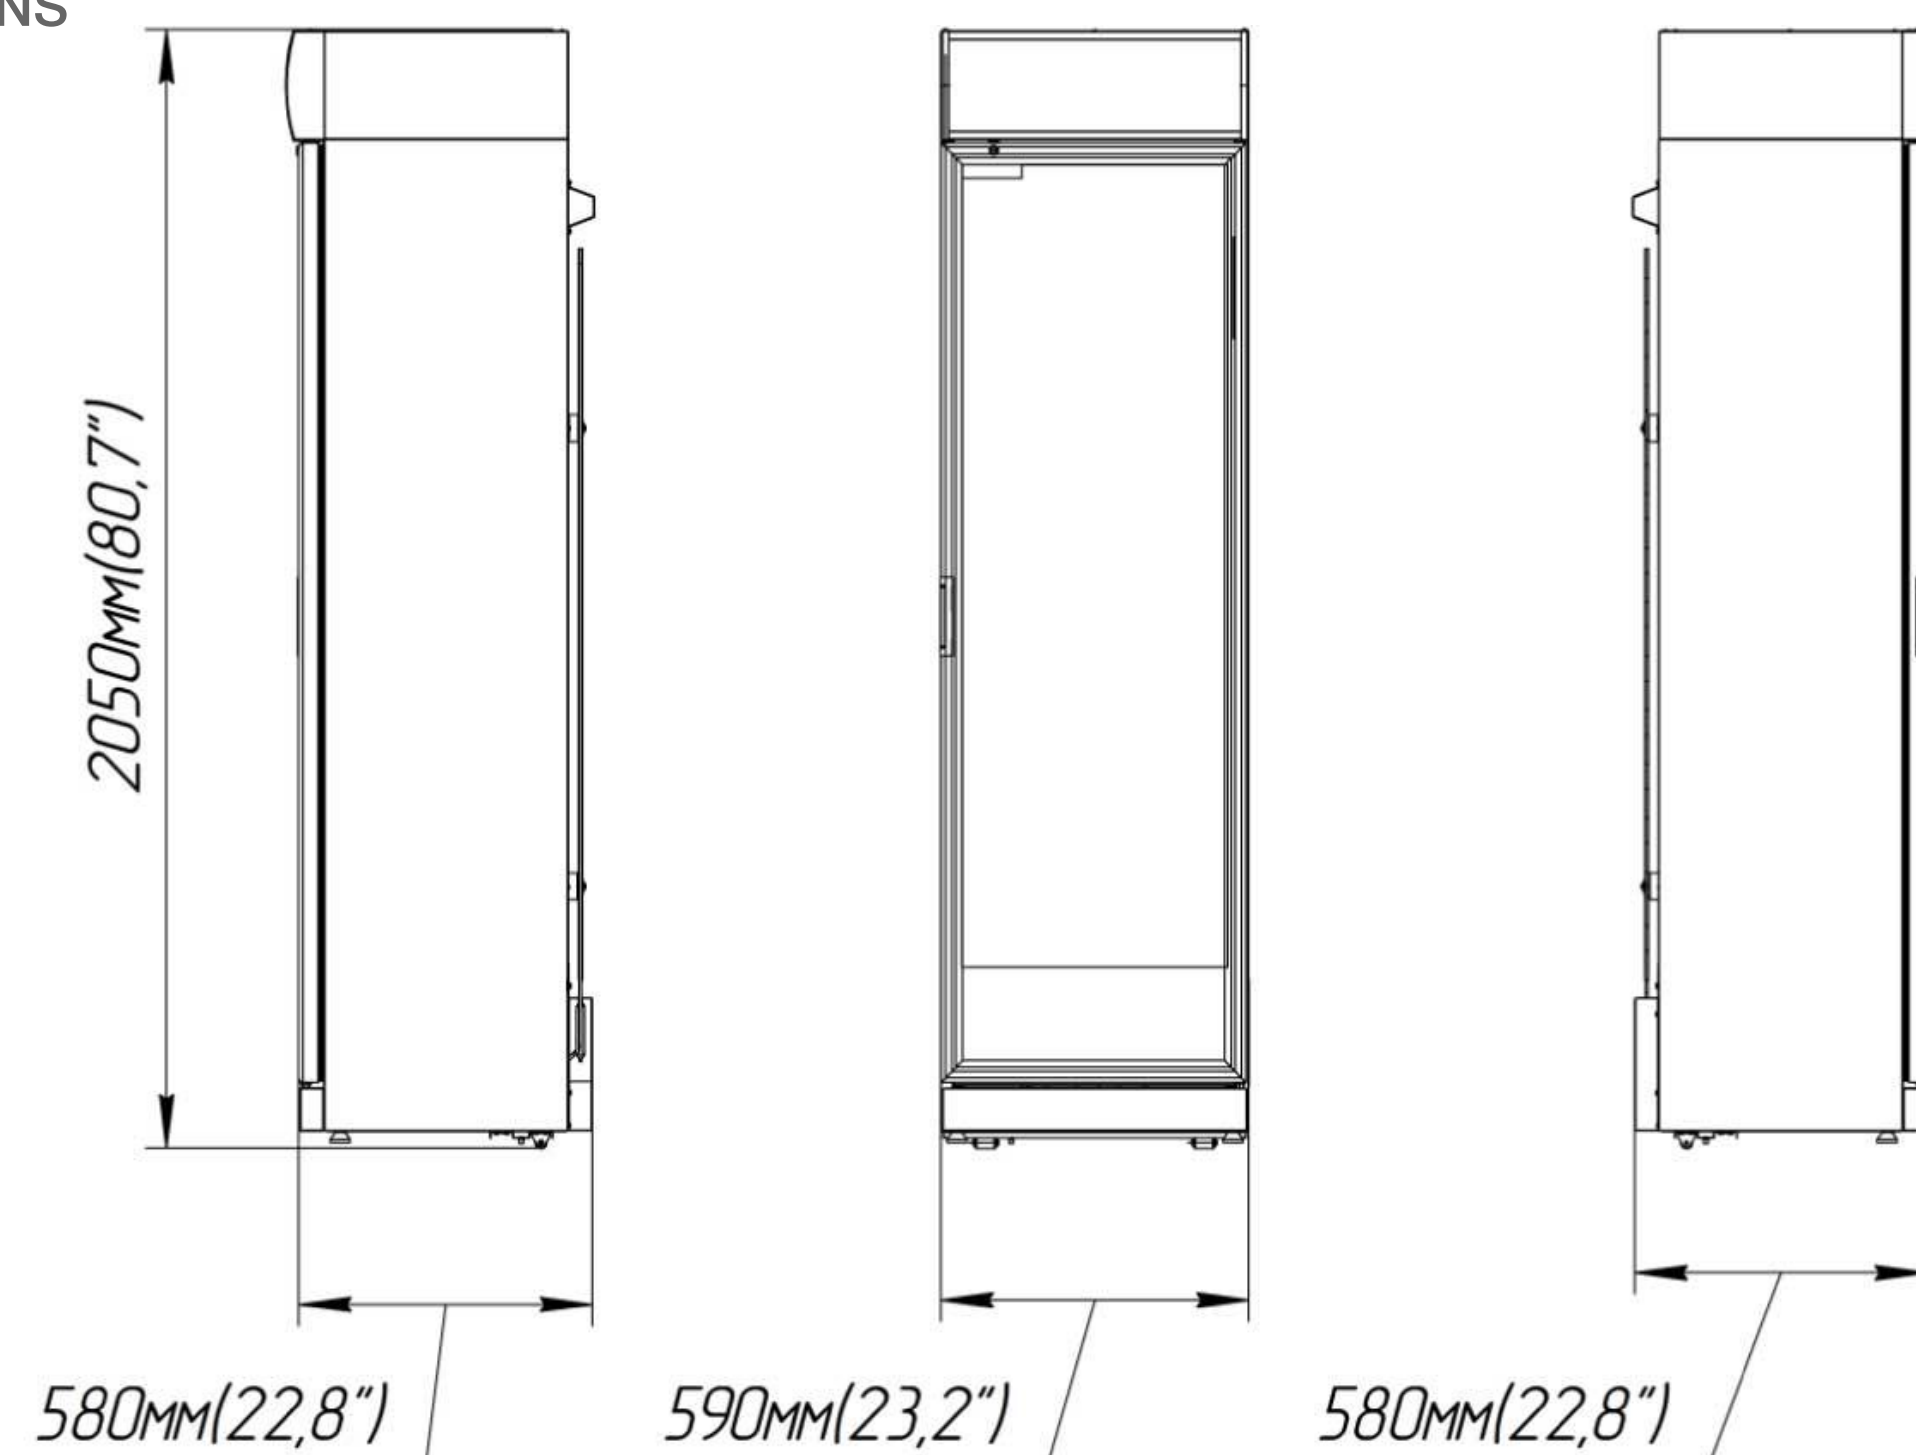

OVERALL DIMENSIONS

CANADA
UBC COOL CANADA INC
1715 MEYERSIDE DRIVE, UNIT 7-9,
MISSISSAUGA, ON, CANADA, L5T1C5
ph.: +1 (905) 629-2597
Toll Free: +1 (866) 995-9965
fax.: +1 (905) 629-2577
Email: info@beer-co.ca

USA
UBC DISTRIBUTION USA INC
65 NORTH CENTRAL DR.
O'FALLON, MO 63366
ph.: +1 (636) 379-2226
Toll Free: +1 (888) 808-9286
fax.: +1 (866) 659-8904
Email: info@beer-co.us

MÉXICO
GRUPO CERVECERO UKRANIANO,
S.A DE C.V. TOKIO 714, PORTALES SUR,
BENITO JUÁREZ CIUDAD DE MÉXICO 03300
Tel: +52 (55) 2624 3458
Cel: +52 1 (55) 48668127
Email: s.reaskos@beer-co.com.mx